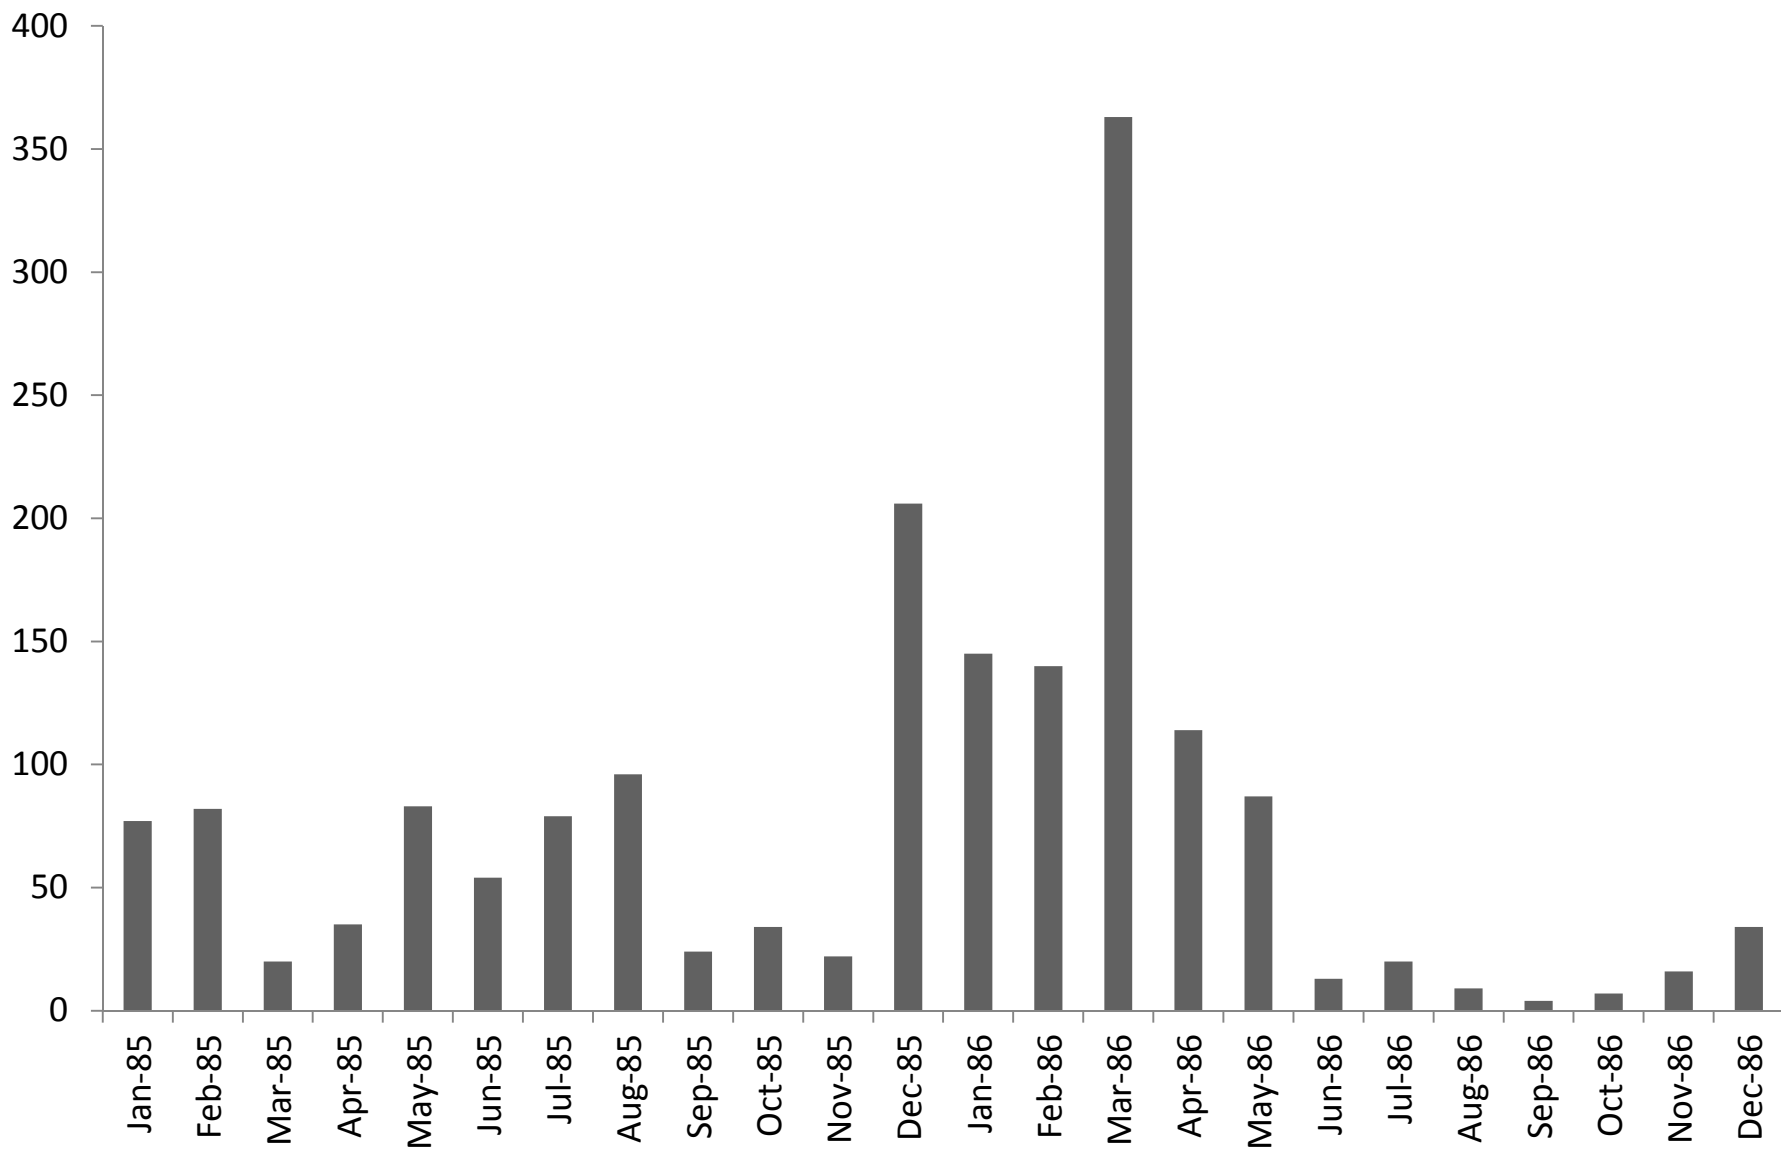

Monthly Harvest of Sturgeon by CPFVs in SF Bay and Delta, 1985-1986

Monthly Recapture of Tagged White Sturgeon by Private Boats in SF Bay and Delta, 1985-1986