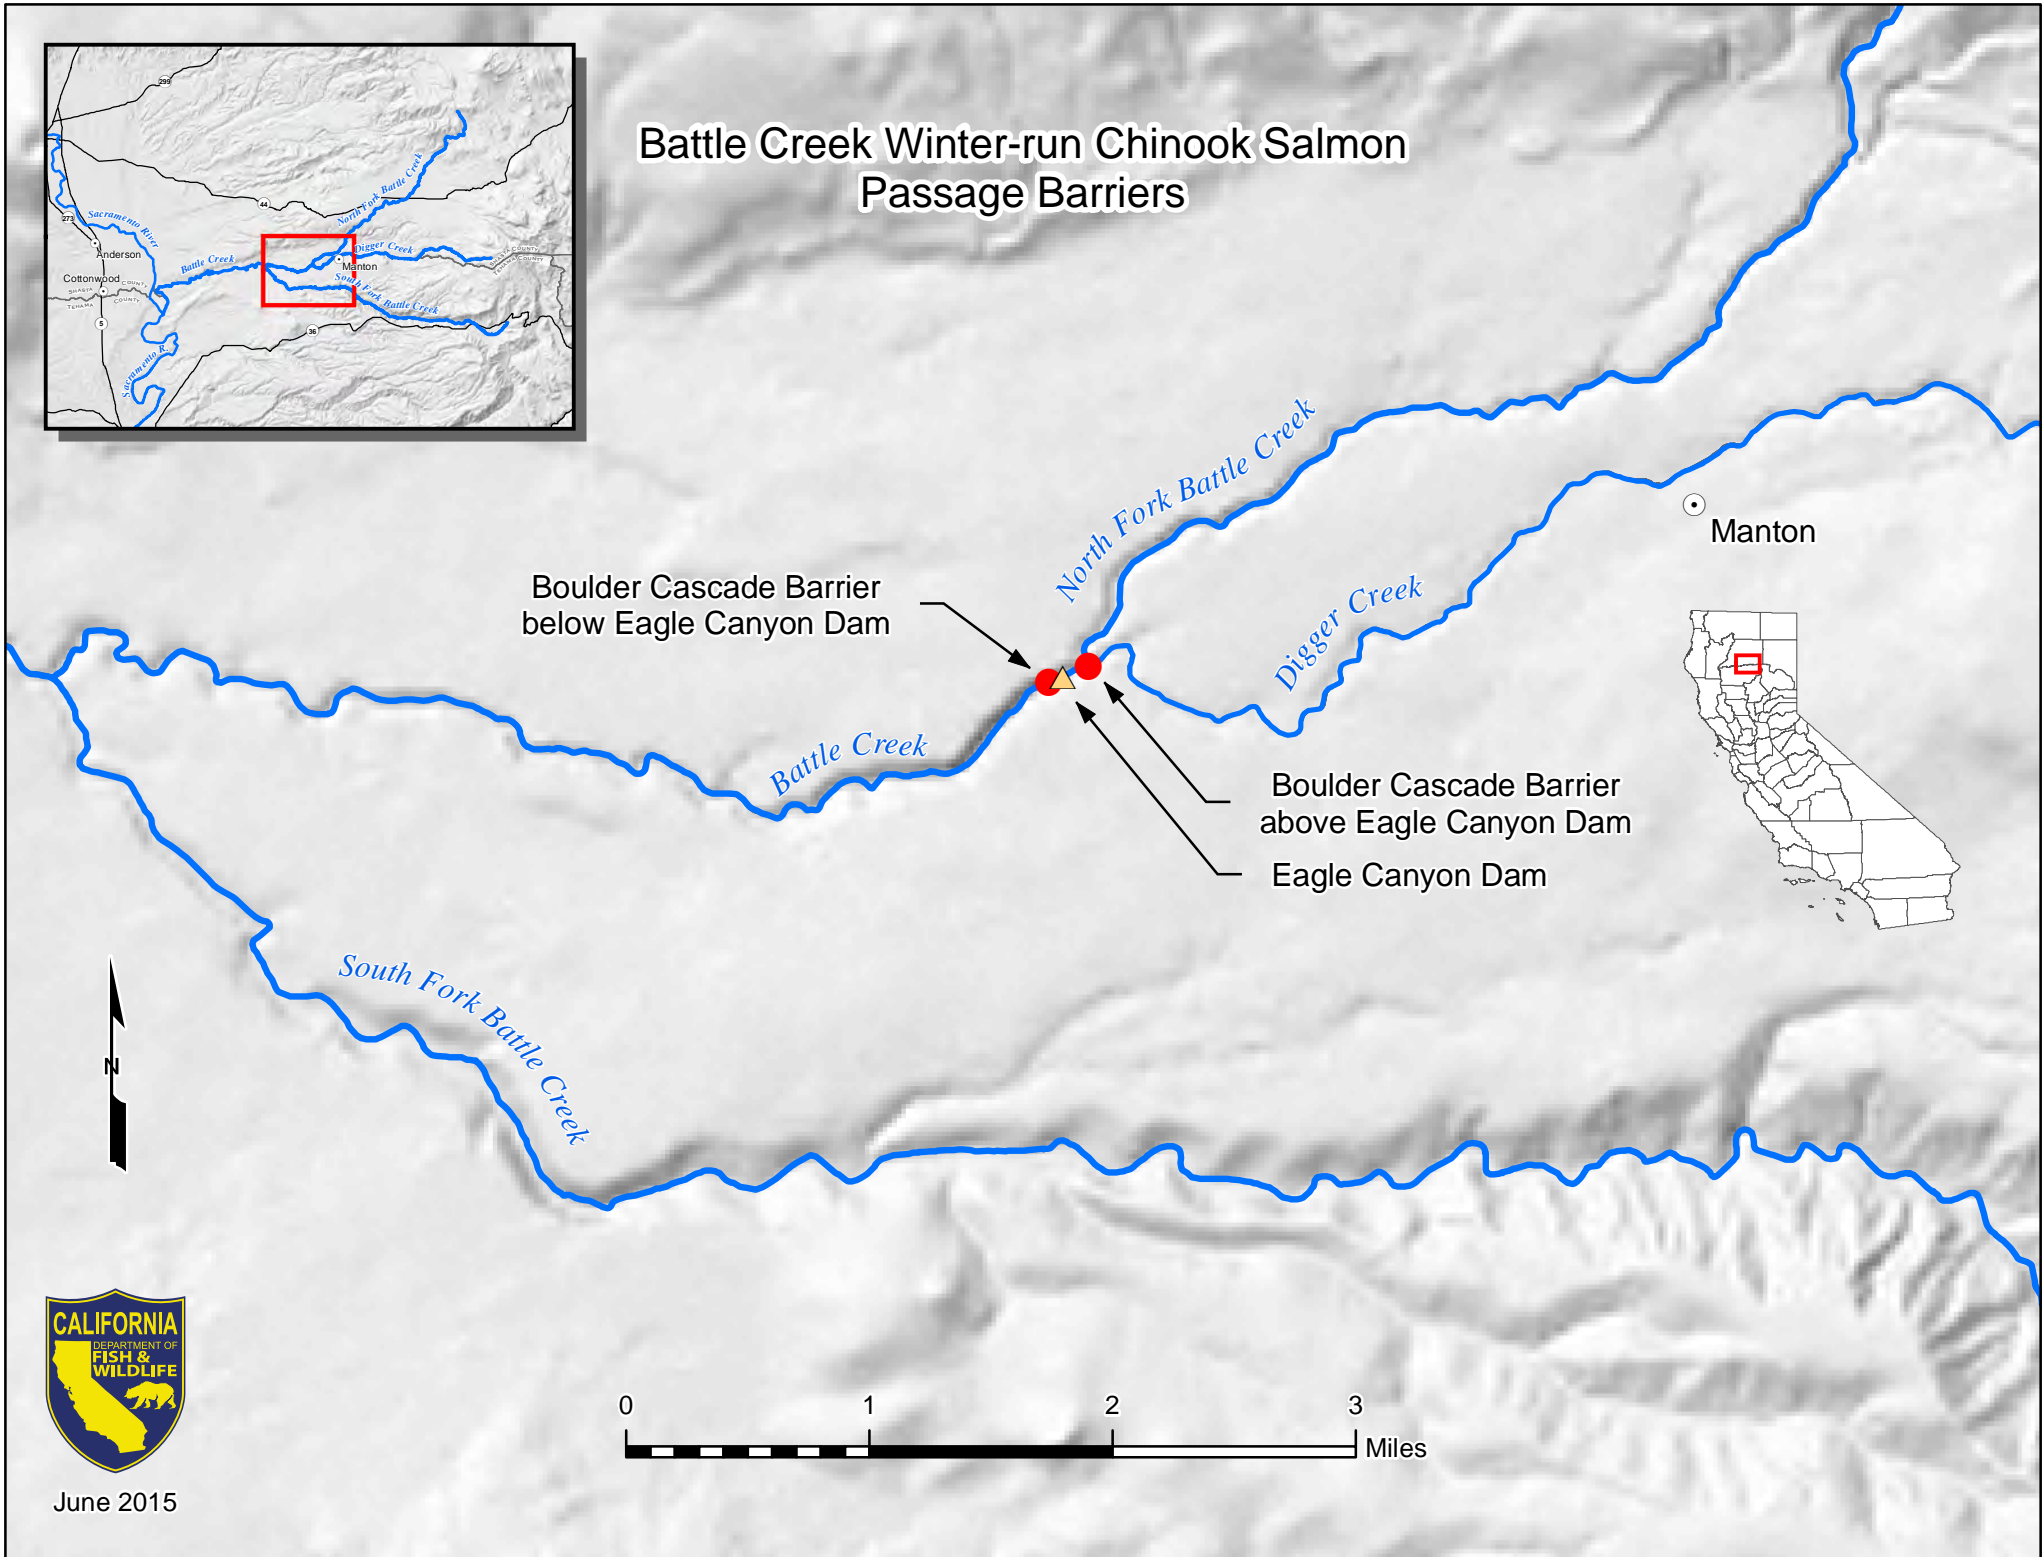

Battle Creek Winter-run Chinook Salmon Passage Barriers

June 2015