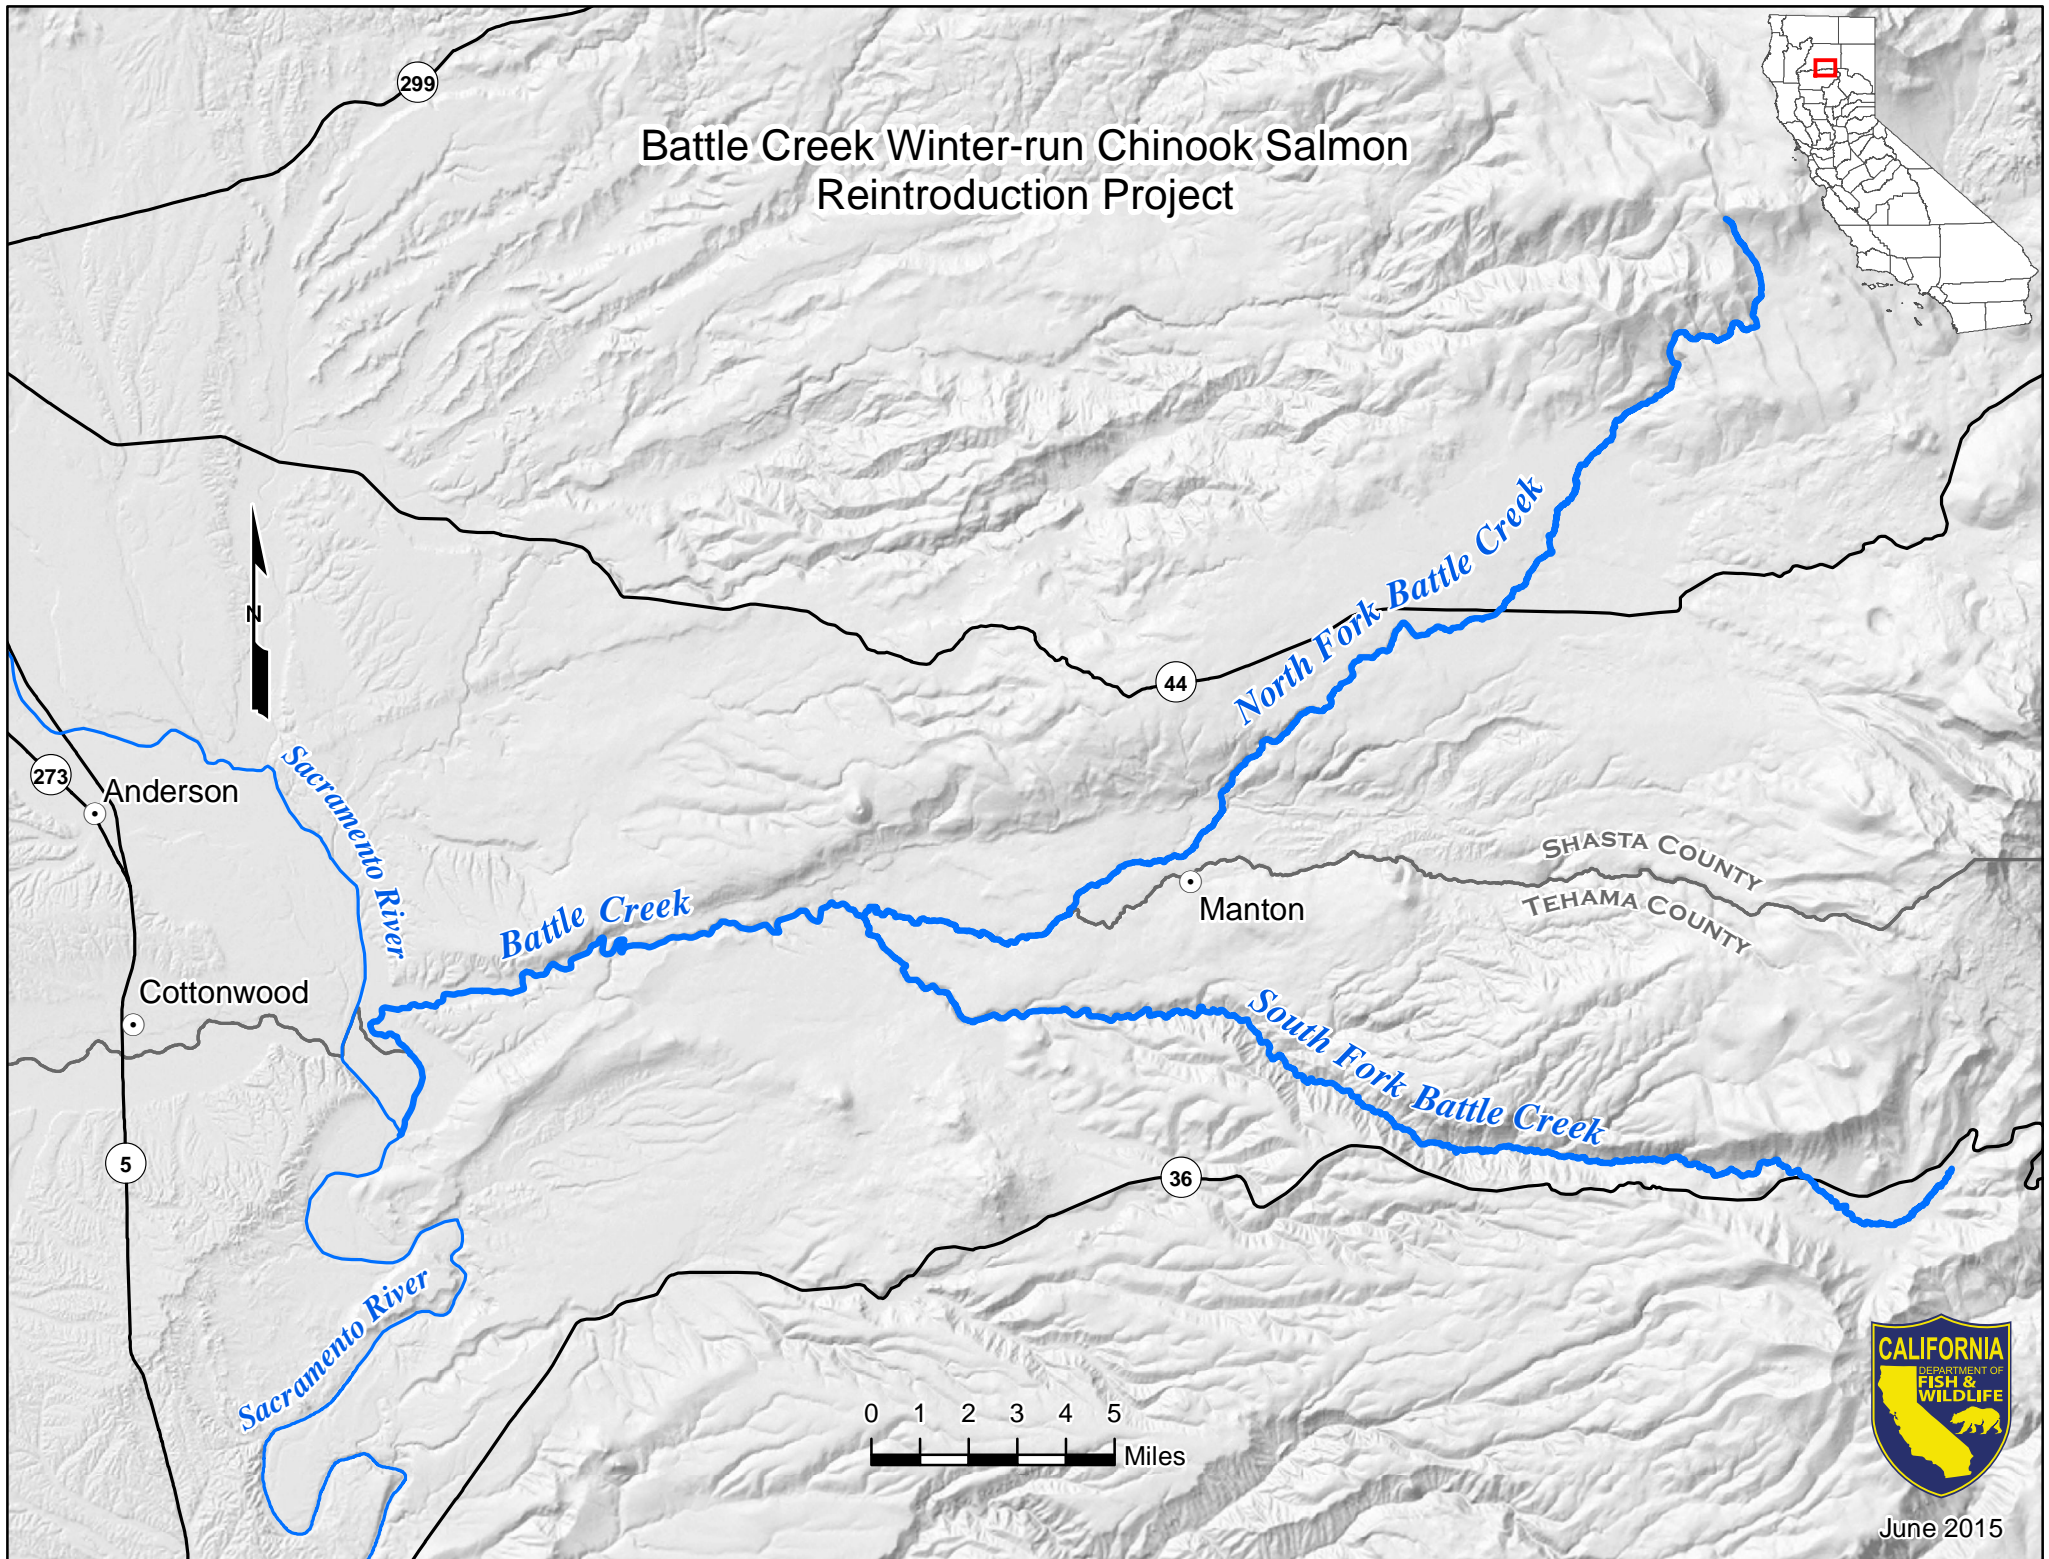

Battle Creek Winter-run Chinook Salmon Reintroduction Project

June 2015