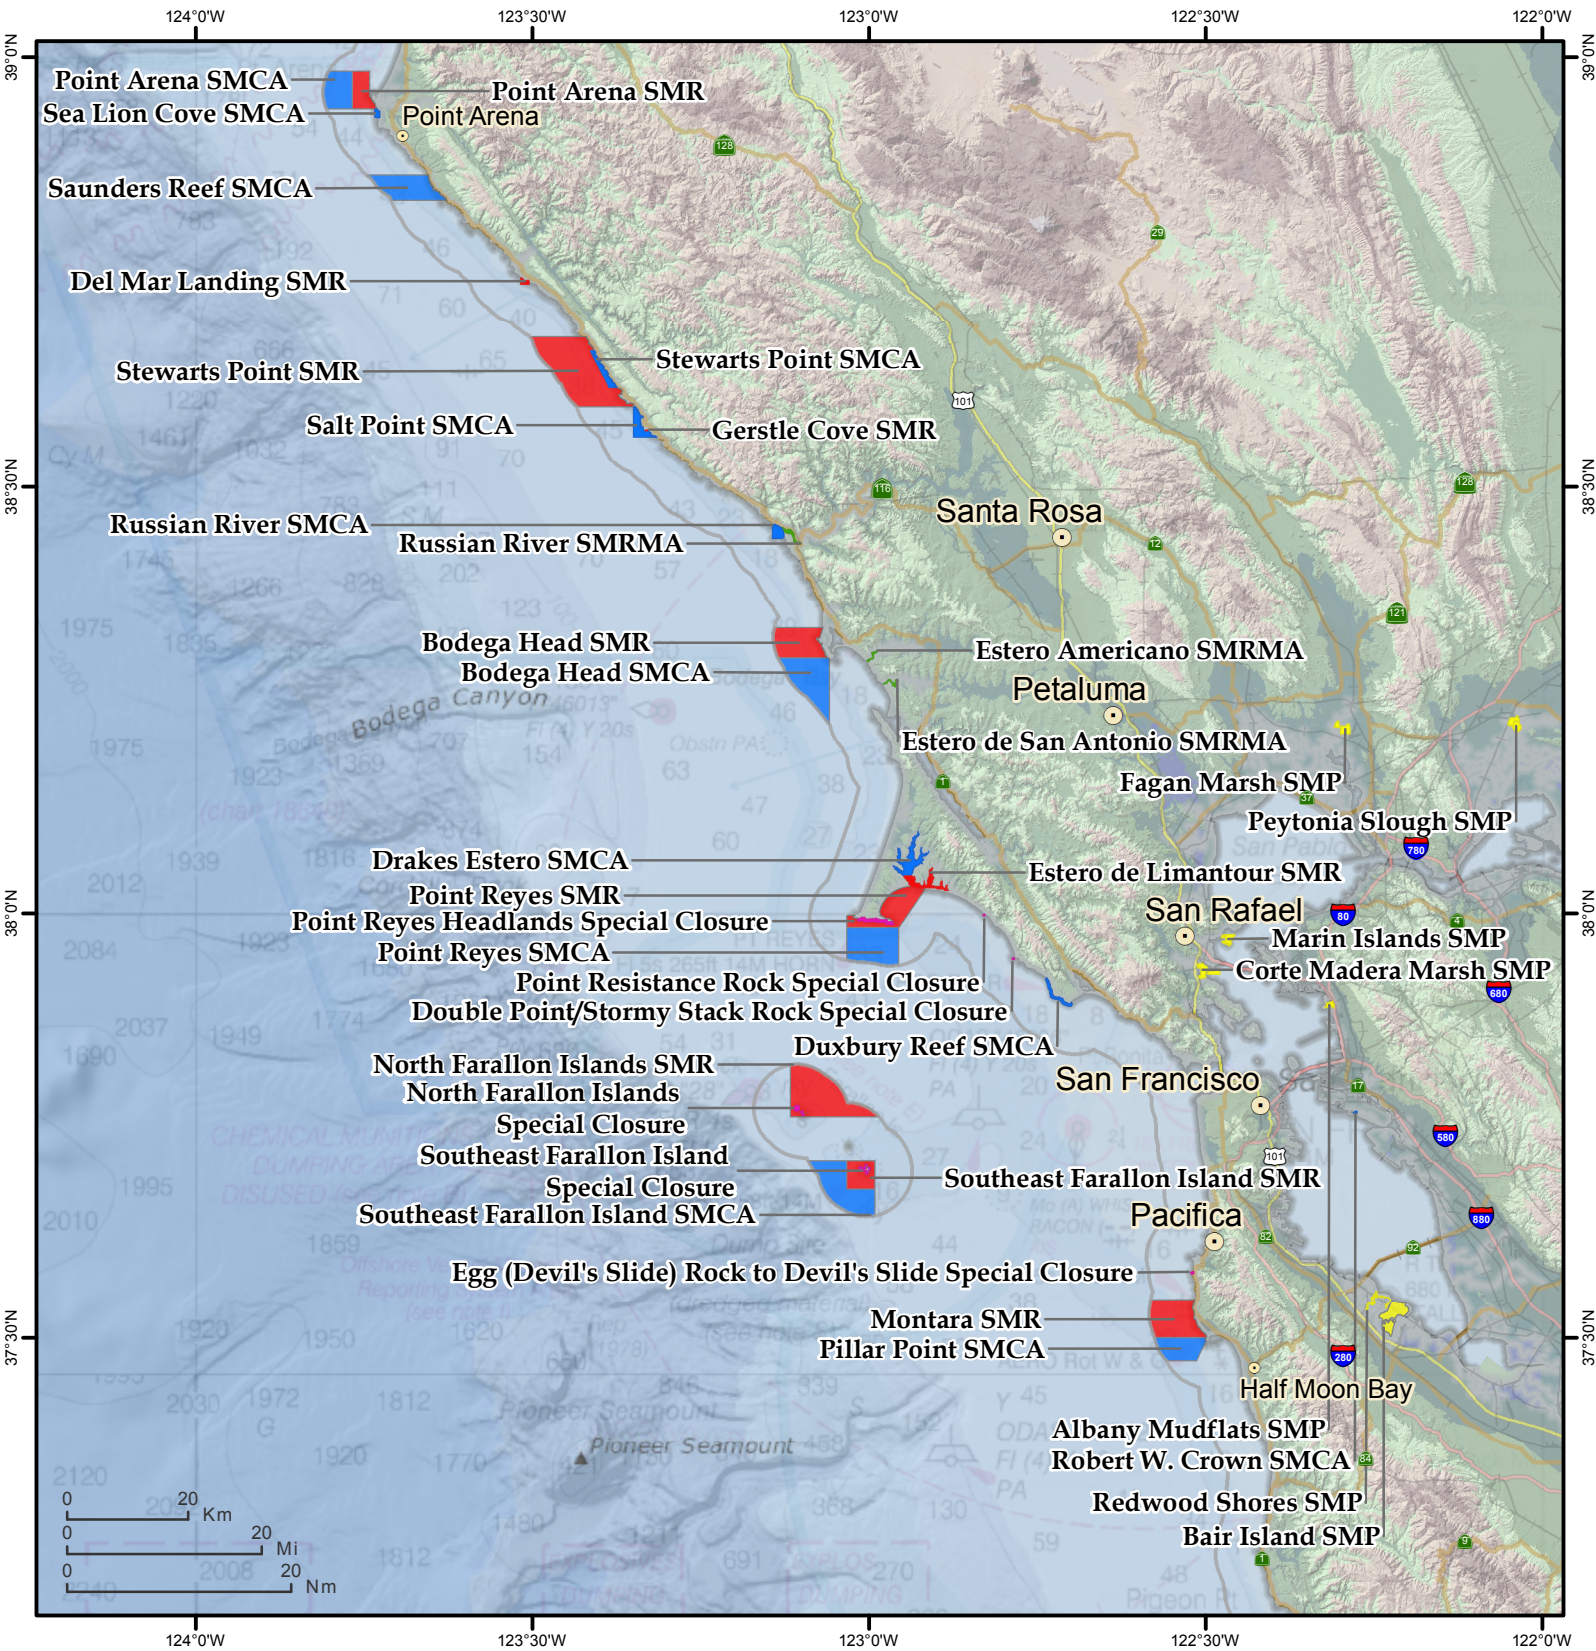

California North Central Coast MPAs

THIS CHART DOES NOT REPLACE THE LEGAL DESCRIPTION FOUND IN TITLE 14, CALIFORNIA CODE OF REGULATIONS

- State Marine Reserve (SMR)
- State Marine Conservation Area (SMCA)
- State Marine Recreational Management Area (SMRMA)
- State Marine Park (SMP)
- Special Closure
- Three Nautical Mile Maritime Limit (State Water Jurisdiction)

1:1,250,000
(@ print size 8.5" x 11")