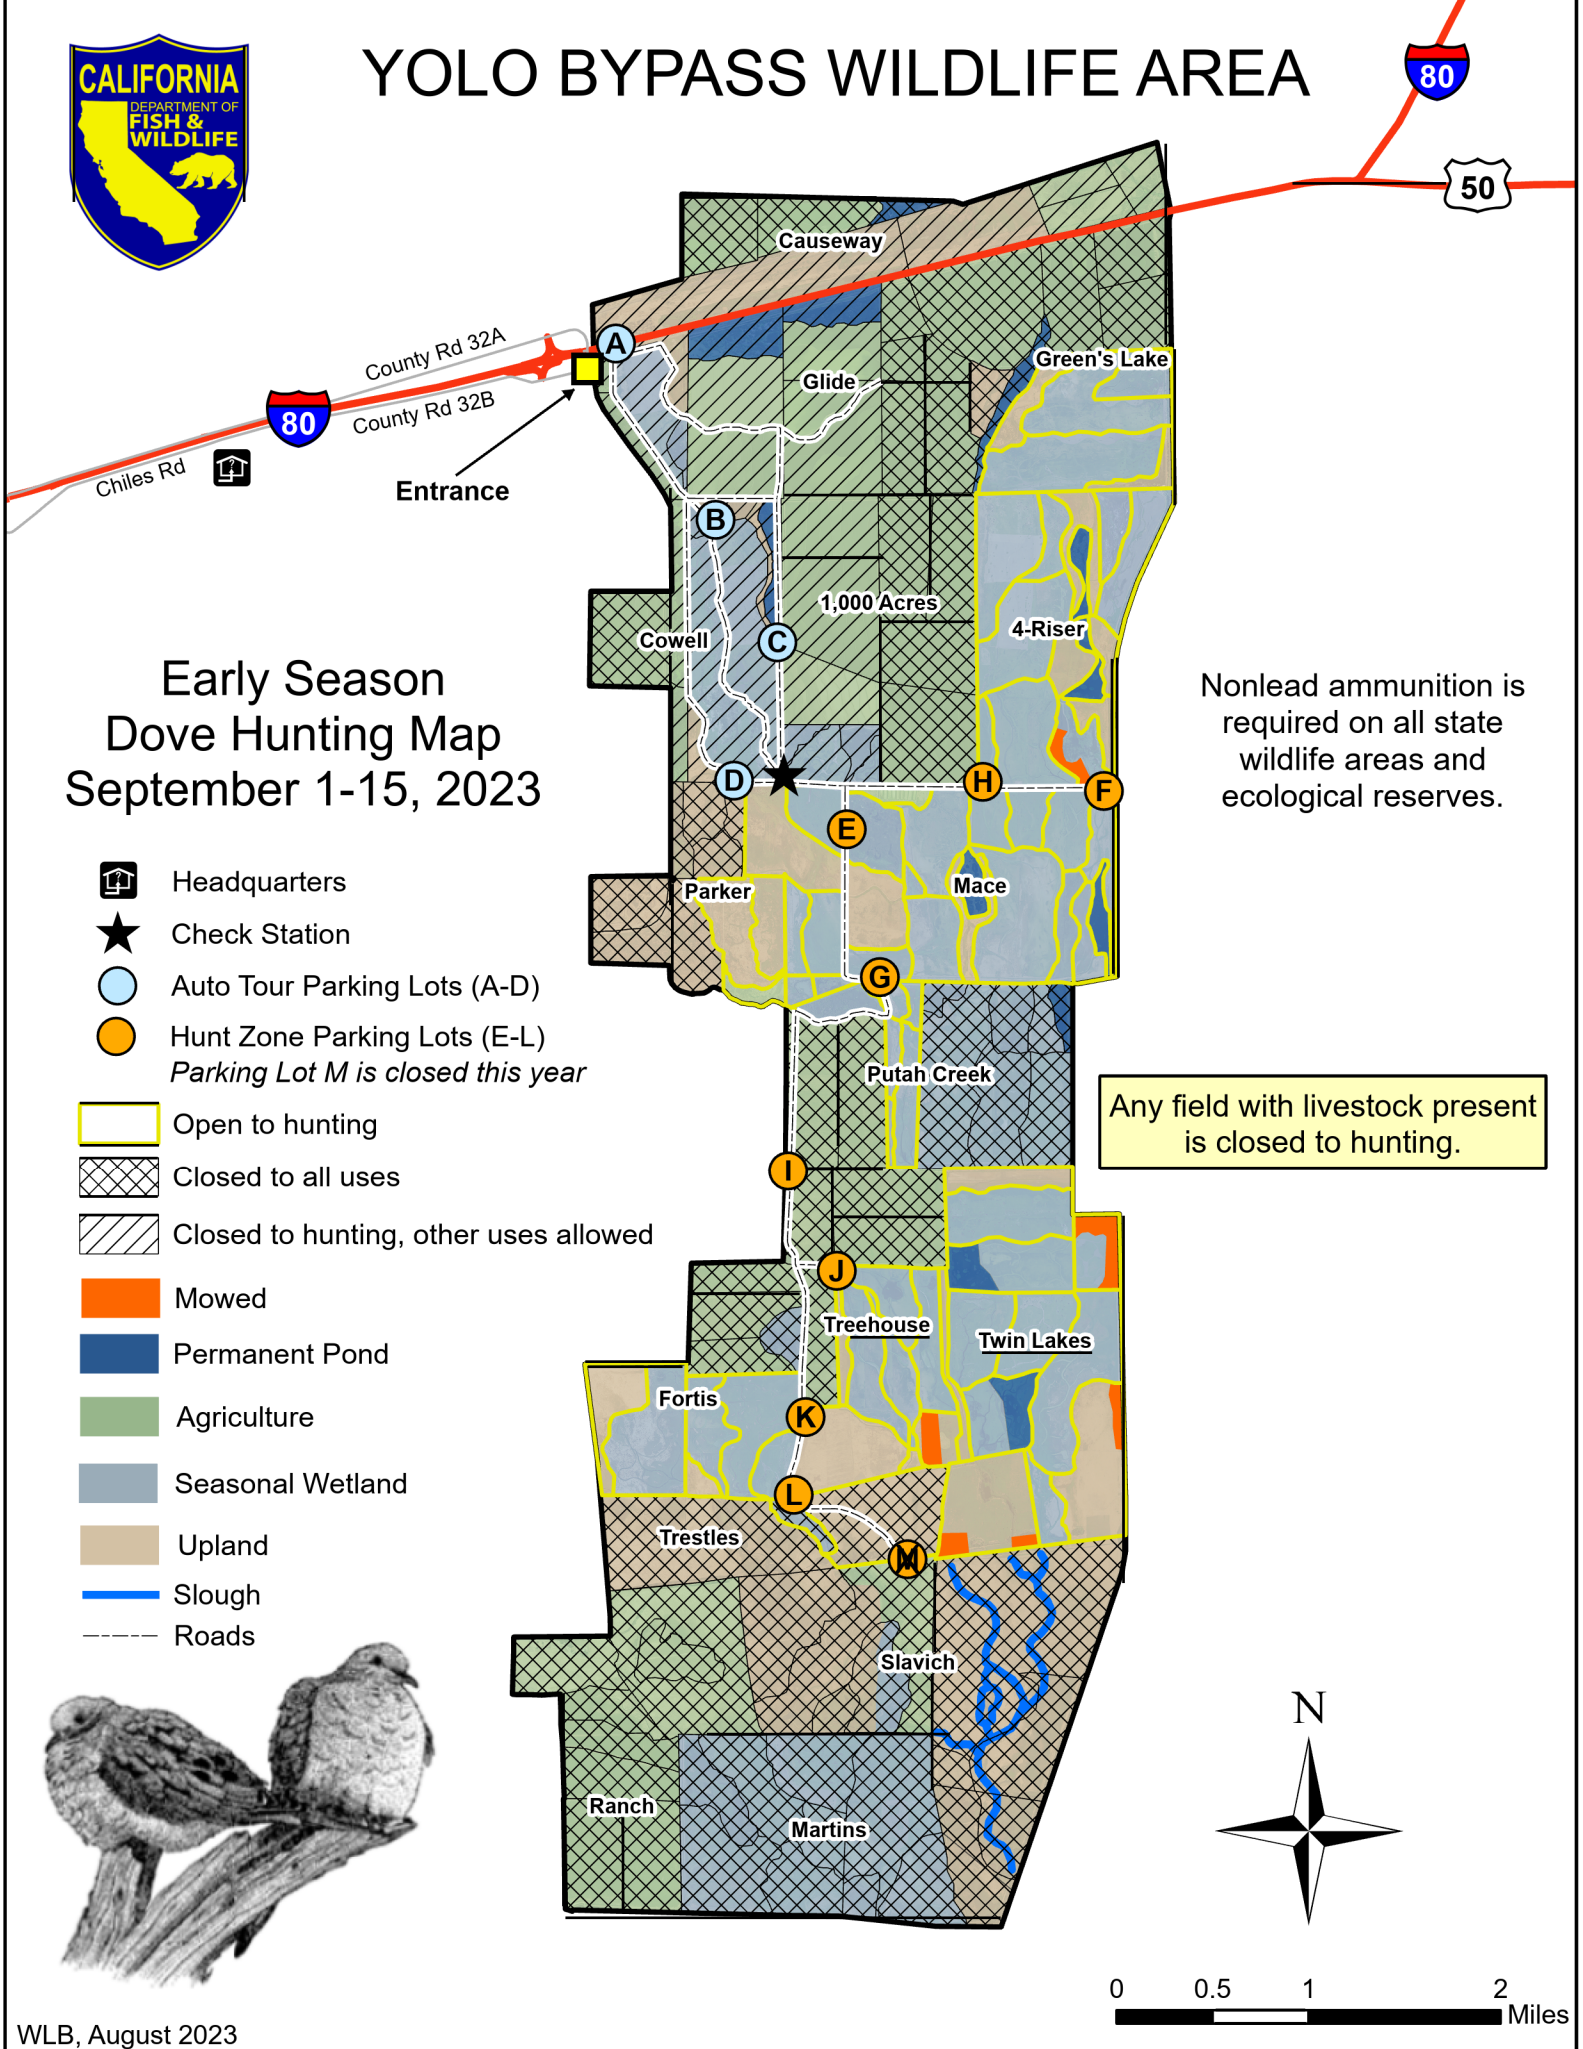

YOLO BYPASS WILDLIFE AREA

Early Season Dove Hunting Map September 1-15, 2023

Nonlead ammunition is required on all state wildlife areas and ecological reserves.

Any field with livestock present is closed to hunting.

Headquarters

Check Station

Auto Tour Parking Lots (A-D)

Hunt Zone Parking Lots (E-L)

Parking Lot M is closed this year

Open to hunting

Closed to all uses

Closed to hunting, other uses allowed

Mowed

Permanent Pond

Agriculture

Seasonal Wetland

Upland

Slough

Roads