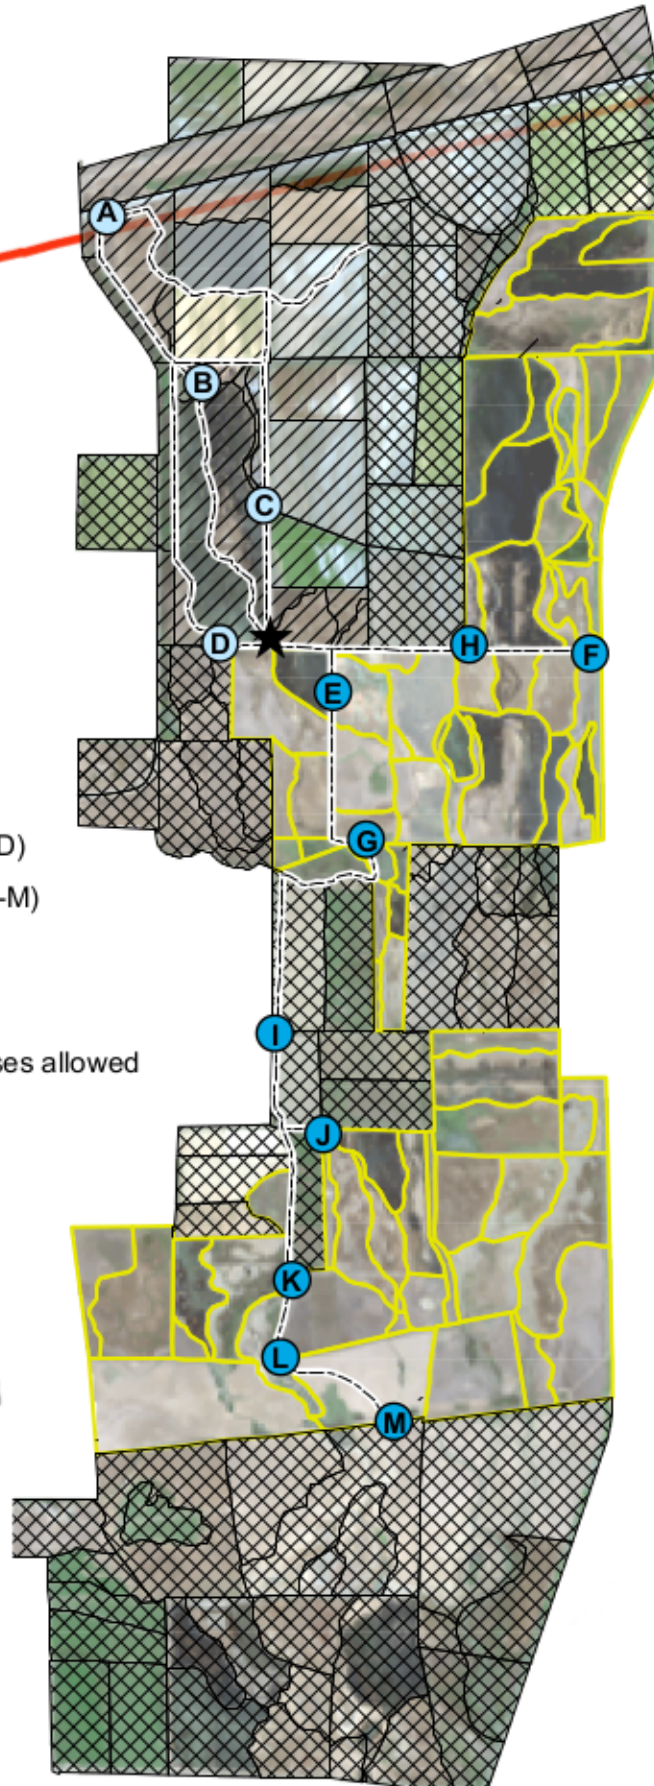

Yolo Bypass Wildlife Area

Dove Hunting Map 2015

- Roads
- ★ Check Station
- Auto Tour Parking Lots (A-D)
- Hunt Zone Parking Lots (E-M)
- Open to hunting
- ▨ Closed to all uses
- ▧ Closed to hunting, other uses allowed

Effective July 1, 2015, nonlead ammunition will be required on all state wildlife areas and ecological reserves.