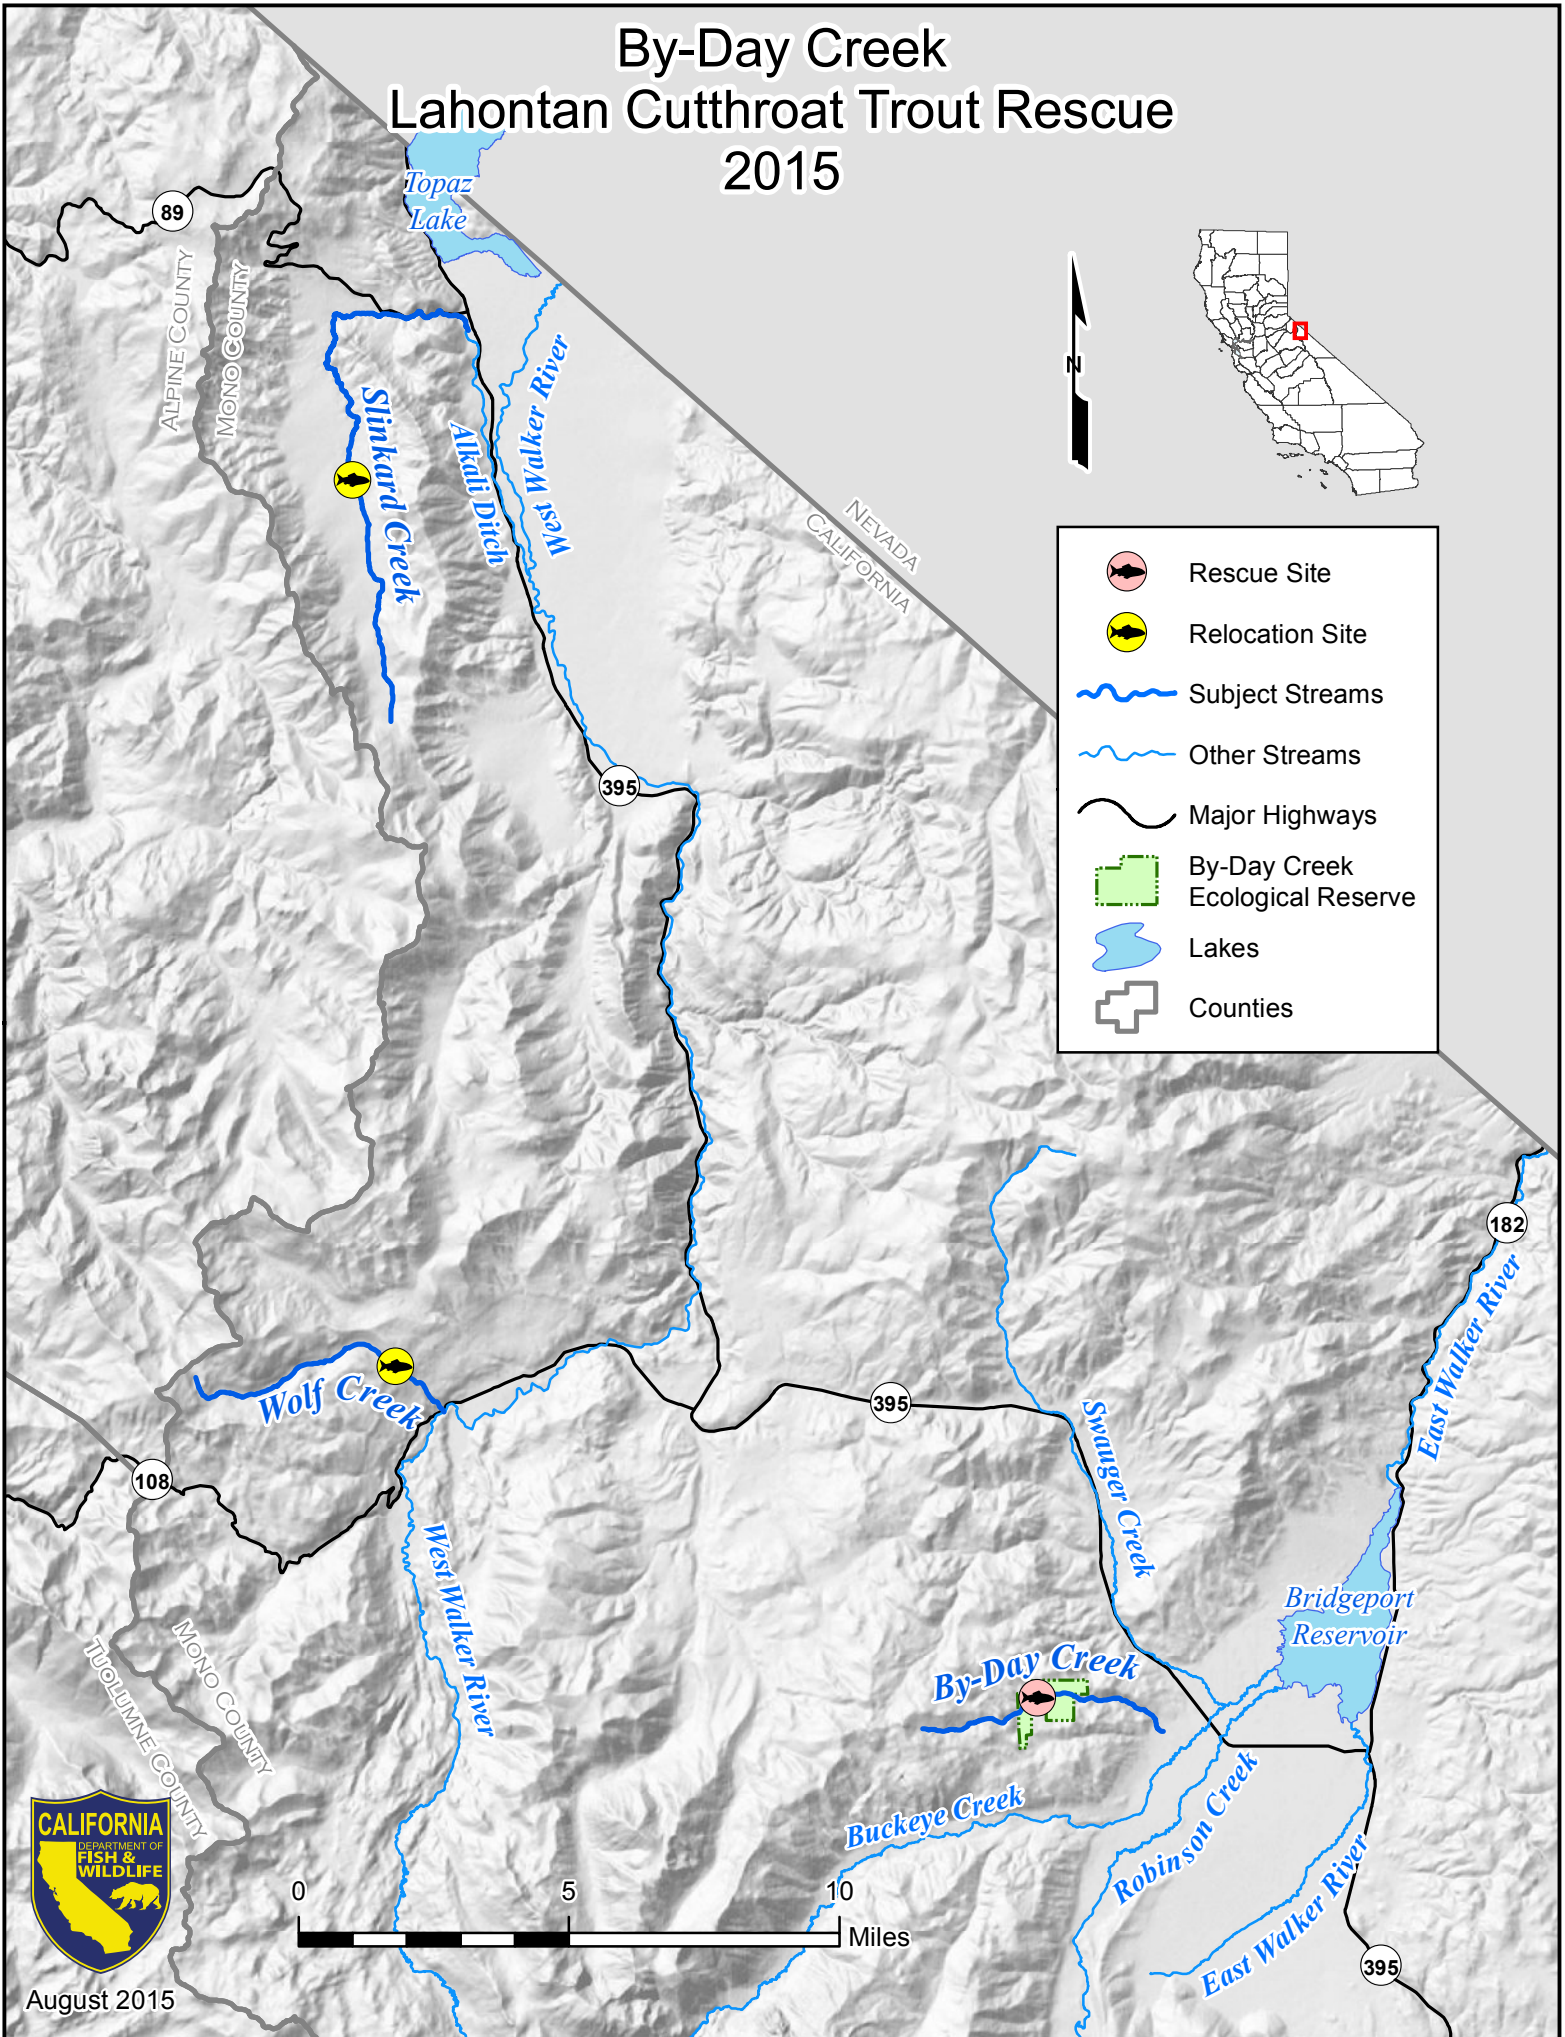

By-Day Creek Lahontan Cutthroat Trout Rescue 2015

-  Rescue Site
-  Relocation Site
-  Subject Streams
-  Other Streams
-  Major Highways
-  By-Day Creek Ecological Reserve
-  Lakes
-  Counties

August 2015