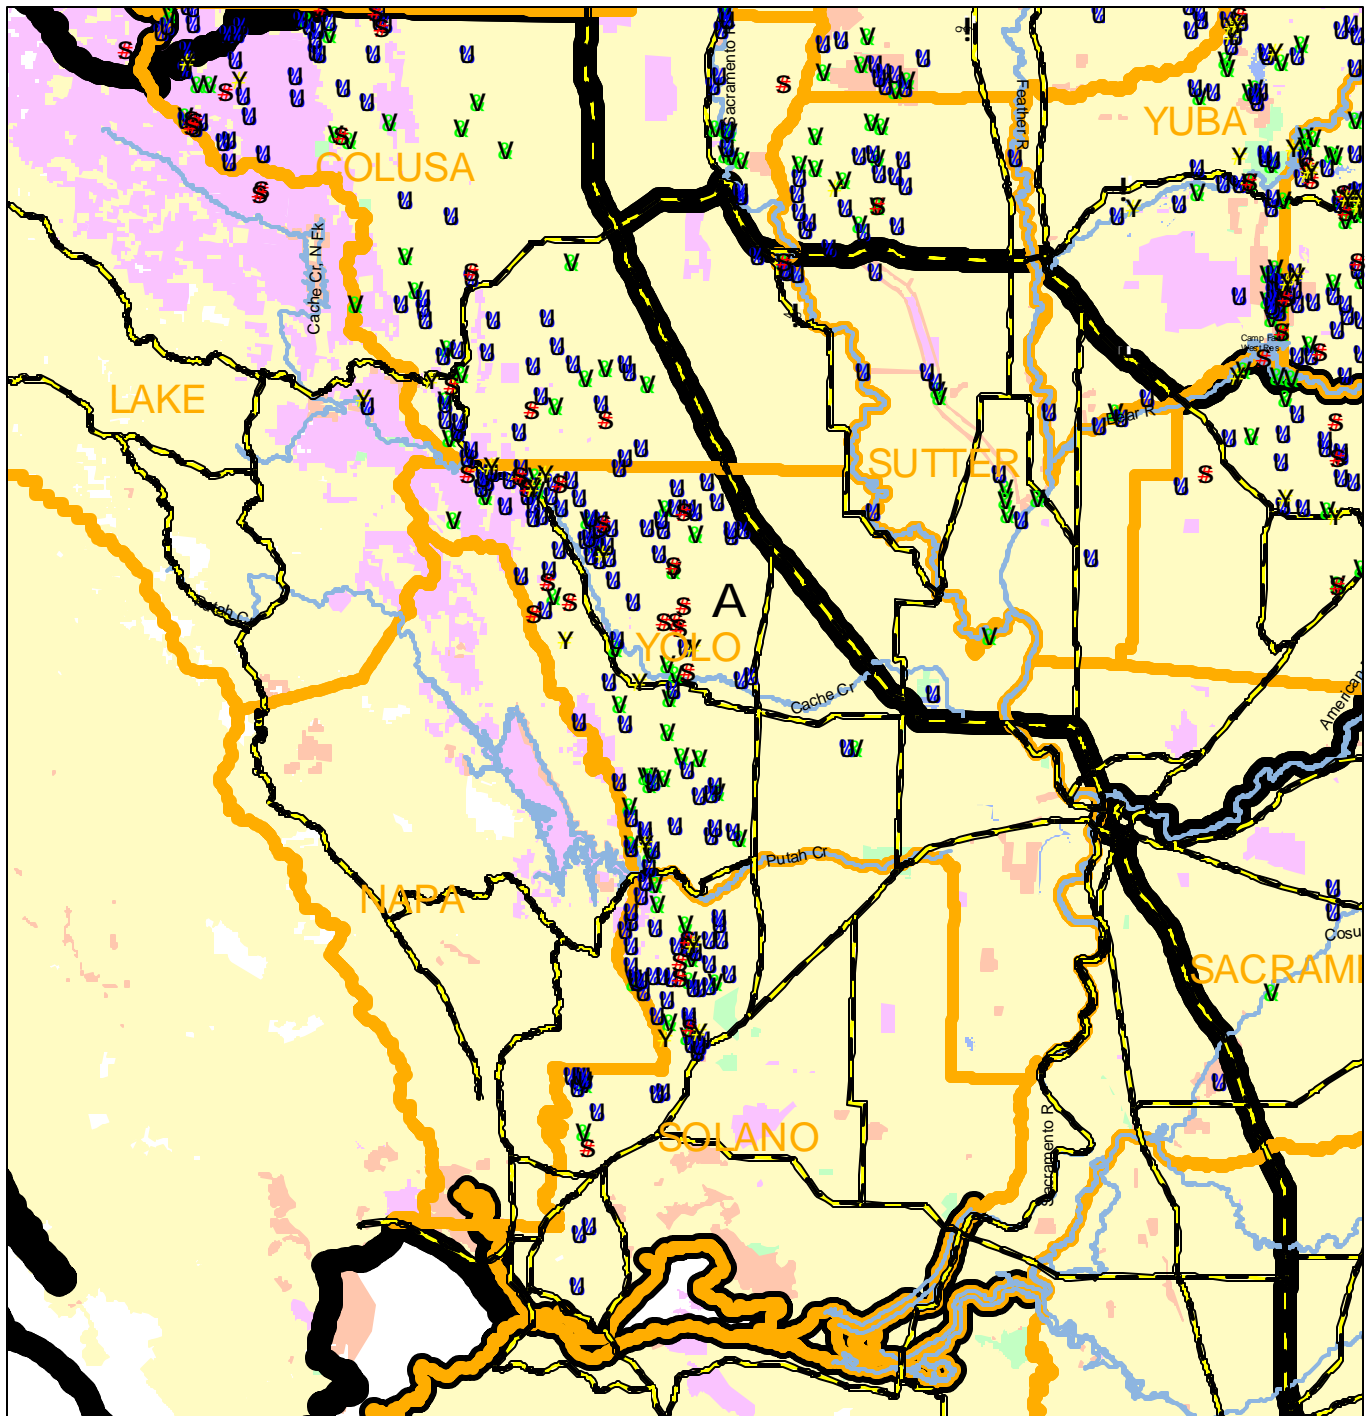

# Deer Spotkill Map 2002 Season Sacramento Valley Central Sierra Region Zone A

Deer Hunter: This map was created from location information you provided on your deer tag report cards. We hope you find it helpful.

<b>Legend</b>			Deer Zone Boundary		Federal Land
	Opening Weekend		County Line		Private Land
	Mid-Season		Major Lakes		DFG Land
	Closing Week		Major Rivers		Other State Land
	Archery		Major Highways		

Projection: Albers Equal Area Conic  
Approx. Scale: 1:850,000  
May 28, 2003  
Sara Holm, Wildlife Management

0 2 Miles