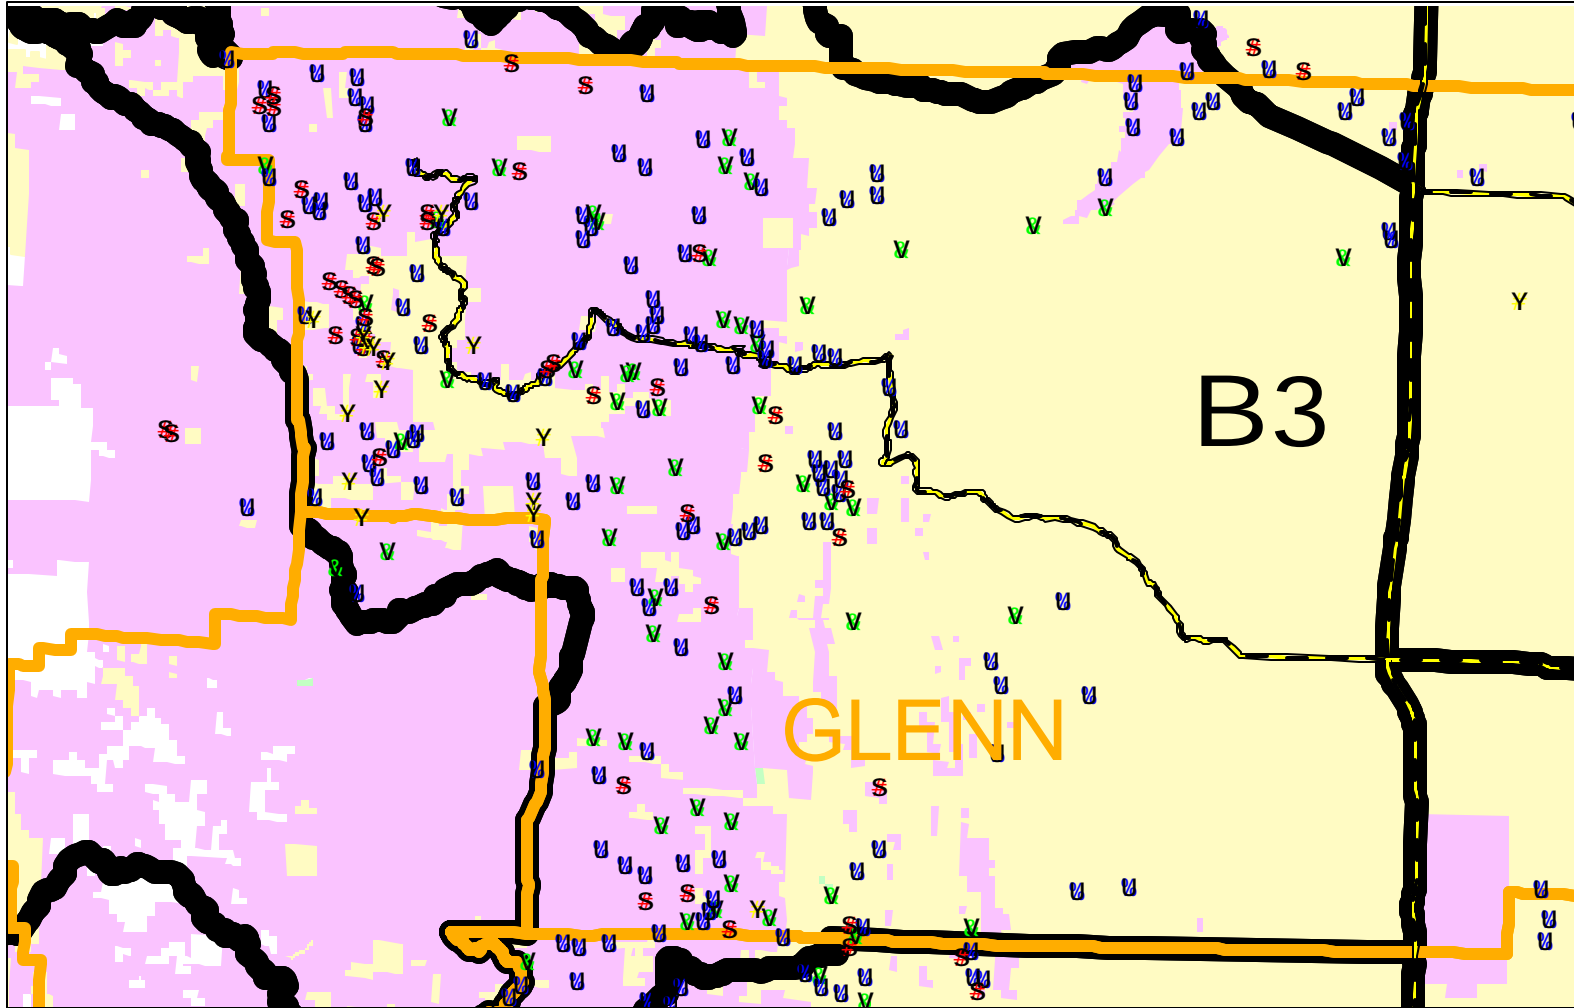

Deer Spotkill Map 2002 Season Sacramento Valley Central Sierra Region Zones B3

Deer Hunter: This map was created from location information you provided on your deer tag report cards. We hope you find it helpful.

Legend	
Opening Weekend	Deer Zone Boundary
Mid-Season	County Line
Closing Week	Major Lakes
Archery	Major Rivers
	Major Highways
	Federal Land
	Private Land
	DFG Land
	Other State Land

Projection: Albers Equal-Area Conic
Approx. Scale: 1:400,000
May 28, 2003
Sara Holm, Wildlife Management
0 2 Miles