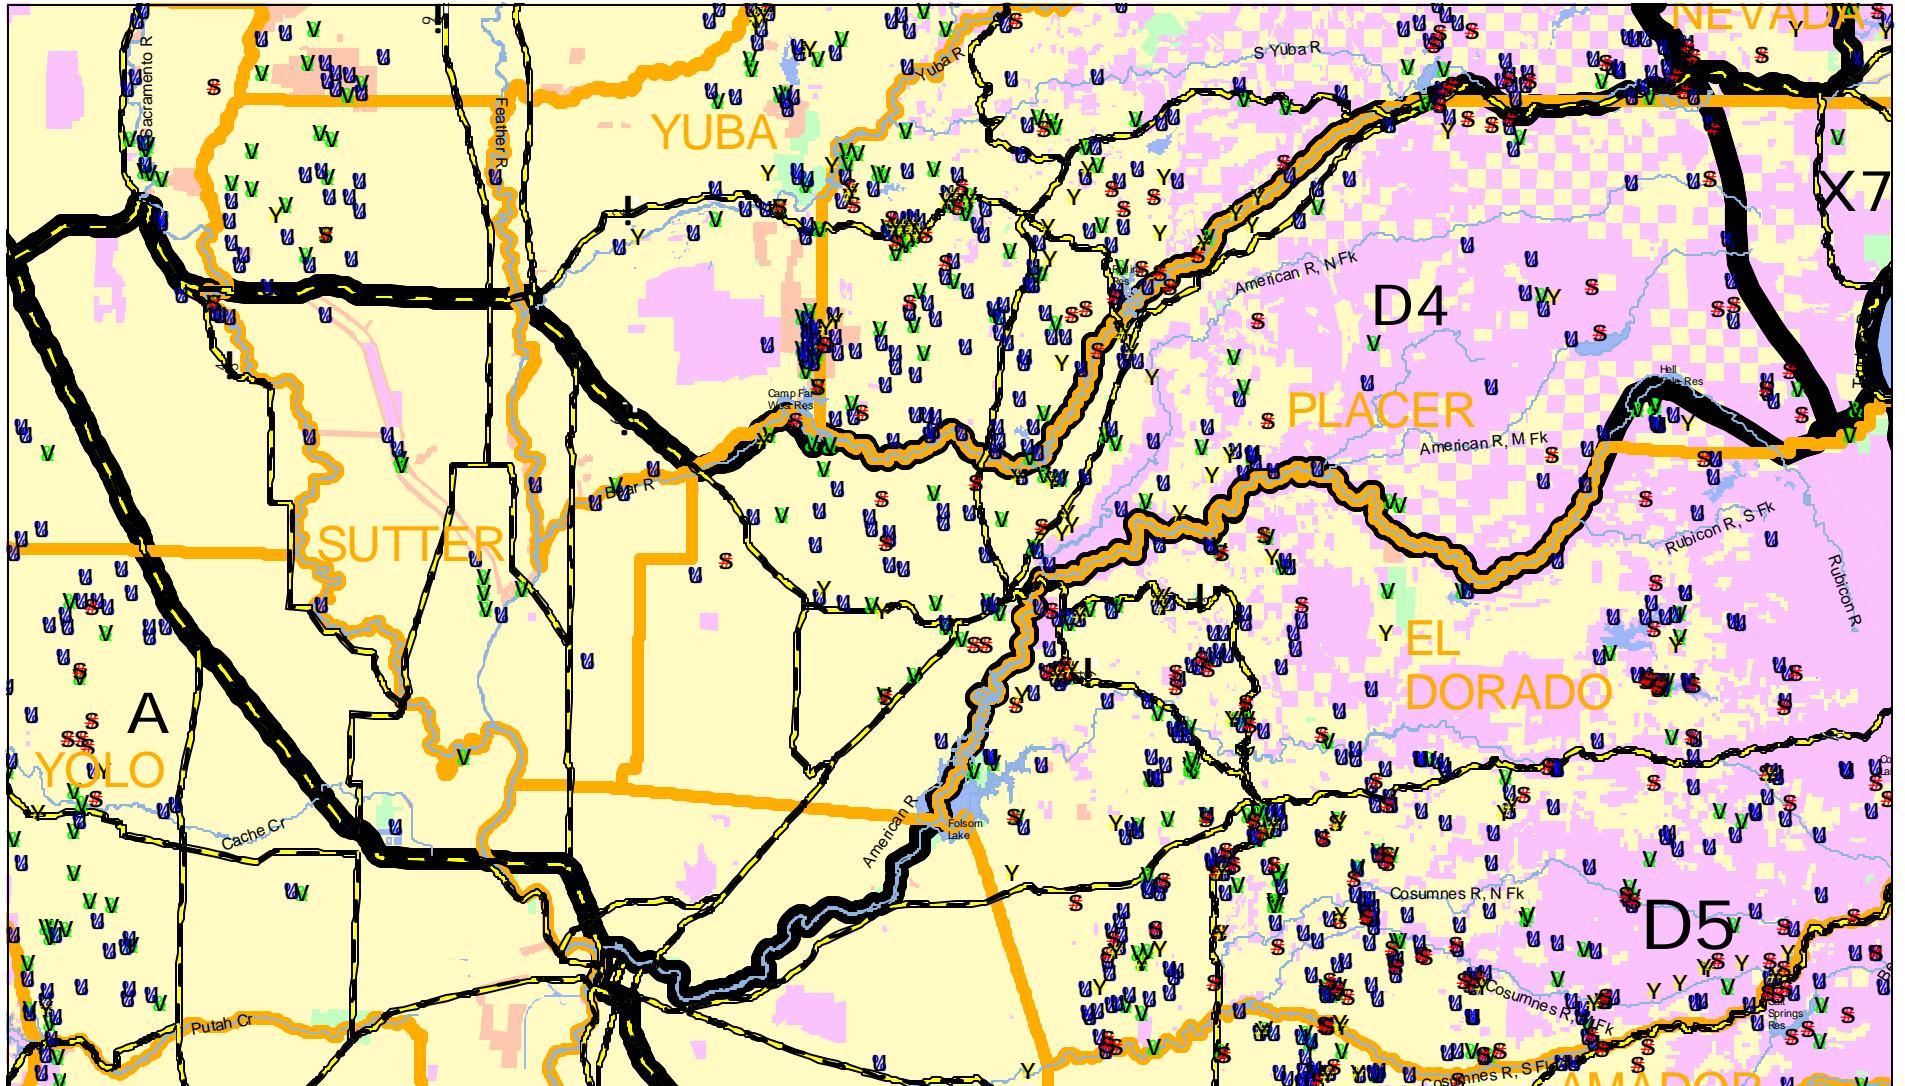

Deer Spotkill Map 2002 Season Sacramento Valley Central Sierra Region Zone D4

Deer Hunter: This map was created from location information you provided on your deer tag report cards. We hope you find it helpful.

Legend					
S	Opening Weekend		Deer Zone Boundary		Federal Land
U	Mid-Season		County Line		Private Land
V	Closing Week		Major Lakes		DFGLand
Y	Archery		Major Rivers		Other State Land
			Major Highways		

Projection: Albers Equal Area Conic
 Approx. Scale: 1:200,000
 May 28, 2003
 Sara Horn, Wildlife Management