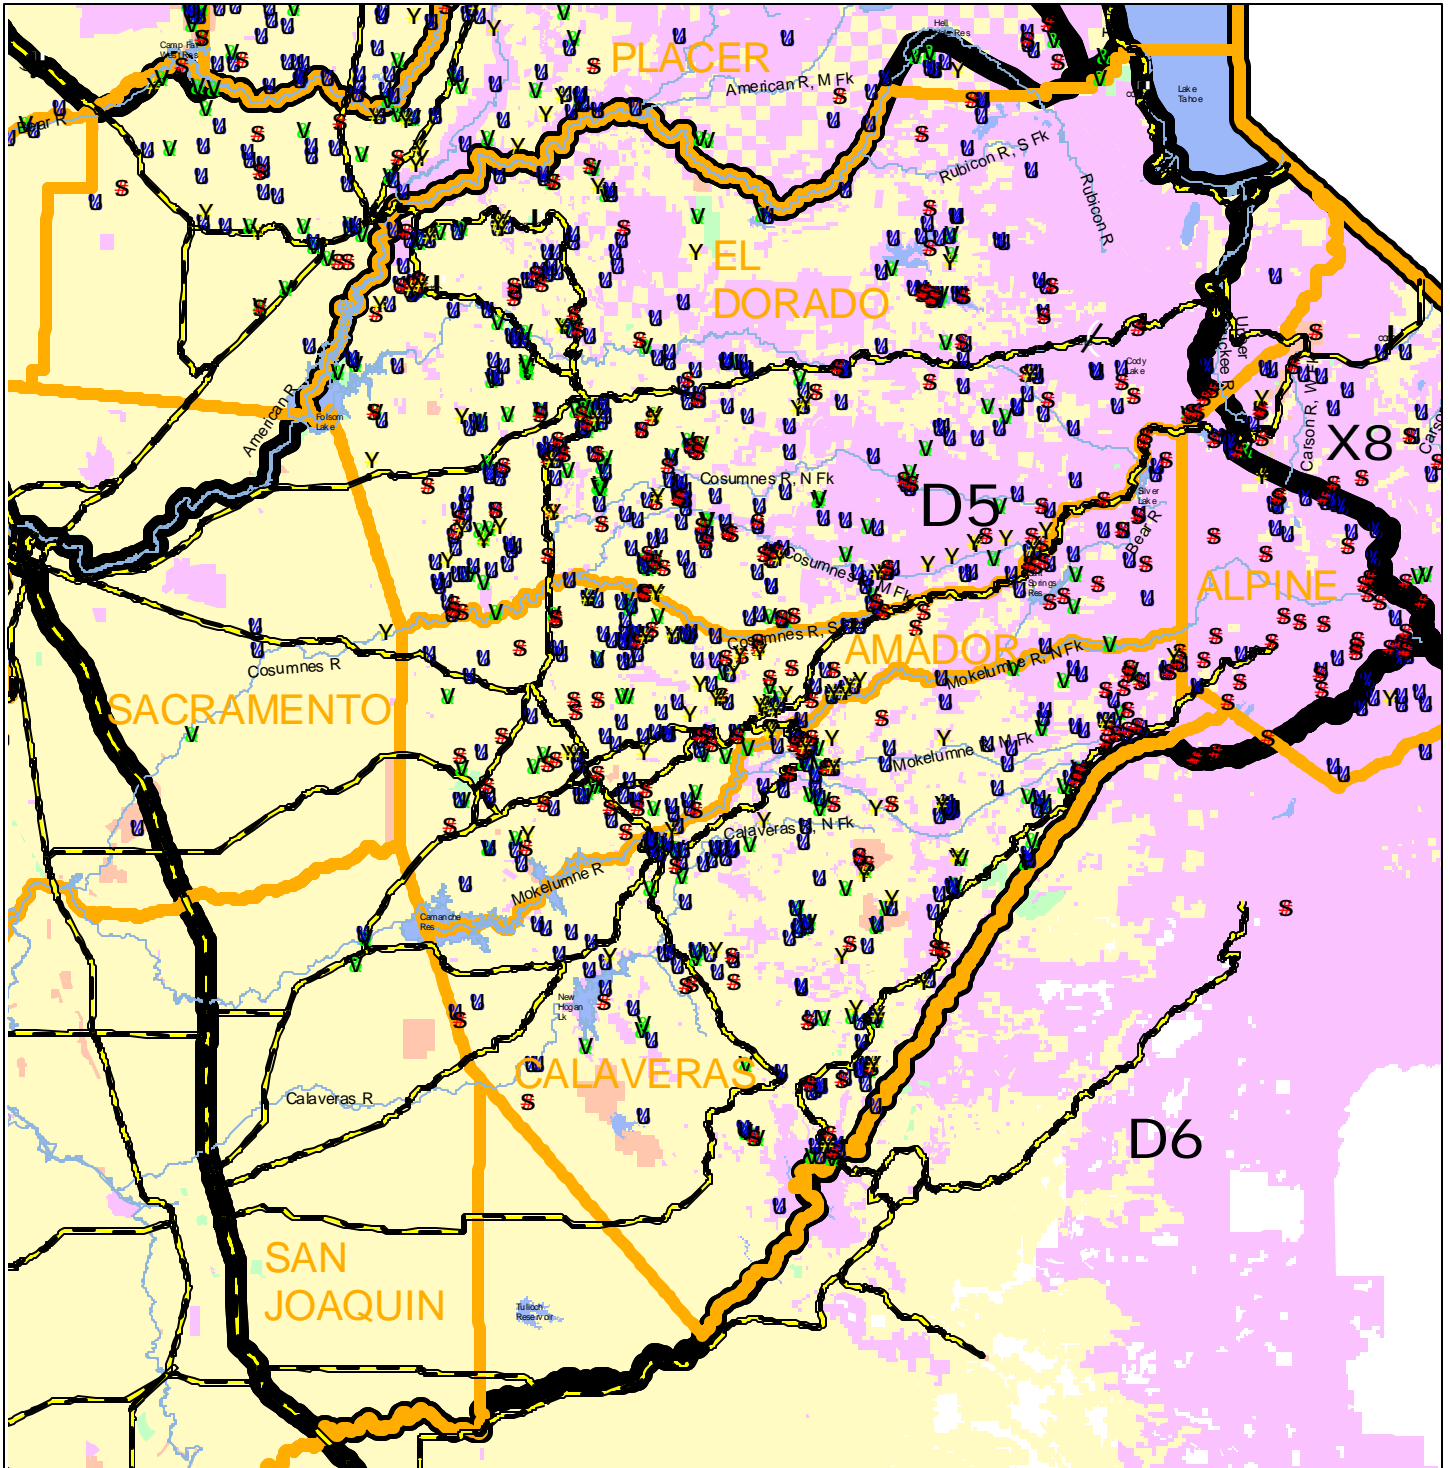

# Deer Spotkill Map 2002 Season Sacramento Valley Central Sierra Region Zone D5

Deer Hunter: This map was created from location information you provided on your deer tag report cards. We hope you find it helpful.

Legend	
Opening Weekend	Deer Zone Boundary
Mid-Season	County Line
Closing Week	Major Lakes
Archery	Major Rivers
	Major Highways
	Federal Land
	Private Land
	DFG Land
	Other State Land

Projection: Albers Equal-Area Conic  
Approx. Scale: 1:250,000  
May 25, 2003  
SaraHdim, Wildlife Management  
2 0 2 Miles