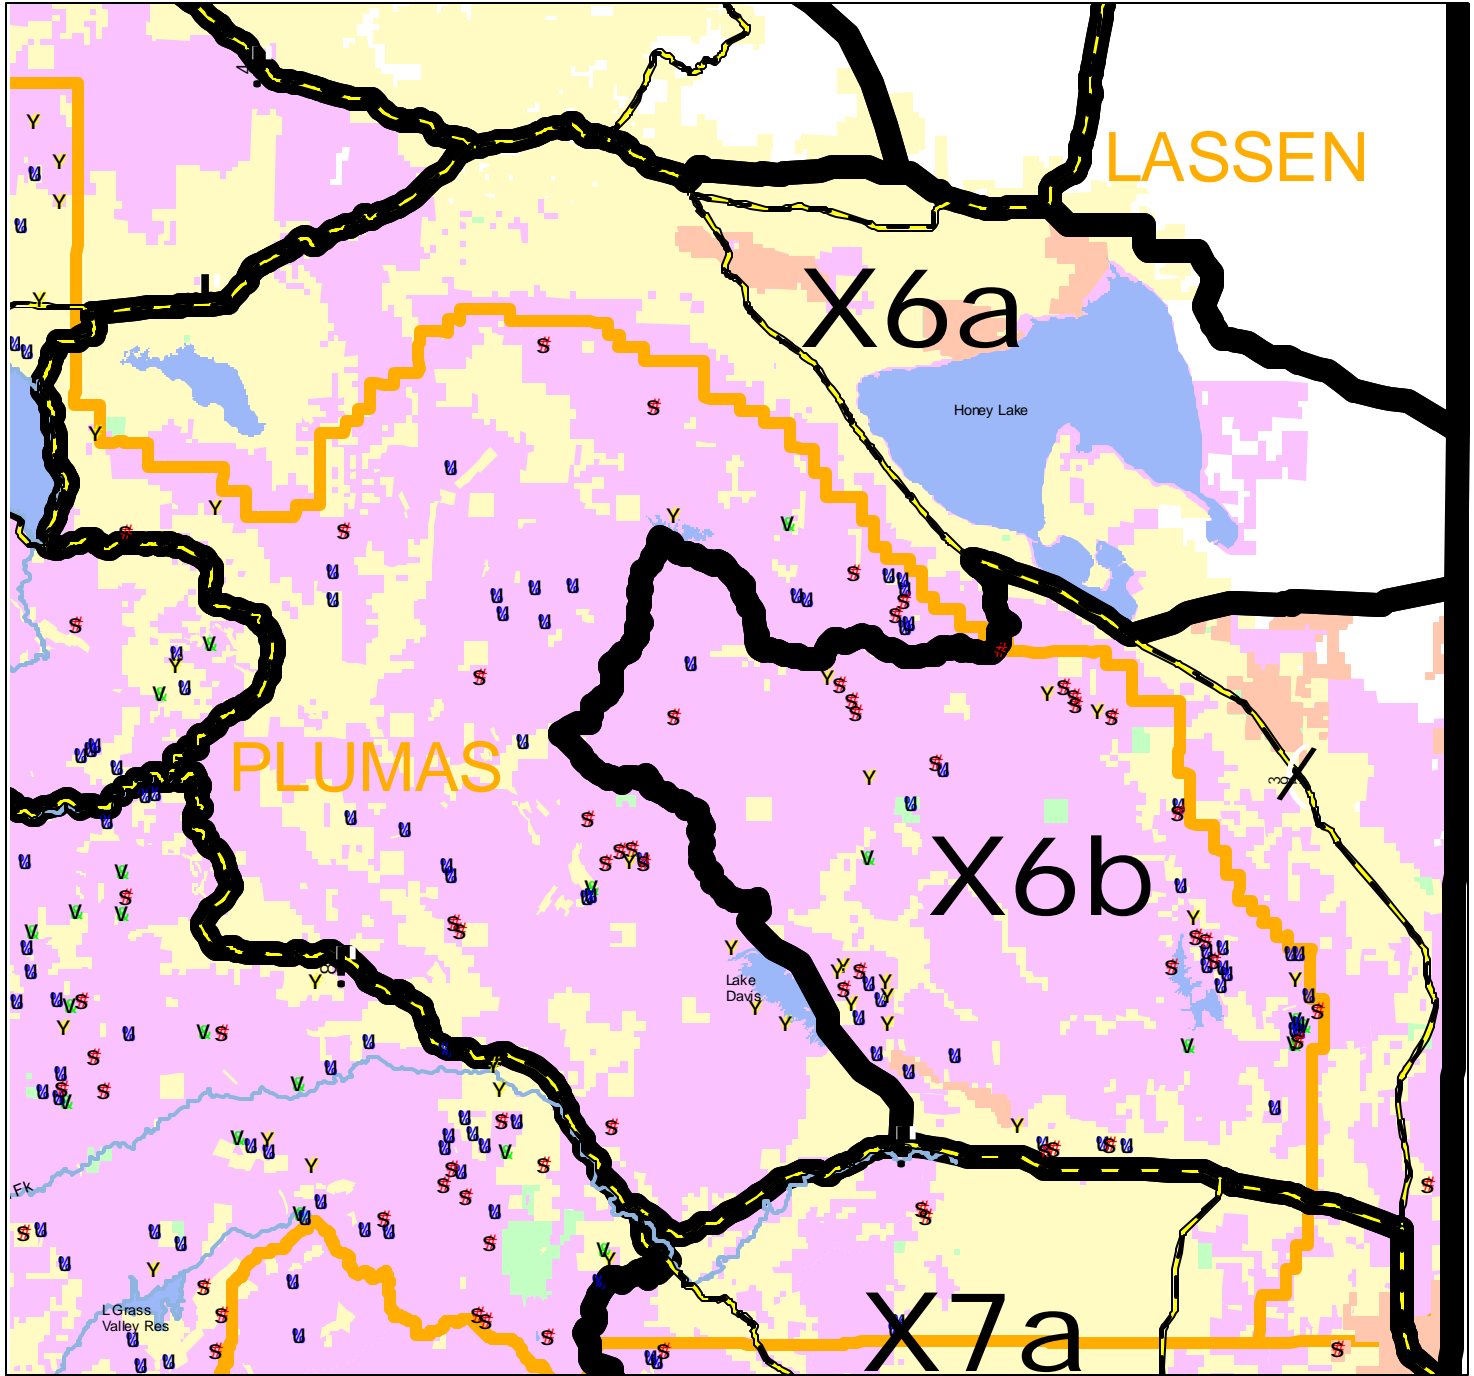

Deer Spotkill Map 2002 Season Sacramento Valley Central Sierra Region Zones X6a and X6b

Deer Hunter: This map was created from location information you provided on your deer tag report cards. We hope you find it helpful.

Legend	Deer Zone Boundary	Federal Land
Opening Weekend	County Line	Private Land
Mid-Season	Major Lakes	DFG Land
Closing Week	Major Rivers	Other State Land
Archery	Major Highways	

Projection: Albers Equal Area Conic
Approx. Scale: 1:495,000
MAY 28, 2003
Sara Holm, Wildlife Management

2 0 2 Miles