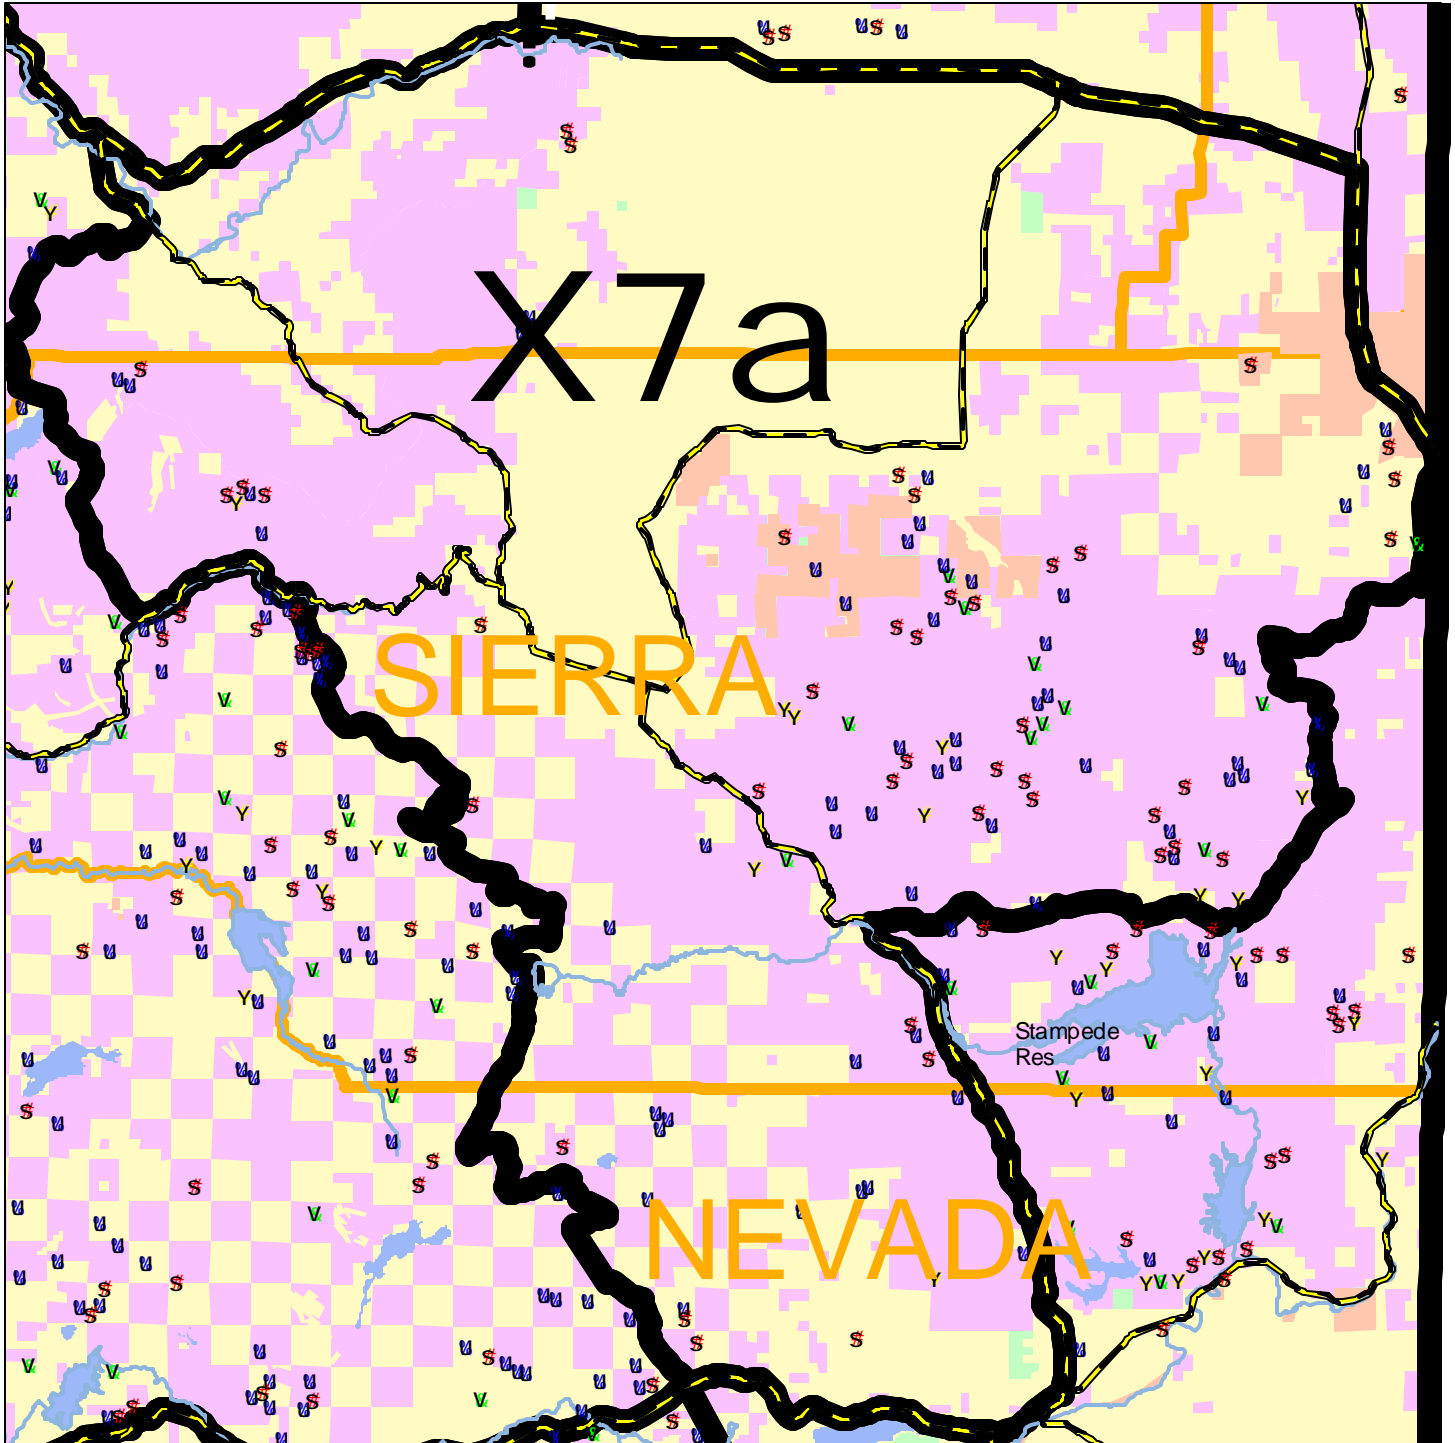

Deer Spotkill Map 2002 Season Sacramento Valley Central Sierra Region Zone X7a

Deer Hunter: This map was created from location information you provided on your deer tag report cards. We hope you find it helpful.

Legend			Deer Zone Boundary		Federal Land
	Opening Weekend		County Line		Private Land
	Mid-Season		Major Lakes		DFG Land
	Closing Week		Major Rivers		Other State Land
	Archery		Major Highways		

Projection: Albers Equal Area Conic
Approx. Scale: 1:200,000
MAY 28, 2003
Sara Holm, Wildlife Management

2 0 2 Miles