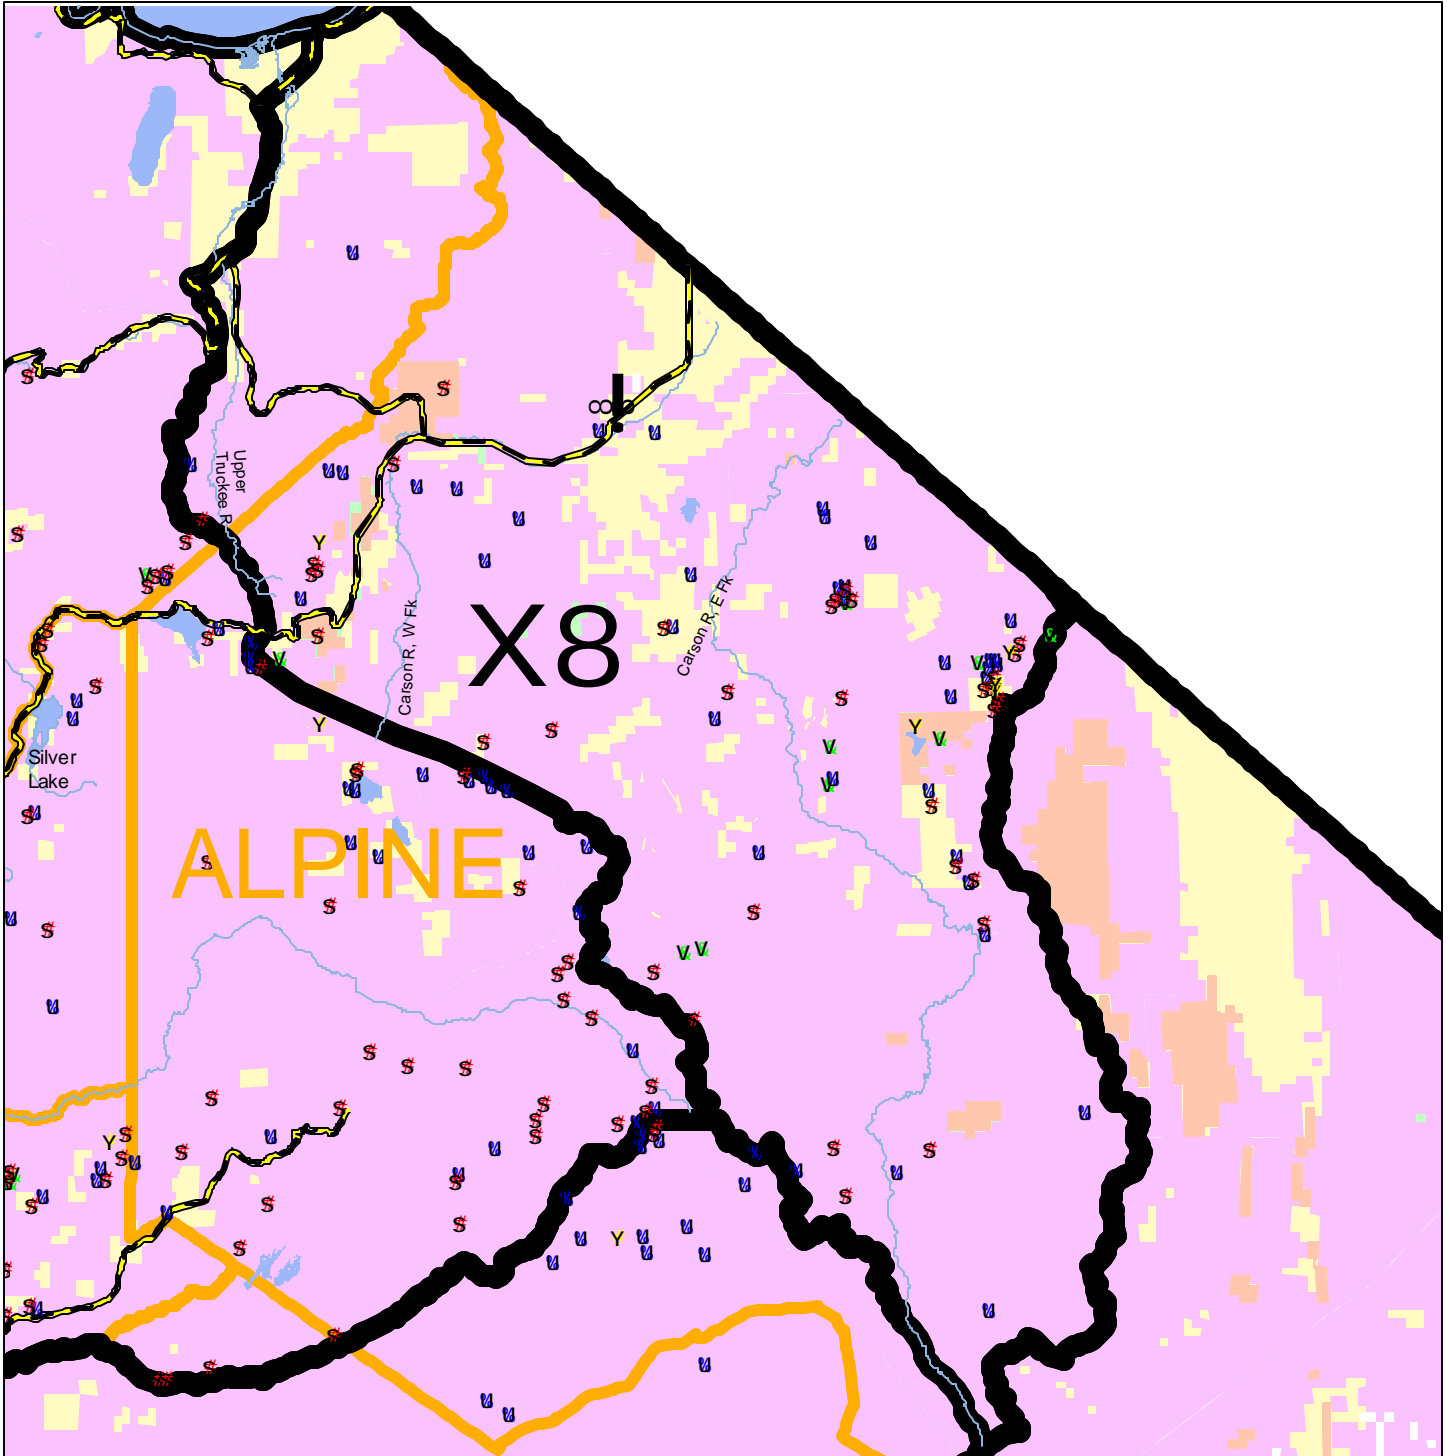

Deer Spotkill Map 2002 Season Sacramento Valley Central Sierra Region Zone X8

Deer Hunter: This map was created from location information you provided on your deer tag report cards. We hope you find it helpful.

Legend			Deer Zone Boundary		Federal Land
	Opening Weekend		County Line		Private Land
	Mid-Season		Major Lakes		DFG Land
	Closing Week		Major Rivers		Other State Land
	Archery		Major Highways		

Projection: Albers Equal-Area Conic
Approx. Scale: 1:345,000
May 28, 2003
Sara Holm, Wildlife Management

2 0 2 Miles