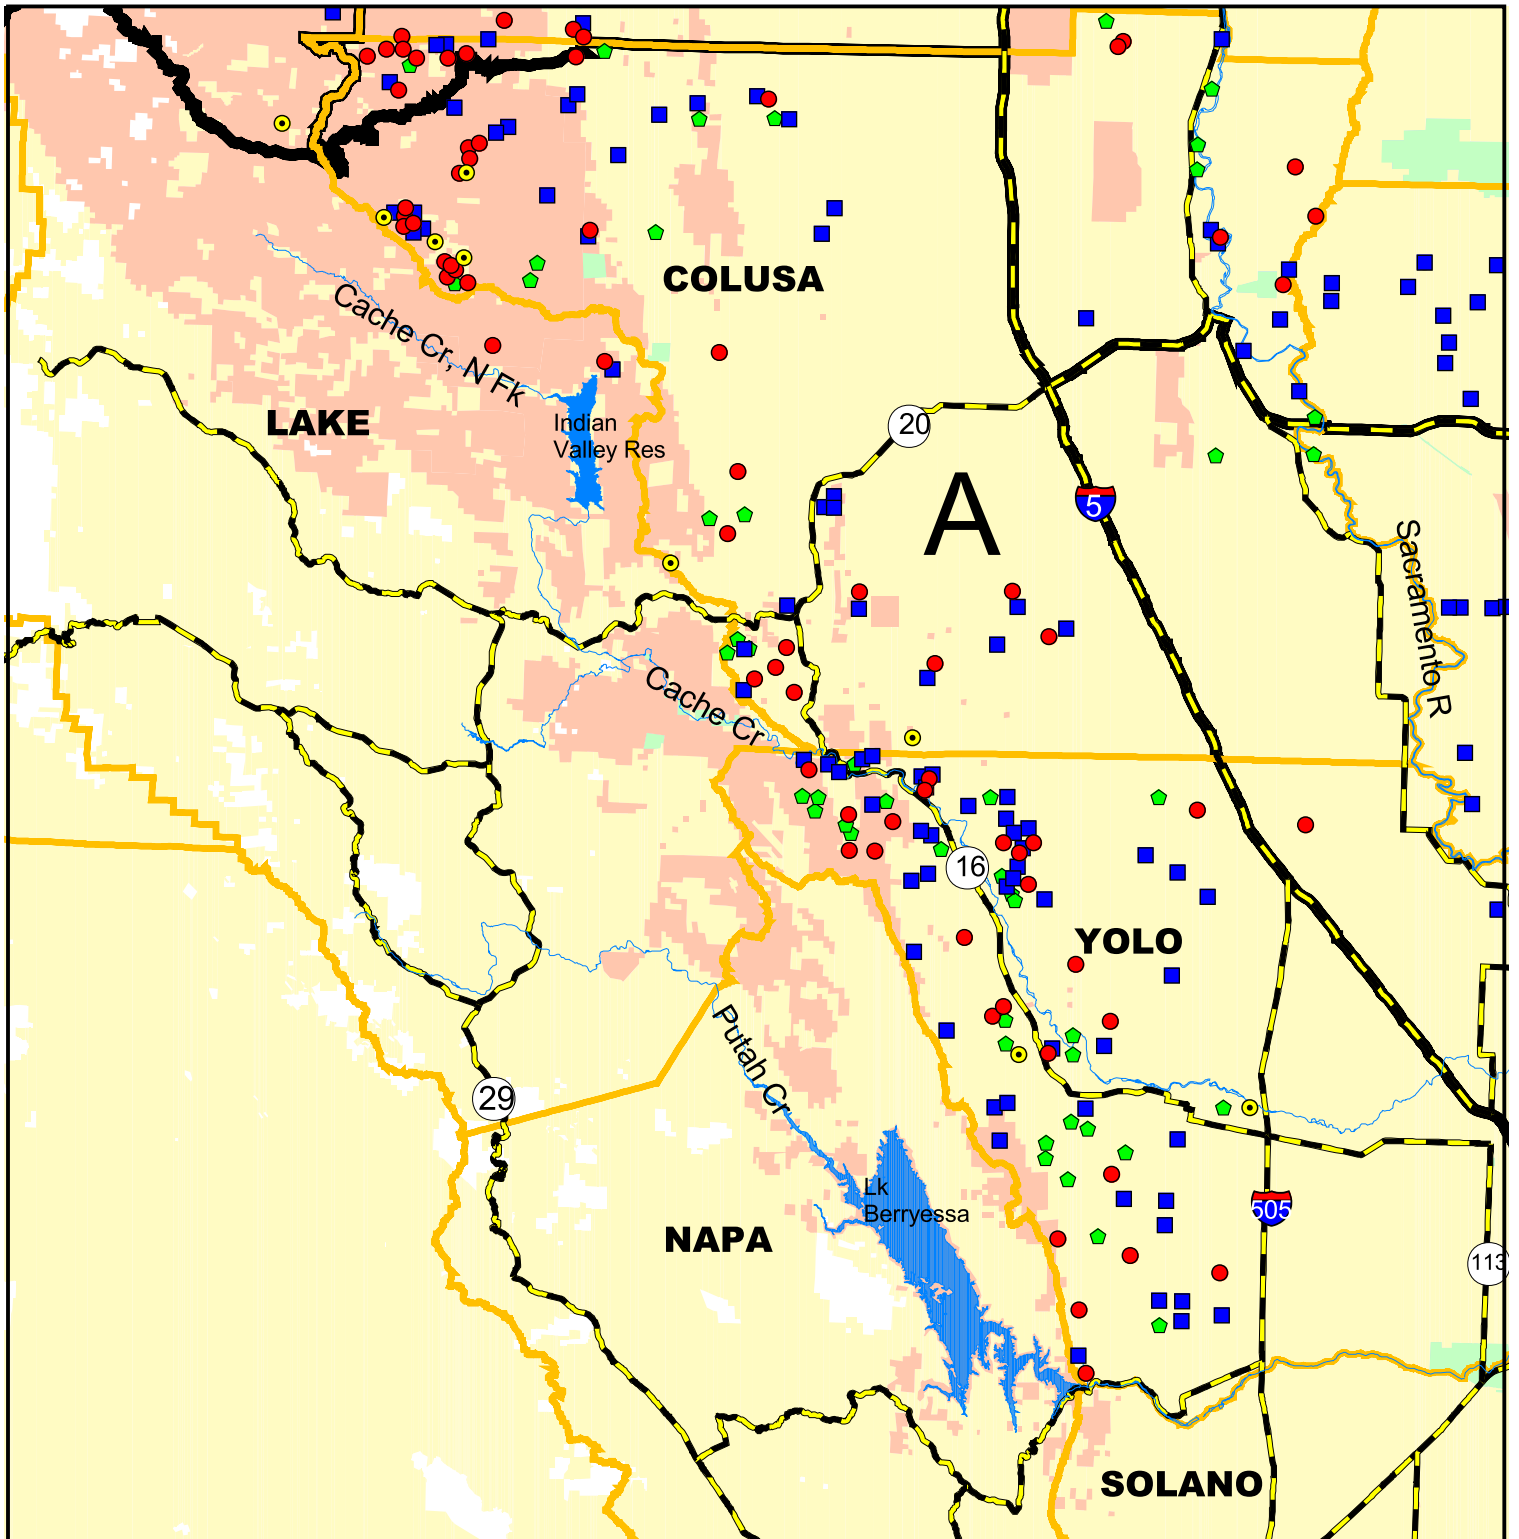

Wildlife Management Deer Spotkill Map

2006 Season

North Central Region

Zone A

Deer Hunters: This map was created from location information you provided on your deer tag report cards. We hope you find it helpful.

Legend	Deer Zone Boundary	Federal Land
Archery	County Line	Private Land
Opening Weekend	Major Lakes	DFG Land
Mid-Season	Major Rivers	Other State Land
Closing Week	Major Highways	

Projection: Albers Equal-Area Conic
 Approx. Scale: 1:550,000
 August 8, 2007
 Sara Holm, WLM