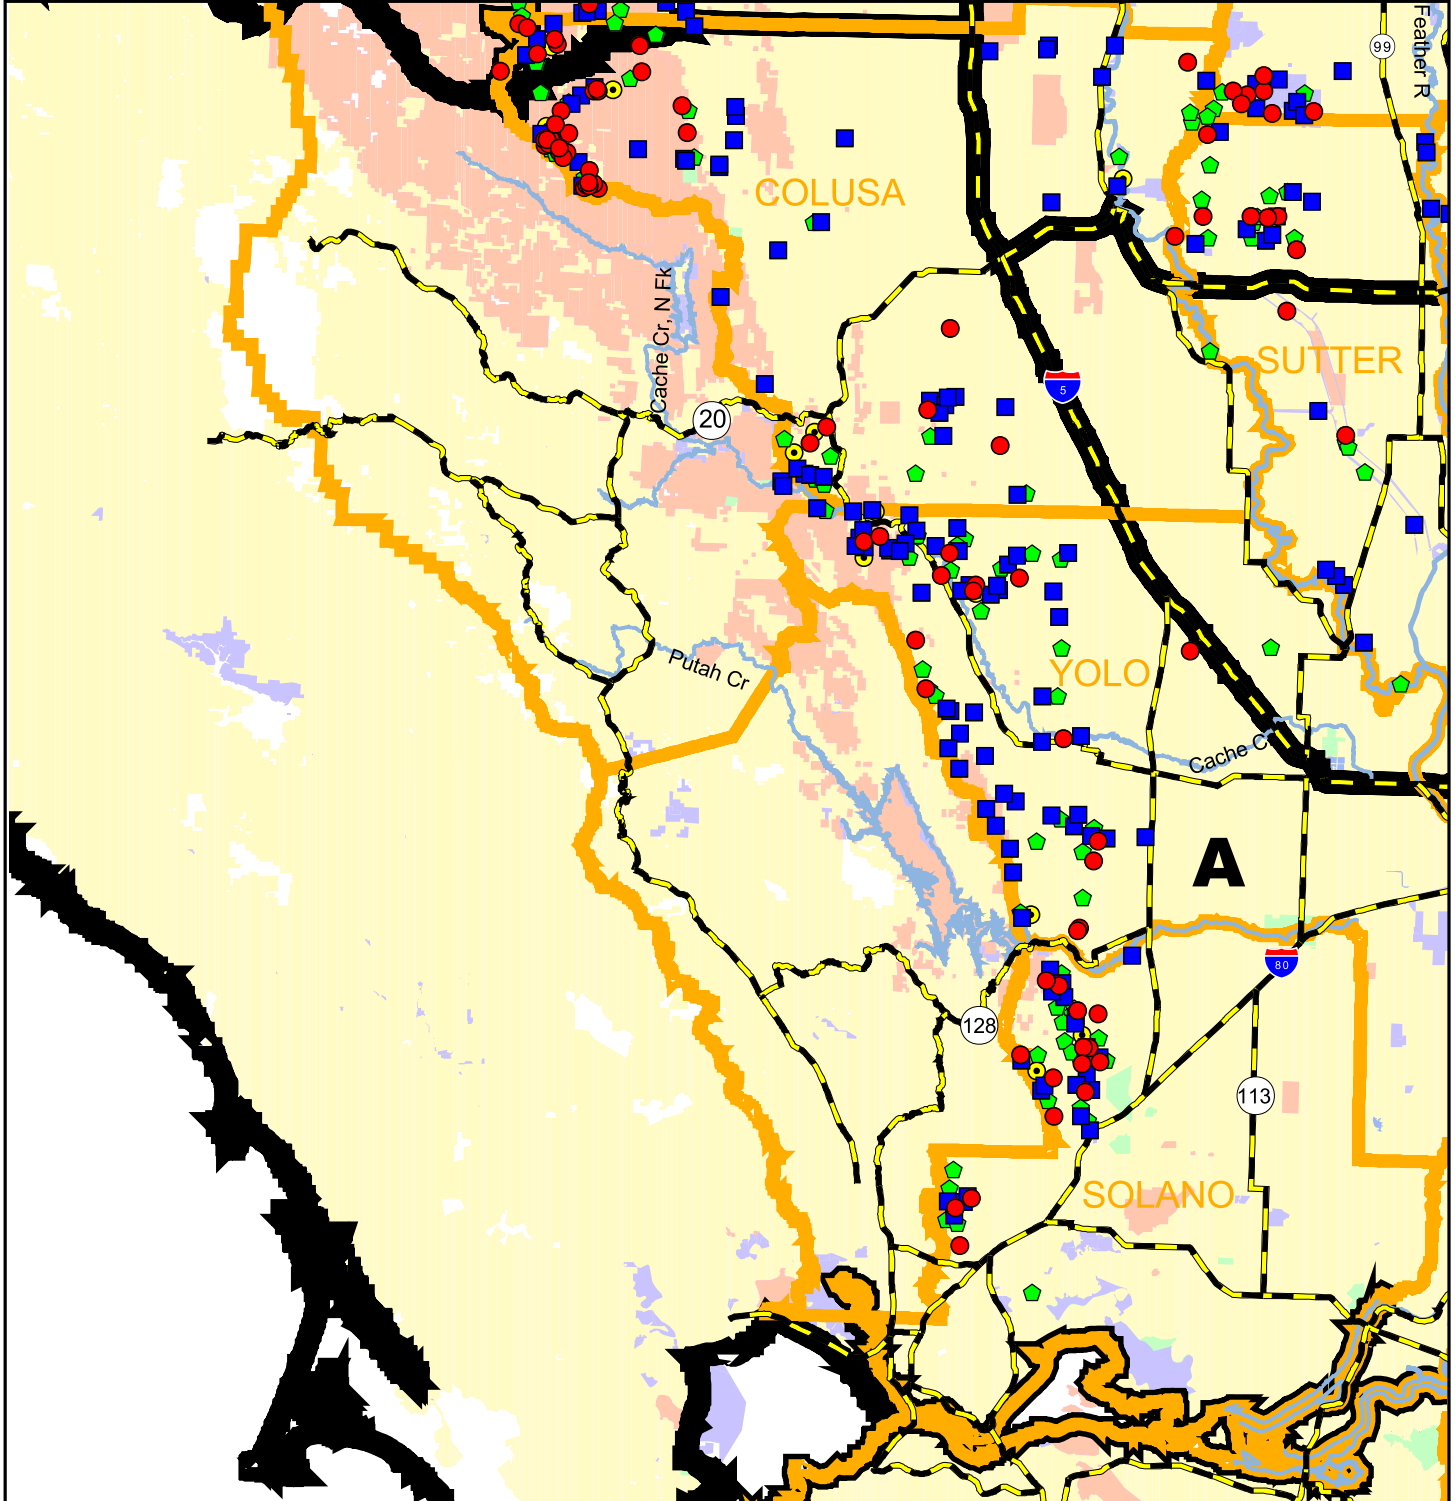

Wildlife Management Deer Spotkill Map 2005 Season Sacramento Valley Central Sierra Region Zone A

Deer Hunter: This map was created from location information you provided on your deer tag report cards. We hope you find it helpful.

Legend	
	Opening Weekend
	Mid-Season
	Closing Week
	Archery
	Deer Zone Boundary
	County Line
	Major Lakes
	Major Rivers
	Major Highways
	Federal Land
	Private Land
	DFG Land
	Other State Land

Projection: Albers Equal-Area Conic
Approx. Scale: 1:800,000
June 7, 2006
Sara Holm, Wildlife Management

0 2 Miles