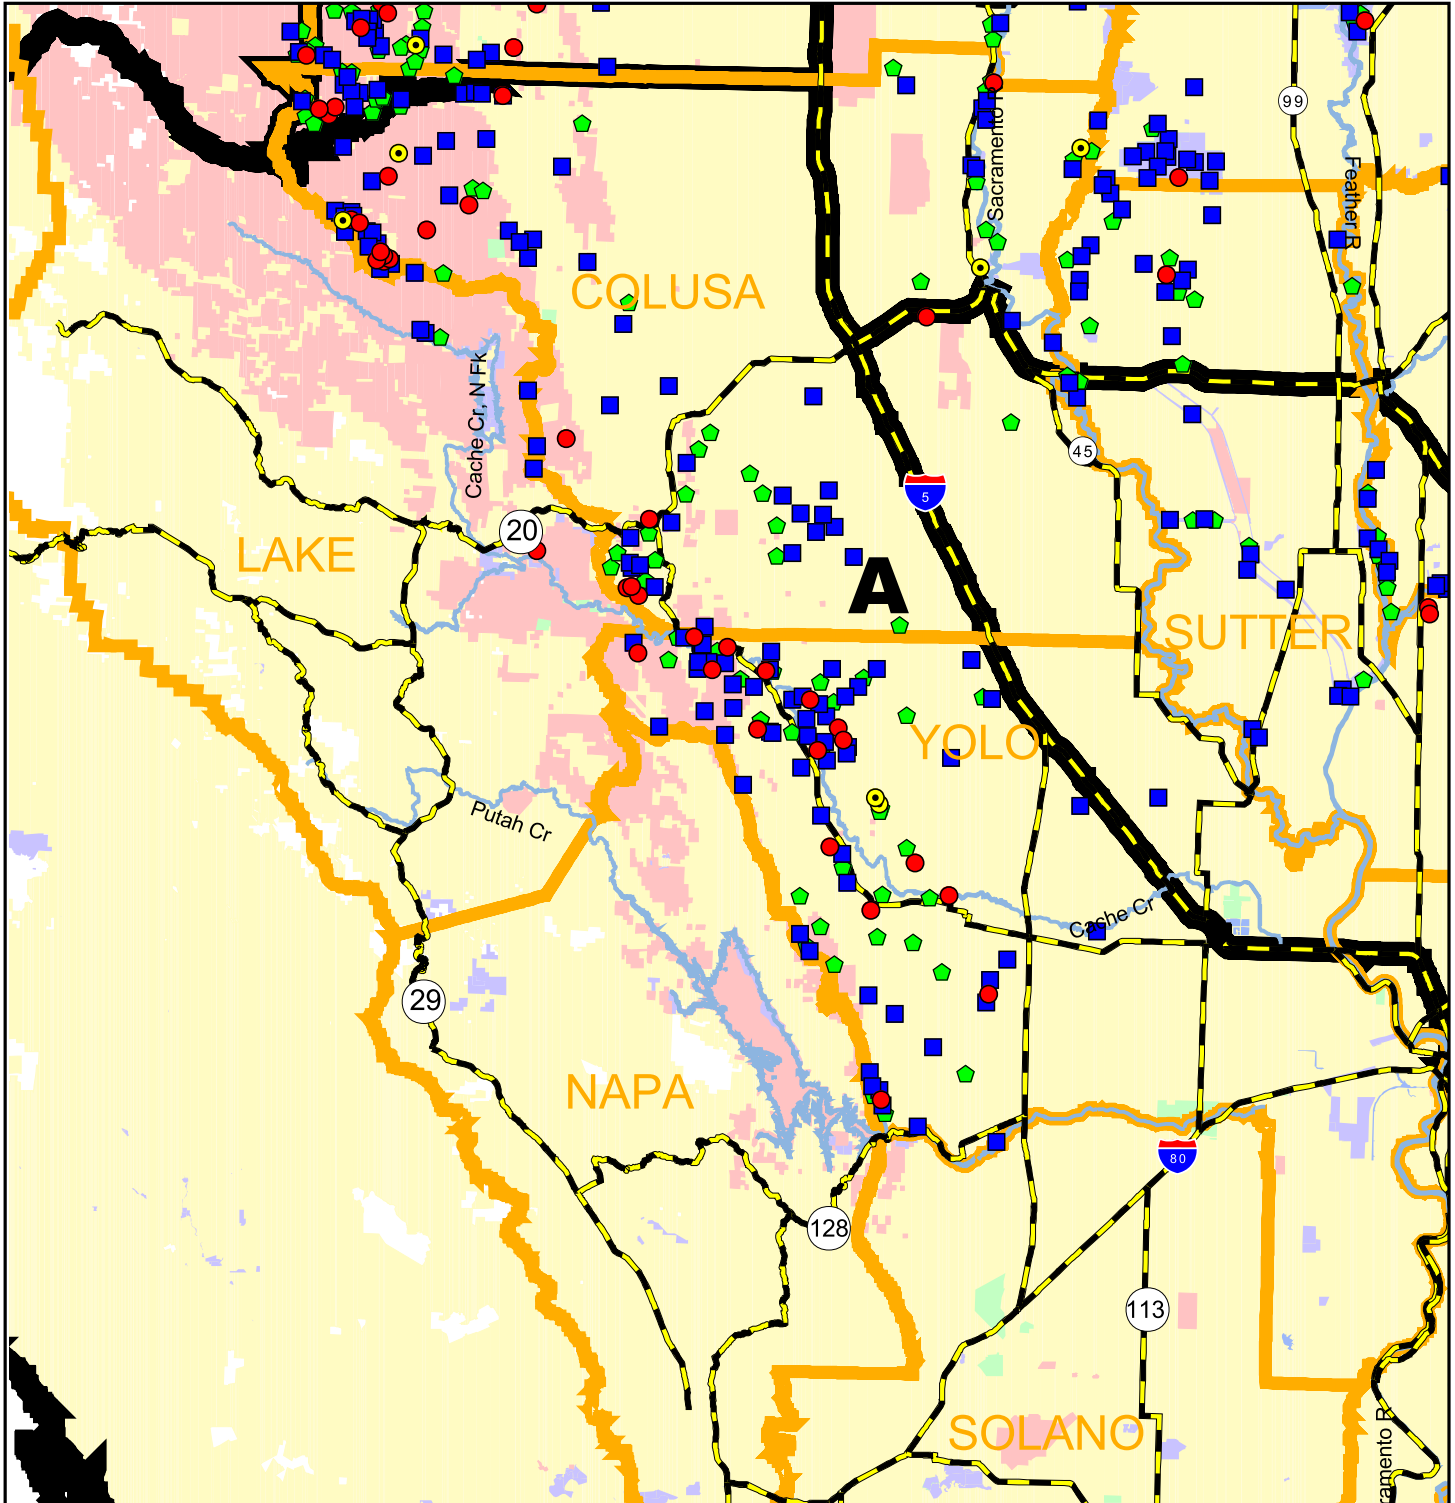

# Wildlife Management Deer Spotkill Map

## 2004 Season

### Sacramento Valley Central Sierra Region

#### Zone A

Deer Hunter: This map was created from location information you provided on your deer tag report cards. We hope you find it helpful.

<b>Legend</b>			Deer Zone Boundary		Federal Land
	Opening Weekend		County Line		Private Land
	Mid-Season		Major Lakes		DFG Land
	Closing Week		Major Rivers		Other State Land
	Archery		Major Highways		