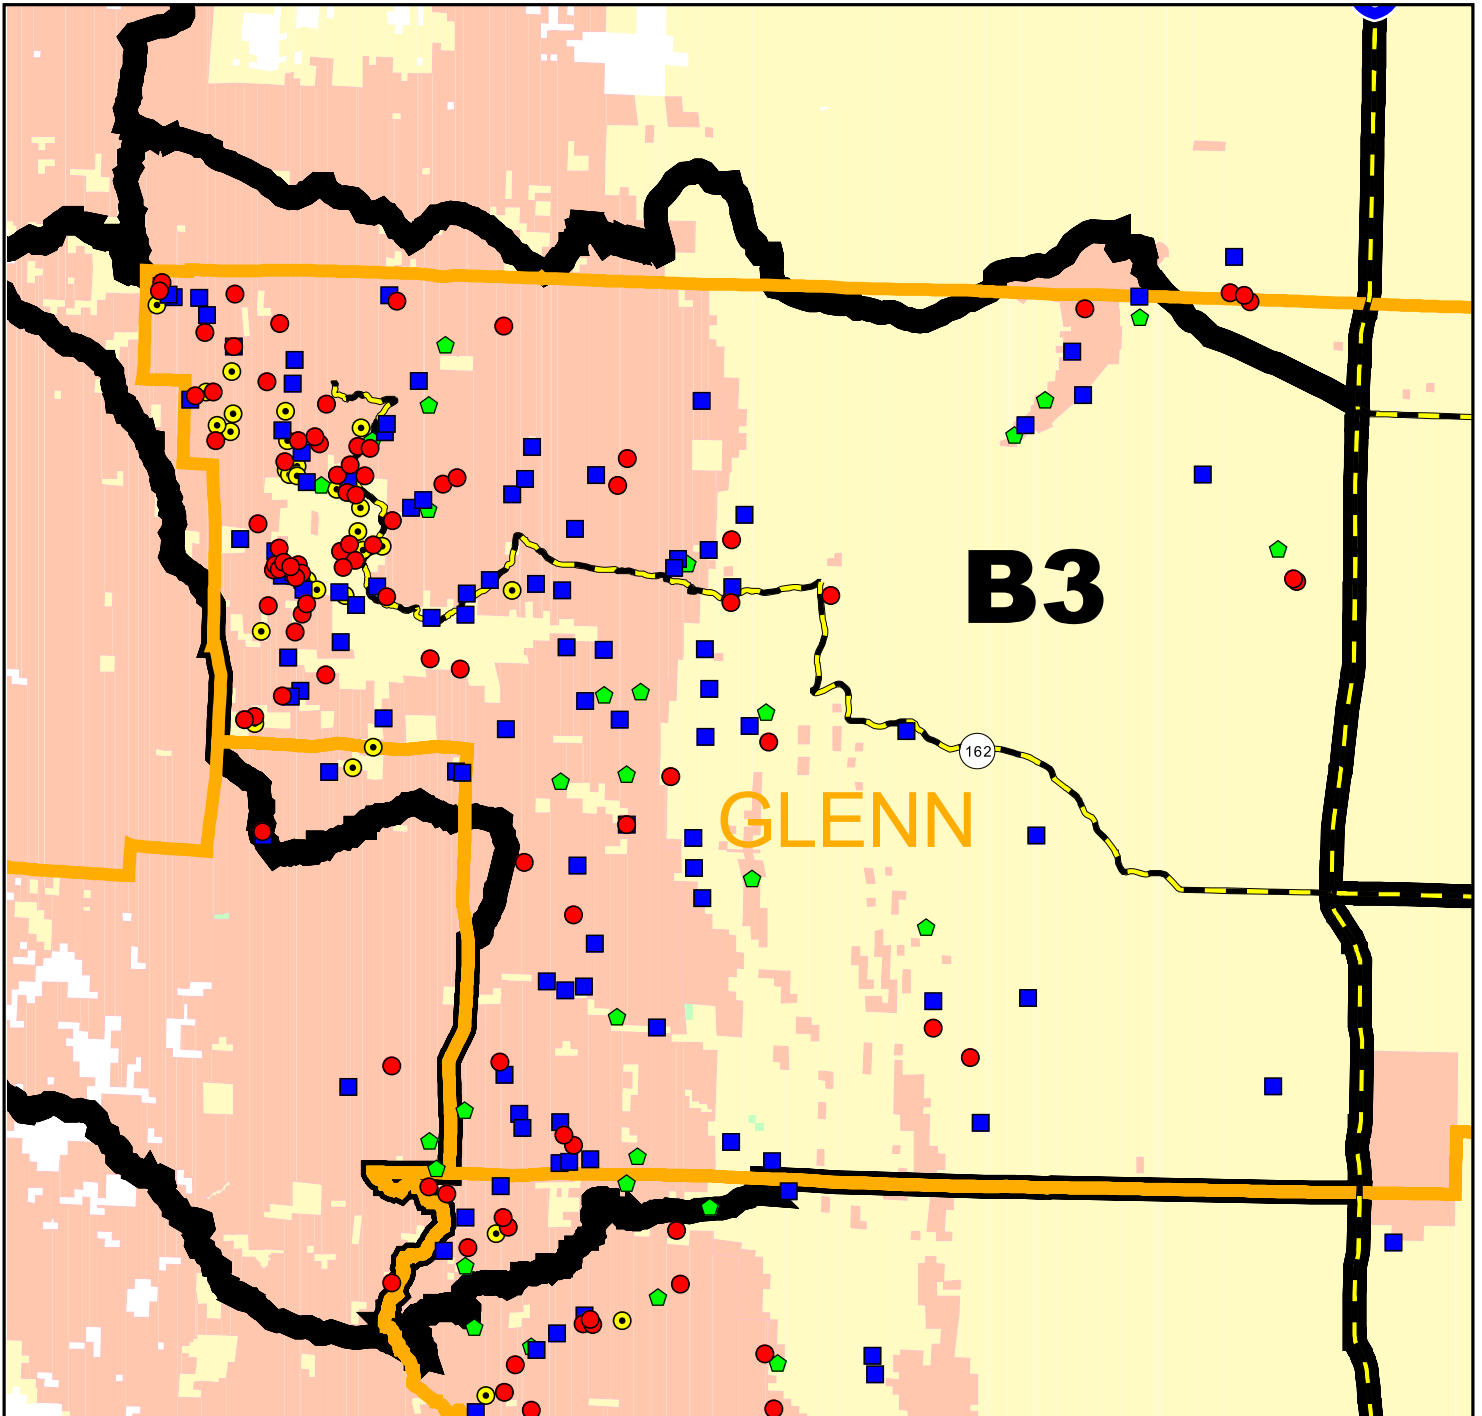

Wildlife Management Deer Spotkill Map 2005 Season Sacramento Valley Central Sierra Region Zone B3

Deer Hunter: This map was created from location information you provided on your deer tag report cards. We hope you find it helpful.

Legend		Deer Zone Boundary	Federal Land	 Projection: Albers Equal-Area Conic Approx. Scale: 1:350,000 June 7, 2005 Sara Holm, Wildlife Management
Opening Weekend	County Line	Private Land	DFG Land	
Mid-Season	Major Lakes	DFG Land	Other State Land	
Closing Week	Major Rivers	Major Highways		
Archery				