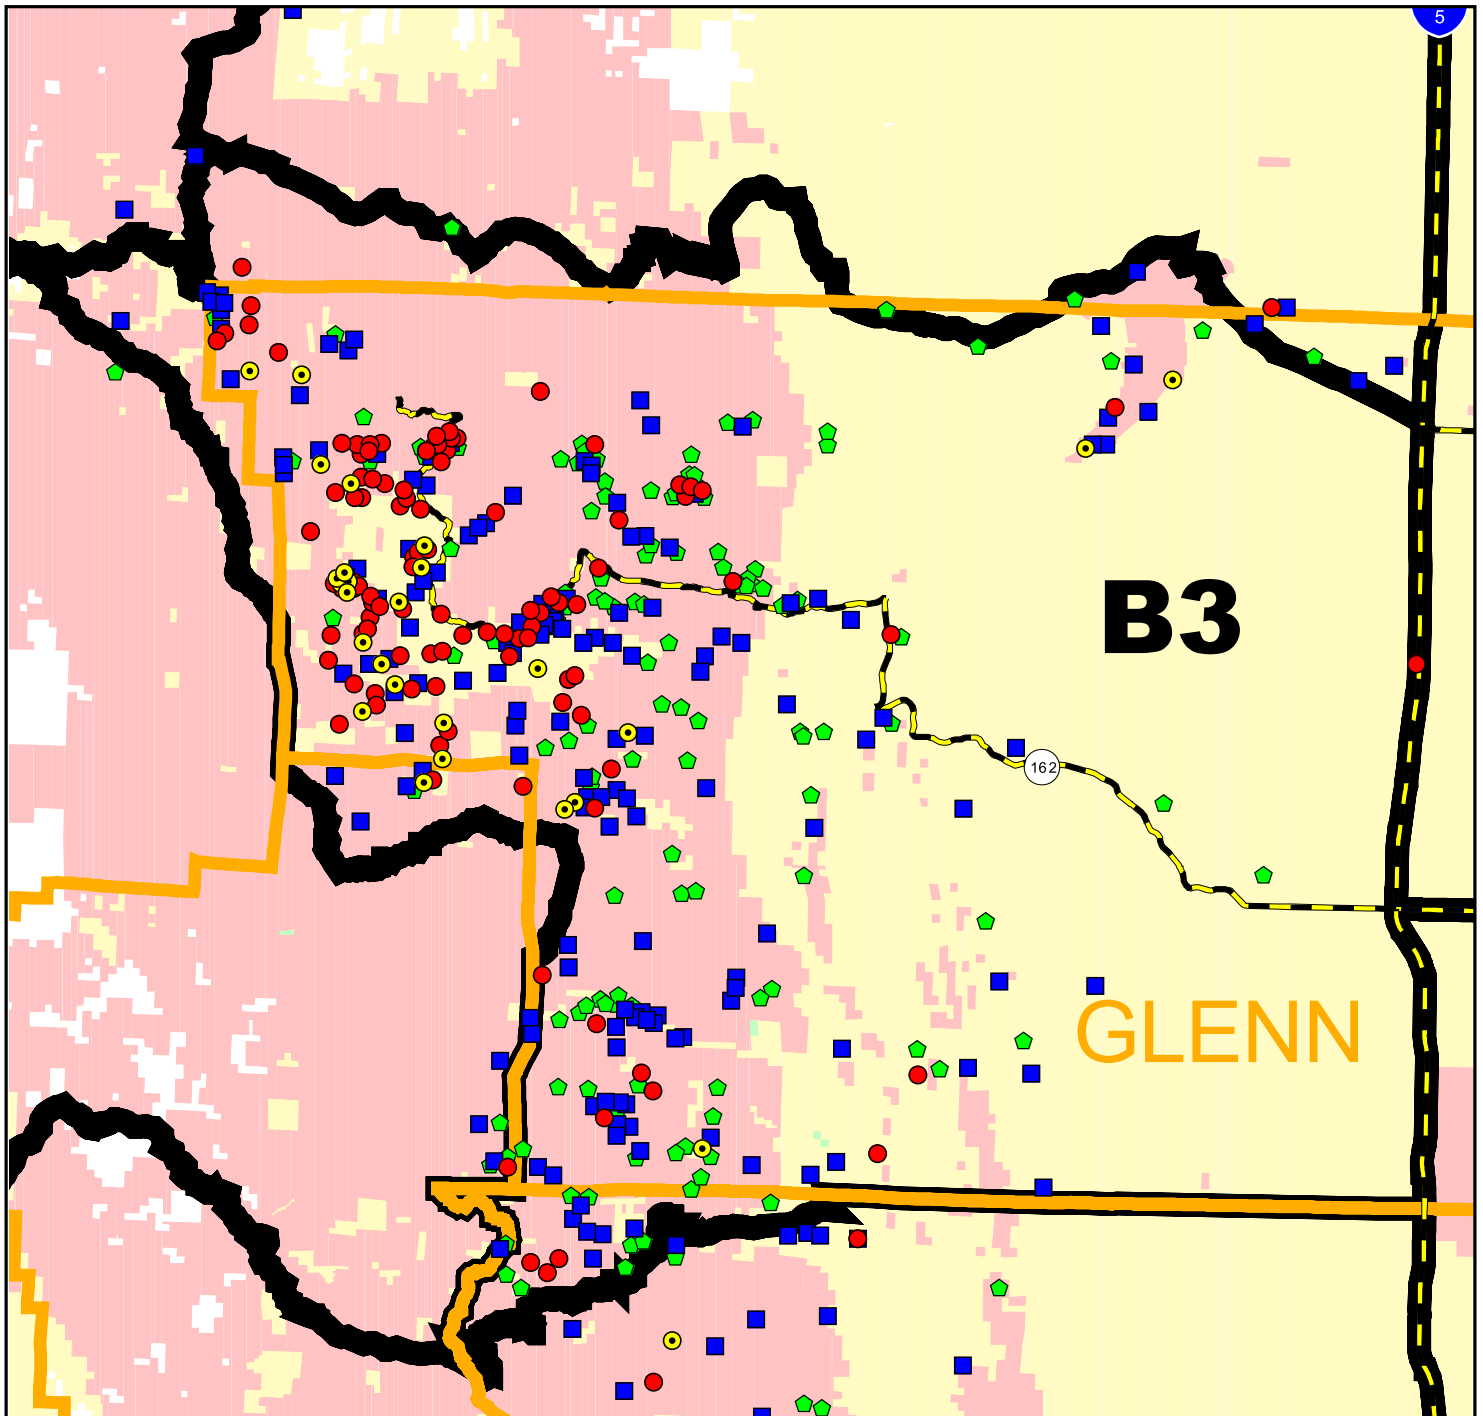

Wildlife Management Deer Spotkill Map

2004 Season

Sacramento Valley Central Sierra Region

Zone B3

Deer Hunter: This map was created from location information you provided on your deer tag report cards. We hope you find it helpful.

Legend	Deer Zone Boundary	Federal Land
Opening Weekend	County Line	Private Land
Mid-Season	Major Lakes	DFG Land
Closing Week	Major Rivers	Other State Land
Archery	Major Highways	

Projection: Albers Equal-Area Conic
 Approx. Scale: 1:350,000
 May 31, 2005
 Sara Holm, Wildlife Management