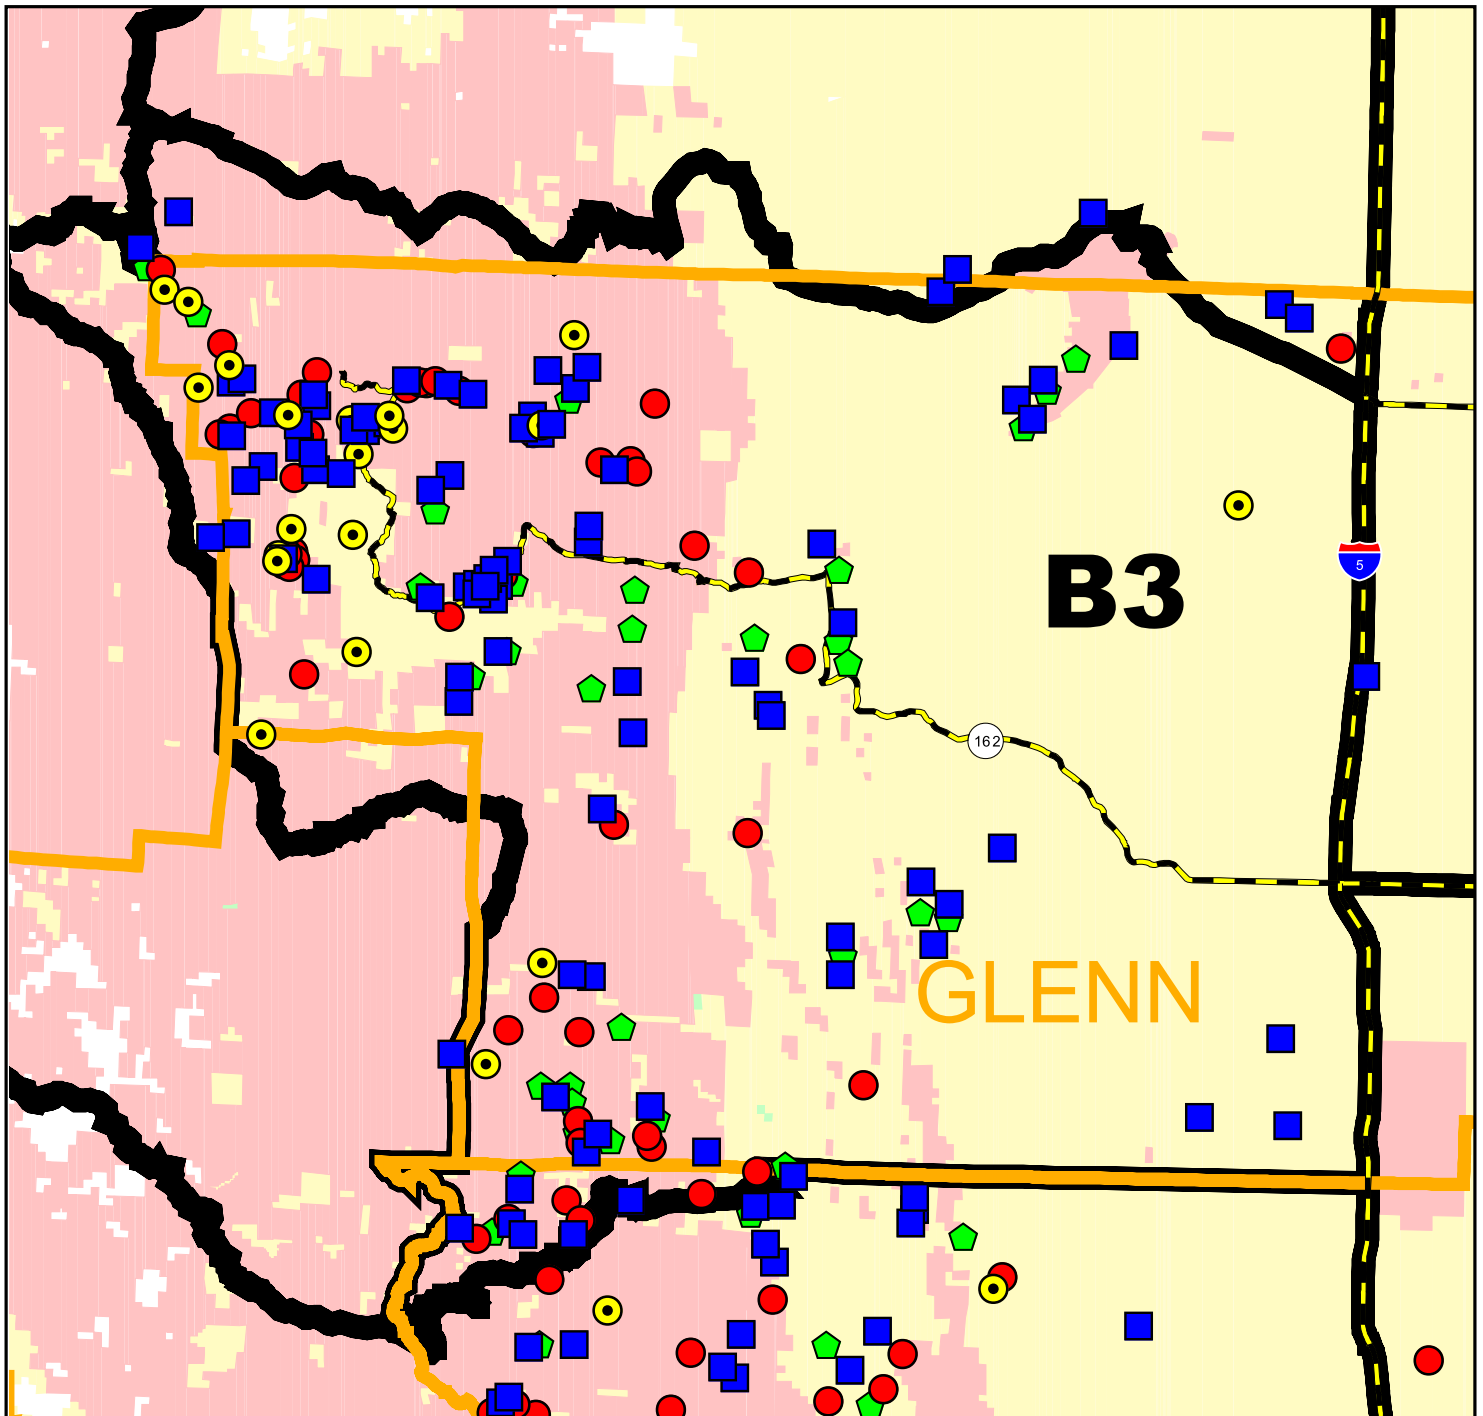

Wildlife Management Deer Spotkill Map

2003 Season

Sacramento Valley Central Sierra Region

Zone B3

Deer Hunter: This map was created from location information you provided on your deer tag report cards. We hope you find it helpful.

Legend		Deer Zone Boundary		Federal Land
		County Line		Private Land
		Major Lakes		DFG Land
		Major Rivers		Other State Land
		Major Highways	 Projection: Albers Equal-Area Conic Approx. Scale: 1:350,000 May 17, 2004 Sara Holm, Wildlife Management 2 0 2 Miles	