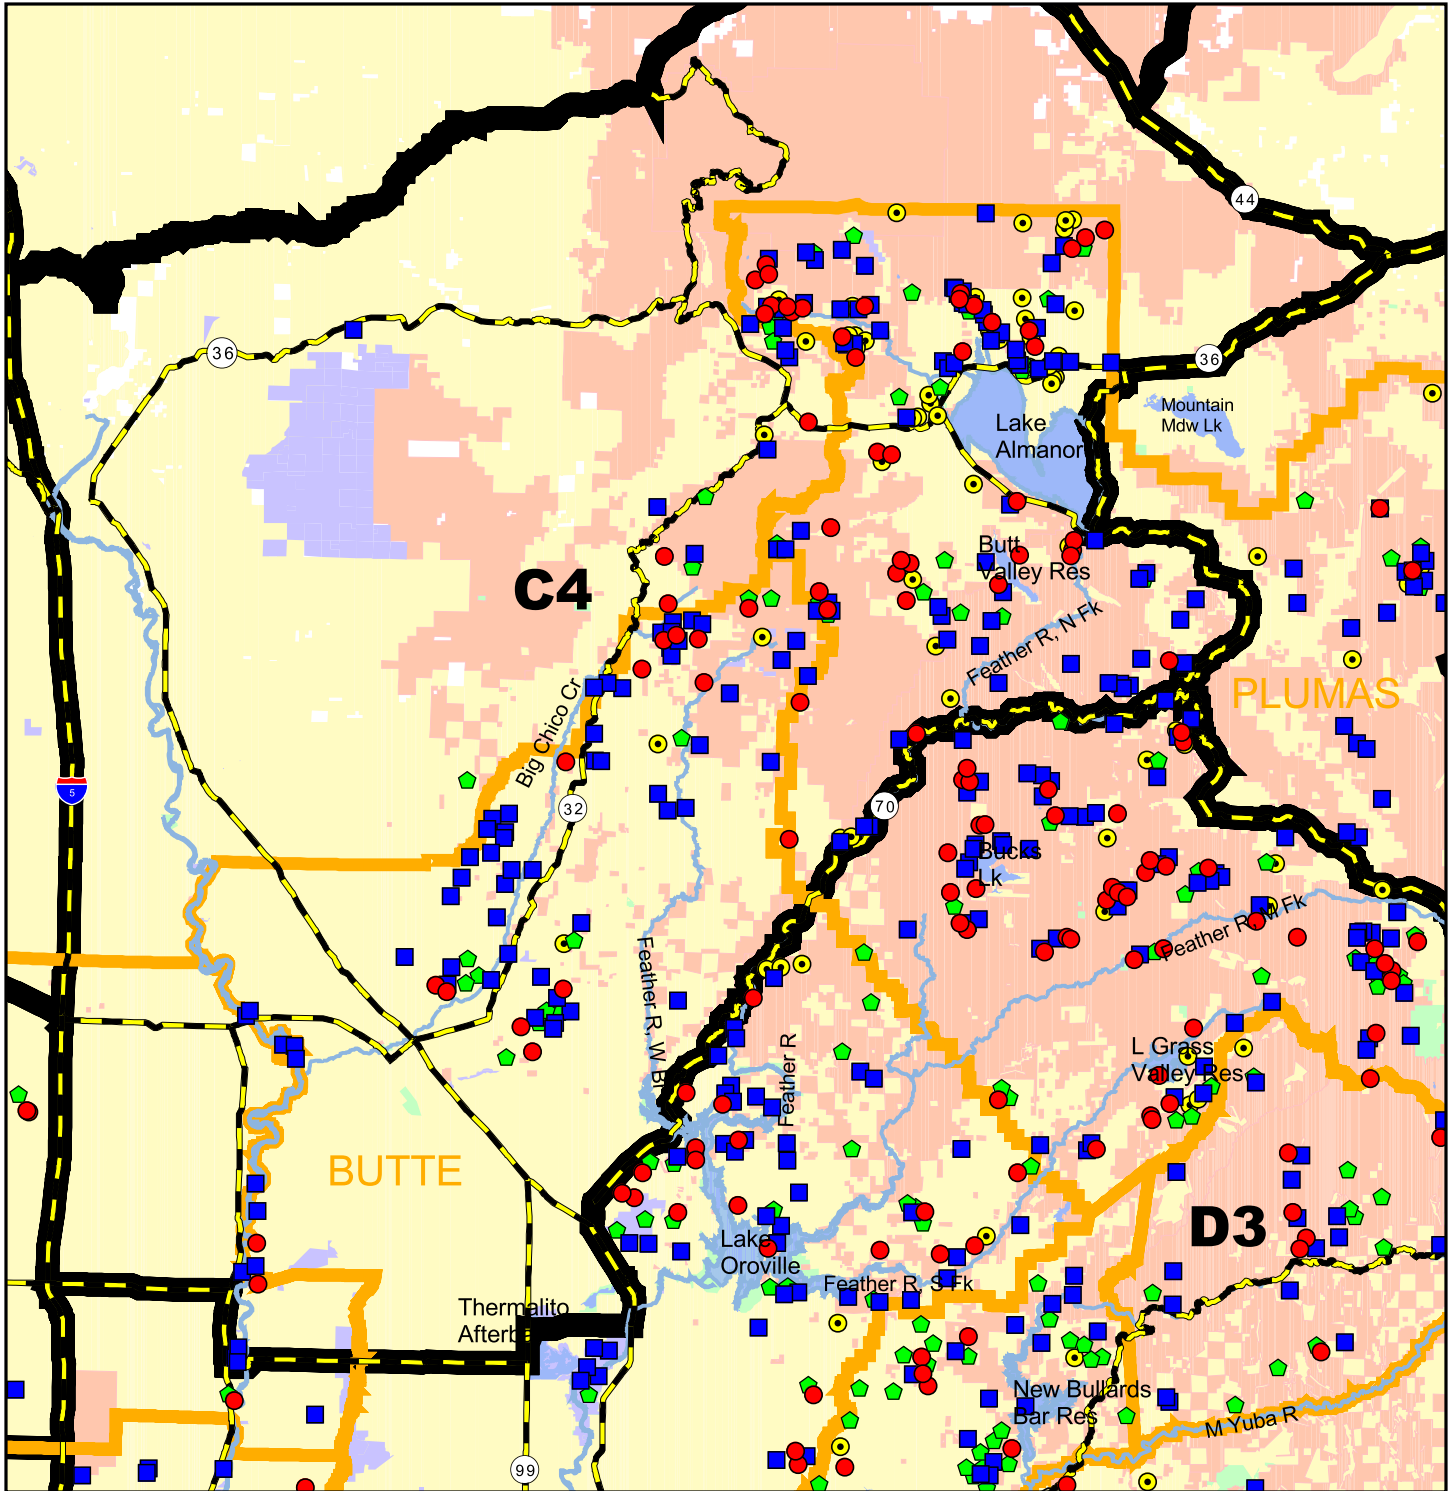

Wildlife Management Deer Spotkill Map 2005 Season Sacramento Valley Central Sierra Region Zone C4

Deer Hunter: This map was created from location information you provided on your deer tag report cards. We hope you find it helpful.

Legend	
	Opening Weekend
	Mid-Season
	Closing Week
	Archery
	Deer Zone Boundary
	County Line
	Major Lakes
	Major Rivers
	Major Highways
	Federal Land
	Private Land
	DFG Land
	Other State Land

Projection: Albers Equal-Area Conic
Approx. Scale: 1:710,000
June 7, 2006
Sara Holm, Wildlife Management

2 0 2 Miles