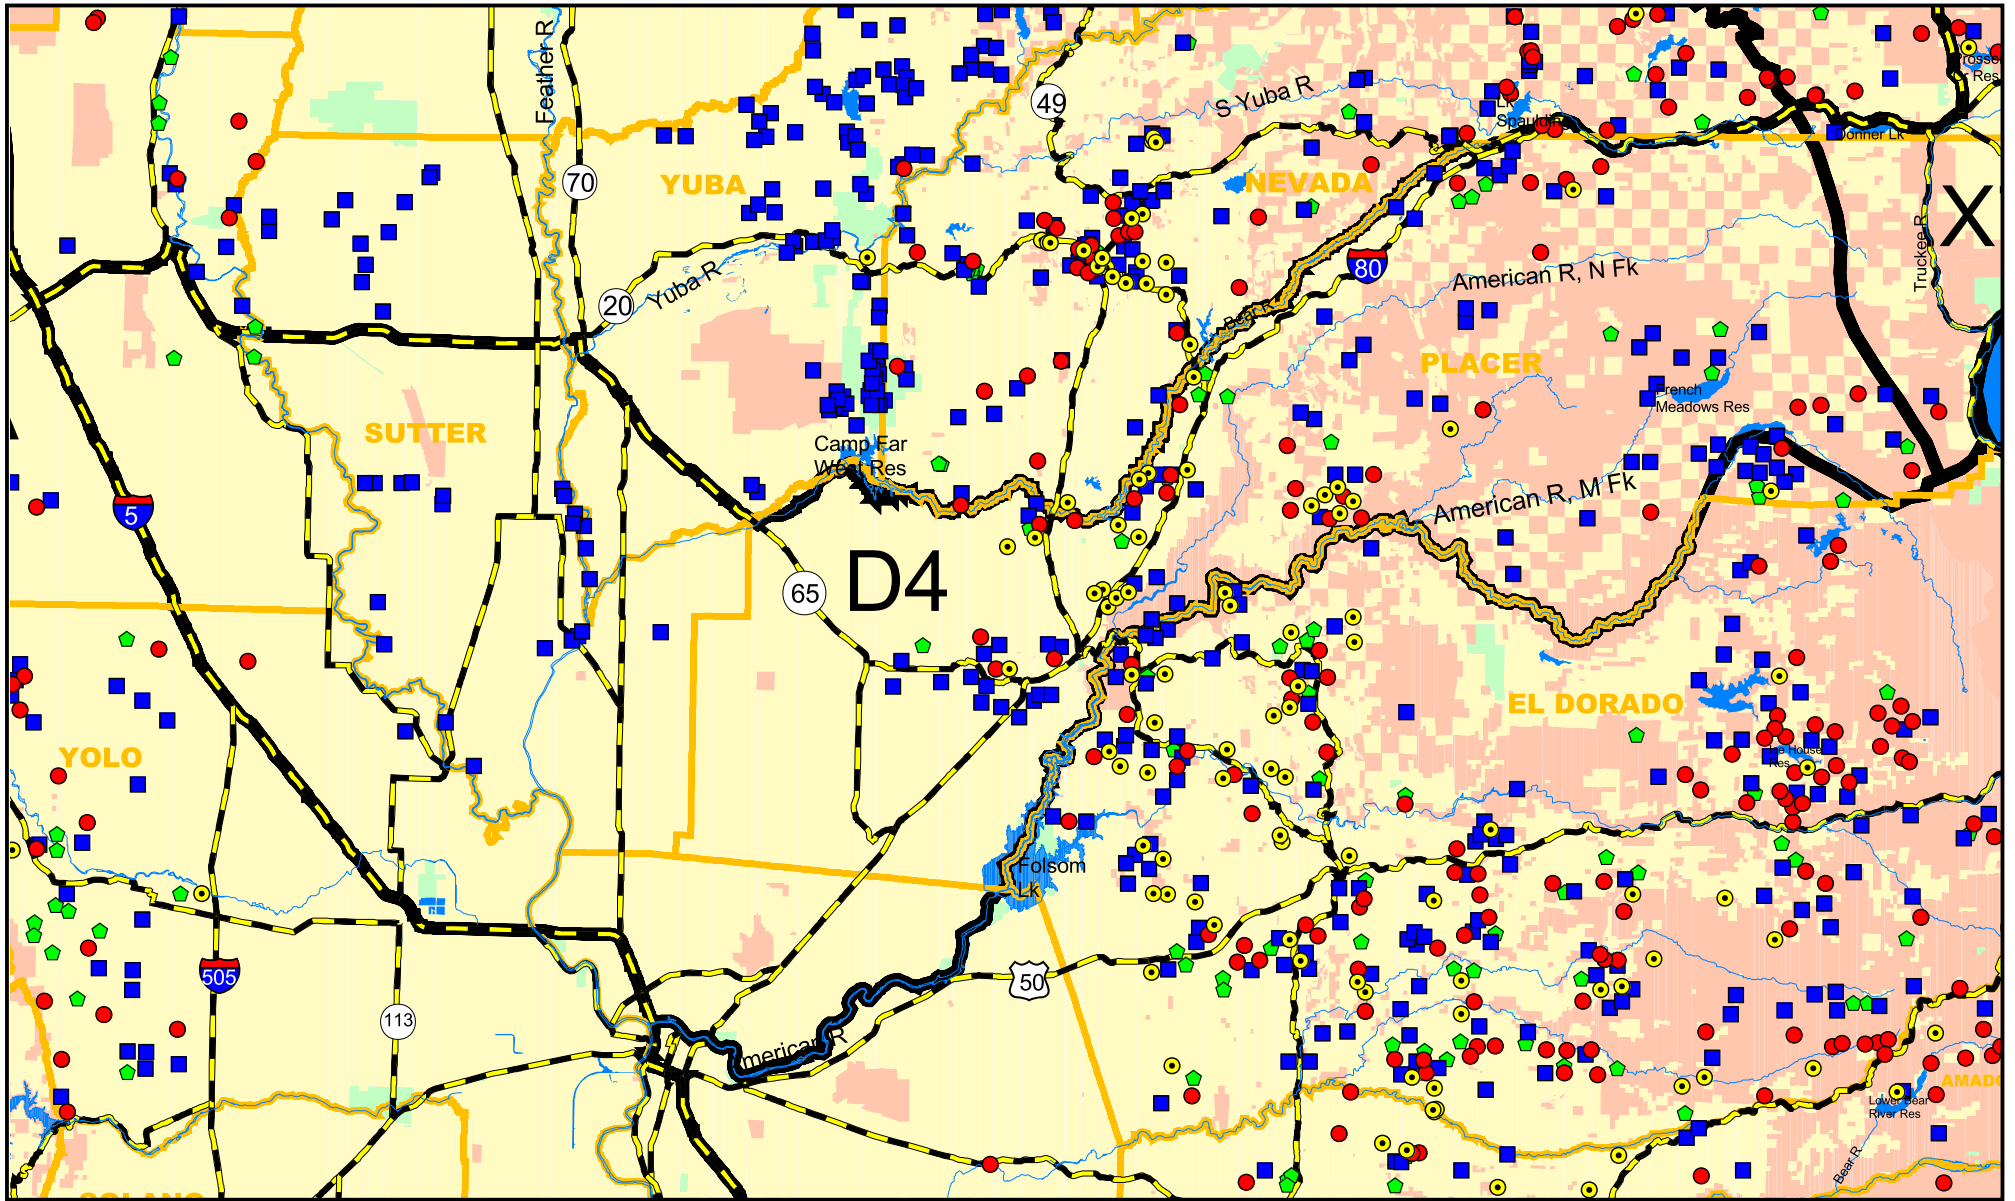

Wildlife Management Deer Spotkill Map

2006 Season

North Central Region

Zone D4

Deer Hunters: This map was created from location information you provided on your deer tag report cards. We hope you find it helpful.

	Archery		Deer Zone Boundary		Federal Land
	Opening Weekend		County Line		Private Land
	Mid-Season		Major Lakes		DFG Land
	Closing Week		Major Rivers		Other State Land
					Major Highways

Projection: Albers Equal-Area Conic
 Approx. Scale: 1:67,000
 August 8, 2007
 Sara Helm, WLM1

0 4 Miles