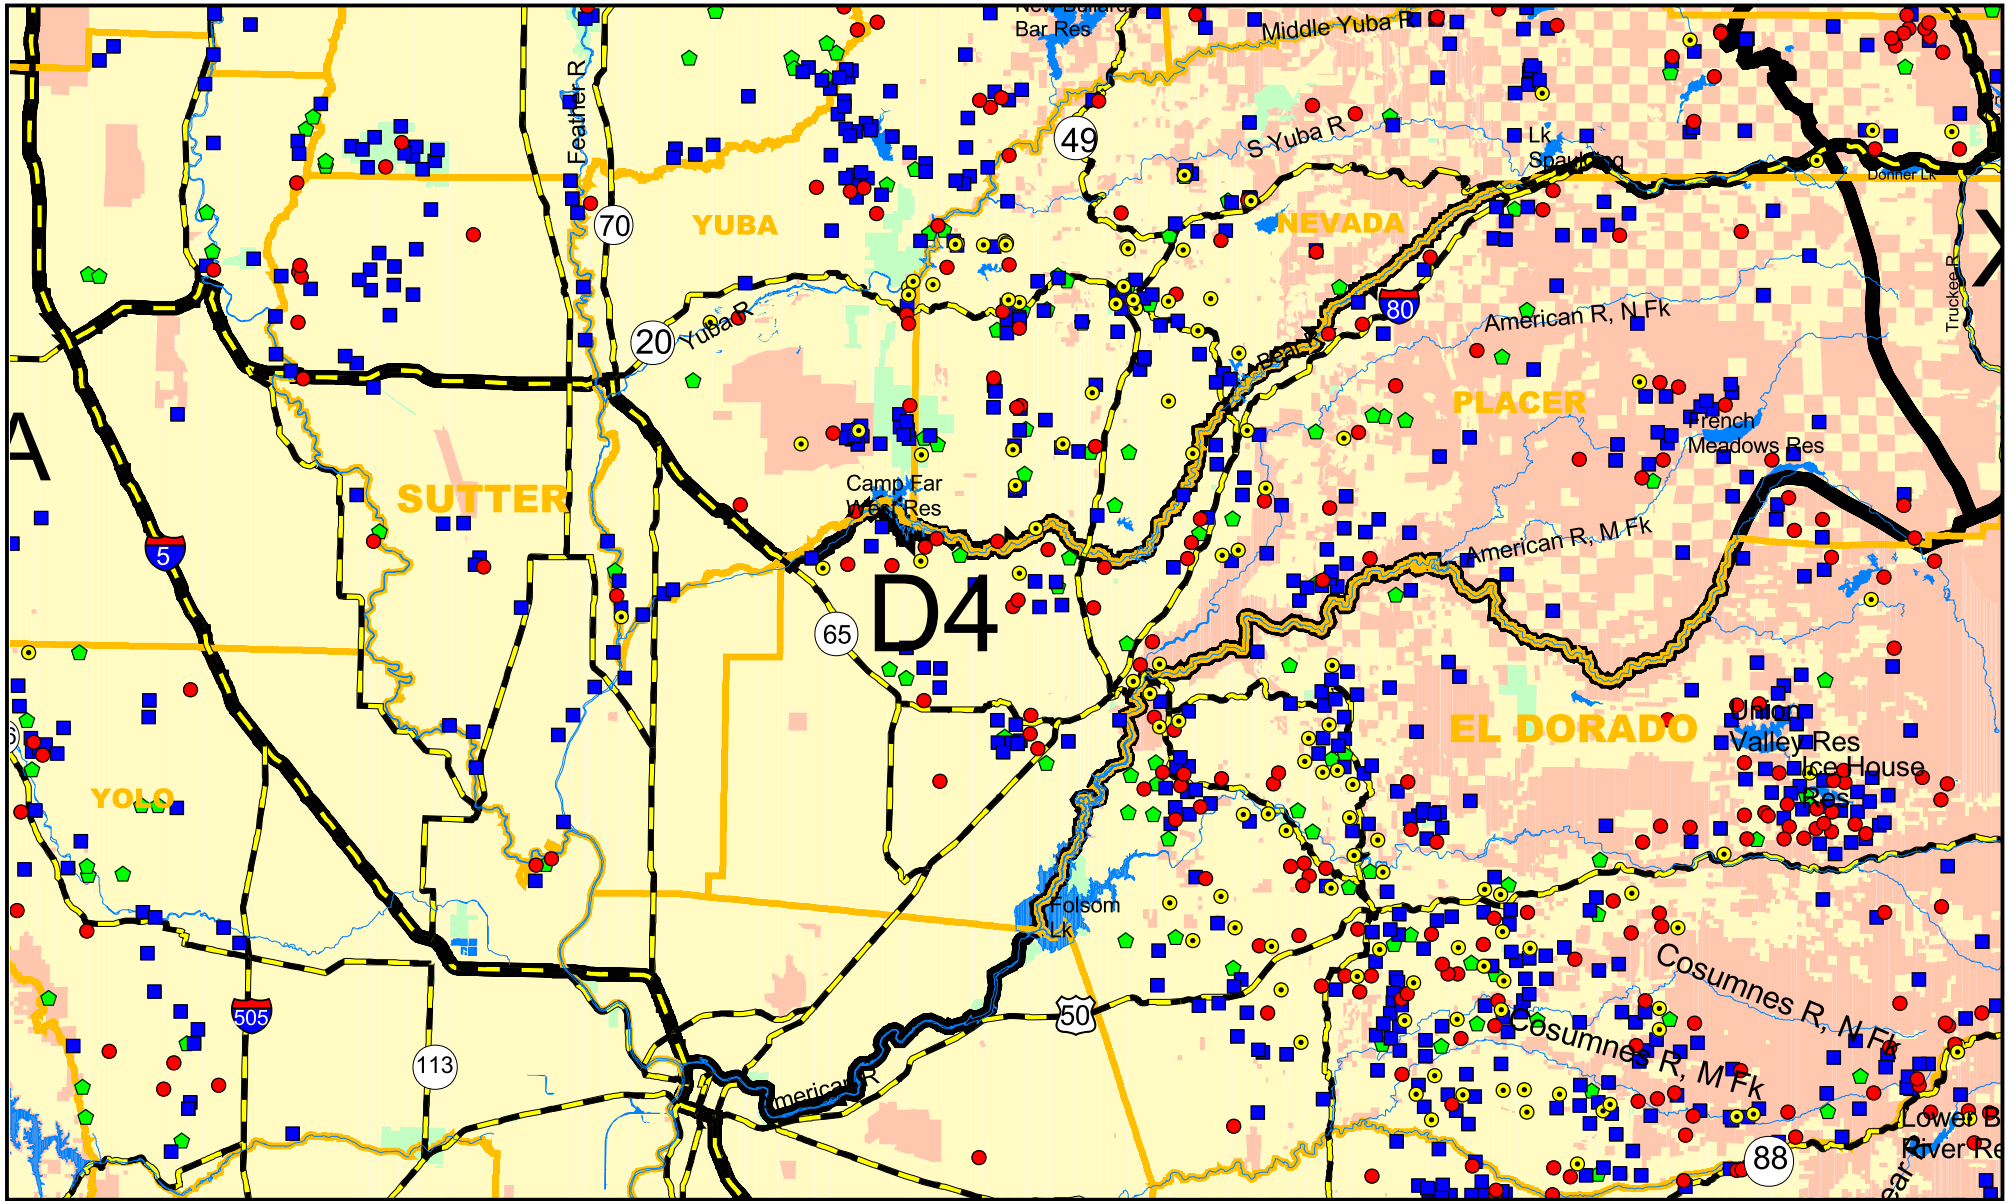

Wildlife Management Deer Spotkill Map

North Central Region

2007 Season

Zone D4

Deer Hunters: This map was created from location information you provided on your deer tag report cards. We hope you find it helpful.

Legend	
	Archery
	Opening Weekend
	Mid-Season
	Closing Week
	Deer Zone Boundary
	County Line
	Major Lakes
	Major Rivers
	Major Highways
	Federal Land
	Private Land
	DFG Land
	Other State Land

Projection: Albers Equal-Area Conic
 Approx. Scale: 1:670,000
 August 28, 2009
 Sara Helm, WLM

0 4 Miles