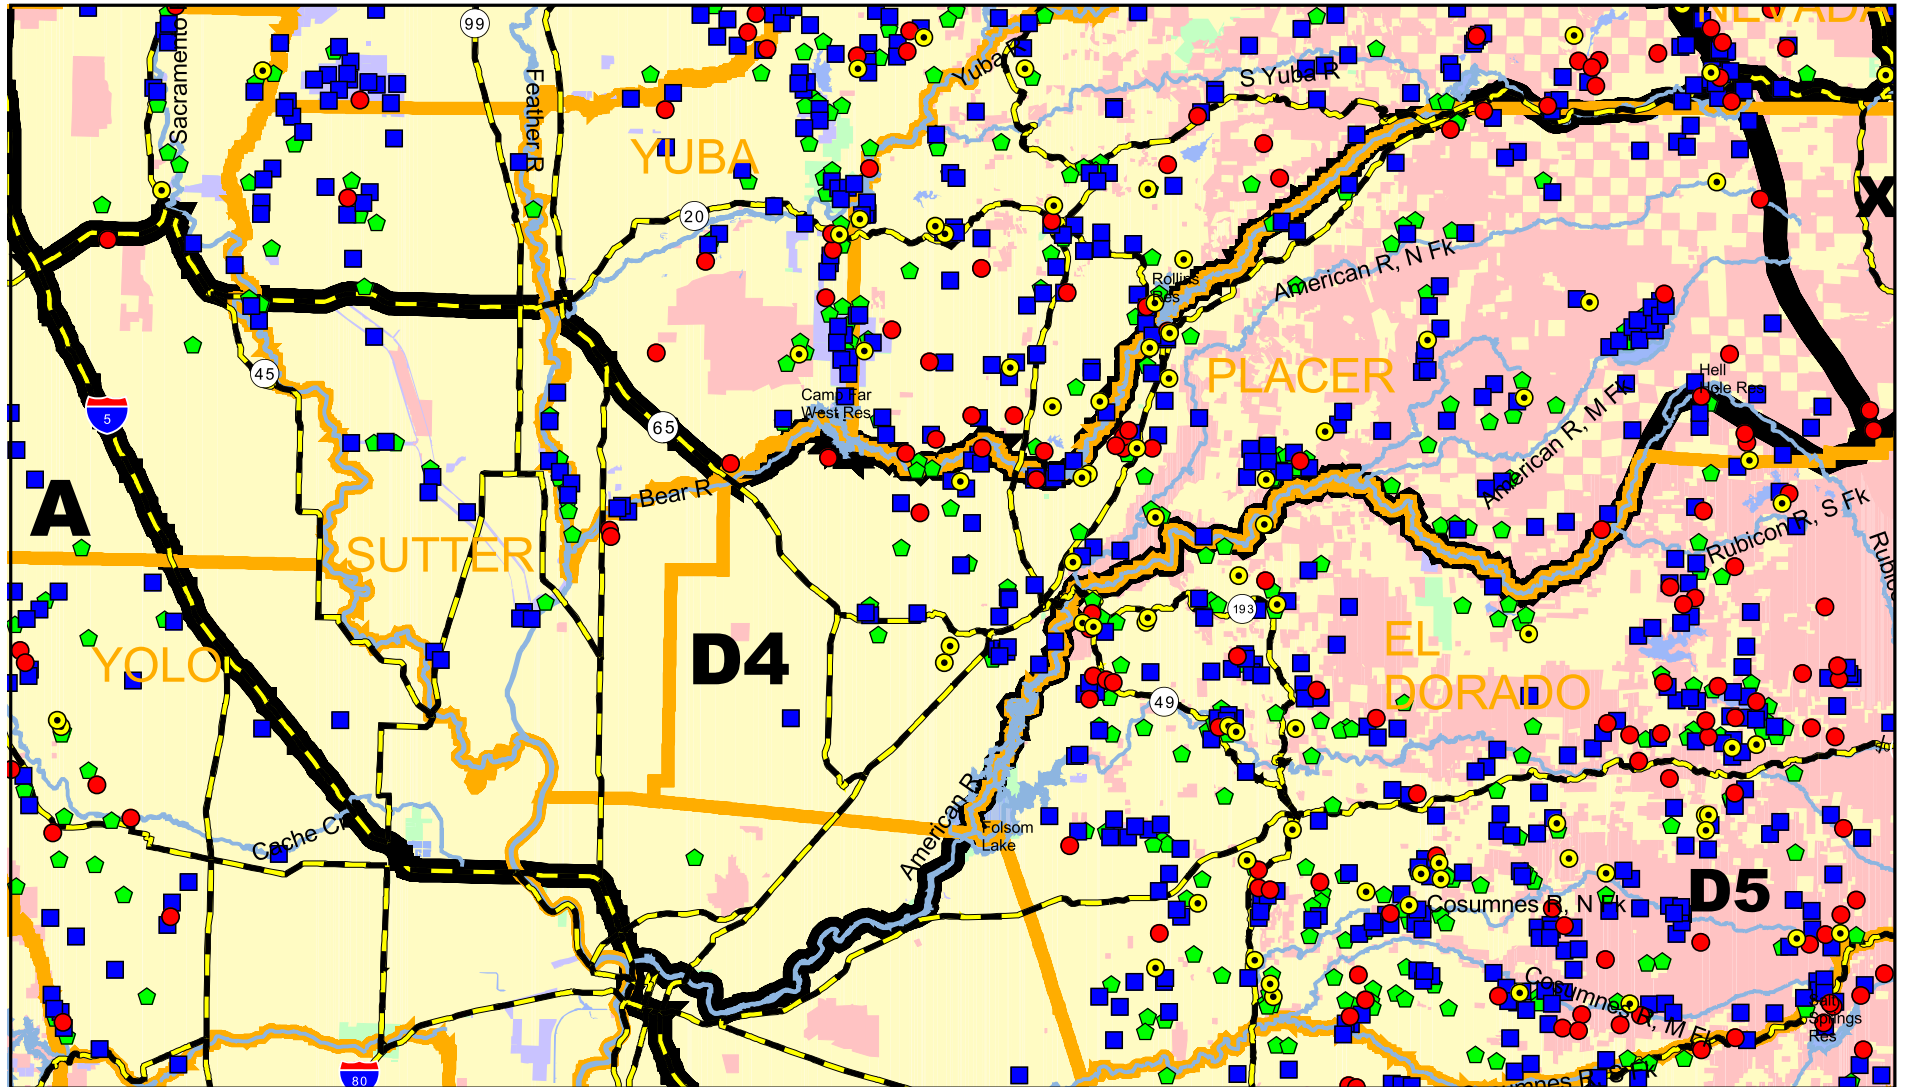

Wildlife Management Deer Spotkill Map 2004 Season Sacramento Valley Central Sierra Region Zone D4

Deer Hunter: This map was created from location information you provided on your deer tag report cards. We hope you find it helpful.

Legend		Deer Zone Boundary	Federal Land
Opening Weekend	County Line	Private Land	DFG Land
Mid-Season	Major Lakes	Other State Land	 Projection: Albers Equal-Area Conic Approx. Scale: 1:700,000 May 31, 2005 Sara Hohn, Wildlife Management 2 Miles
Closing Week	Major Rivers		
Archery	Major Highways		