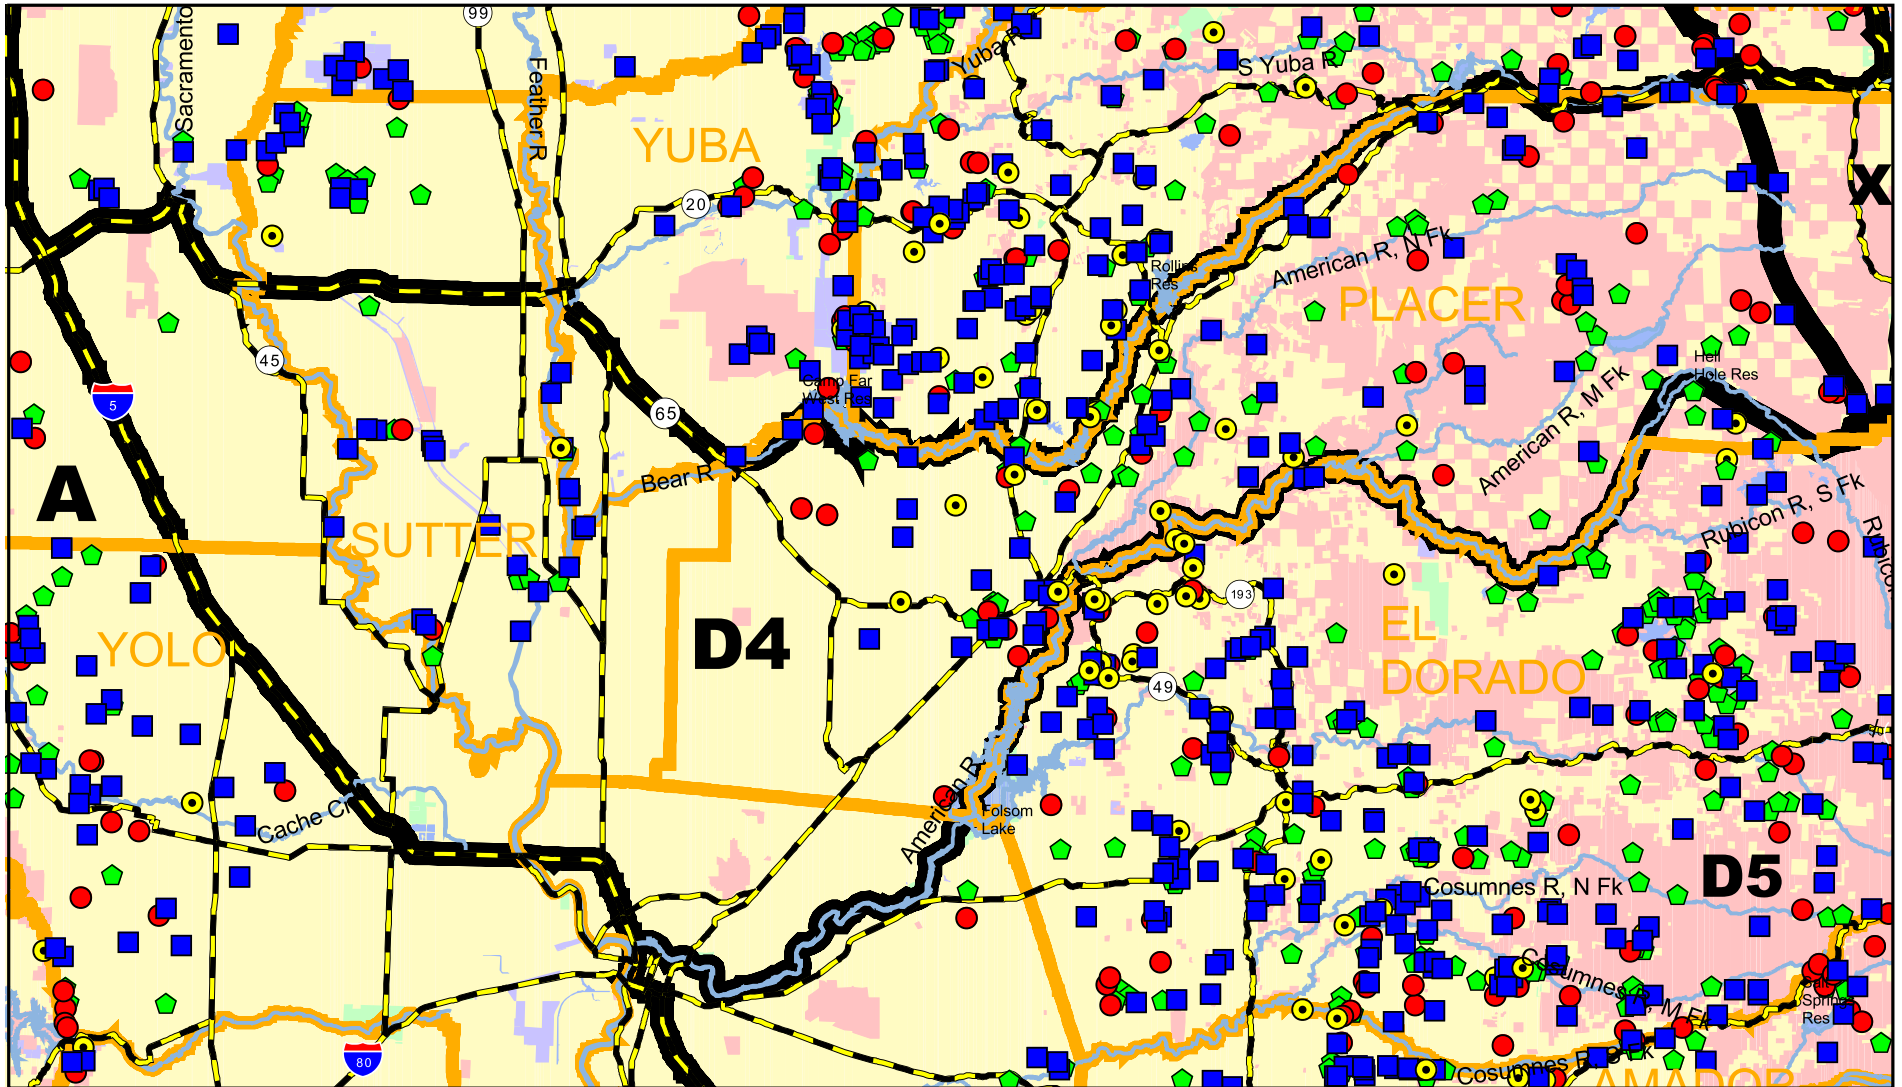

Wildlife Management Deer Spotkill Map 2003 Season Sacramento Valley Central Sierra Region Zone D4

Deer Hunter: This map was created from location information you provided on your deer tag report cards. We hope you find it helpful.