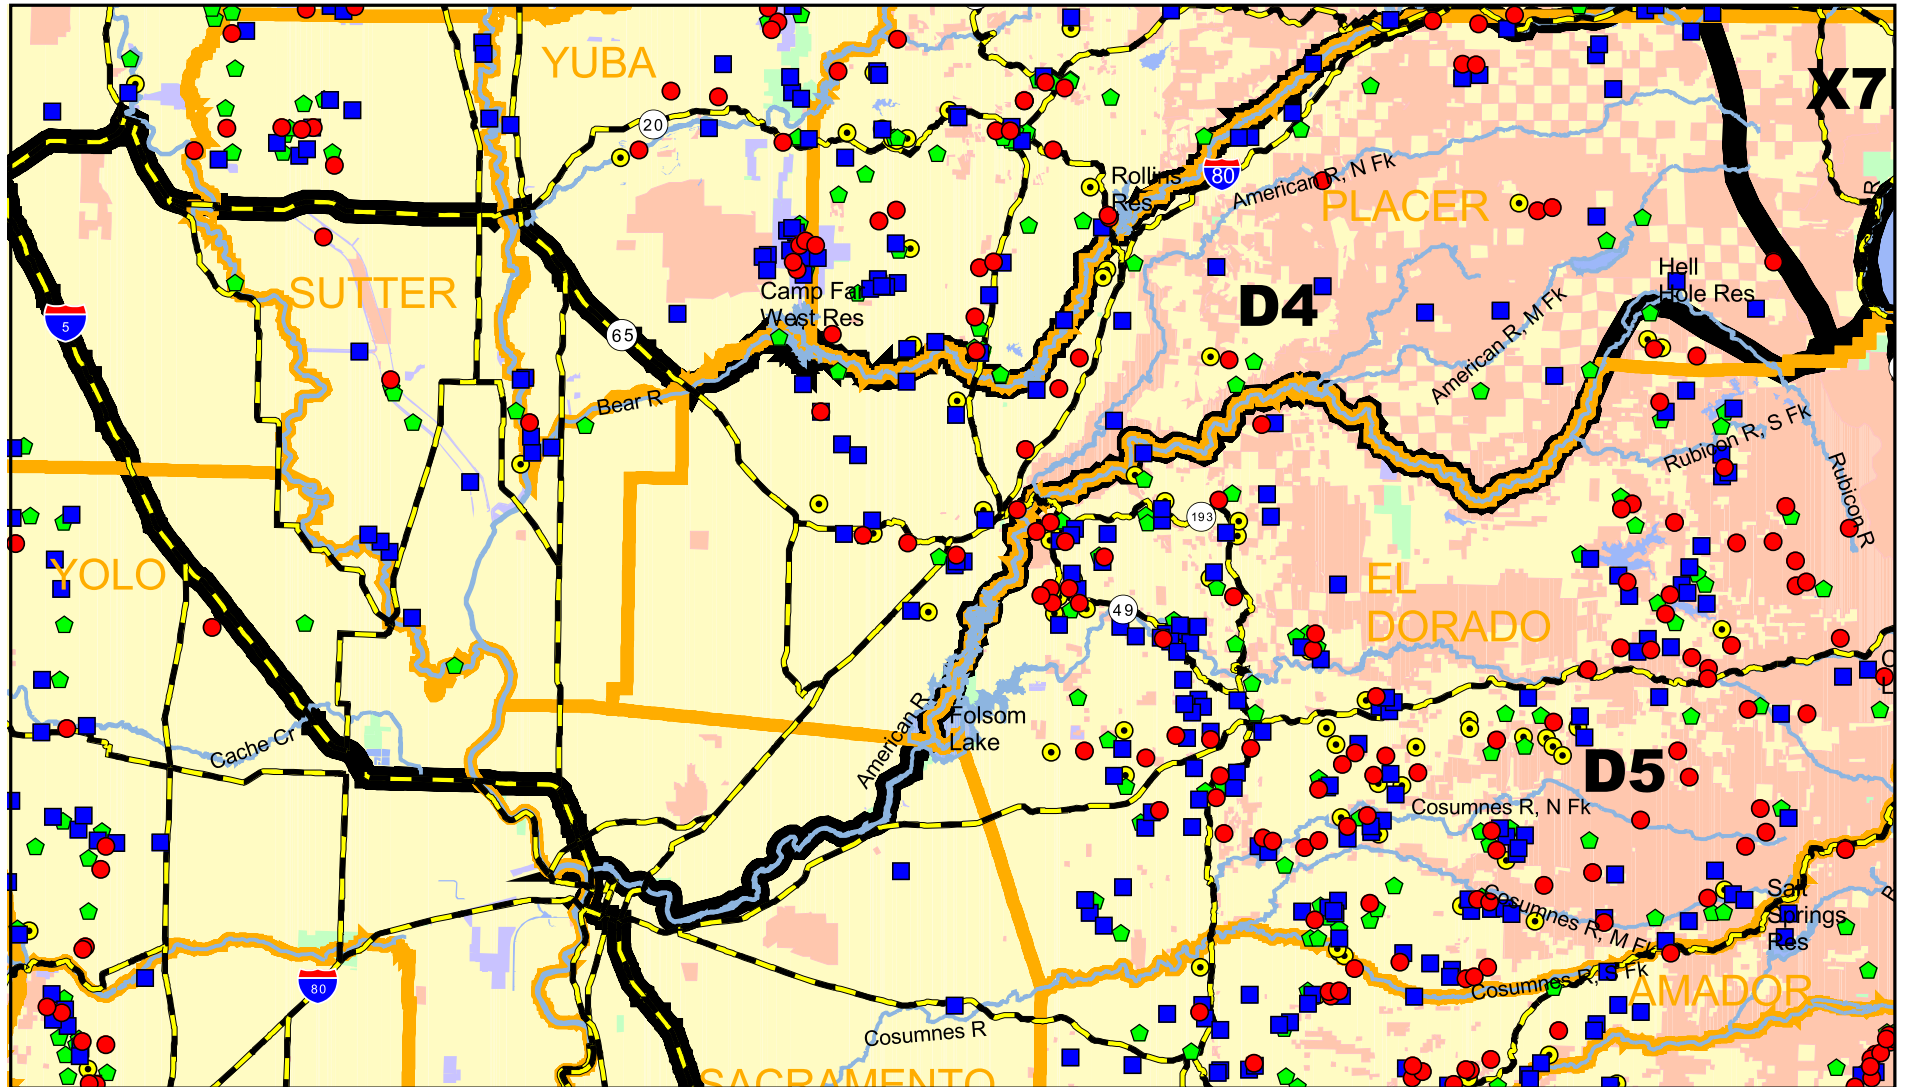

Wildlife Management Deer Spotkill Map 2005 Season Sacramento Valley Central Sierra Region Zone D4

Deer Hunter: This map was created from location information you provided on your deer tag report cards. We hope you find it helpful.

Legend	
● Opening Weekend	Deer Zone Boundary
■ Mid-Season	County Line
▣ Closing Week	Major Lakes
○ Archery	Major Rivers
	Major Highways
	Federal Land
	Private Land
	DFG Land
	Other State Land

Projection: Albers Equal Area Conic
Approx. Scale: 1:625,000
June 7, 2006
Sara Hahn, Wildlife Management

0 2 Miles