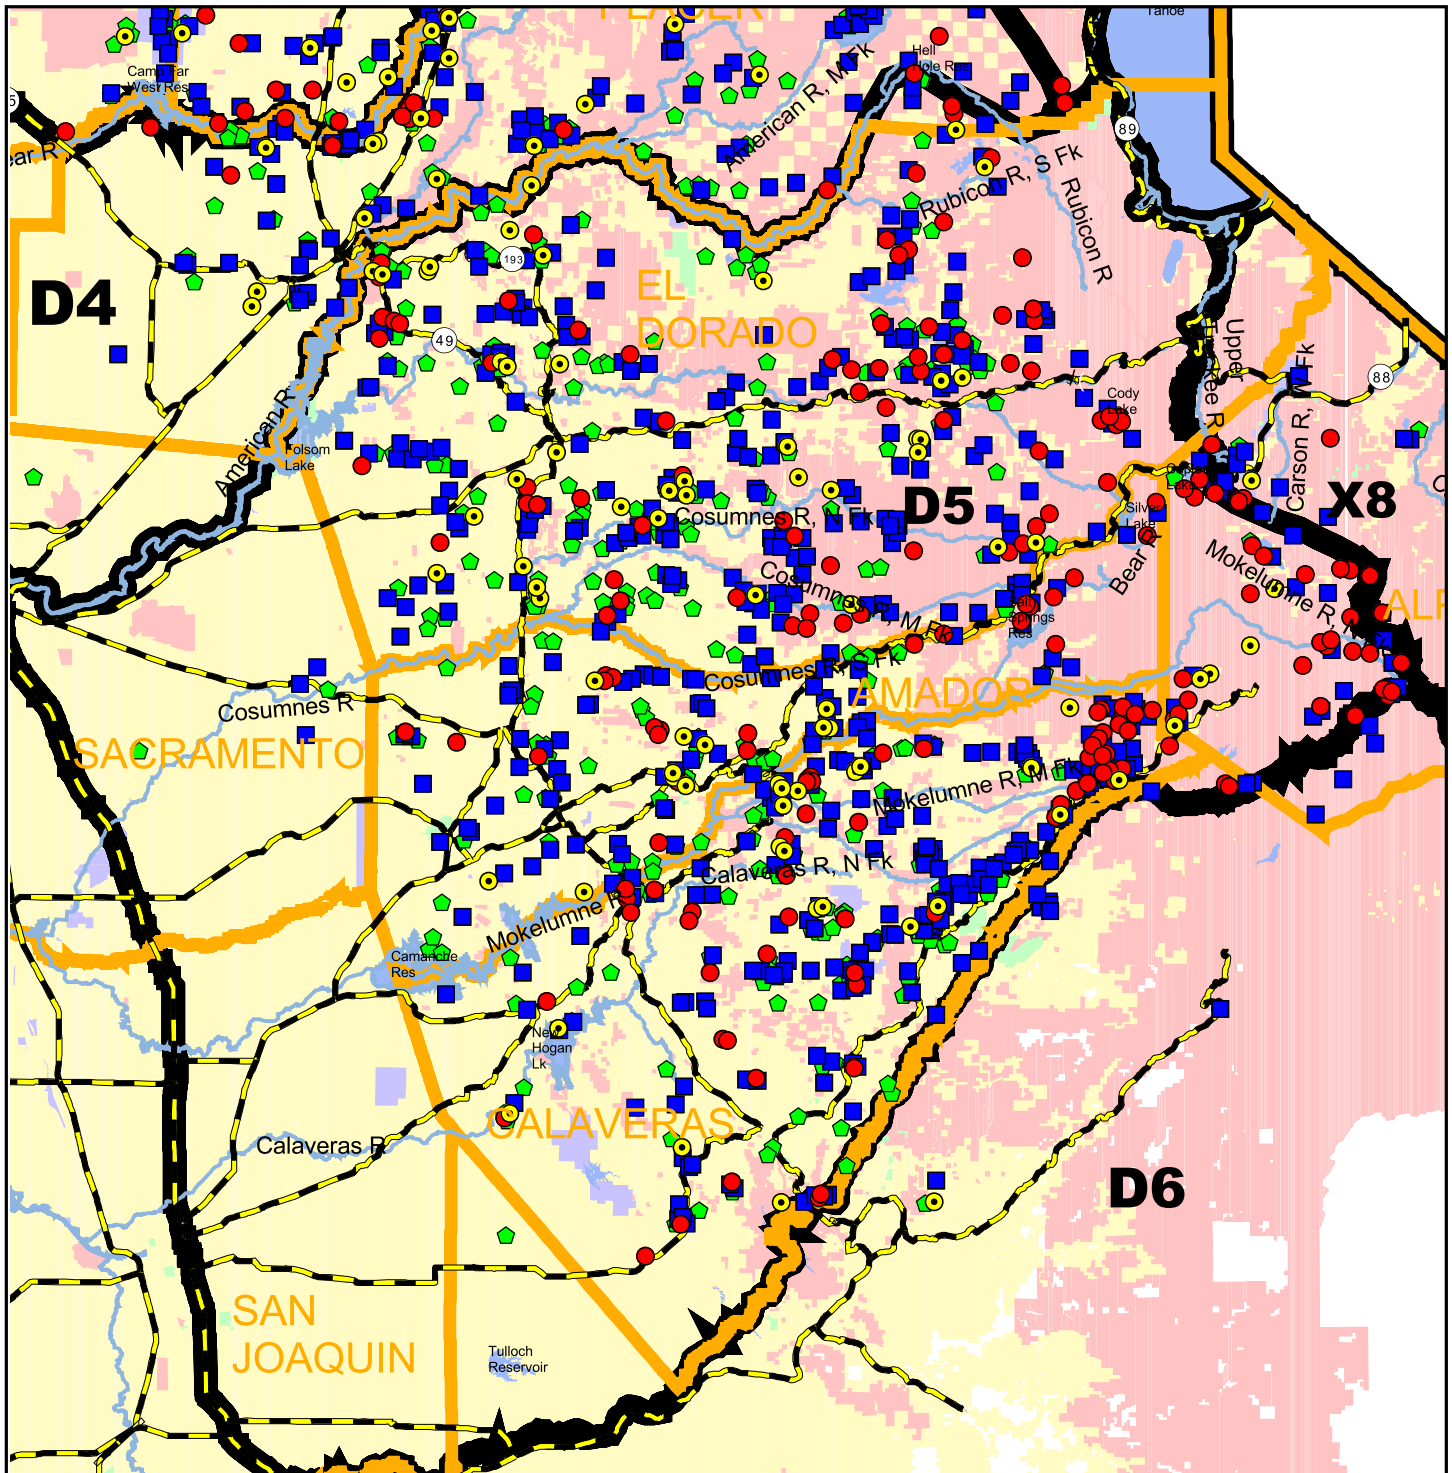

Wildlife Management Deer Spotkill Map

2004 Season

Sacramento Valley Central Sierra Region

Zone D5

Deer Hunter: This map was created from location information you provided on your deer tag report cards. We hope you find it helpful.

Legend	
● Opening Weekend	Deer Zone Boundary
■ Mid-Season	County Line
◆ Closing Week	Major Lakes
○ Archery	Major Rivers
	Major Highways
	Federal Land
	Private Land
	DFG Land
	Other State Land

Projection: Albers Equal-Area Conic
 Approx. Scale: 1:800,000
 May 31, 2005
 Sara Holm, Wildlife Management

2 0 2 Miles