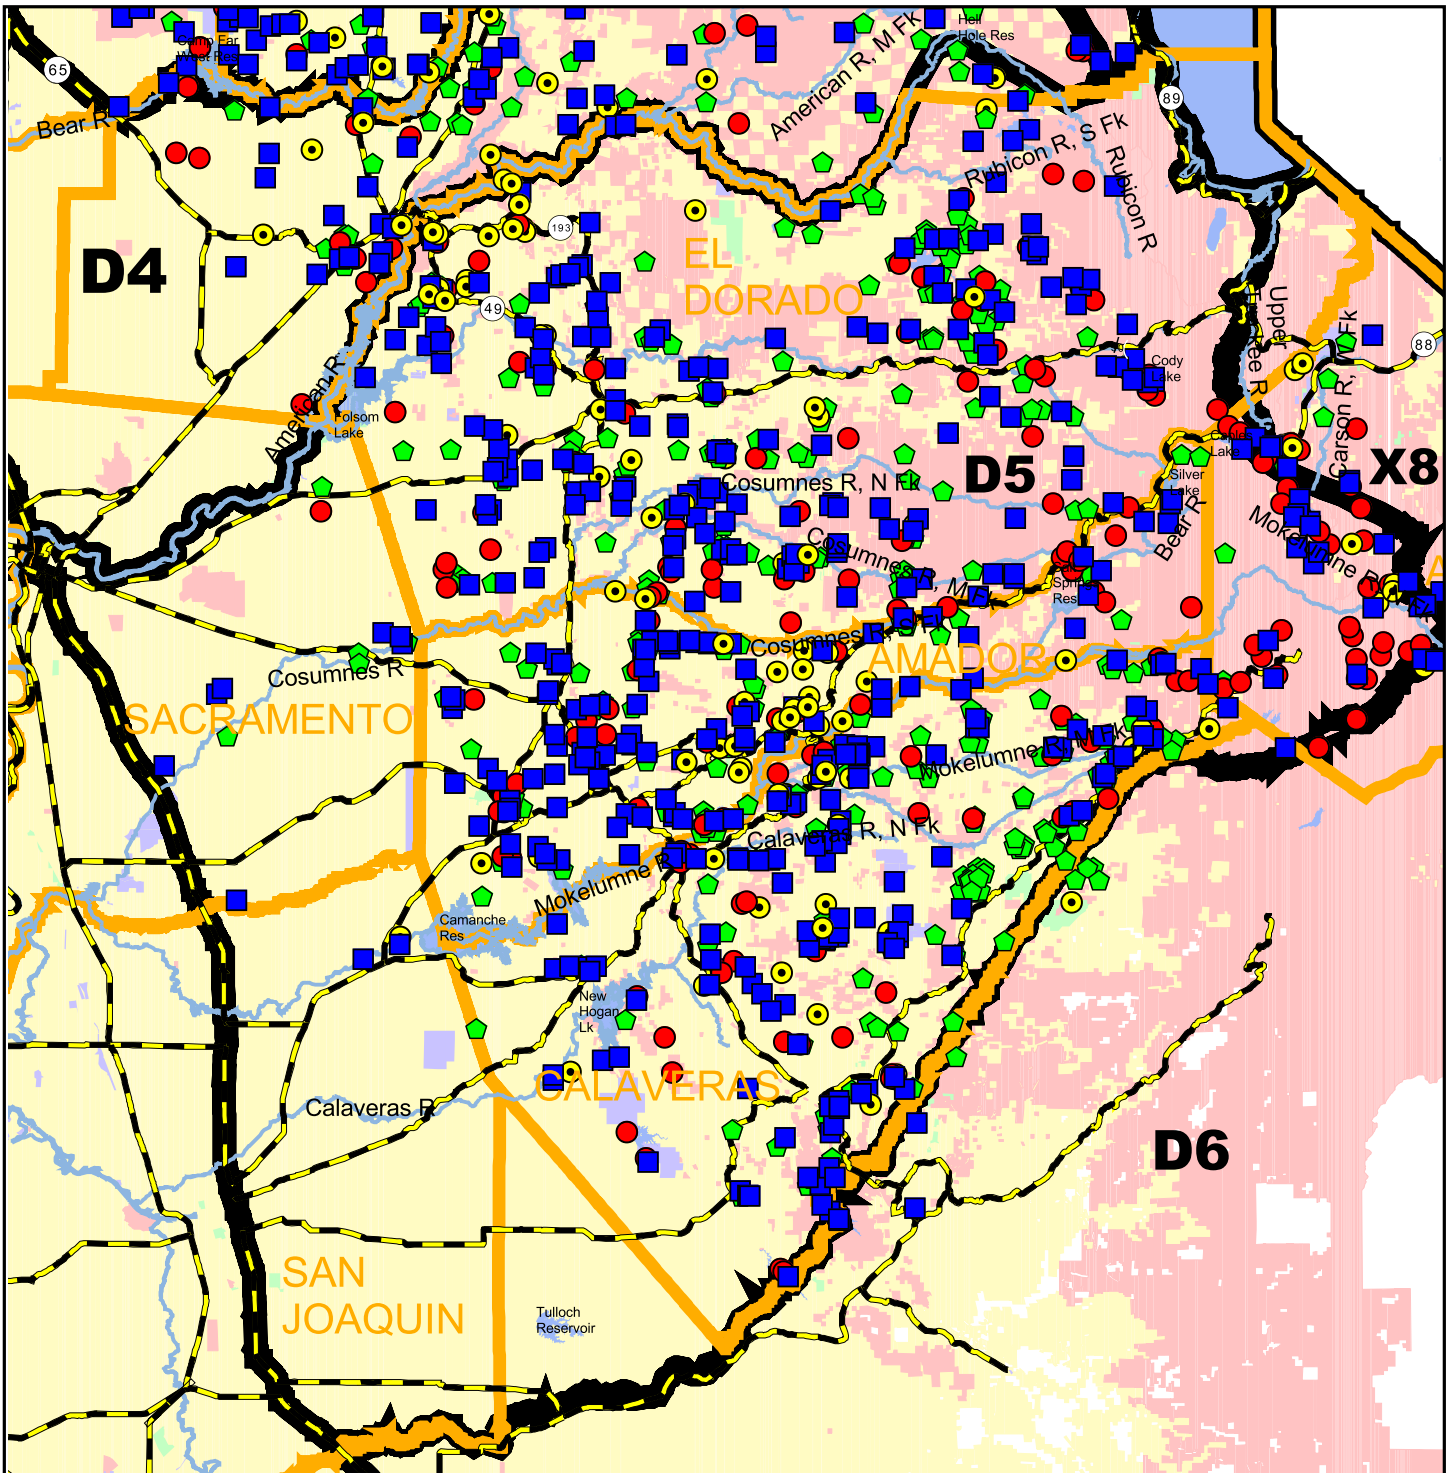

# Wildlife Management Deer Spotkill Map 2003 Season Sacramento Valley Central Sierra Region Zone D5

Deer Hunter: This map was created from location information you provided on your deer tag report cards. We hope you find it helpful.

Legend			
<span style="color: red;">●</span> Opening Weekend	Deer Zone Boundary	Federal Land	
<span style="color: blue;">■</span> Mid-Season	County Line	Private Land	
<span style="color: green;">◆</span> Closing Week	Major Lakes	DFG Land	
<span style="border: 1px solid black; border-radius: 50%; padding: 2px;">●</span> Archery	Major Rivers	Other State Land	
	Major Highways		

Projection: Albers Equal-Area Conic  
Approx. Scale: 1:800,000  
May 17, 2004  
Sara Holm, Wildlife Management

2 0 2 Miles