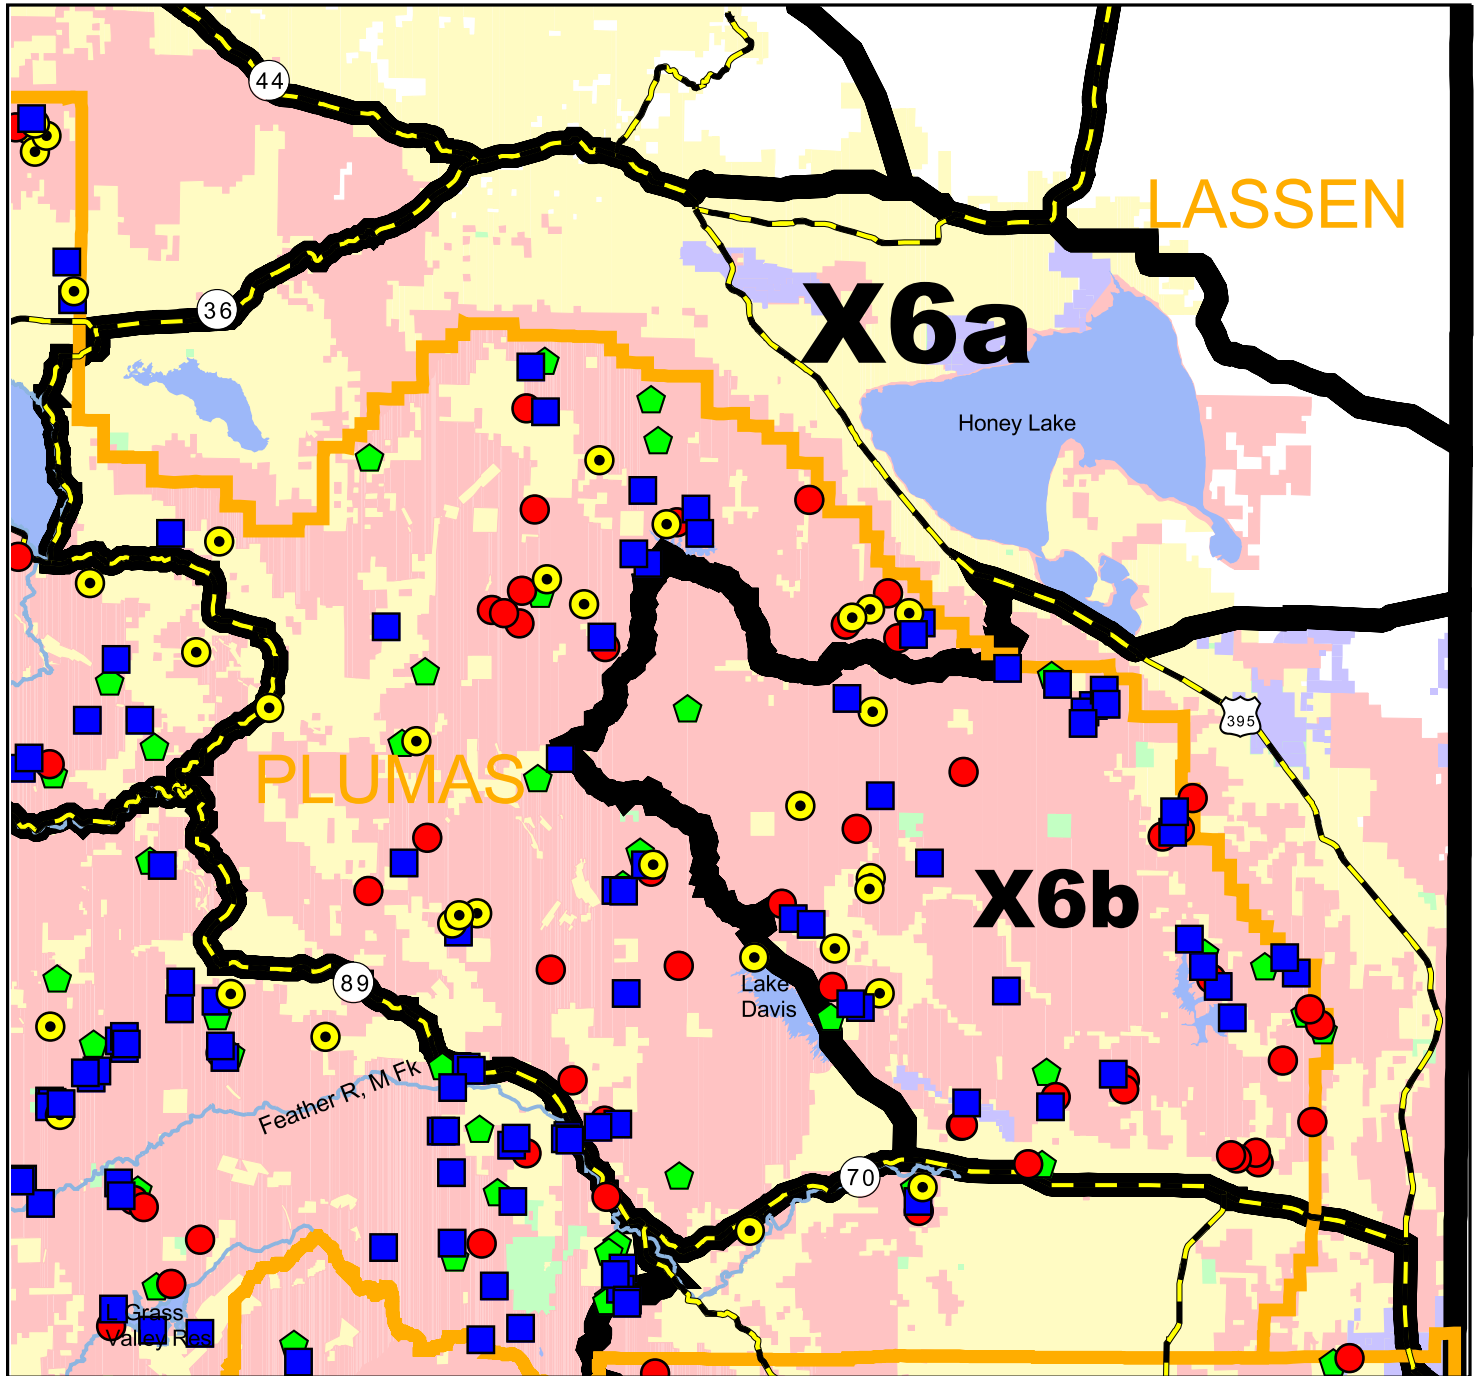

Wildlife Management Deer Spotkill Map 2003 Season Sacramento Valley Central Sierra Region Zones X6a and X6b

Deer Hunter: This map was created from location information you provided on your deer tag report cards. We hope you find it helpful.

Legend		Deer Zone Boundary	Federal Land
Opening Weekend	County Line	Private Land	DFG Land
Mid-Season	Major Lakes	Other State Land	
Closing Week	Major Rivers		
Archery	Major Highways		

Projection: Albers Equal-Area Conic
Approx. Scale: 1:495,000
May 17, 2004
Sara Holm, Wildlife Management

2 0 2 Miles