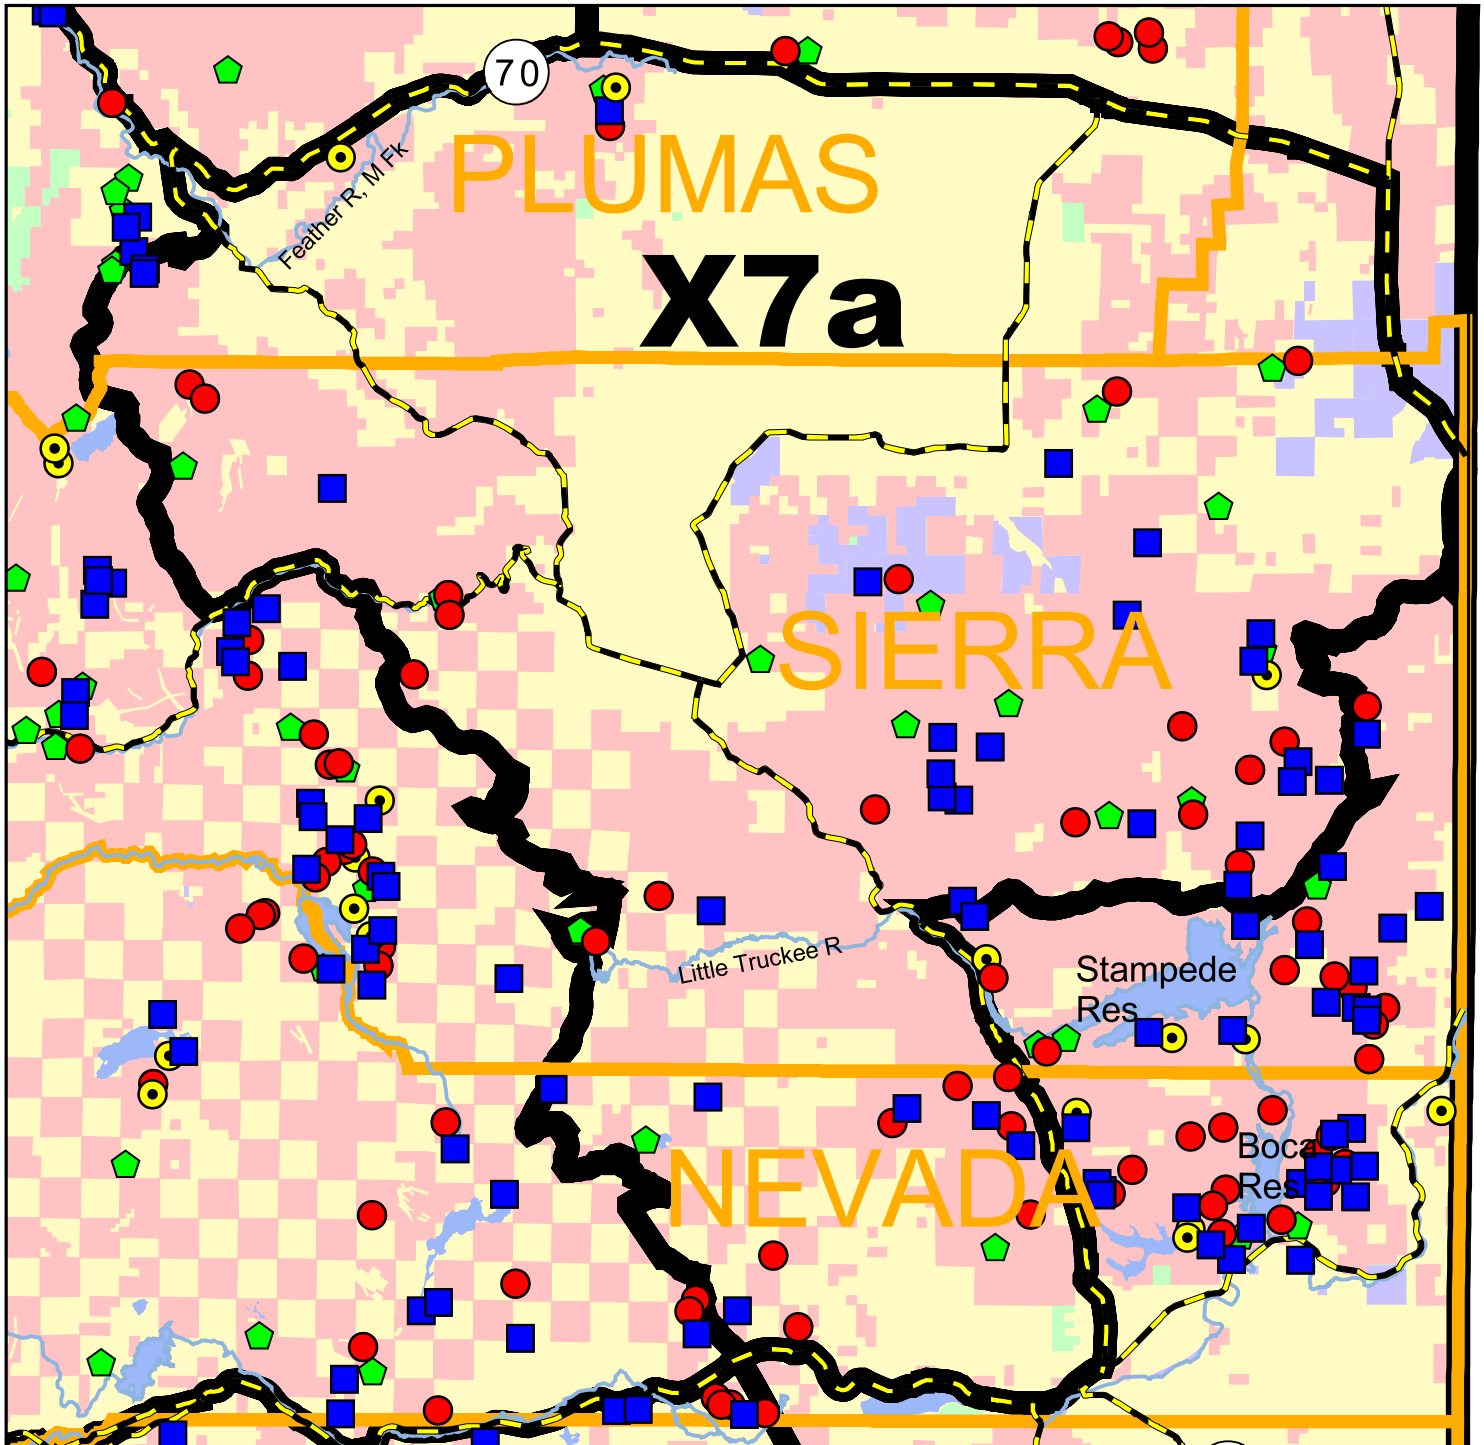

Wildlife Management Deer Spotkill Map

2003 Season

Sacramento Valley Central Sierra Region

Zones X7a

Deer Hunter: This map was created from location information you provided on your deer tag report cards. We hope you find it helpful.

Legend		Deer Zone Boundary	Federal Land
Opening Weekend	County Line	Private Land	DFG Land
Mid-Season	Major Lakes	Other State Land	
Closing Week	Major Rivers		
Archery	Major Highways		

Projection: Albers Equal-Area Conic
 Approx. Scale: 1:310,000
 May 17, 2004
 Sara Holm, Wildlife Management