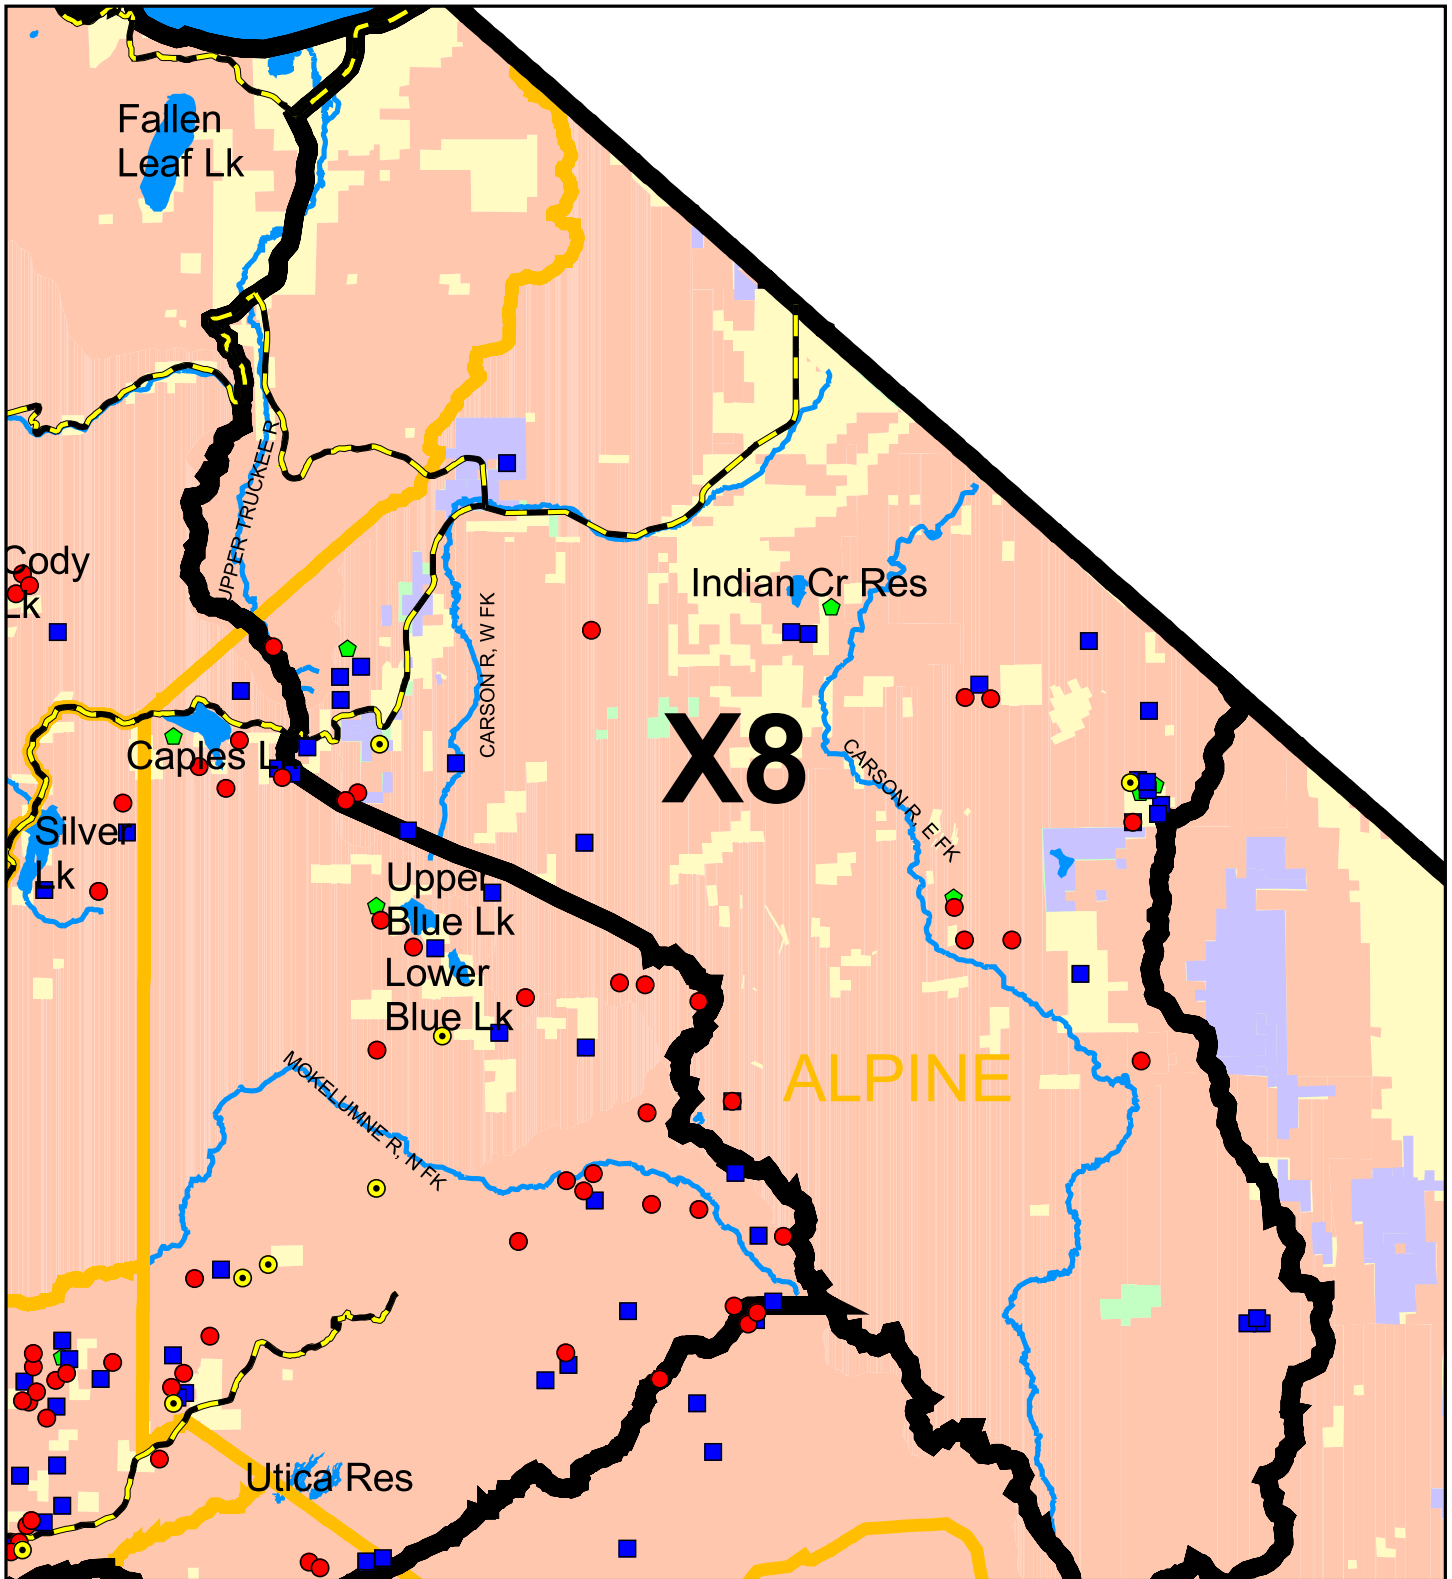

Wildlife Management Deer Spotkill Map
2004 Season
Sacramento Valley Central Sierra Region
X8

Deer Hunters: This map was created from location information you provided on your deer card report cards. We hope you find it helpful.

Legend	Deer Zone Boundary	Federal Land
Opening Weekend	County Line	Private Land
Mid-Season	Major Lakes	CDFG Land
Closing Week	Major Rivers	Other State Land
Archery Season	Major Highways	

Projection: Teale Albers
Approx. Scale: 295,000
May 28, 2005
Sara Holm, Wildlife Management