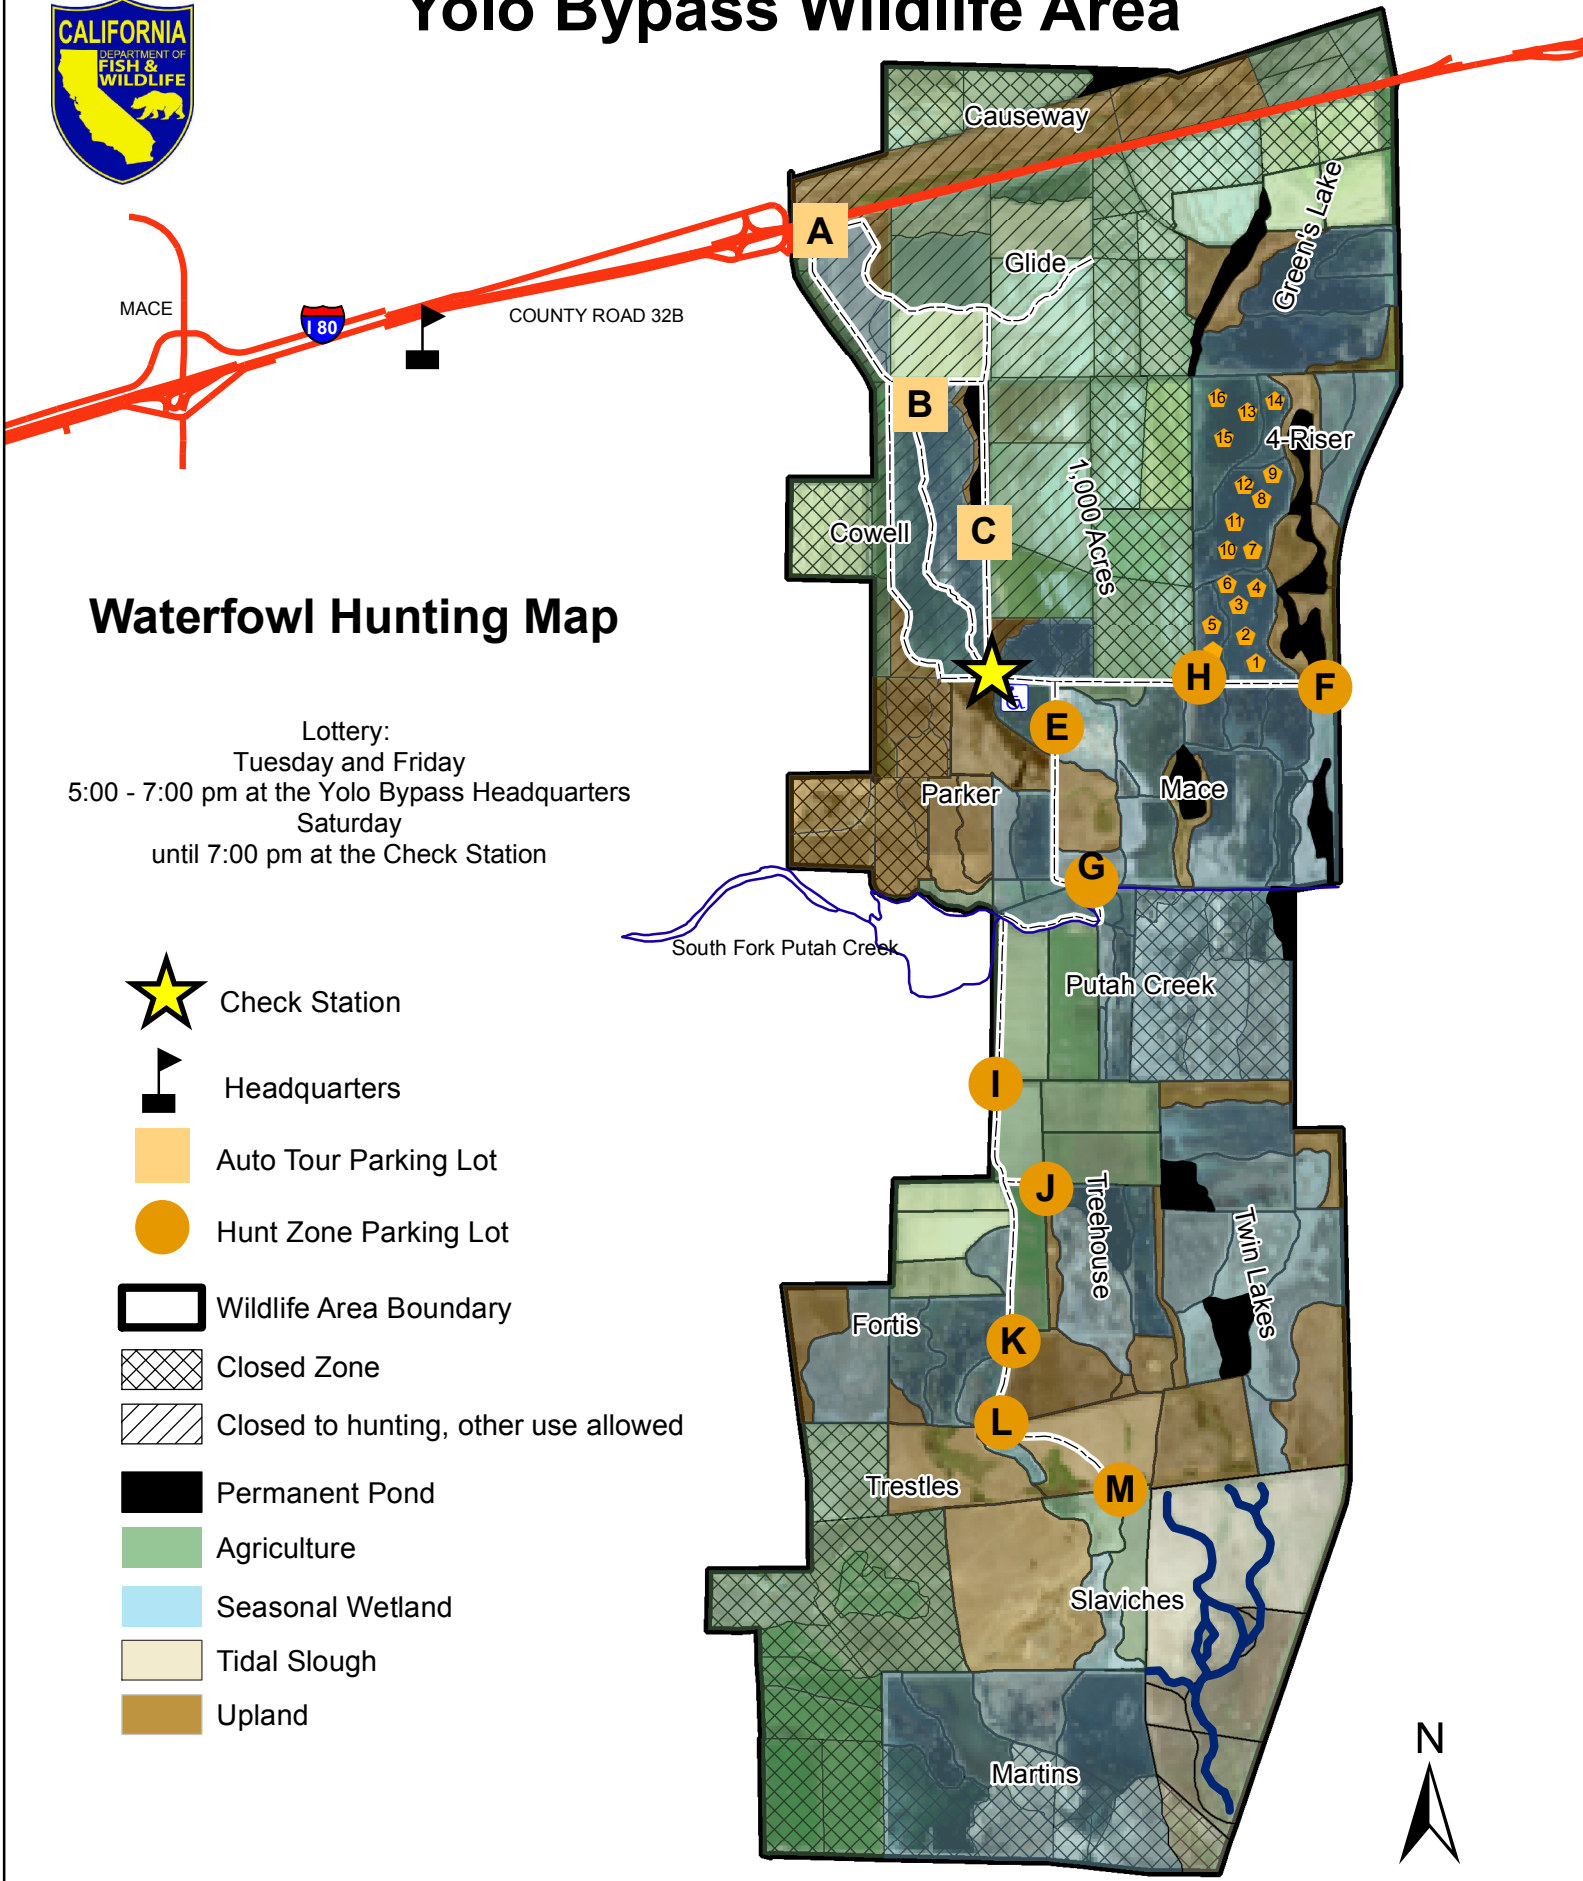

Yolo Bypass Wildlife Area

Waterfowl Hunting Map

Lottery:
Tuesday and Friday
5:00 - 7:00 pm at the Yolo Bypass Headquarters
Saturday
until 7:00 pm at the Check Station

-  Check Station
-  Headquarters
-  Auto Tour Parking Lot
-  Hunt Zone Parking Lot
-  Wildlife Area Boundary
-  Closed Zone
-  Closed to hunting, other use allowed
-  Permanent Pond
-  Agriculture
-  Seasonal Wetland
-  Tidal Slough
-  Upland