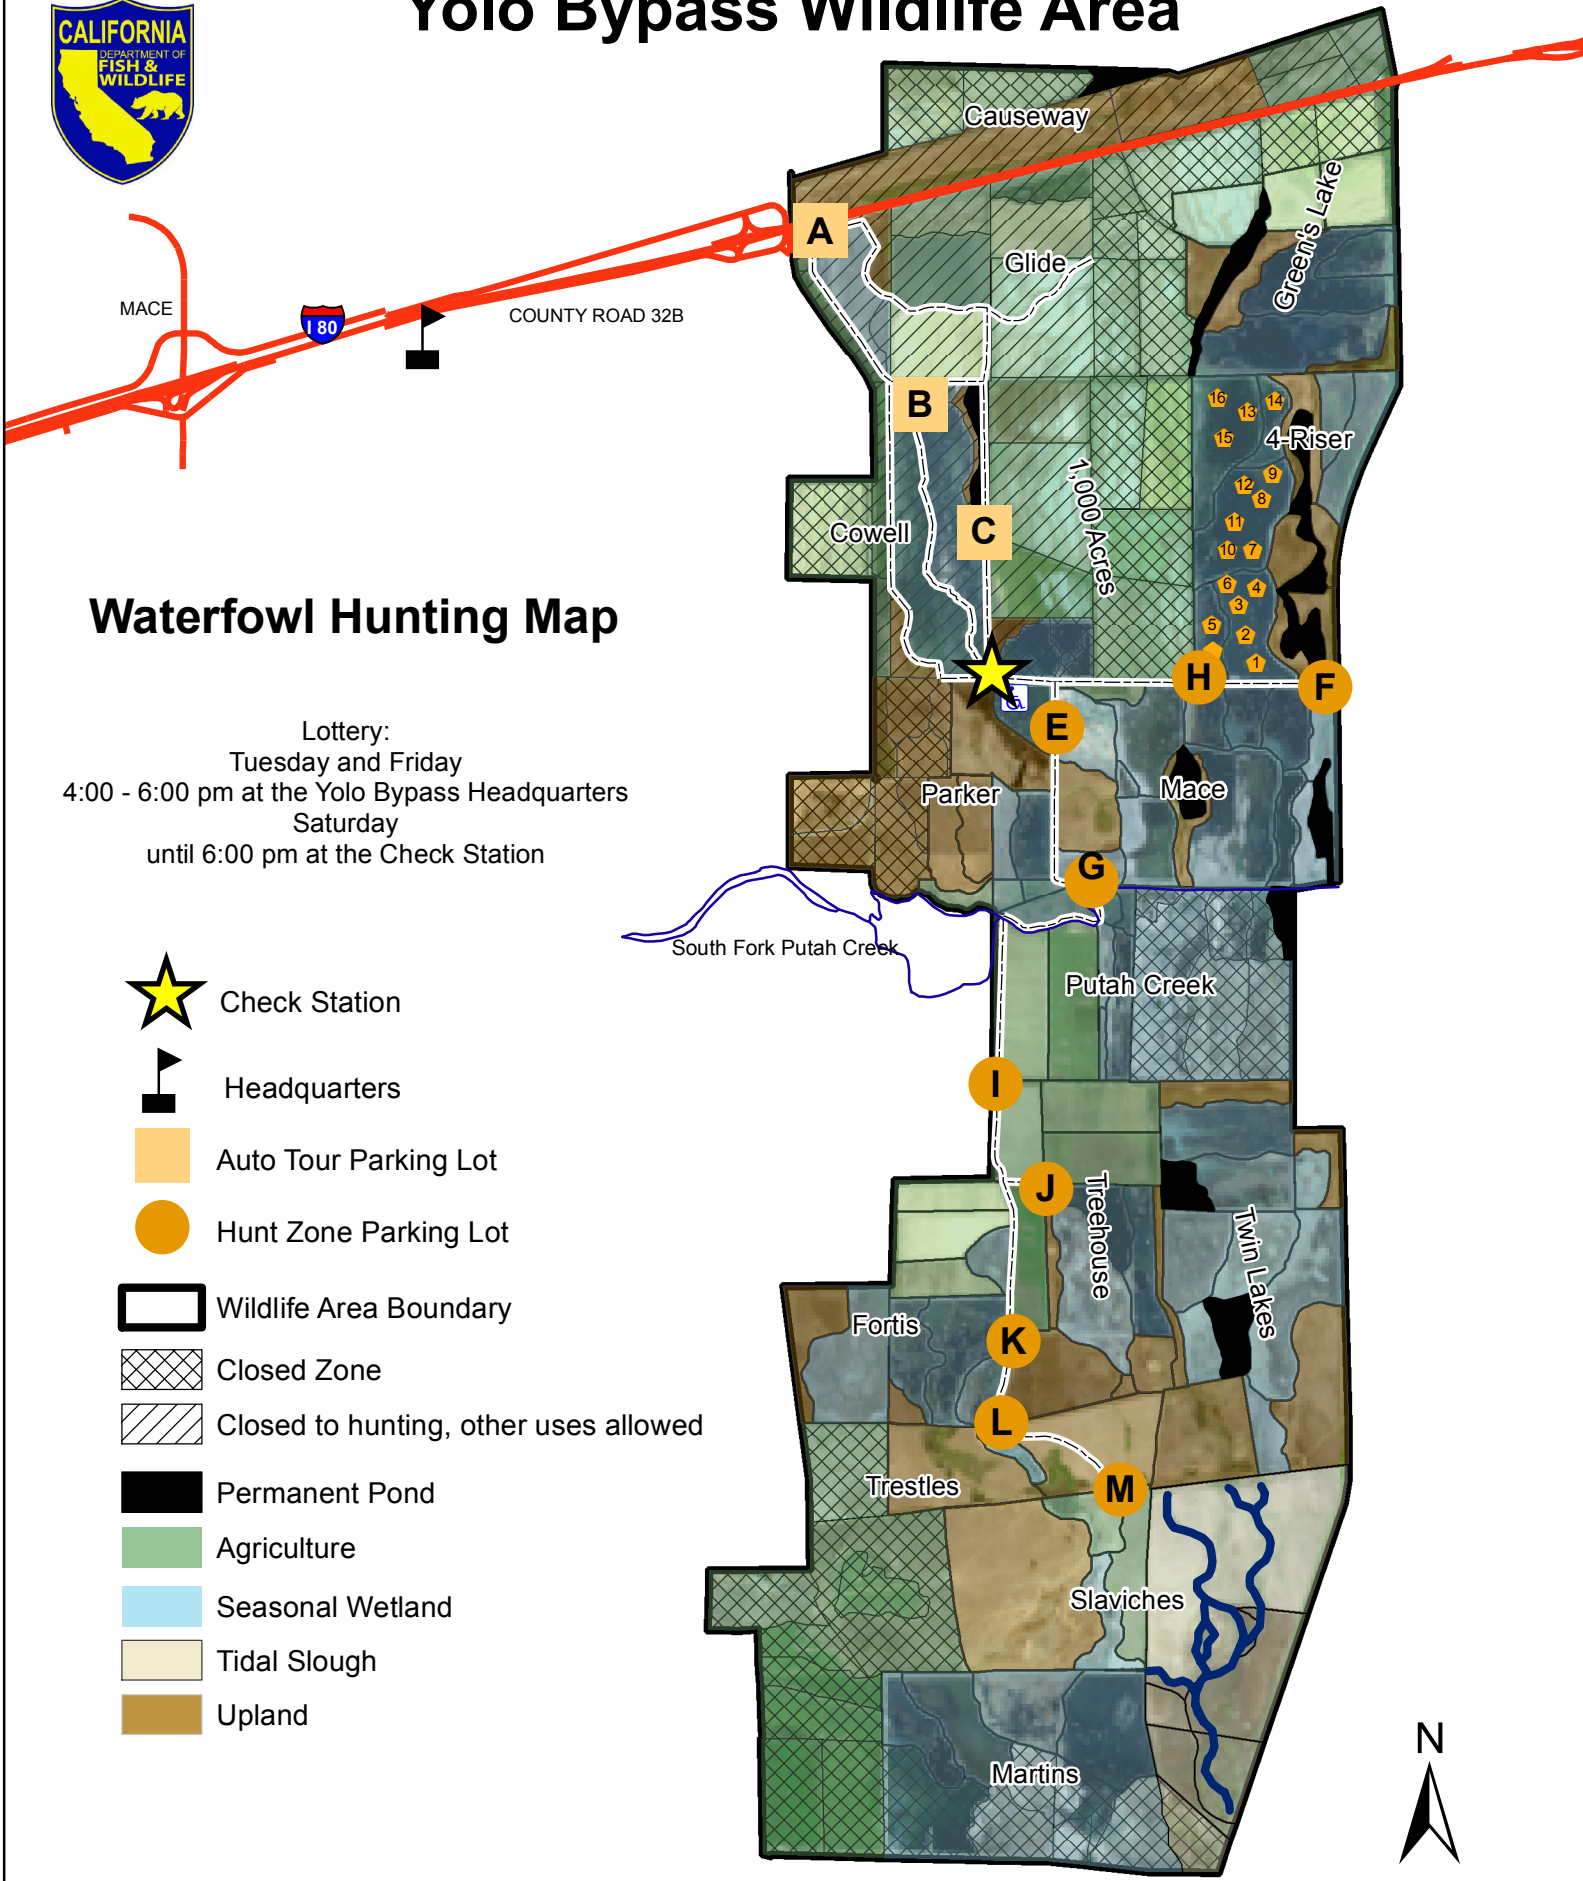

# Yolo Bypass Wildlife Area

## Waterfowl Hunting Map

Lottery:  
 Tuesday and Friday  
 4:00 - 6:00 pm at the Yolo Bypass Headquarters  
 Saturday  
 until 6:00 pm at the Check Station

-  Check Station
-  Headquarters
-  Auto Tour Parking Lot
-  Hunt Zone Parking Lot
-  Wildlife Area Boundary
-  Closed Zone
-  Closed to hunting, other uses allowed
-  Permanent Pond
-  Agriculture
-  Seasonal Wetland
-  Tidal Slough
-  Upland