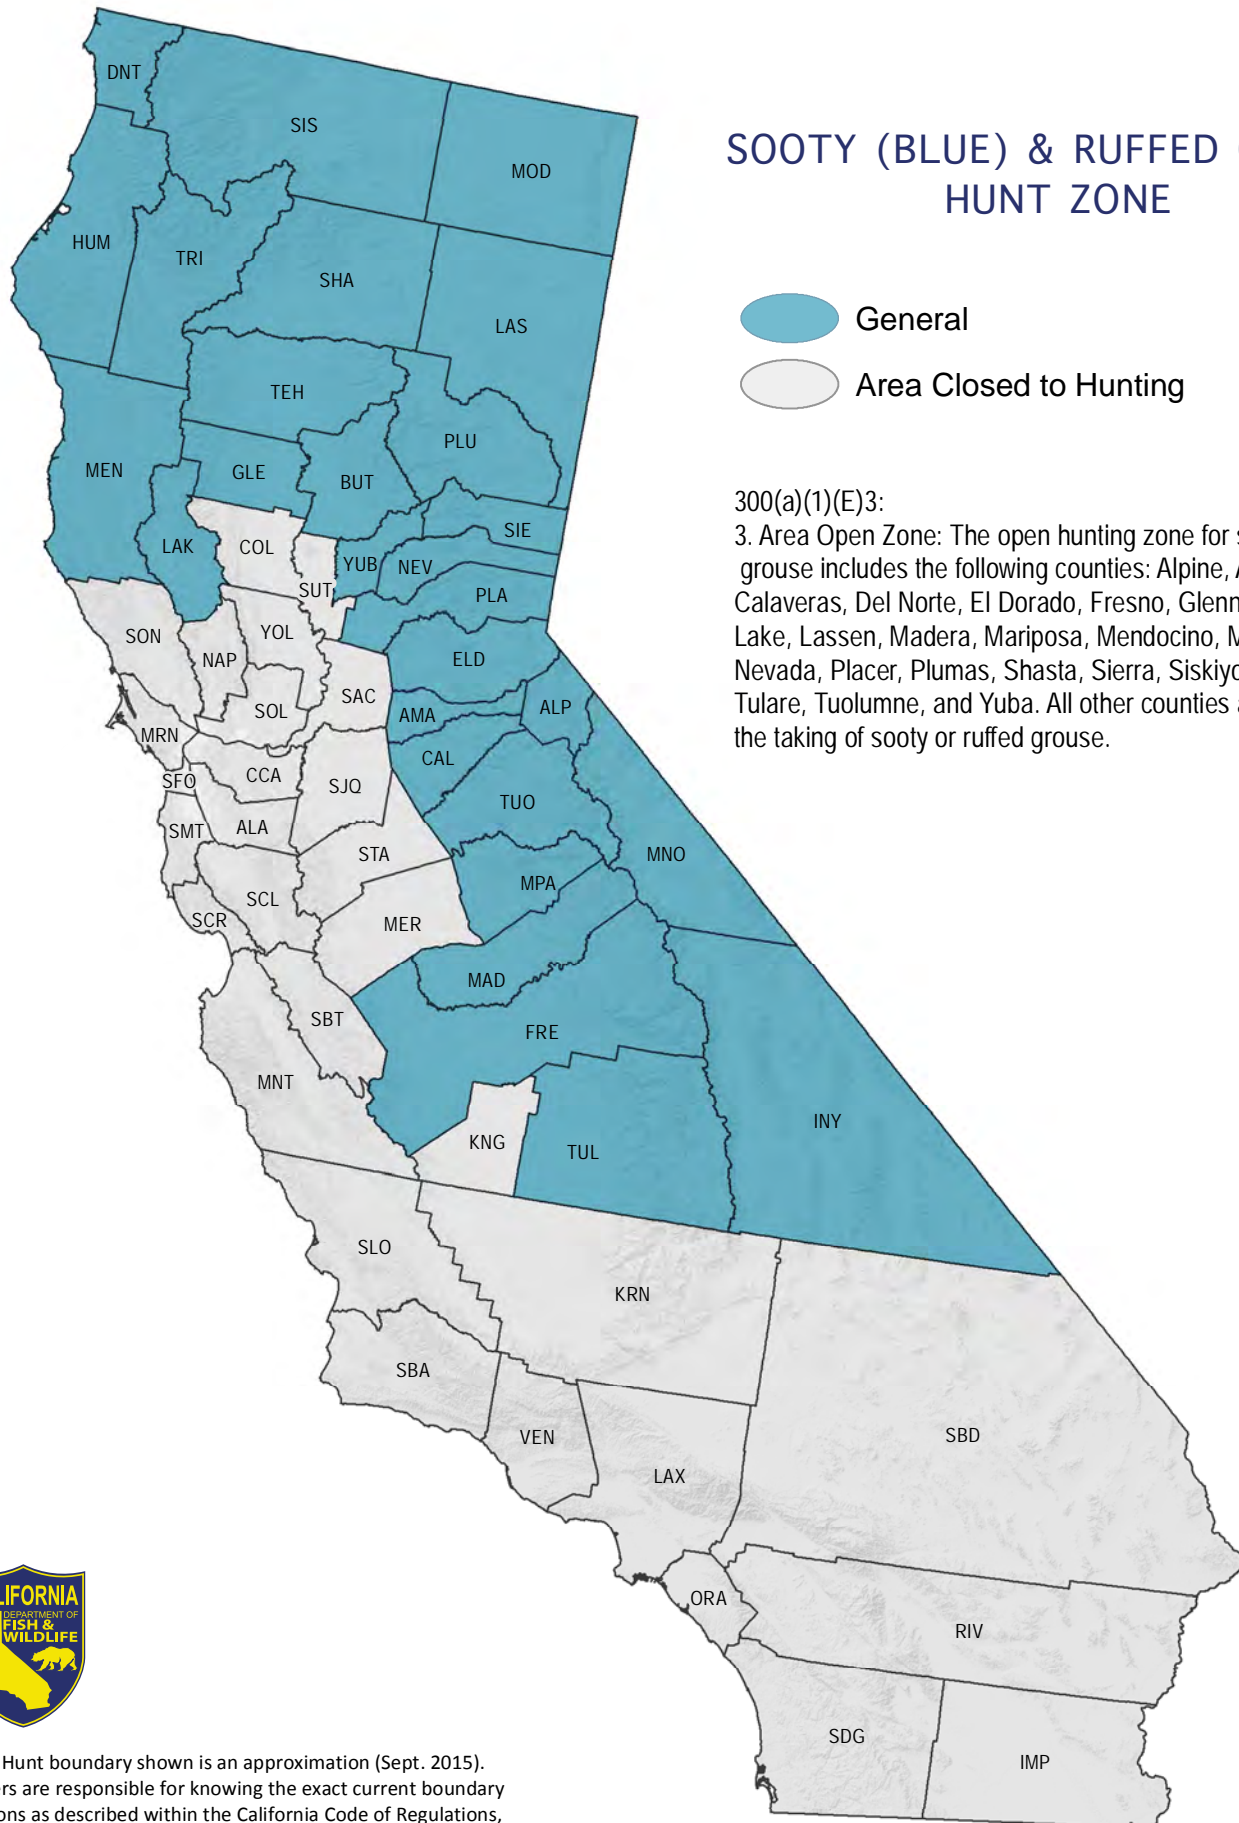

# CALIFORNIA DEPARTMENT OF FISH & WILDLIFE

## SOOTY (BLUE) & RUFFED GROUSE HUNT ZONE

- General
- Area Closed to Hunting

300(a)(1)(E)3:

3. Area Open Zone: The open hunting zone for sooty and ruffed grouse includes the following counties: Alpine, Amador, Butte, Calaveras, Del Norte, El Dorado, Fresno, Glenn, Humboldt, Inyo, Lake, Lassen, Madera, Mariposa, Mendocino, Modoc, Mono, Nevada, Placer, Plumas, Shasta, Sierra, Siskiyou, Tehama, Trinity, Tulare, Tuolumne, and Yuba. All other counties are closed to the taking of sooty or ruffed grouse.

Note: Hunt boundary shown is an approximation (Sept. 2015). Hunters are responsible for knowing the exact current boundary locations as described within the California Code of Regulations, Title 14, Section 300.