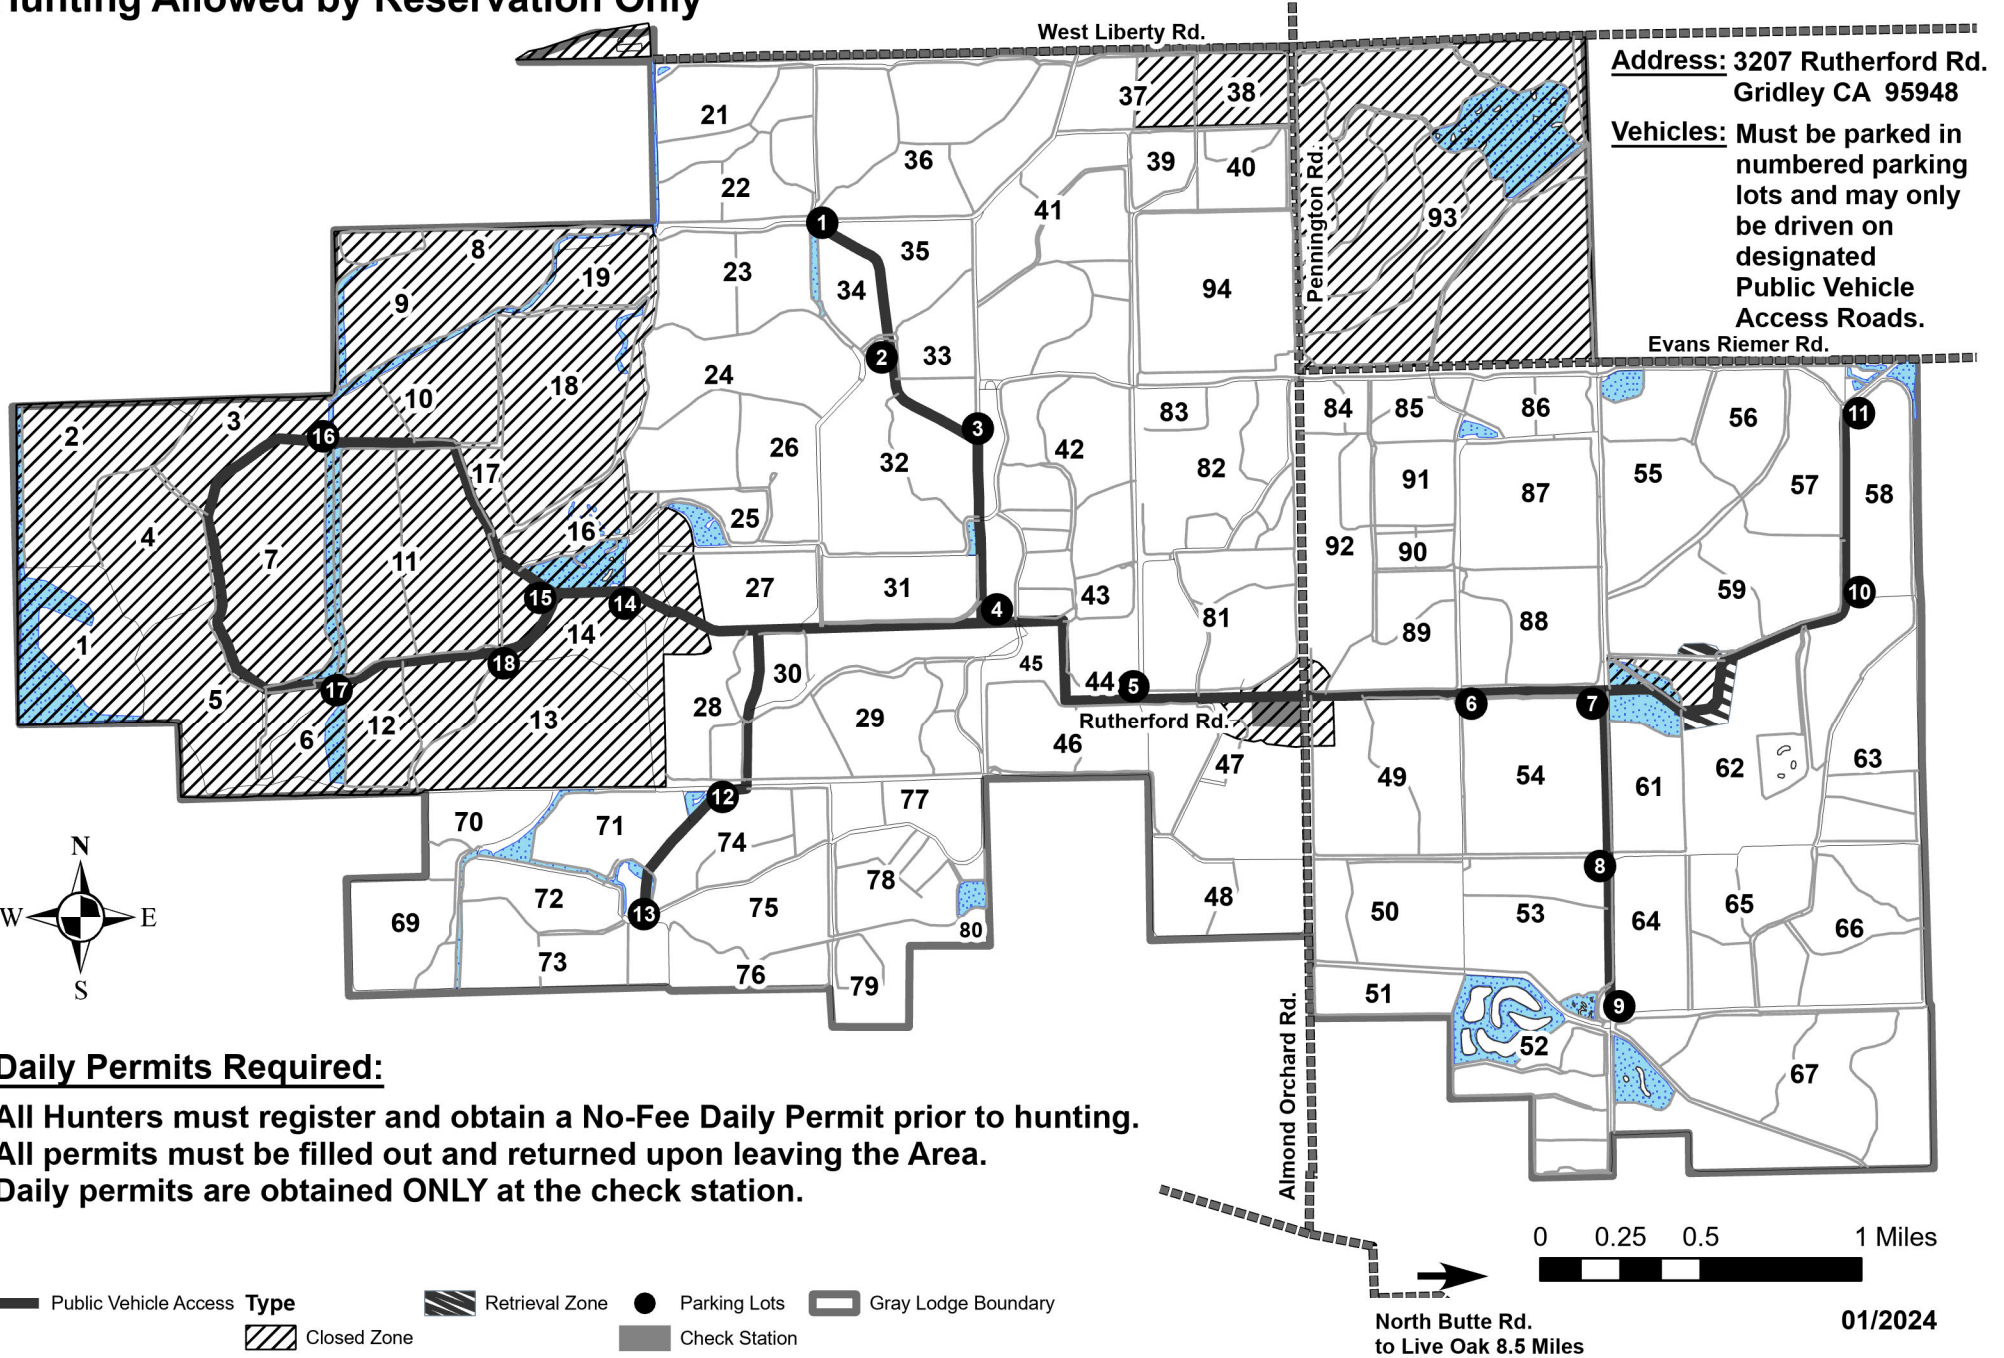

California Dept of Fish and Wildlife - North Central Region

Gray Lodge Wildlife Area

Spring Turkey Hunting Map

Hunting Allowed by Reservation Only

← Colusa Hwy to Colusa 23 Miles
→ Colusa Hwy to Gridley 6.5 Miles

North Butte Rd.
to Live Oak 8.5 Miles

01/2024