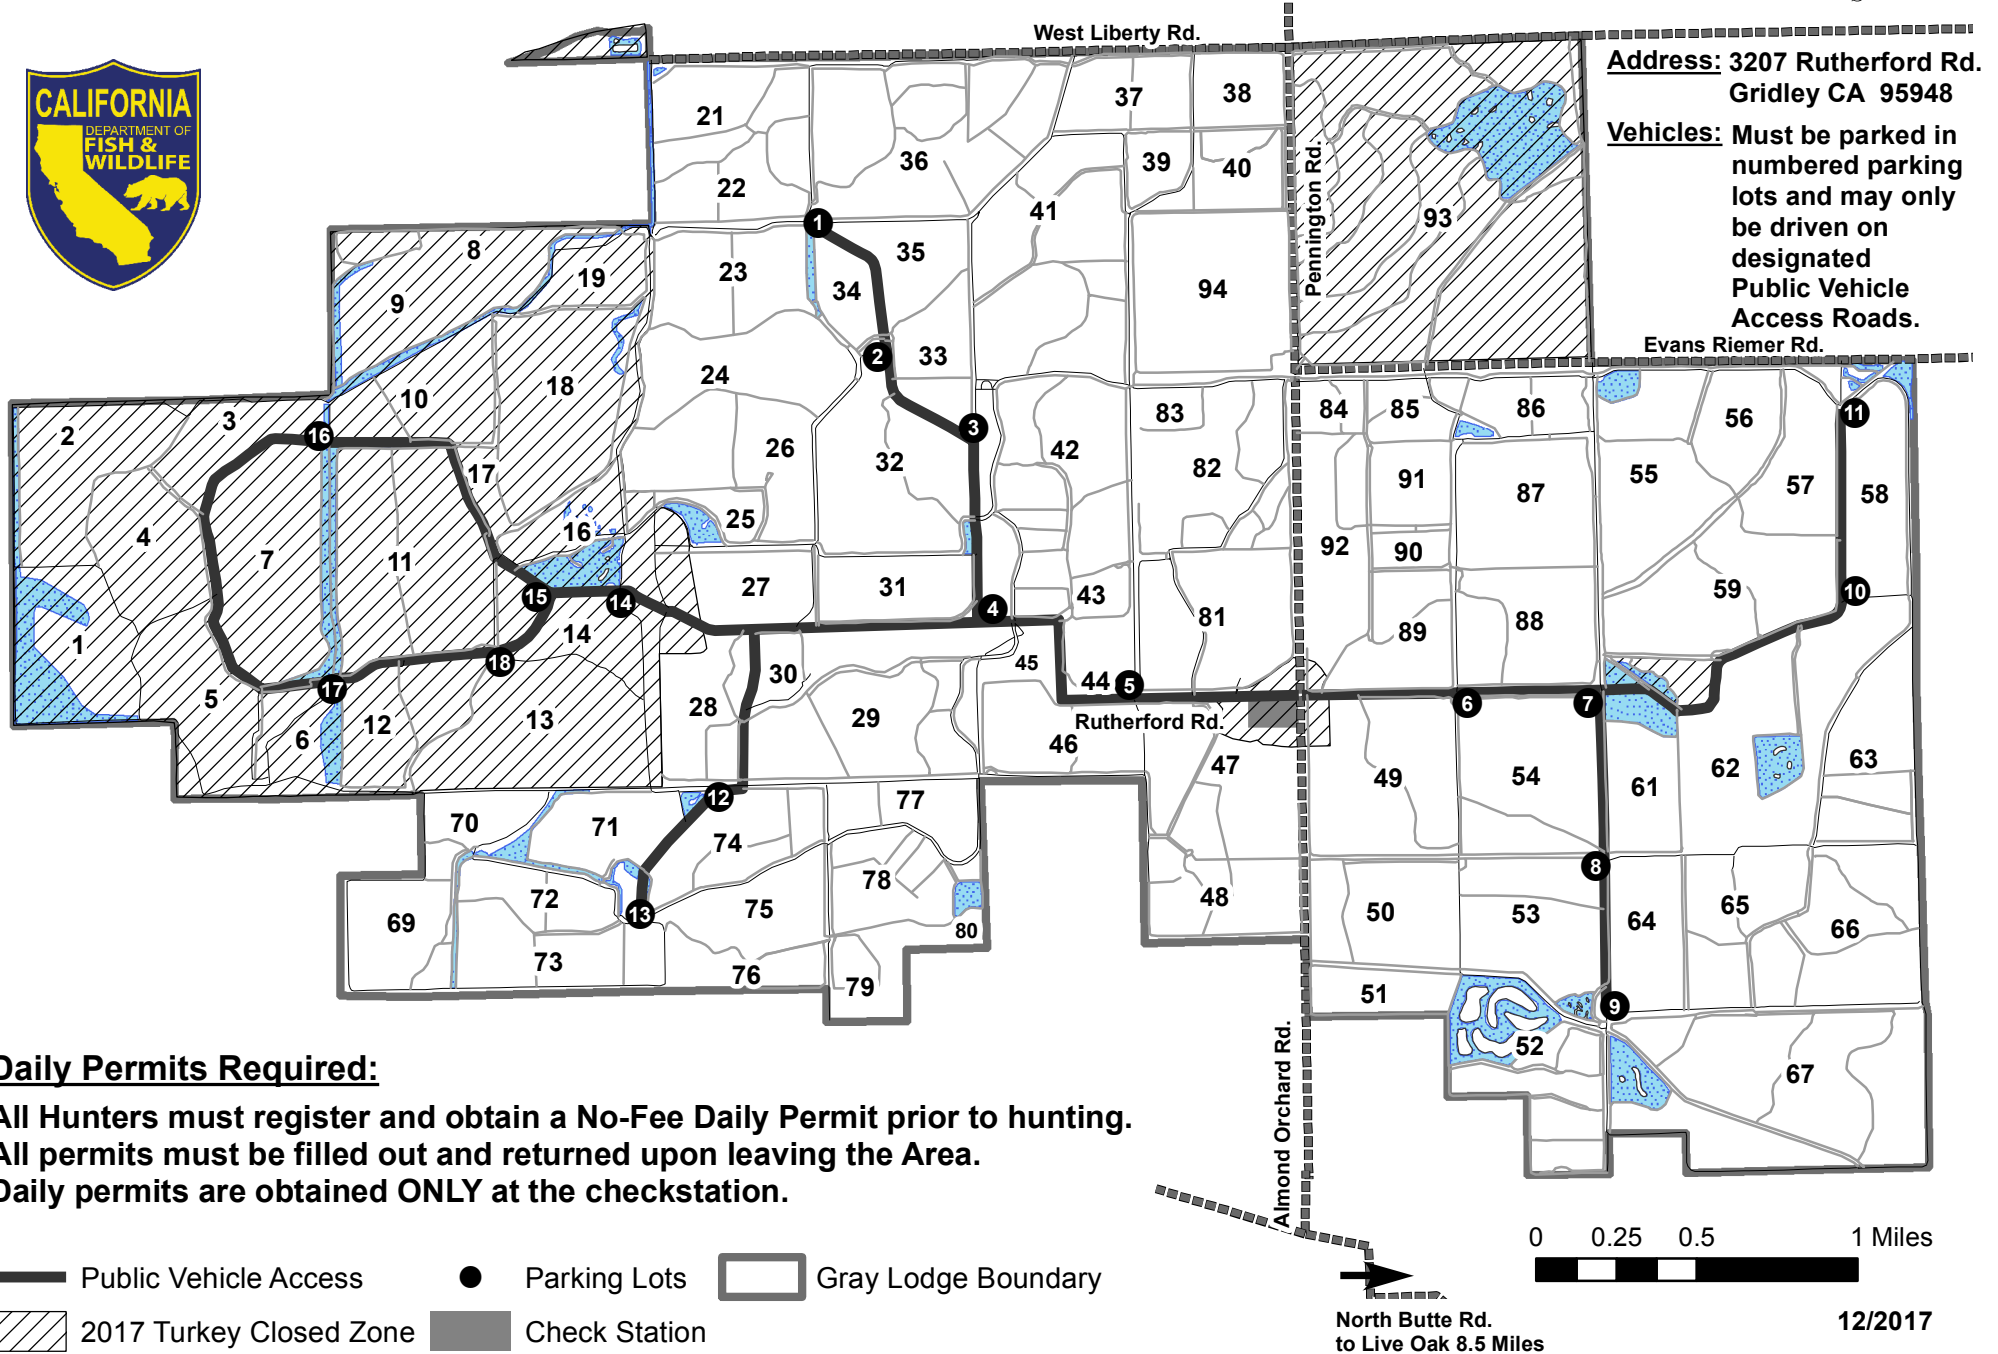

## Gray Lodge Wildlife Area

### Turkey Hunting Map

← Colusa Hwy to Colusa 23 Miles →  
 → Colusa Hwy to Gridley 6.5 Miles

**Address:** 3207 Rutherford Rd.  
 Gridley CA 95948

**Vehicles:** Must be parked in numbered parking lots and may only be driven on designated Public Vehicle Access Roads.

Evans Riemer Rd.

- Public Vehicle Access
- Parking Lots
- Gray Lodge Boundary
- 2017 Turkey Closed Zone
- Check Station

Almond Orchard Rd.  
 North Butte Rd. to Live Oak 8.5 Miles

12/2017