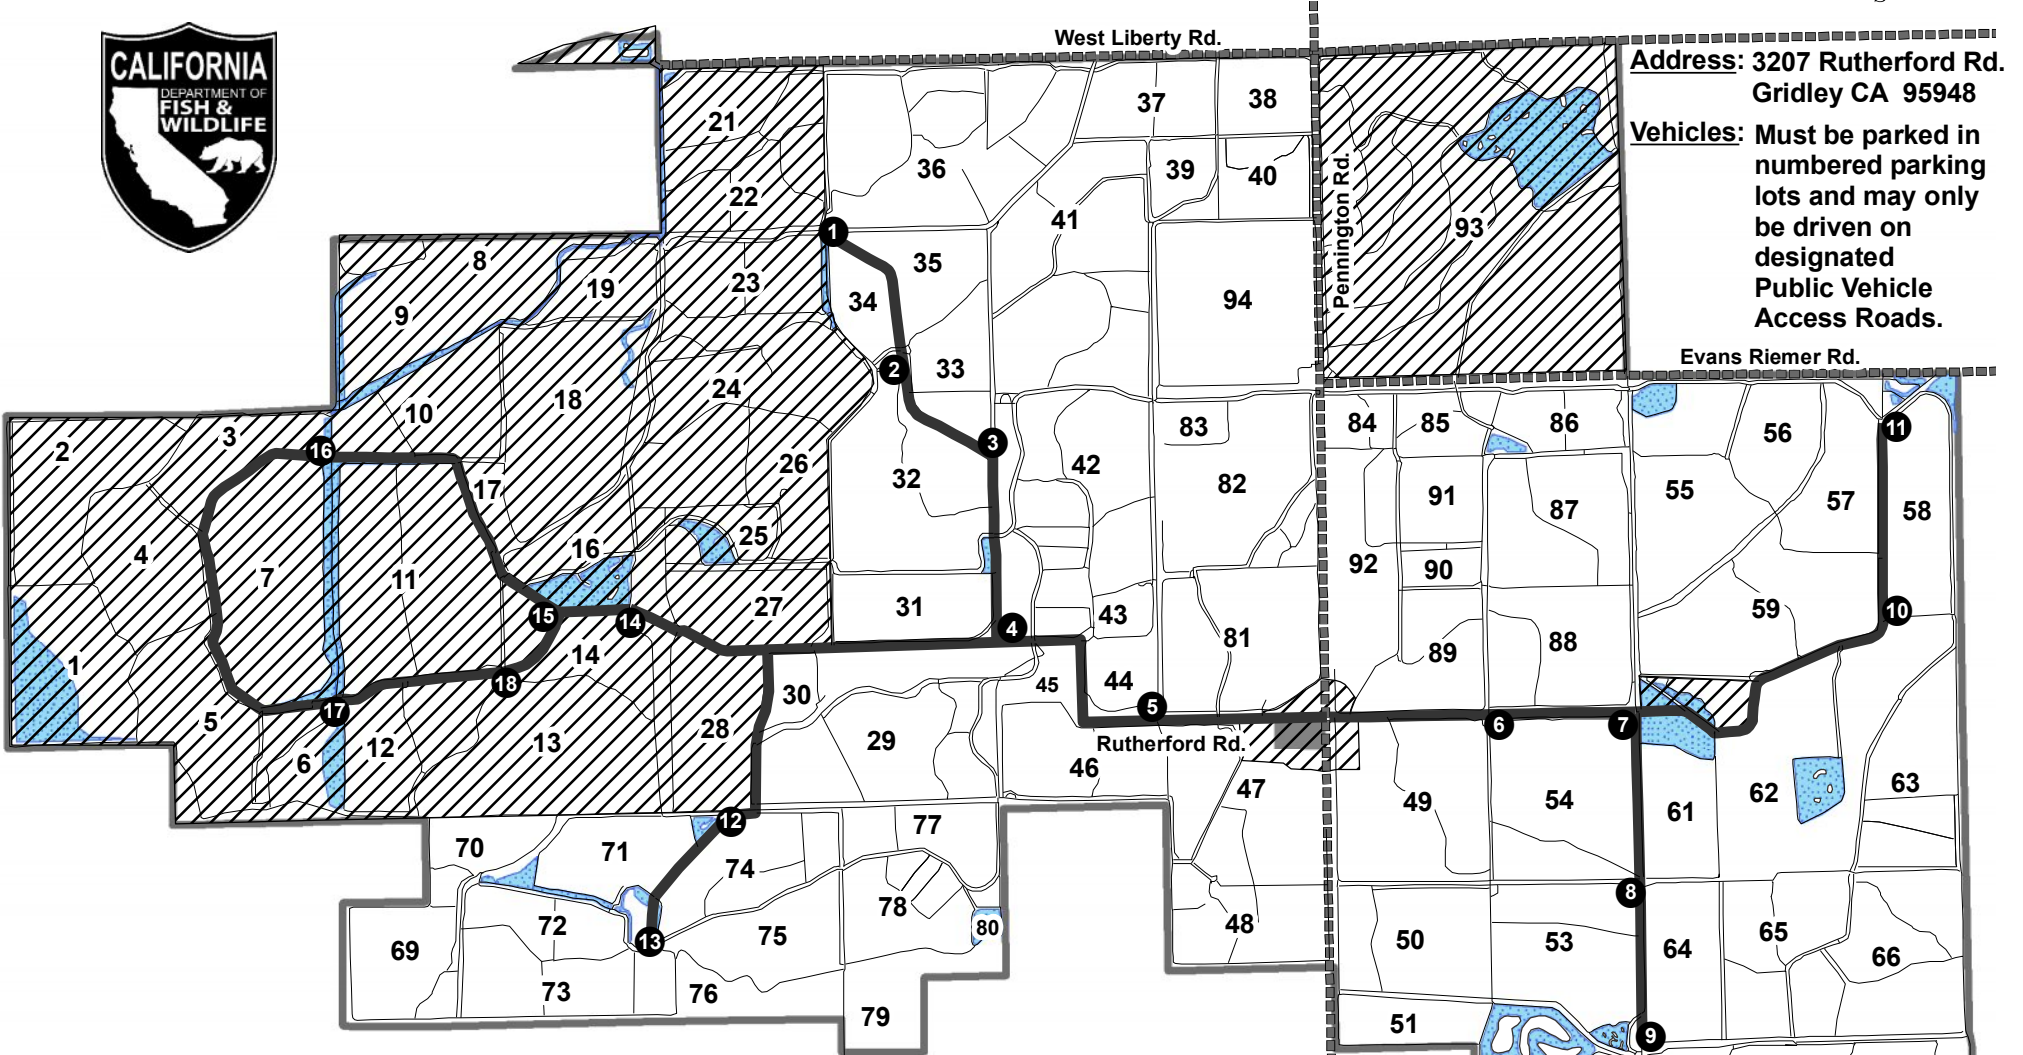

California Dept of Fish and Wildlife - North Central Region

Gray Lodge Wildlife Area

Turkey Hunting Map

← Colusa Hwy to Colusa 23 Miles →
→ Colusa Hwy to Gridley 6.5 Miles

Address: 3207 Rutherford Rd.
Gridley CA 95948

Vehicles: Must be parked in numbered parking lots and may only be driven on designated Public Vehicle Access Roads.

Evans Riemer Rd.

Almond Orchard Rd.

North Butte Rd.
to Live Oak 8.5 Miles

Daily Permits Required:

- Turkey Closed Areas
- Parking Lots
- Gray Lodge Boundary
- Public Vehicle Access
- Check Station