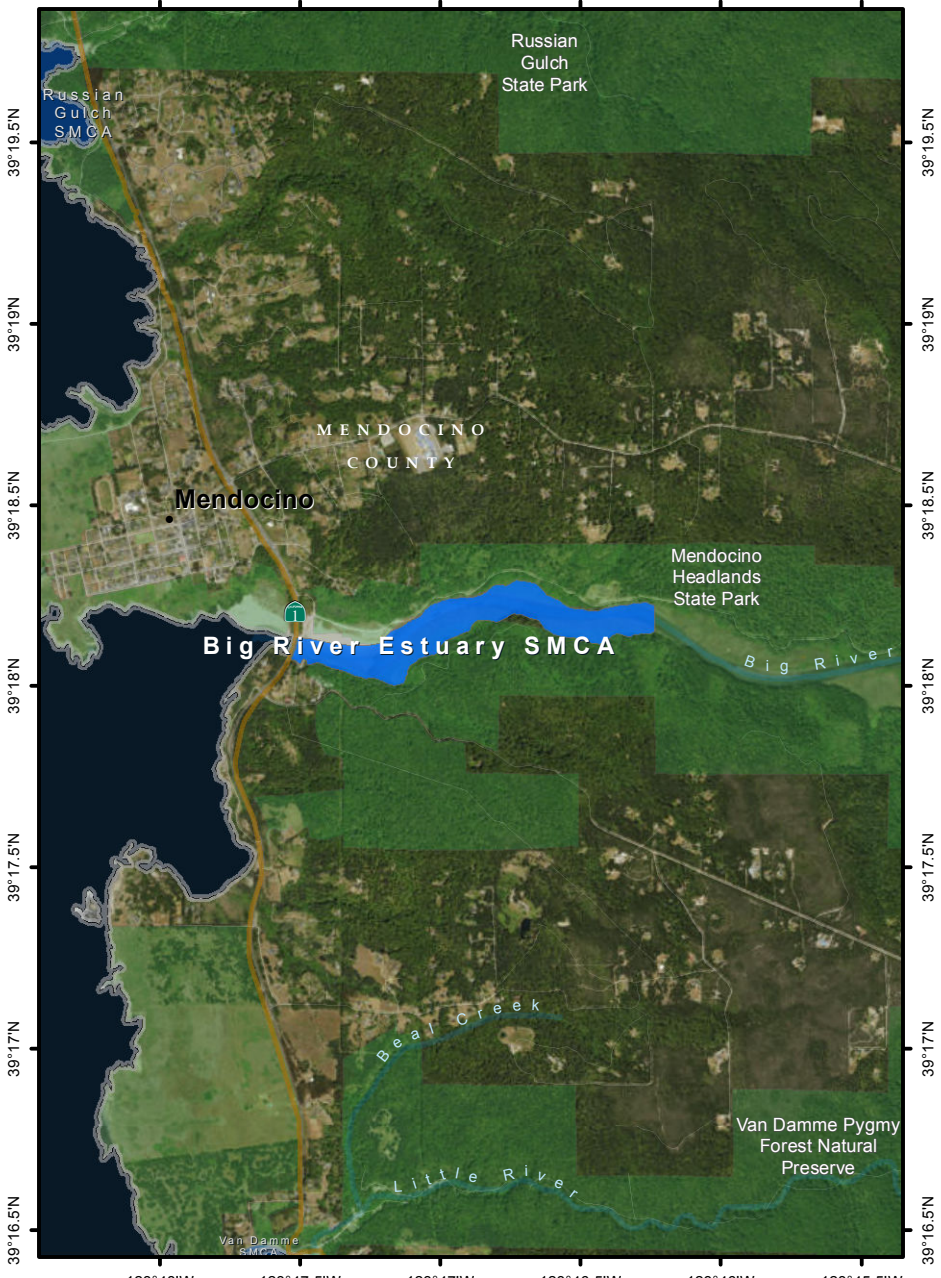

123°48'W

123°47.5'W

123°47'W

123°46.5'W

123°46'W

123°45.5'W

Russian Gulch SMCA

Russian Gulch State Park

MENDOCINO COUNTY

Mendocino

Big River Estuary SMCA

Mendocino Headlands State Park

Big River

Bear Creek

Little River

Van Damme Pygmy Forest Natural Preserve

39°19'N

39°18.5'N

39°18'N

39°17.5'N

39°17'N

39°16.5'N

39°19.5'N

39°19'N

39°18.5'N

39°18'N

39°17.5'N

39°17'N

39°16.5'N