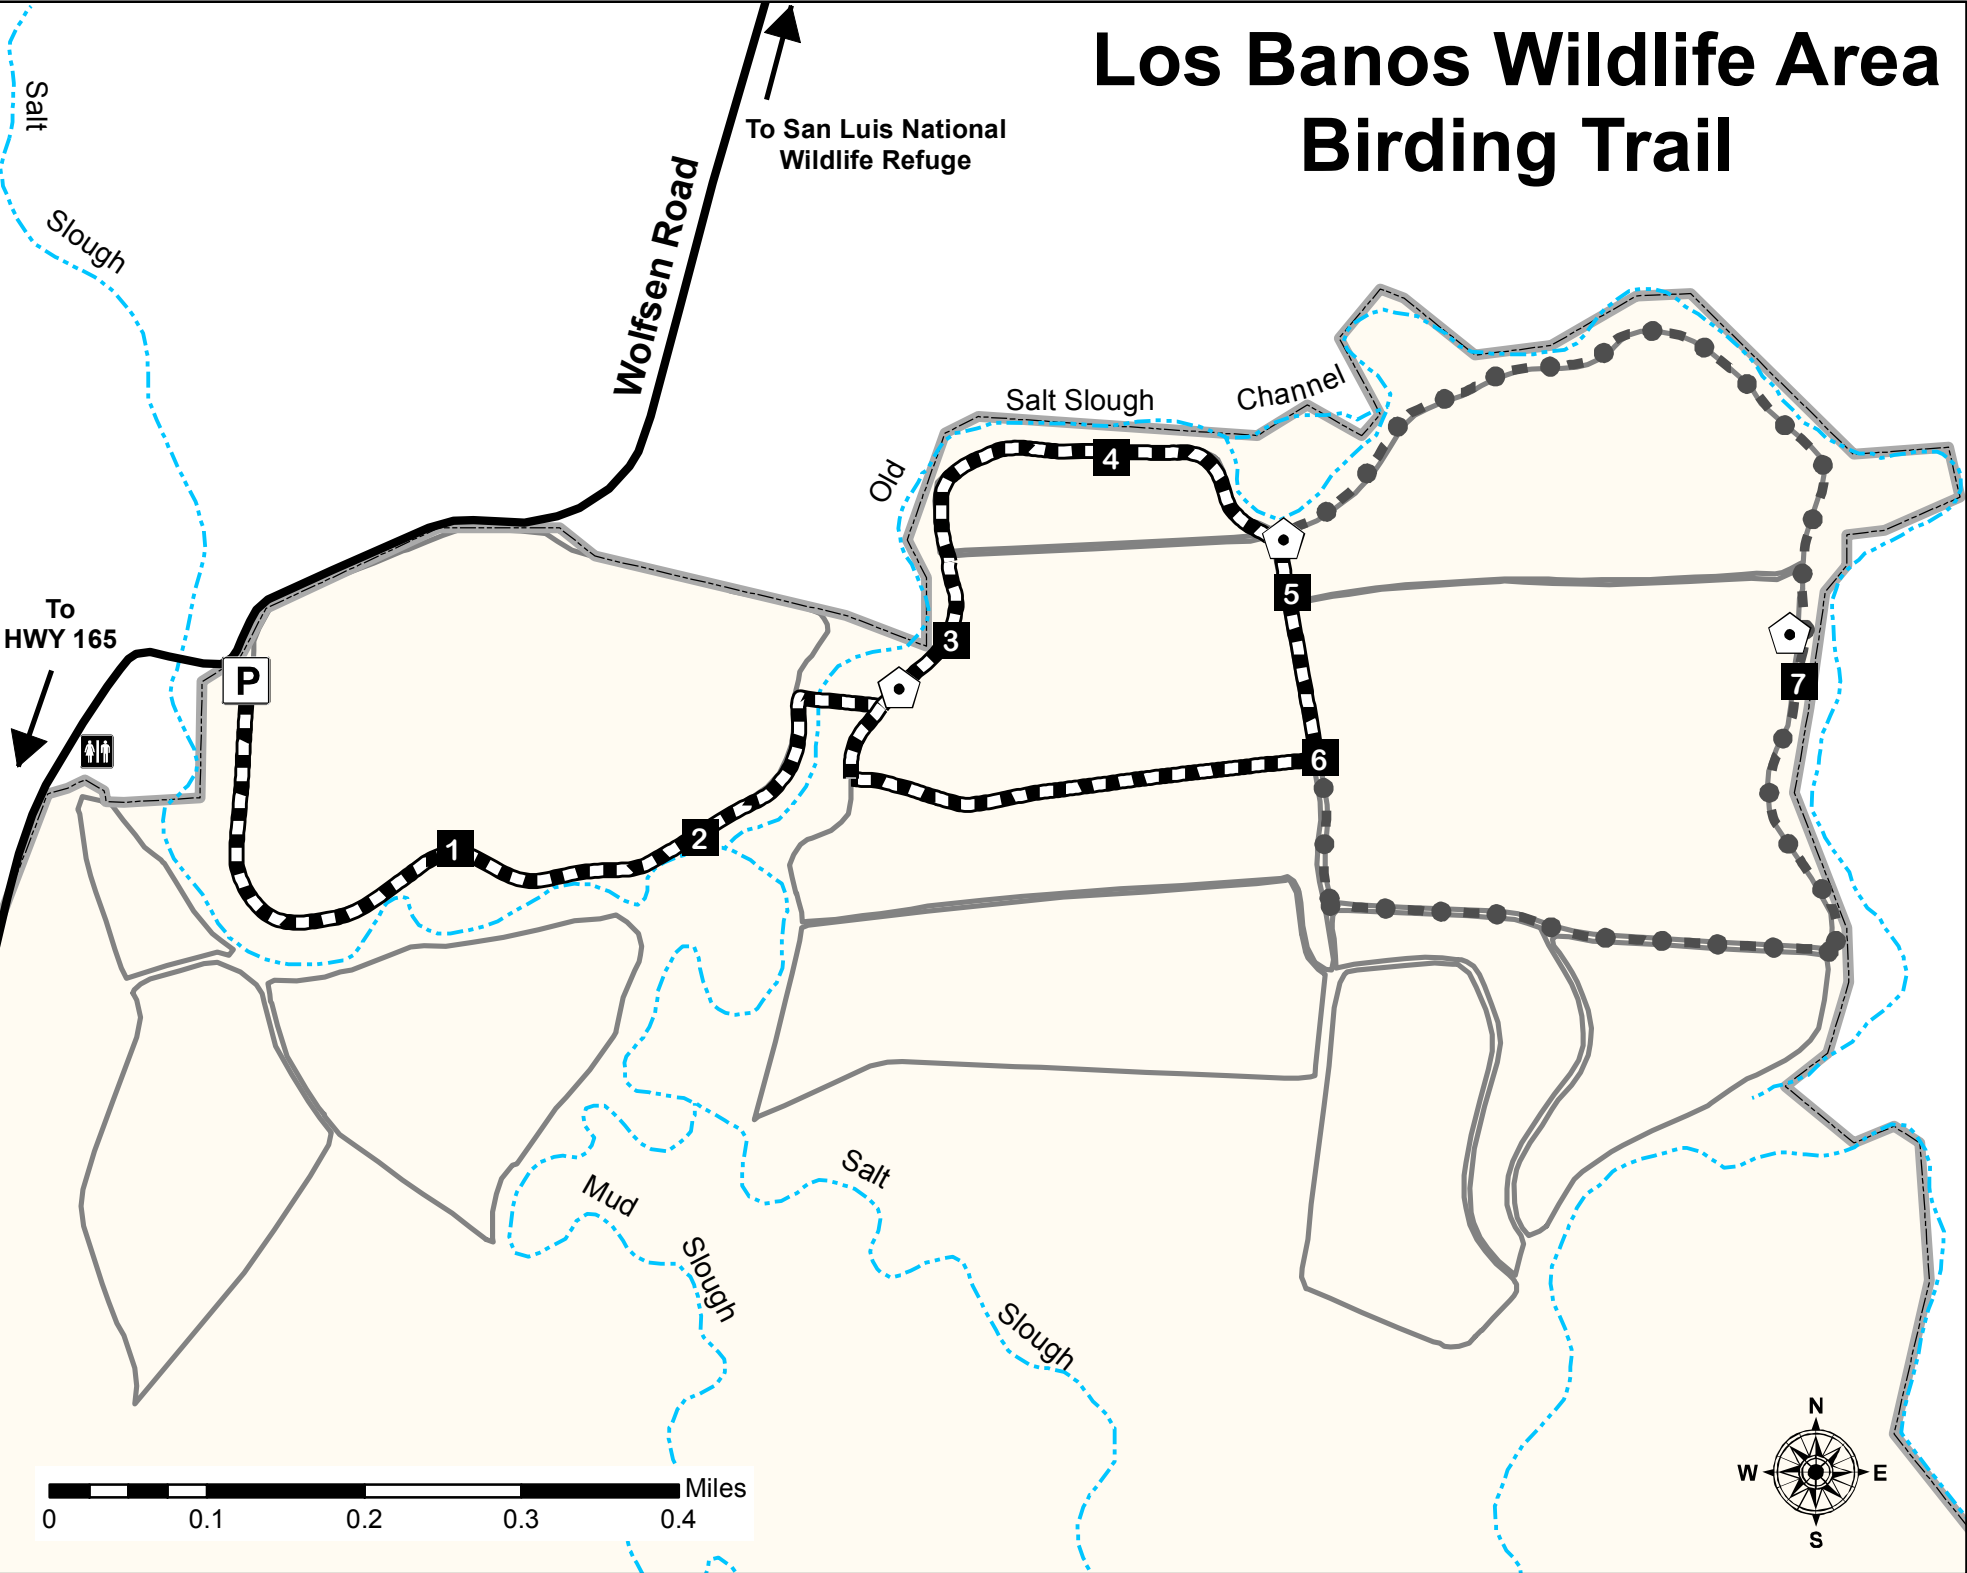

# Los Banos Wildlife Area Birding Trail

### Interpretive Panels

1. Farming For Wildlife
2. Sloughs
3. Irrigated Pasture
4. Riparian Restoration
5. Seasonal Wetland
6. Managed Upland
7. Old Growth Riparian

	Benches
	Interpretive Panels
	Parking Lot
	Public Restroom
	Main Walking Trail (2.1 miles round-trip)
	Extended Route (1.2 miles)
	Sloughs
	Wildlife Area Boundary
	Field Boundary