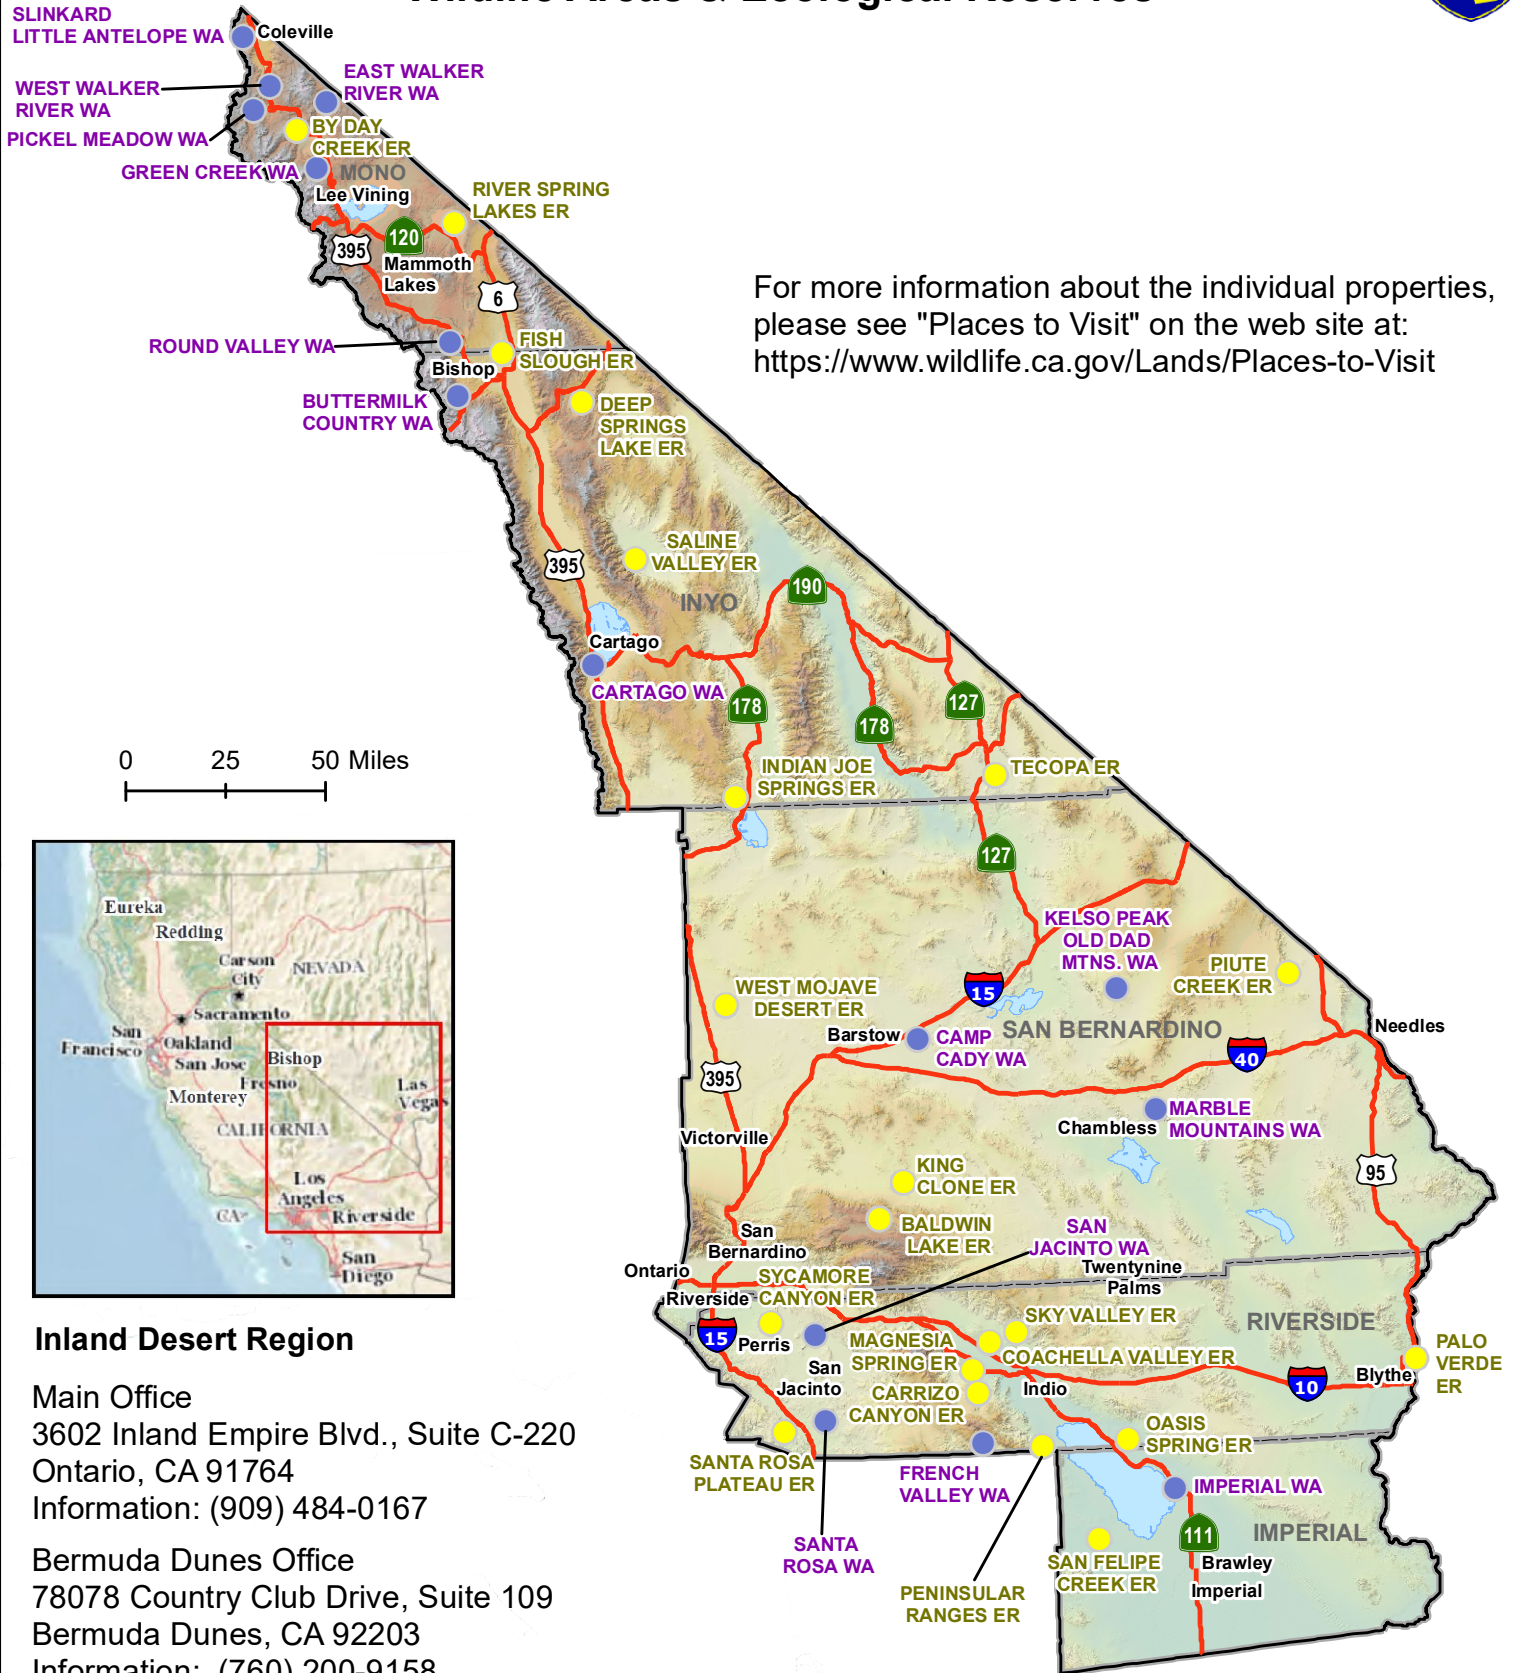

California Department of Fish and Wildlife Inland Deserts Region Wildlife Areas & Ecological Reserves

For more information about the individual properties, please see "Places to Visit" on the web site at: <https://www.wildlife.ca.gov/Lands/Places-to-Visit>