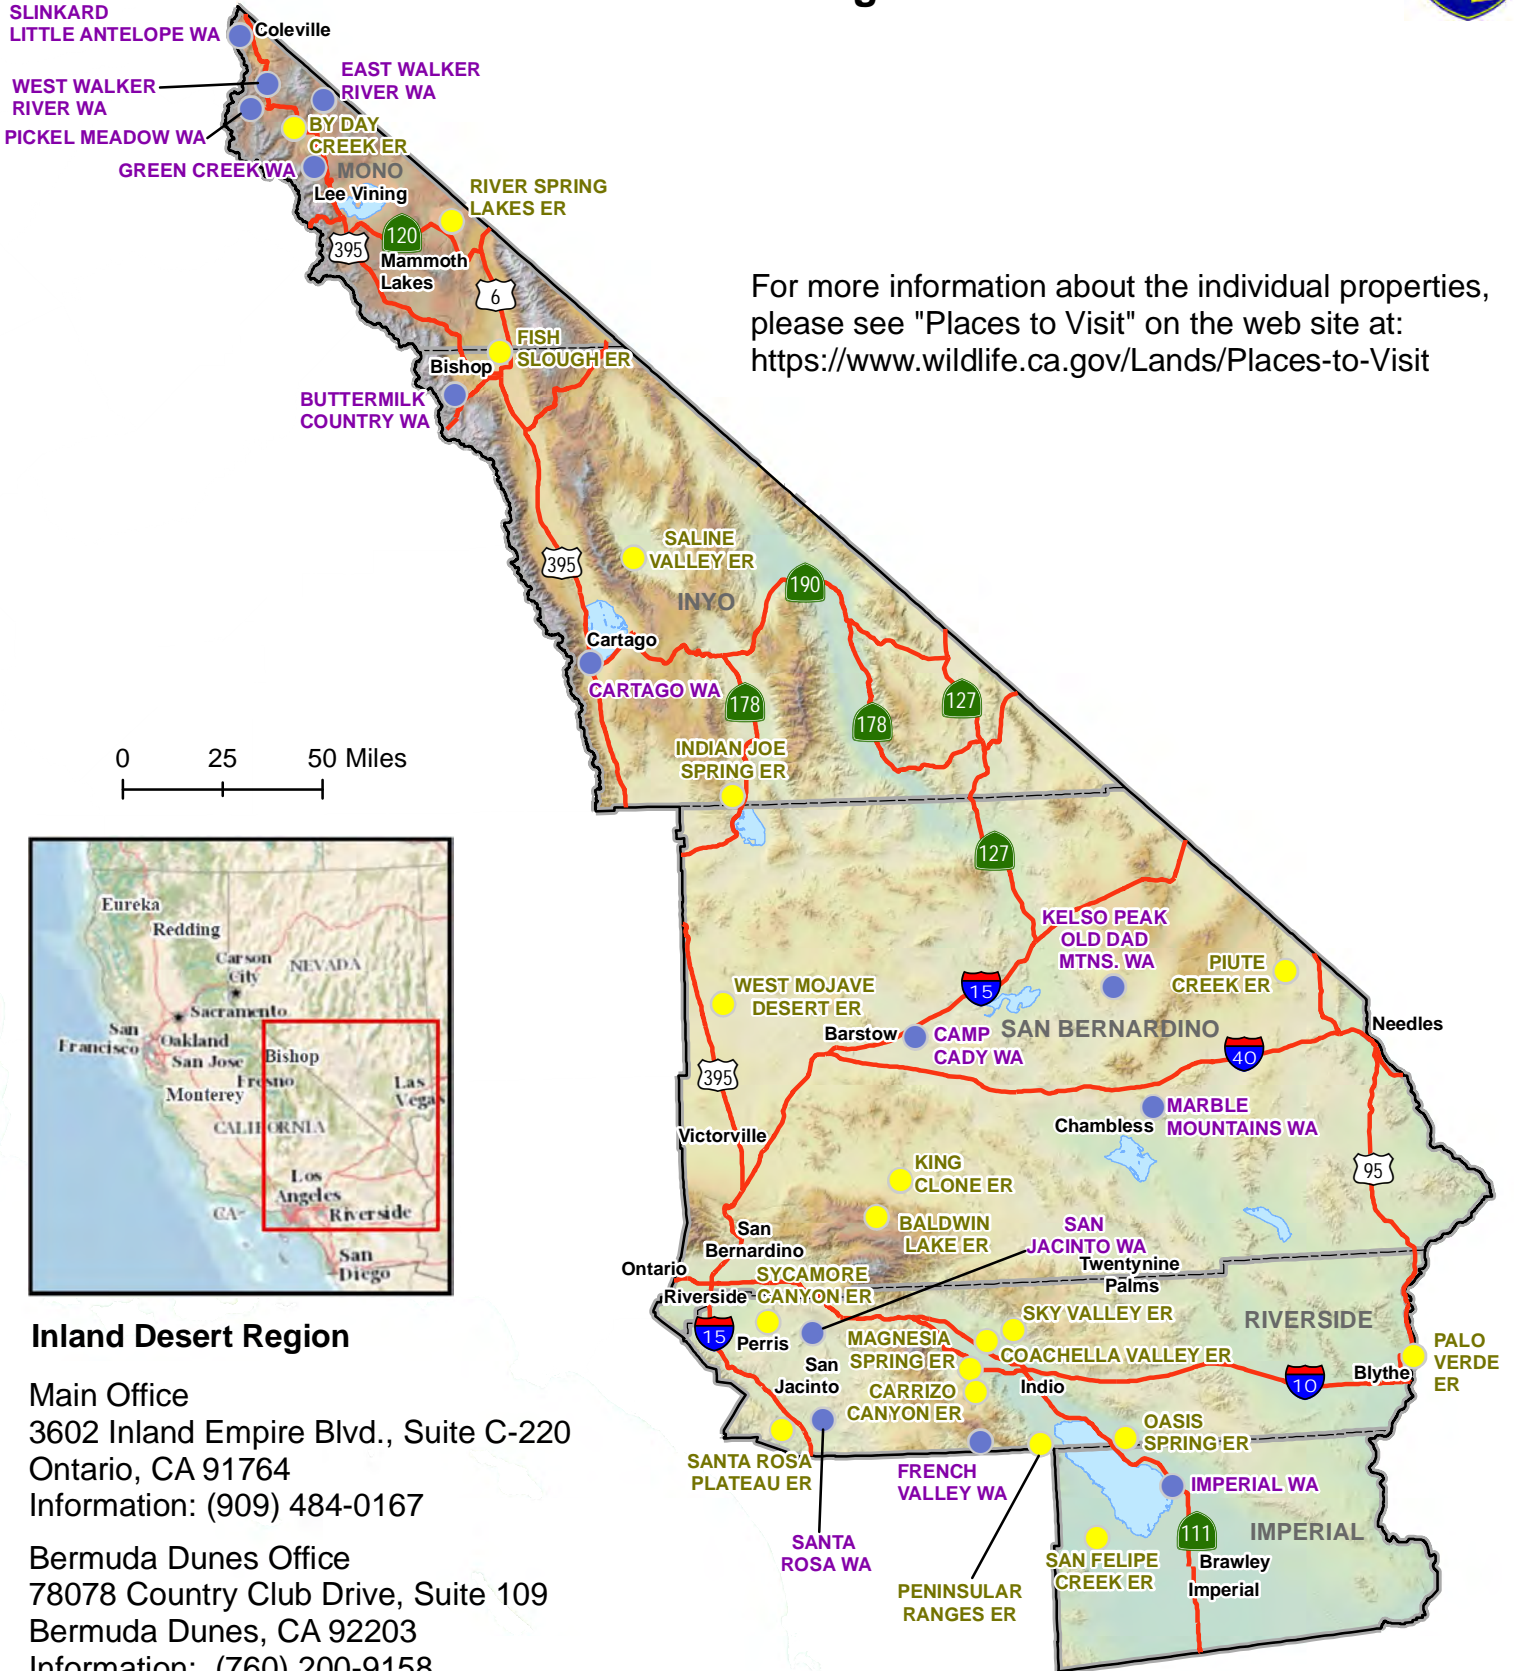

California Department of Fish and Wildlife Inland Deserts Region Wildlife Areas & Ecological Reserves

For more information about the individual properties, please see "Places to Visit" on the web site at: <https://www.wildlife.ca.gov/Lands/Places-to-Visit>

Inland Desert Region

Main Office
3602 Inland Empire Blvd., Suite C-220
Ontario, CA 91764
Information: (909) 484-0167

Bermuda Dunes Office
78078 Country Club Drive, Suite 109
Bermuda Dunes, CA 92203
Information: (760) 200-9158