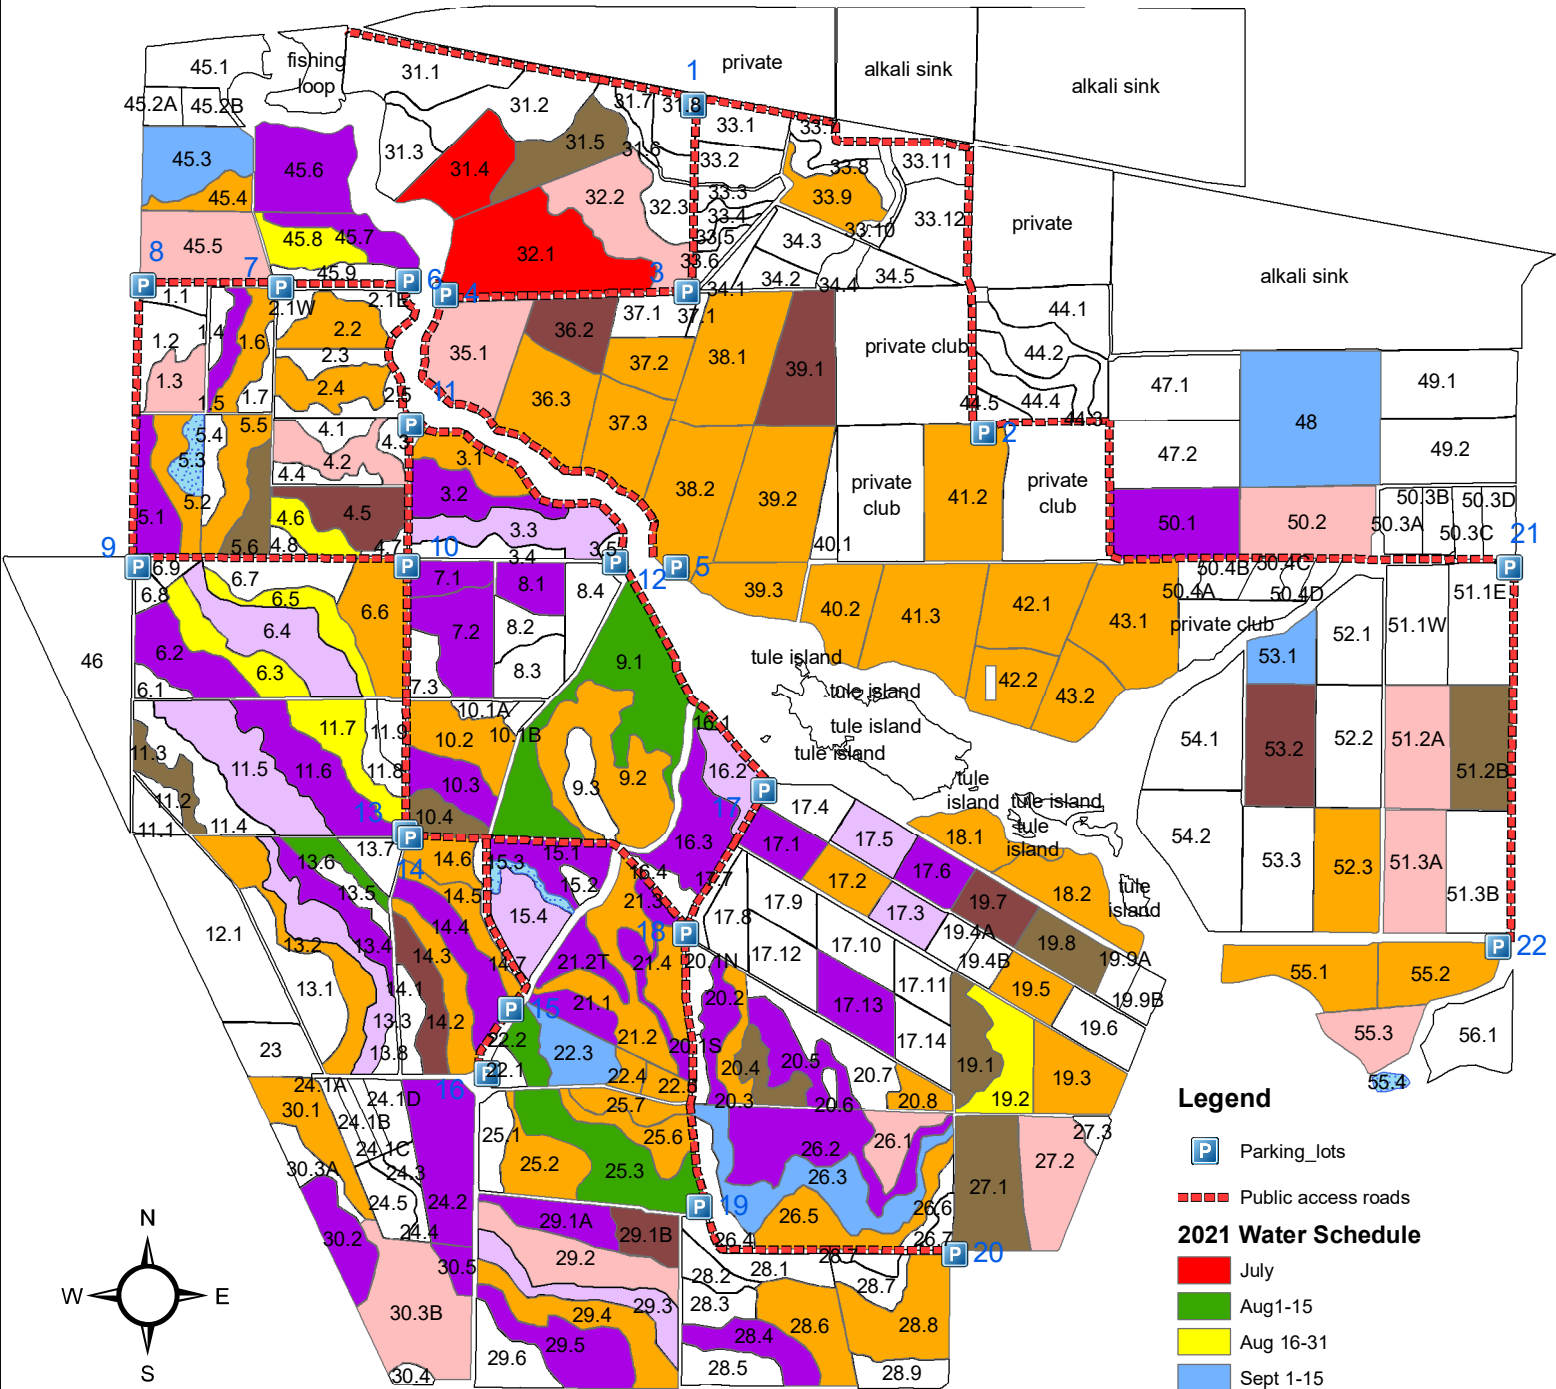

Mendota Wildlife Area 2021 Flood-Up Schedule

Legend

- P Parking lots
- Public access roads

2021 Water Schedule

- July
- Aug 1-15
- Aug 16-31
- Sept 1-15
- Sept 16-30
- Oct 1-15
- Oct 16-31
- Nov 1-15
- Nov 16-30
- Dec 1-15
- Dec 16-31
- Permanent Water
- TBD

Please note: This is a tentative flood up schedule for MWA. The amount of acreage flooded depends on pumps working, and vegetation hindering flow to pumps.