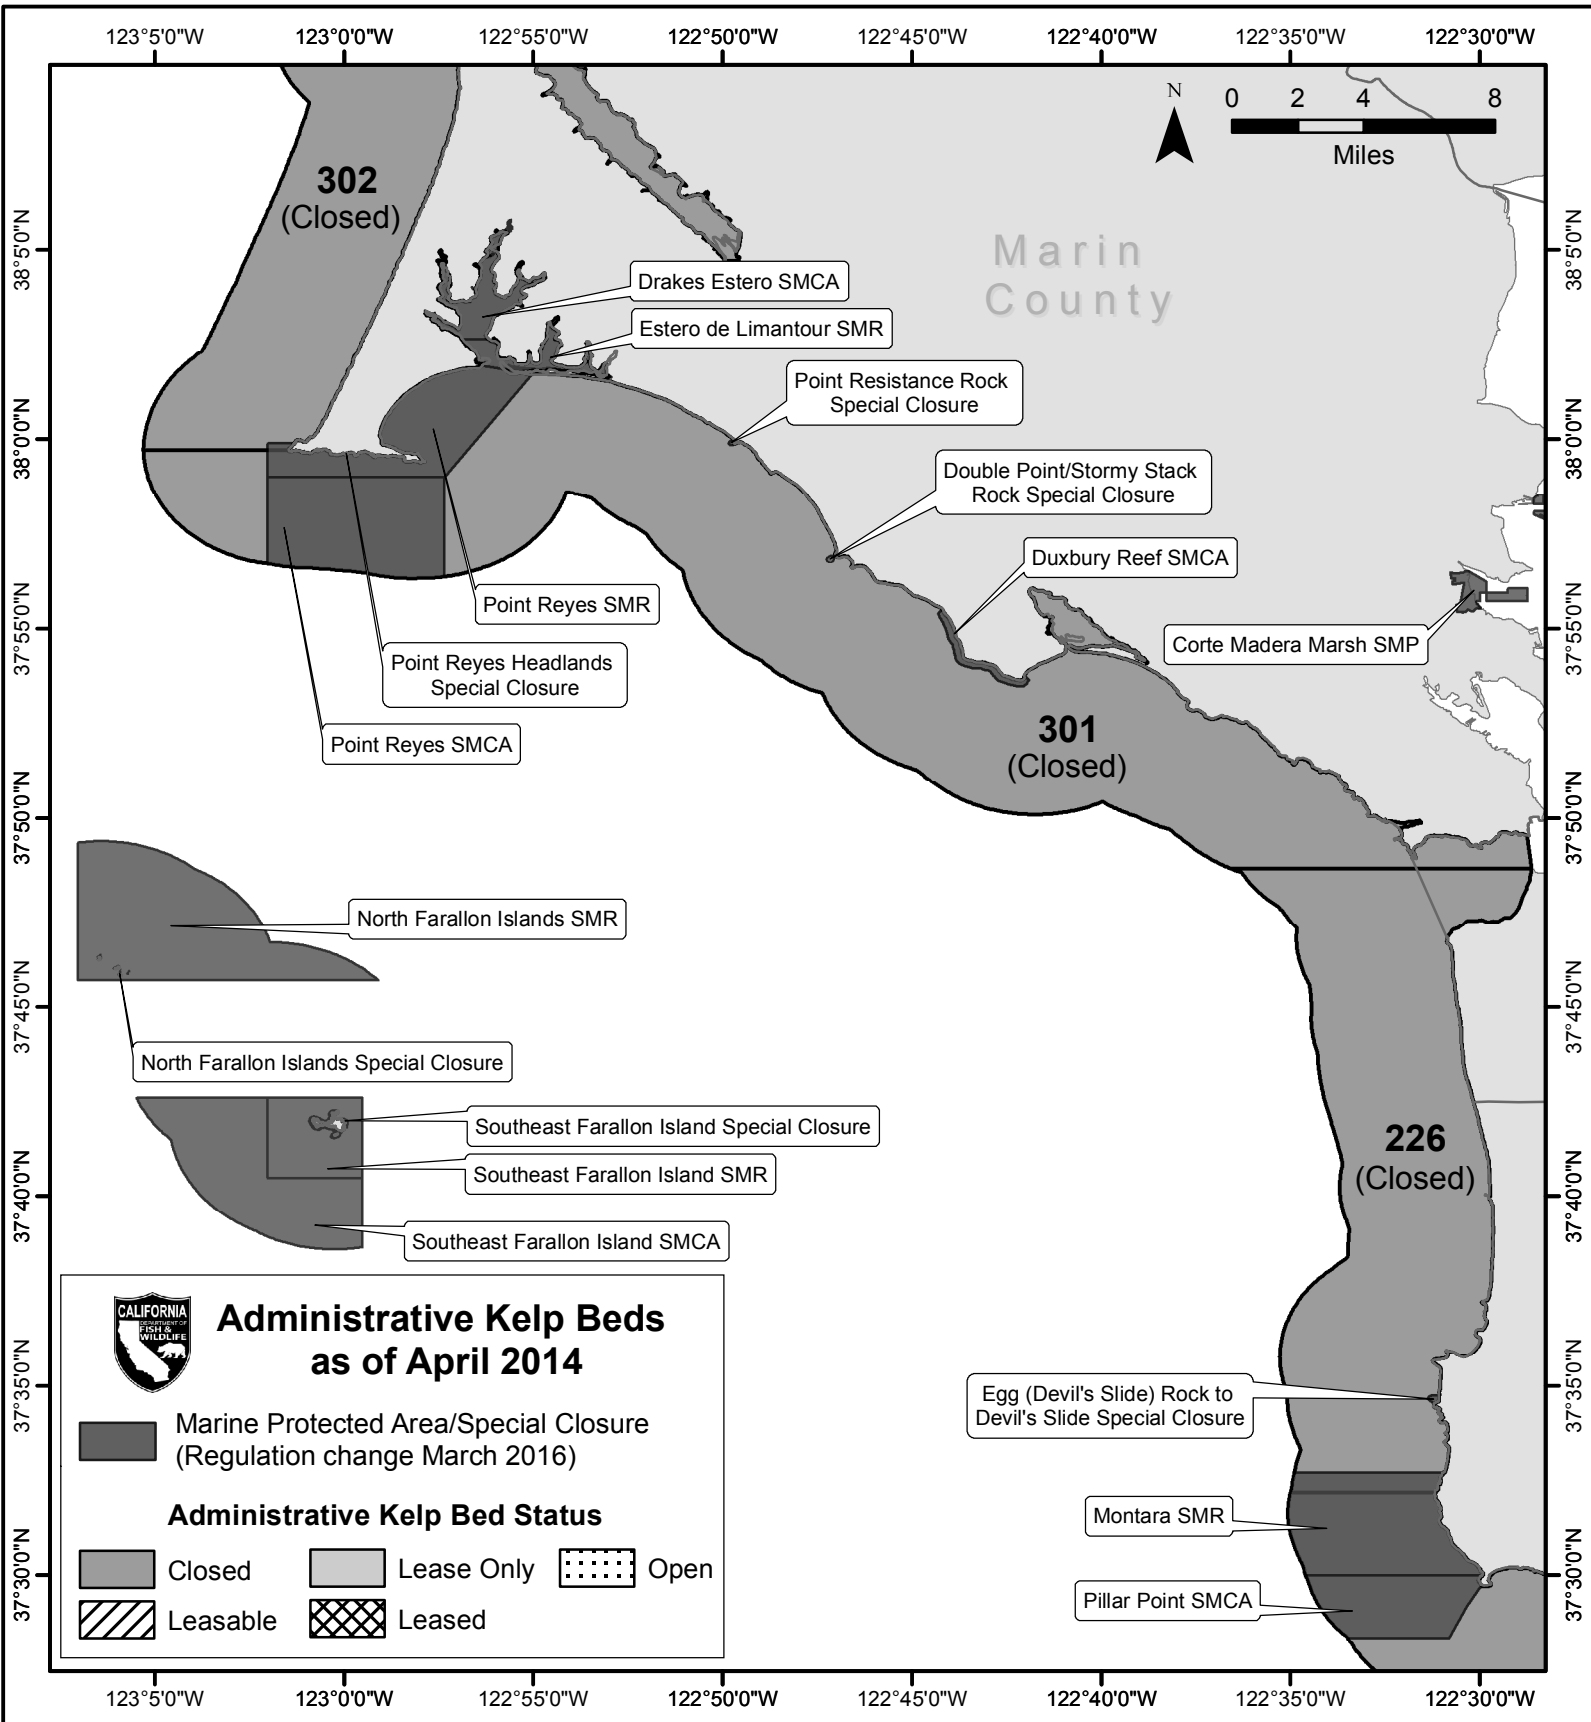

North Central California Administrative Kelp Bed Maps with Marine Protected Areas and Special Closures.

This map is for general informational purposes only and is not to be used for determining the exact boundaries of the listed Administrative Kelp Beds, Marine Protected Areas/Special Closures, or for other legal and navigational purposes.