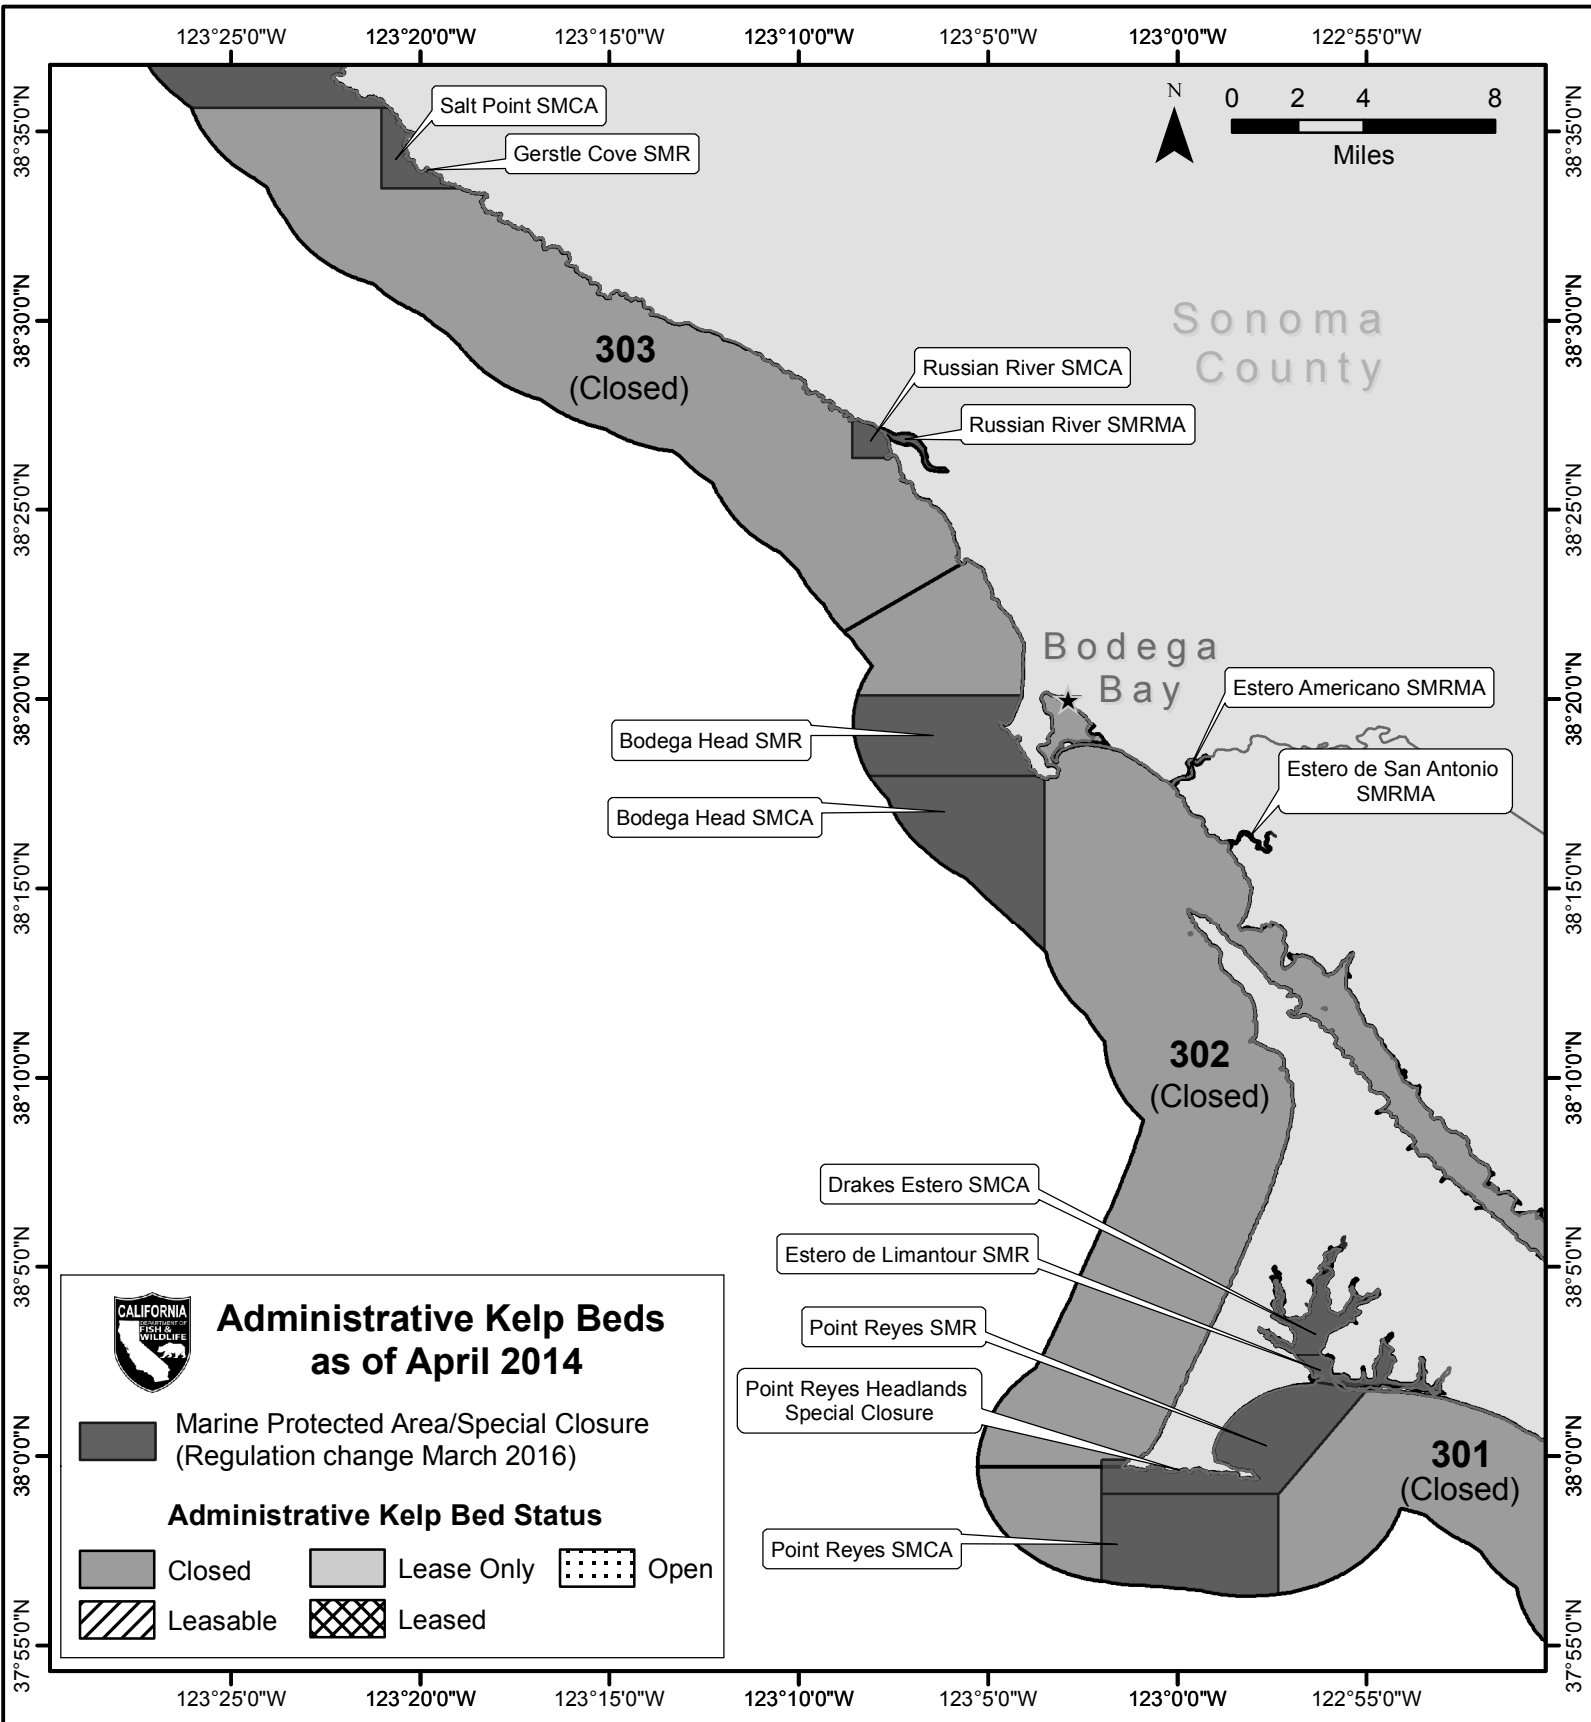

North Central California Administrative Kelp Bed Maps with Marine Protected Areas and Special Closures.

This map is for general informational purposes only and is not to be used for determining the exact boundaries of the listed Administrative Kelp Beds, Marine Protected Areas/Special Closures, or for other legal and navigational purposes.