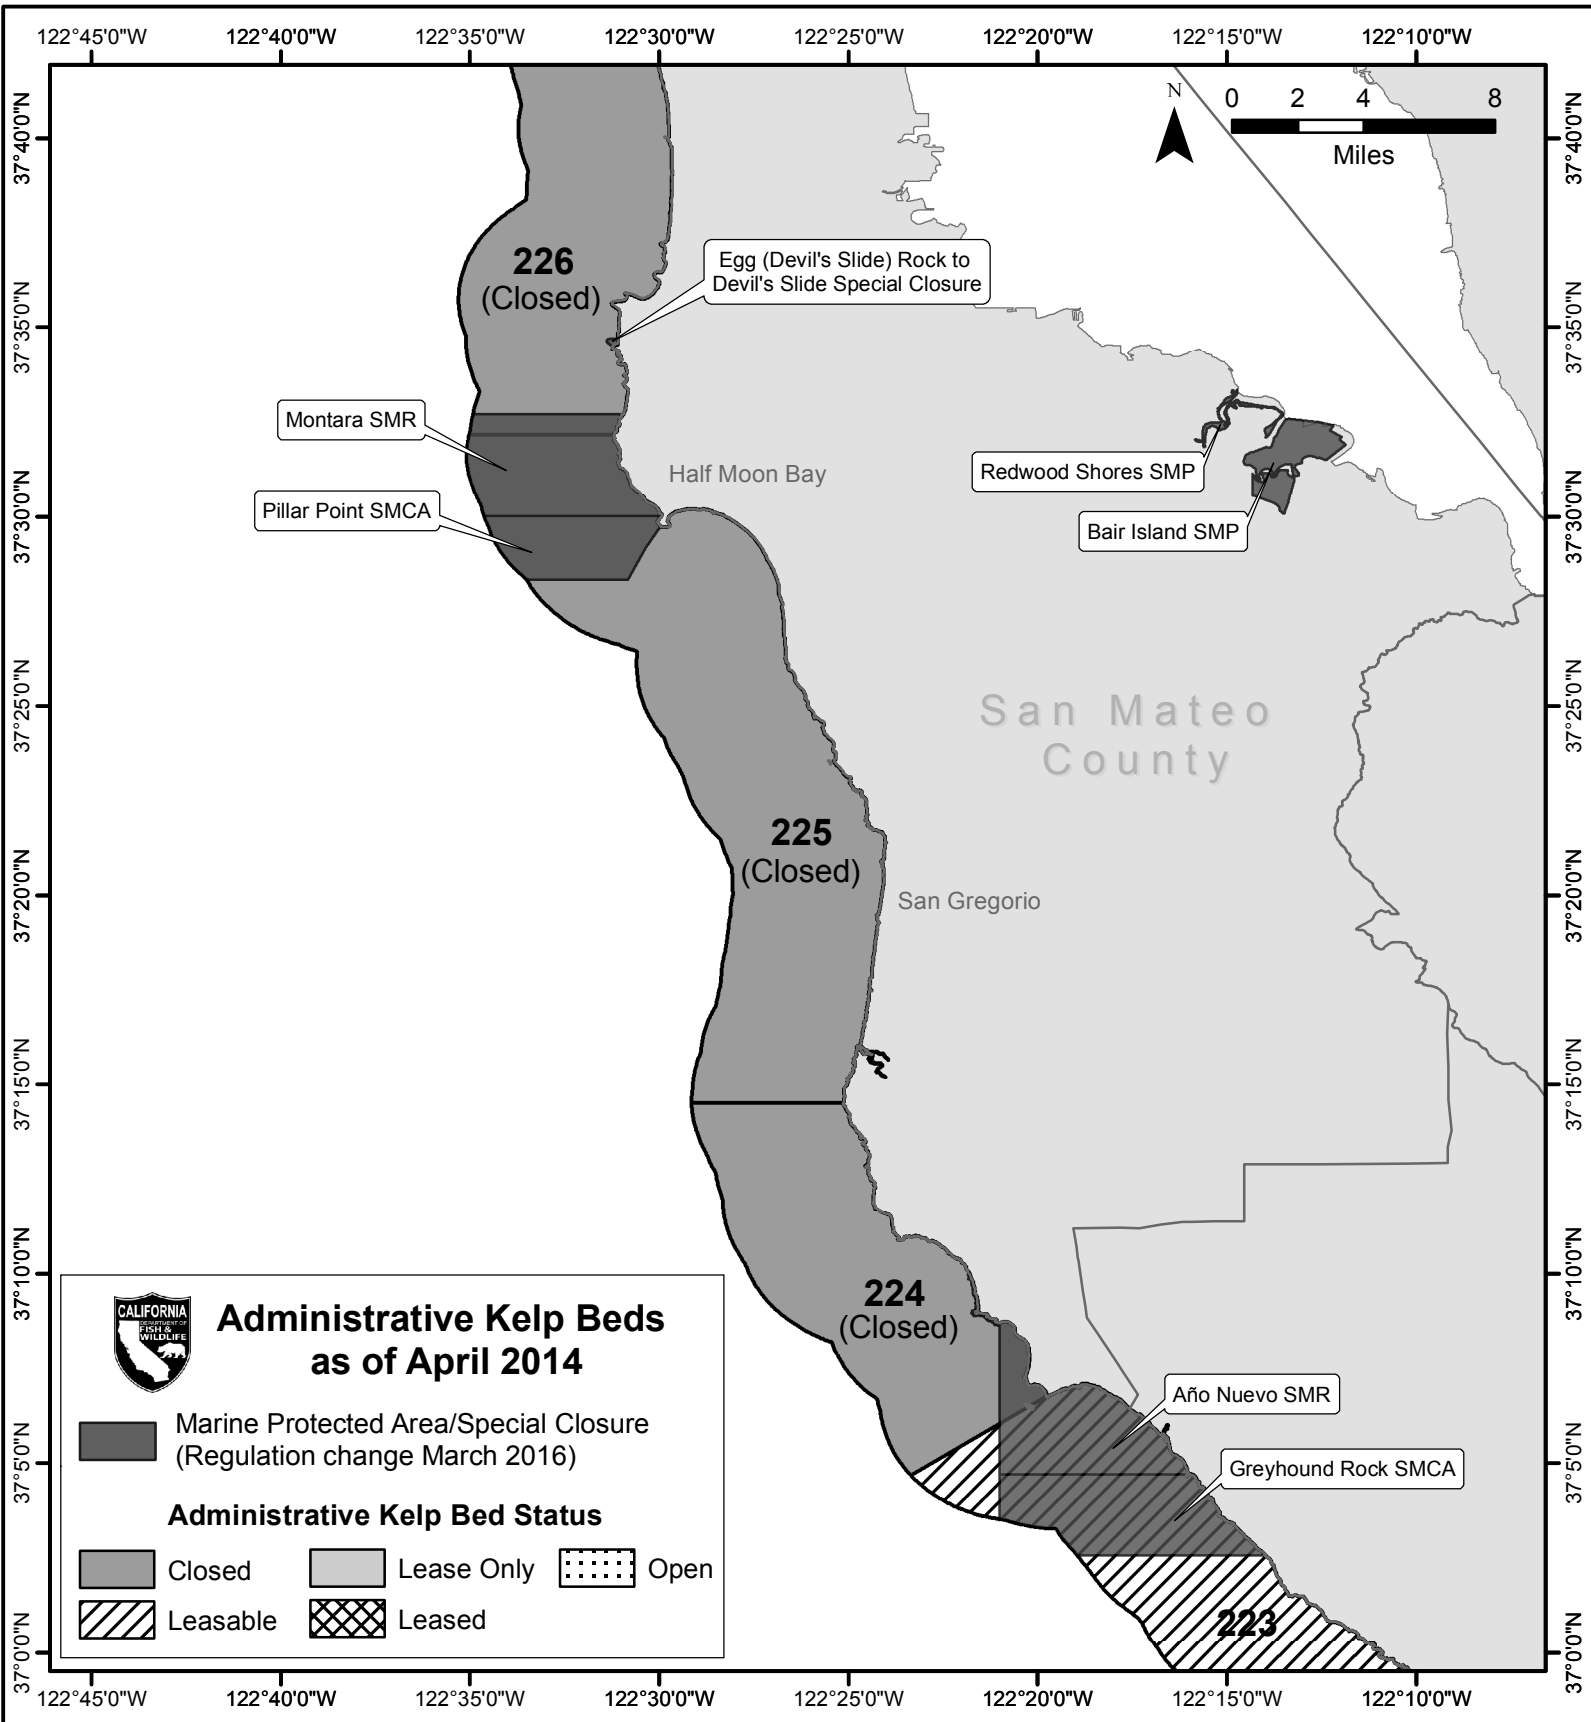

North Central California Administrative Kelp Bed Maps with Marine Protected Areas and Special Closures.

This map is for general informational purposes only and is not to be used for determining the exact boundaries of the listed Administrative Kelp Beds, Marine Protected Areas/Special Closures, or for other legal and navigational purposes.