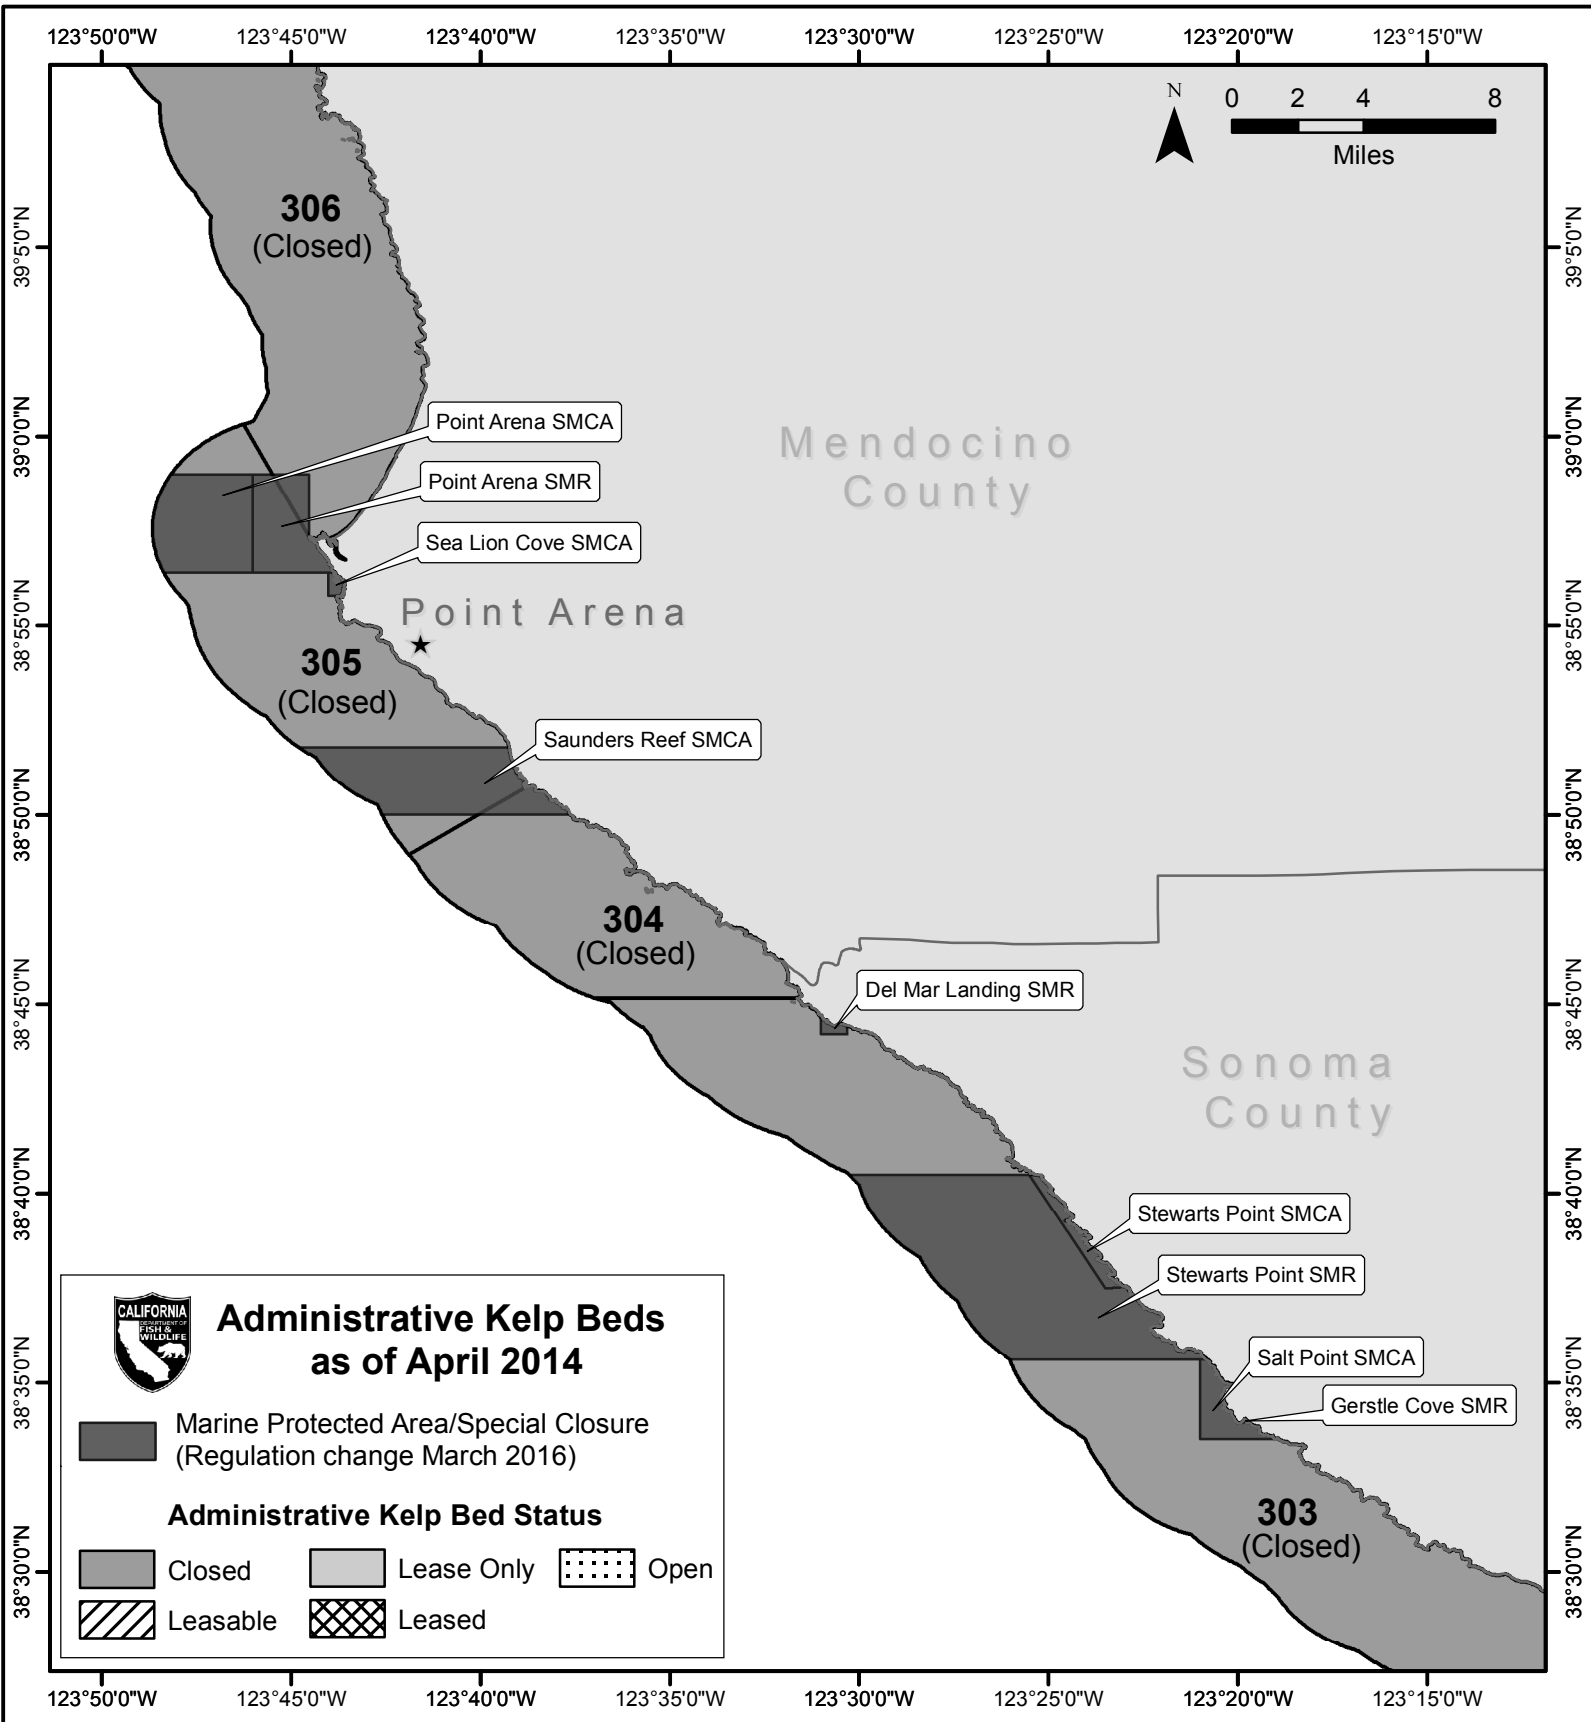

North Central California Administrative Kelp Bed Maps with Marine Protected Areas and Special Closures.

This map is for general informational purposes only and is not to be used for determining the exact boundaries of the listed Administrative Kelp Beds, Marine Protected Areas/Special Closures, or for other legal and navigational purposes.