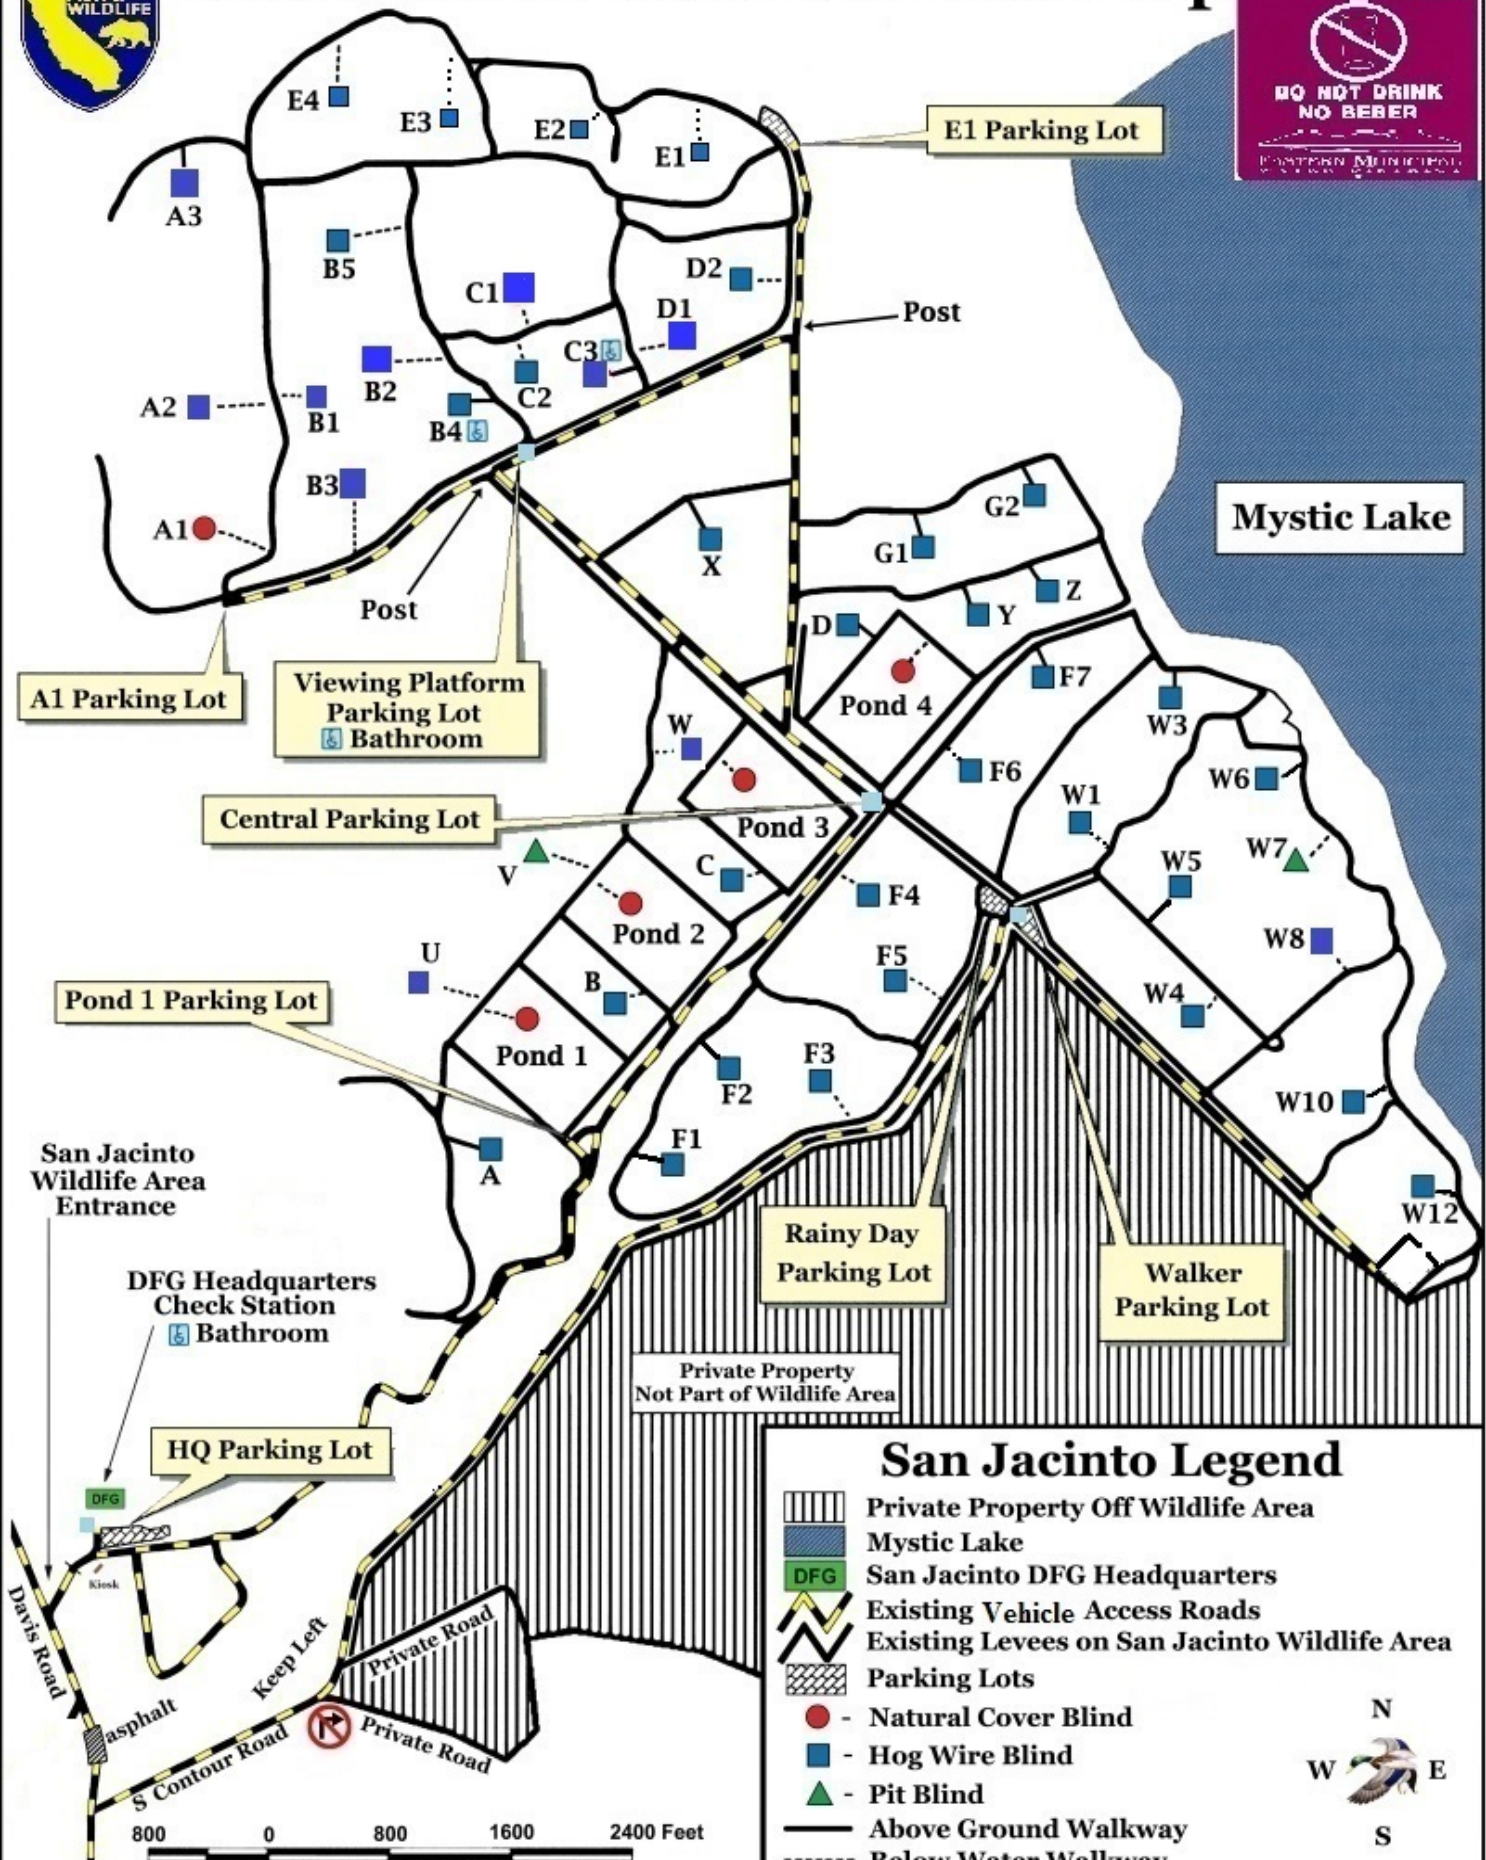

San Jacinto Wildlife Area Map

San Jacinto Legend

- Private Property Off Wildlife Area
- Mystic Lake
- San Jacinto DFG Headquarters
- Existing Vehicle Access Roads
- Existing Levees on San Jacinto Wildlife Area
- Parking Lots
- Natural Cover Blind
- Hog Wire Blind
- Pit Blind
- Above Ground Walkway
- Below Water Walkway

N
W E
S

San Jacinto Wildlife Area uses reclaimed water