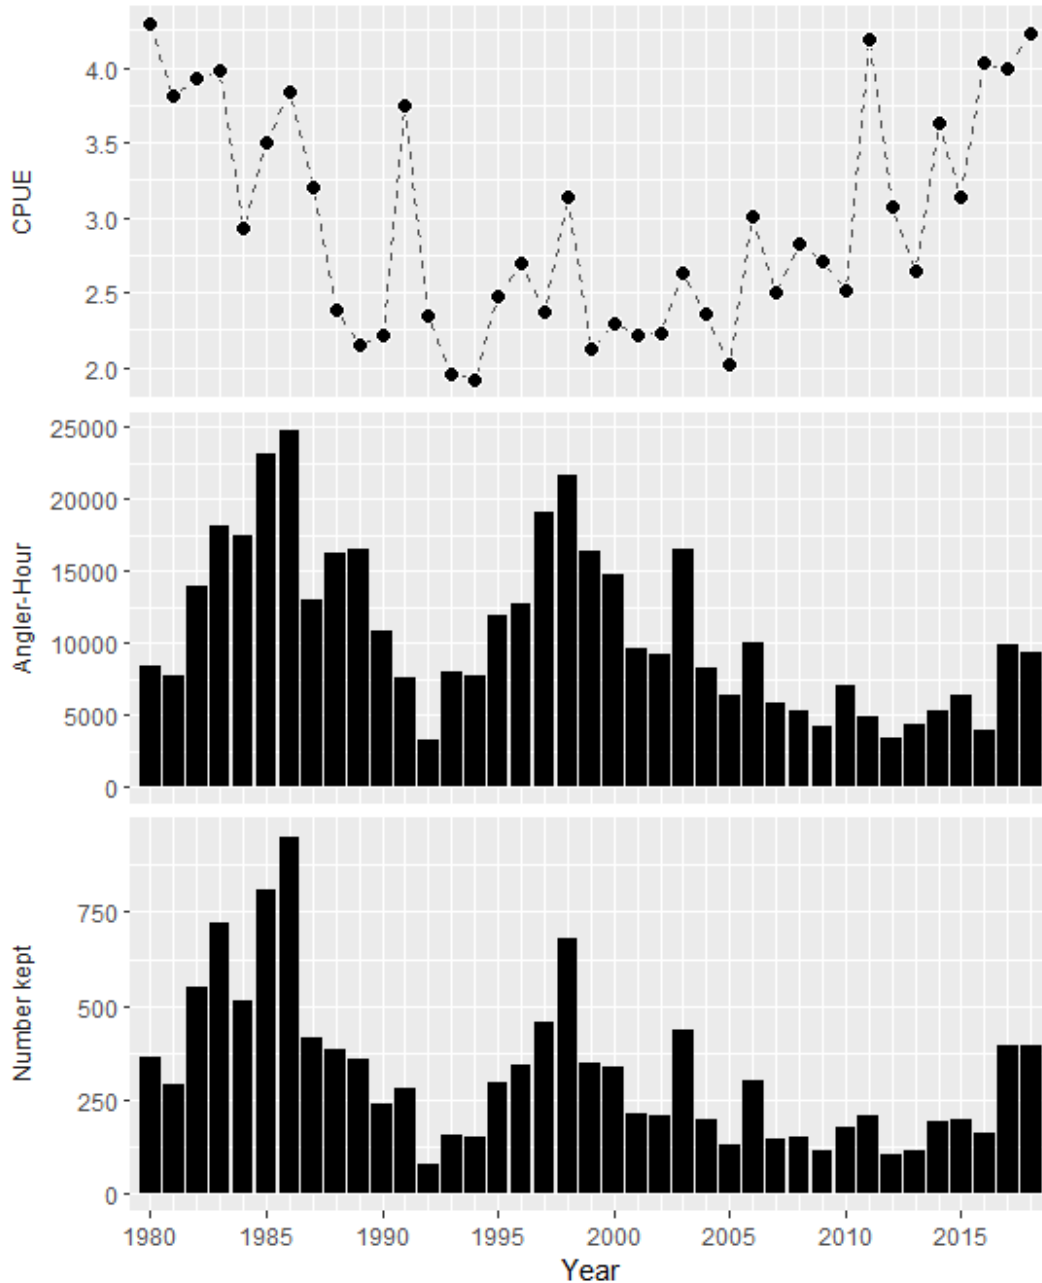

## CPFV Annual Summary: Sturgeon

*Annual summary of Commercial Passenger Fishing Vessel (CPFV) logs for sturgeon (presumably mostly White Sturgeon), 1980-2018. Catch per unit effort (CPUE) as catch per 100 angler-hour. Summary for vessels fishing east of the Golden Gate Bridge and only including trips where at least one angler caught and kept at least one sturgeon (i.e., a 'successful' trip).*