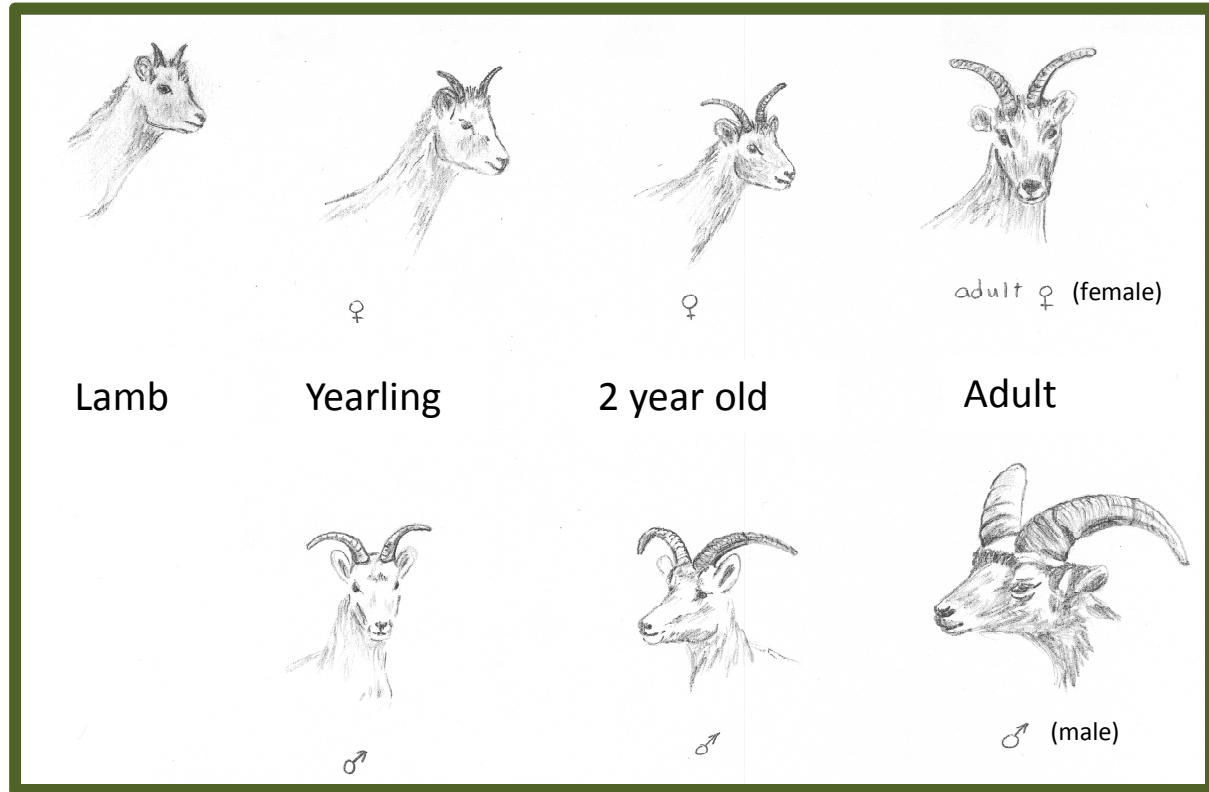

# Sierra Nevada Bighorn Sheep Citizen Science

*Sierra Nevada Bighorn Sheep Recovery Program*

*California Department of Fish & Wildlife*

Sierra Nevada bighorn sheep live only in the Sierra Nevada Mountains. To monitor them throughout the whole mountain range, we need your help. If you see any of these endangered bighorn, please email your observations to [asksnbs@wildlife.ca.gov](mailto:asksnbs@wildlife.ca.gov) or call the CDFW Bishop office, 760-872-1171.

Any details you can give about your observations are helpful, and pictures are welcome. Please give the date/time/precise location of the sighting, as well as any details you can on bighorn sighted— number of animals, collars/eartags seen (give colors), sex, and age category (lamb-adult).

All bighorn sheep have horns, even young lambs, but adult rams have significantly larger horns than ewes. Note the yellow right eartag on the ewe, above, and the red right eartag on the ram, right. Eartag color and configuration are how we identify individual sheep. Collar color and size are other helpful clues.