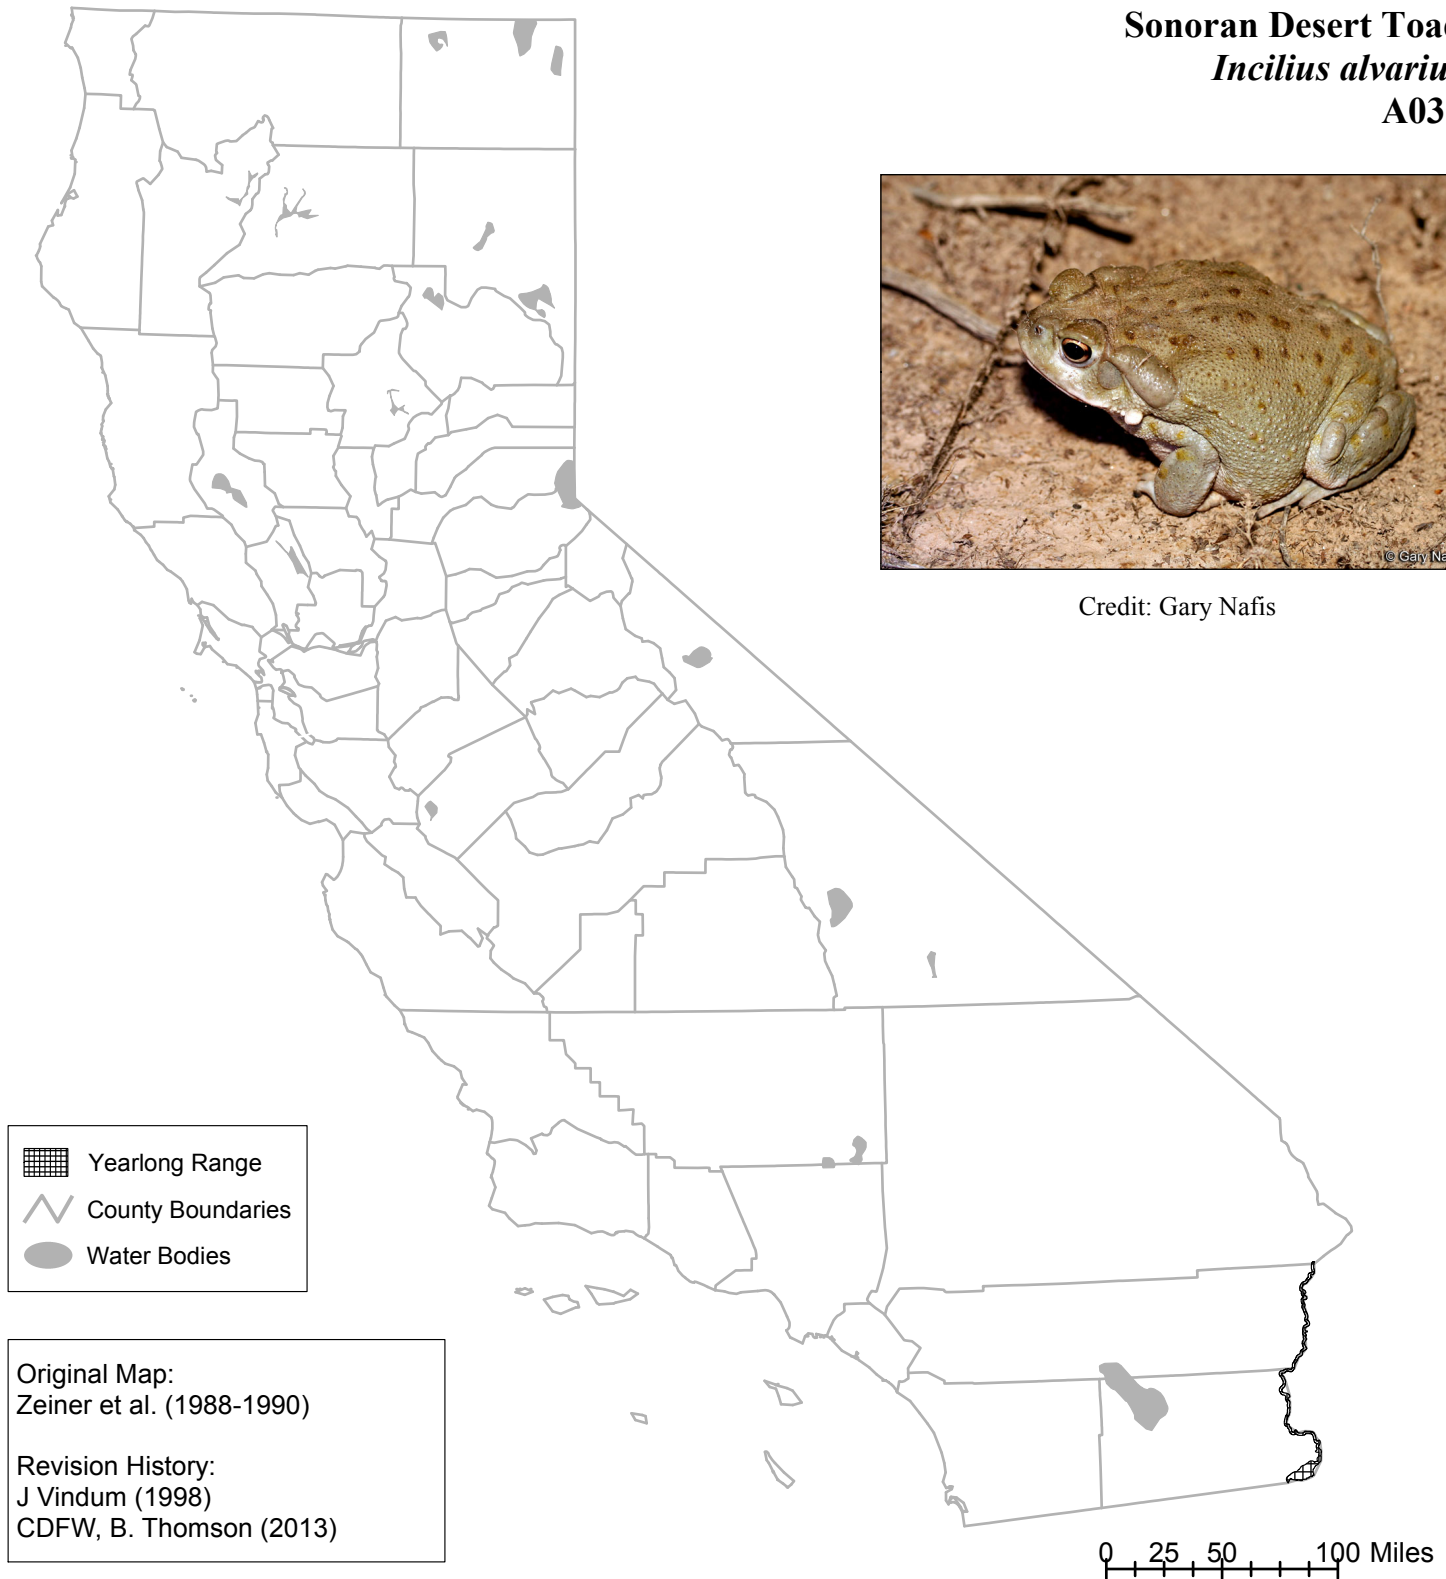

# California Wildlife Habitat Relationships System

California Department of Fish and Wildlife

California Interagency Wildlife Task Group

## Sonoran Desert Toad

*Incilius alvarius*

A030

Credit: Gary Nafis

Range maps are based on available occurrence data and professional knowledge. They represent current, but not historic or potential, range. Unless otherwise noted above, maps were originally published in Zeiner, D.C., W.F. Laudenslayer, Jr., K.E. Mayer, and M. White, eds. 1988-1990. California's Wildlife. Vol. I-III. California Depart. of Fish and Game, Sacramento, California. Updates are noted in maps that have been added or edited since original publication.