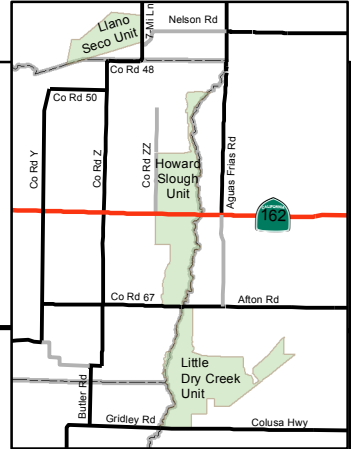

California Department of Fish and Wildlife North Central Region Little Dry Creek J-9 Apprentice Deer Hunt Map

- Checkstation
- Registration/Information
- Deer Hunt Parking Areas
- Authorized Roads
- Deer Closed Zone
- Little Dry Creek Boundary