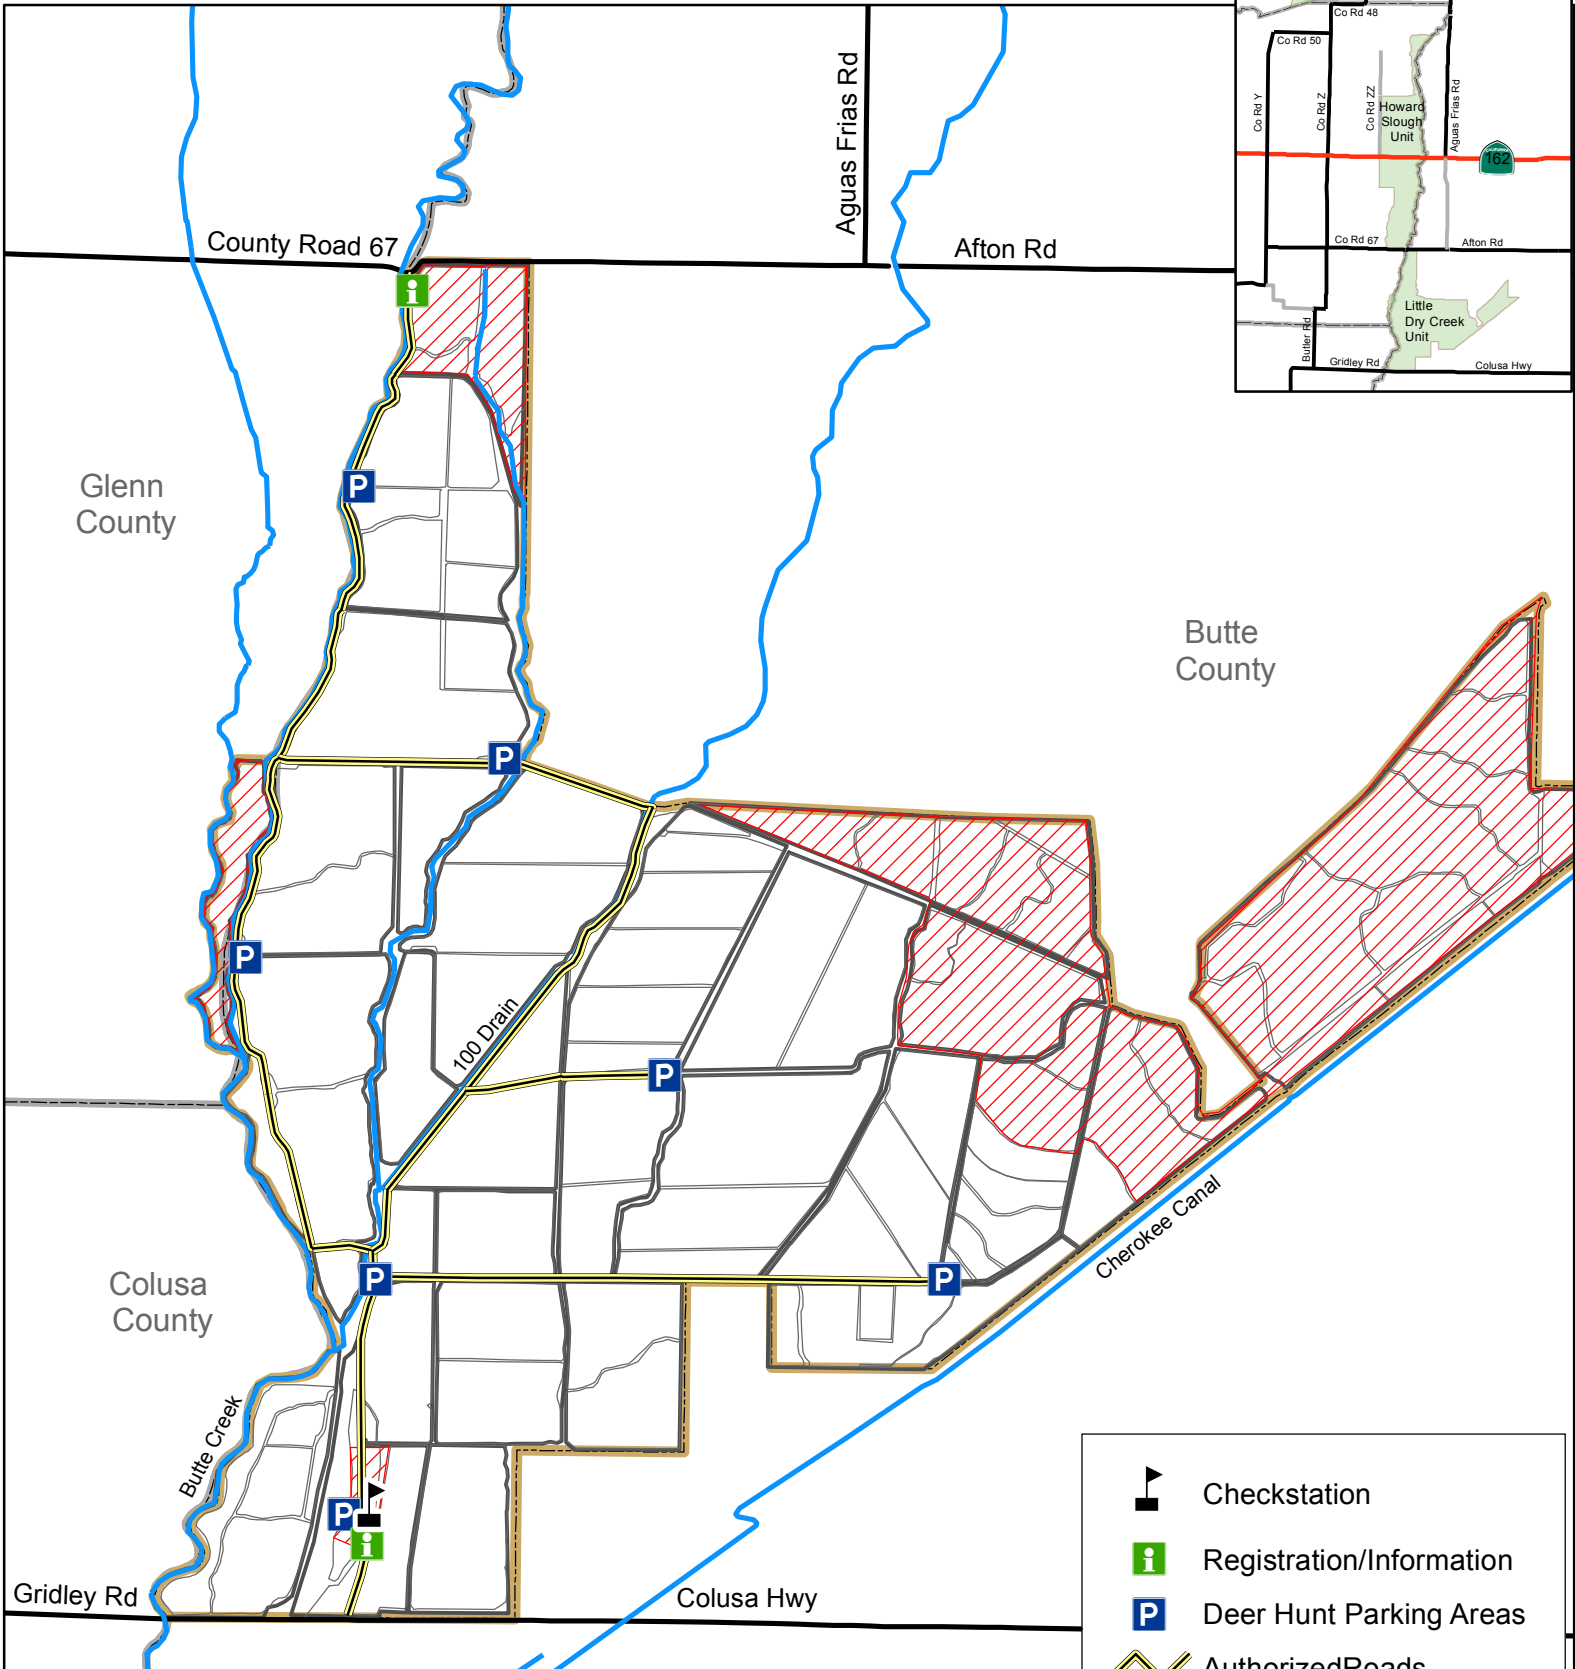

California Department of Fish and Wildlife North Central Region Little Dry Creek J-9 Apprentice Deer Hunt Map

- Checkstation
- Registration/Information
- Deer Hunt Parking Areas
- Authorized Roads
- Deer Closed Zone
- Little Dry Creek Boundary