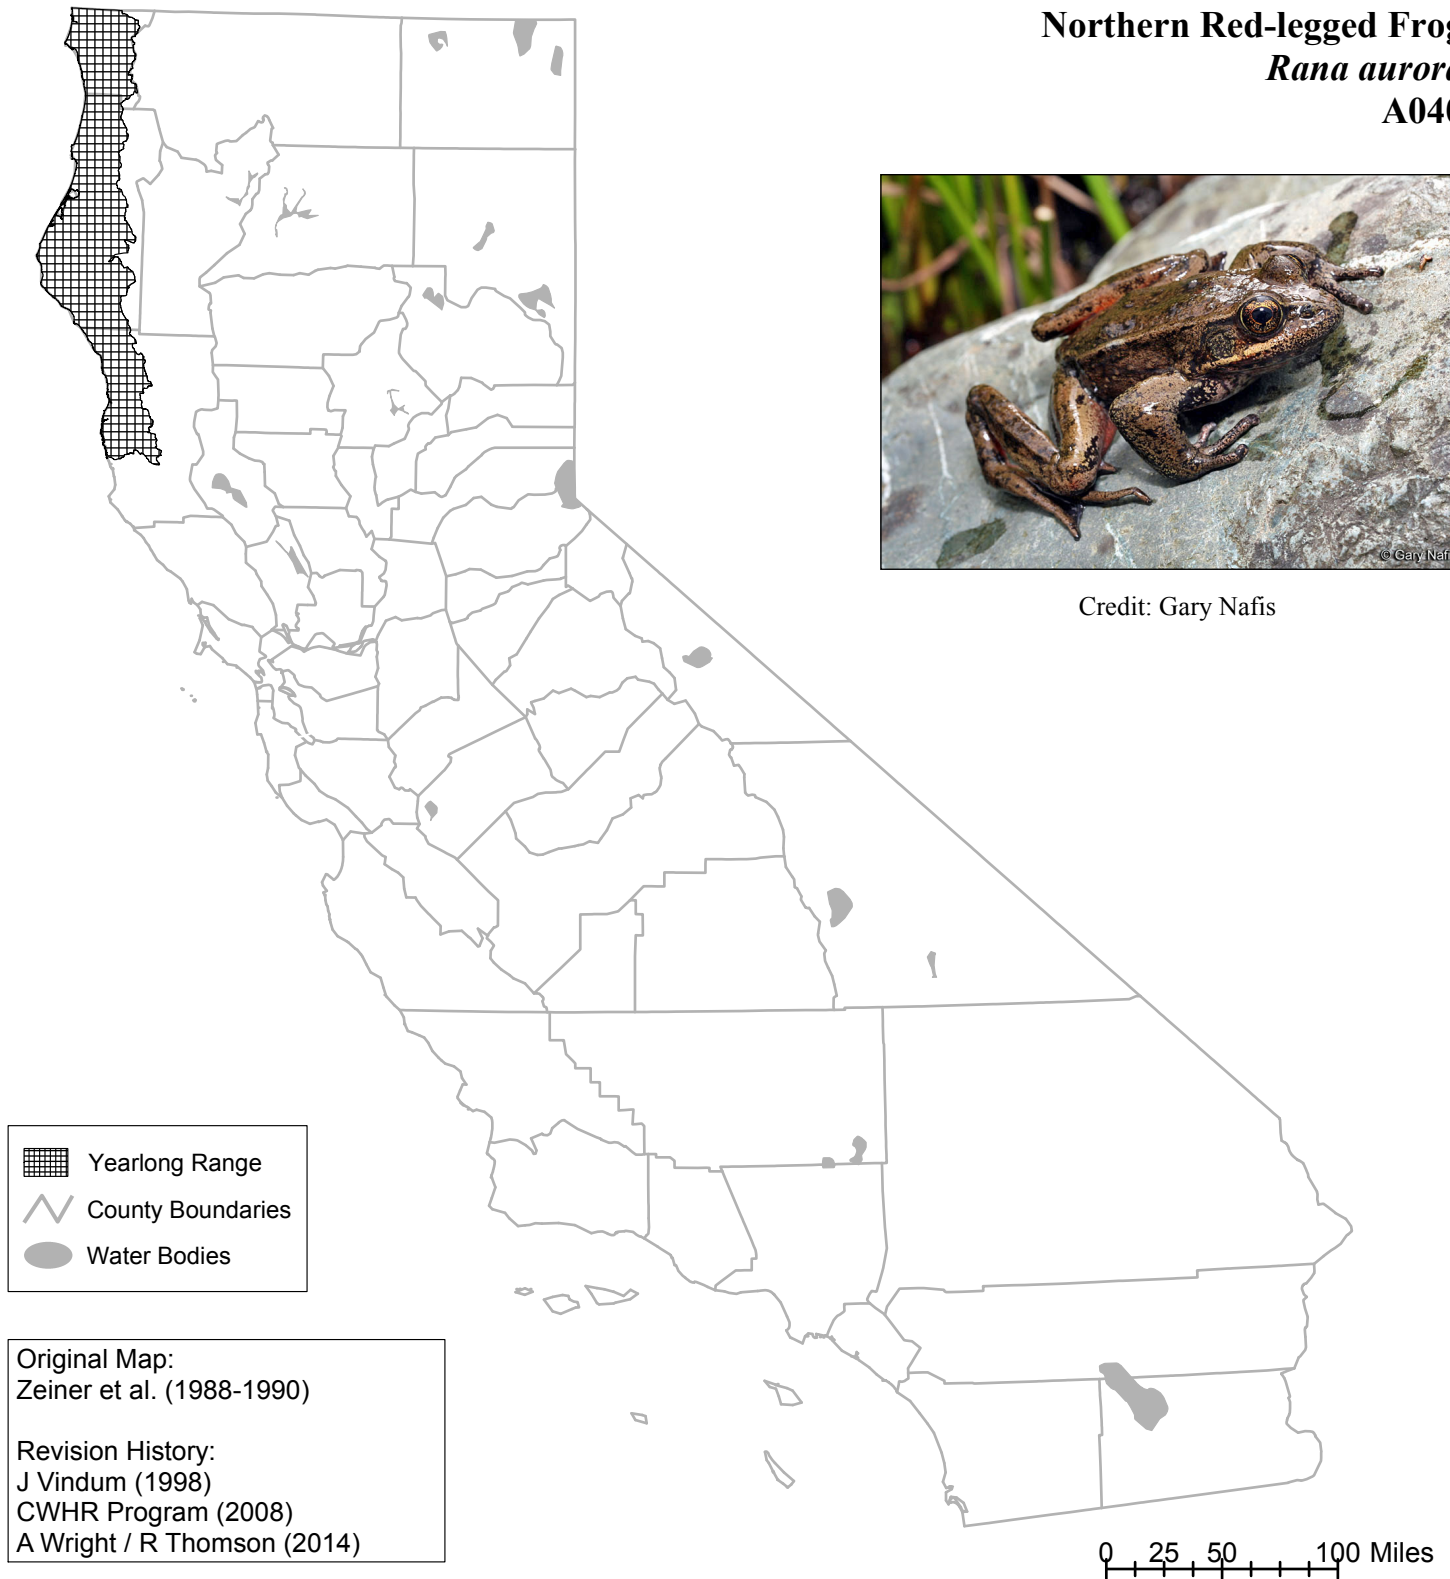

# California Wildlife Habitat Relationships System

California Department of Fish and Wildlife

California Interagency Wildlife Task Group

## Northern Red-legged Frog

*Rana aurora*

A040

Credit: Gary Nafis

Range maps are based on available occurrence data and professional knowledge. They represent current, but not historic or potential, range. Unless otherwise noted above, maps were originally published in Zeiner, D.C., W.F. Laudenslayer, Jr., K.E. Mayer, and M. White, eds. 1988-1990. California's Wildlife. Vol. I-III. California Depart. of Fish and Game, Sacramento, California. Updates are noted in maps that have been added or edited since original publication.