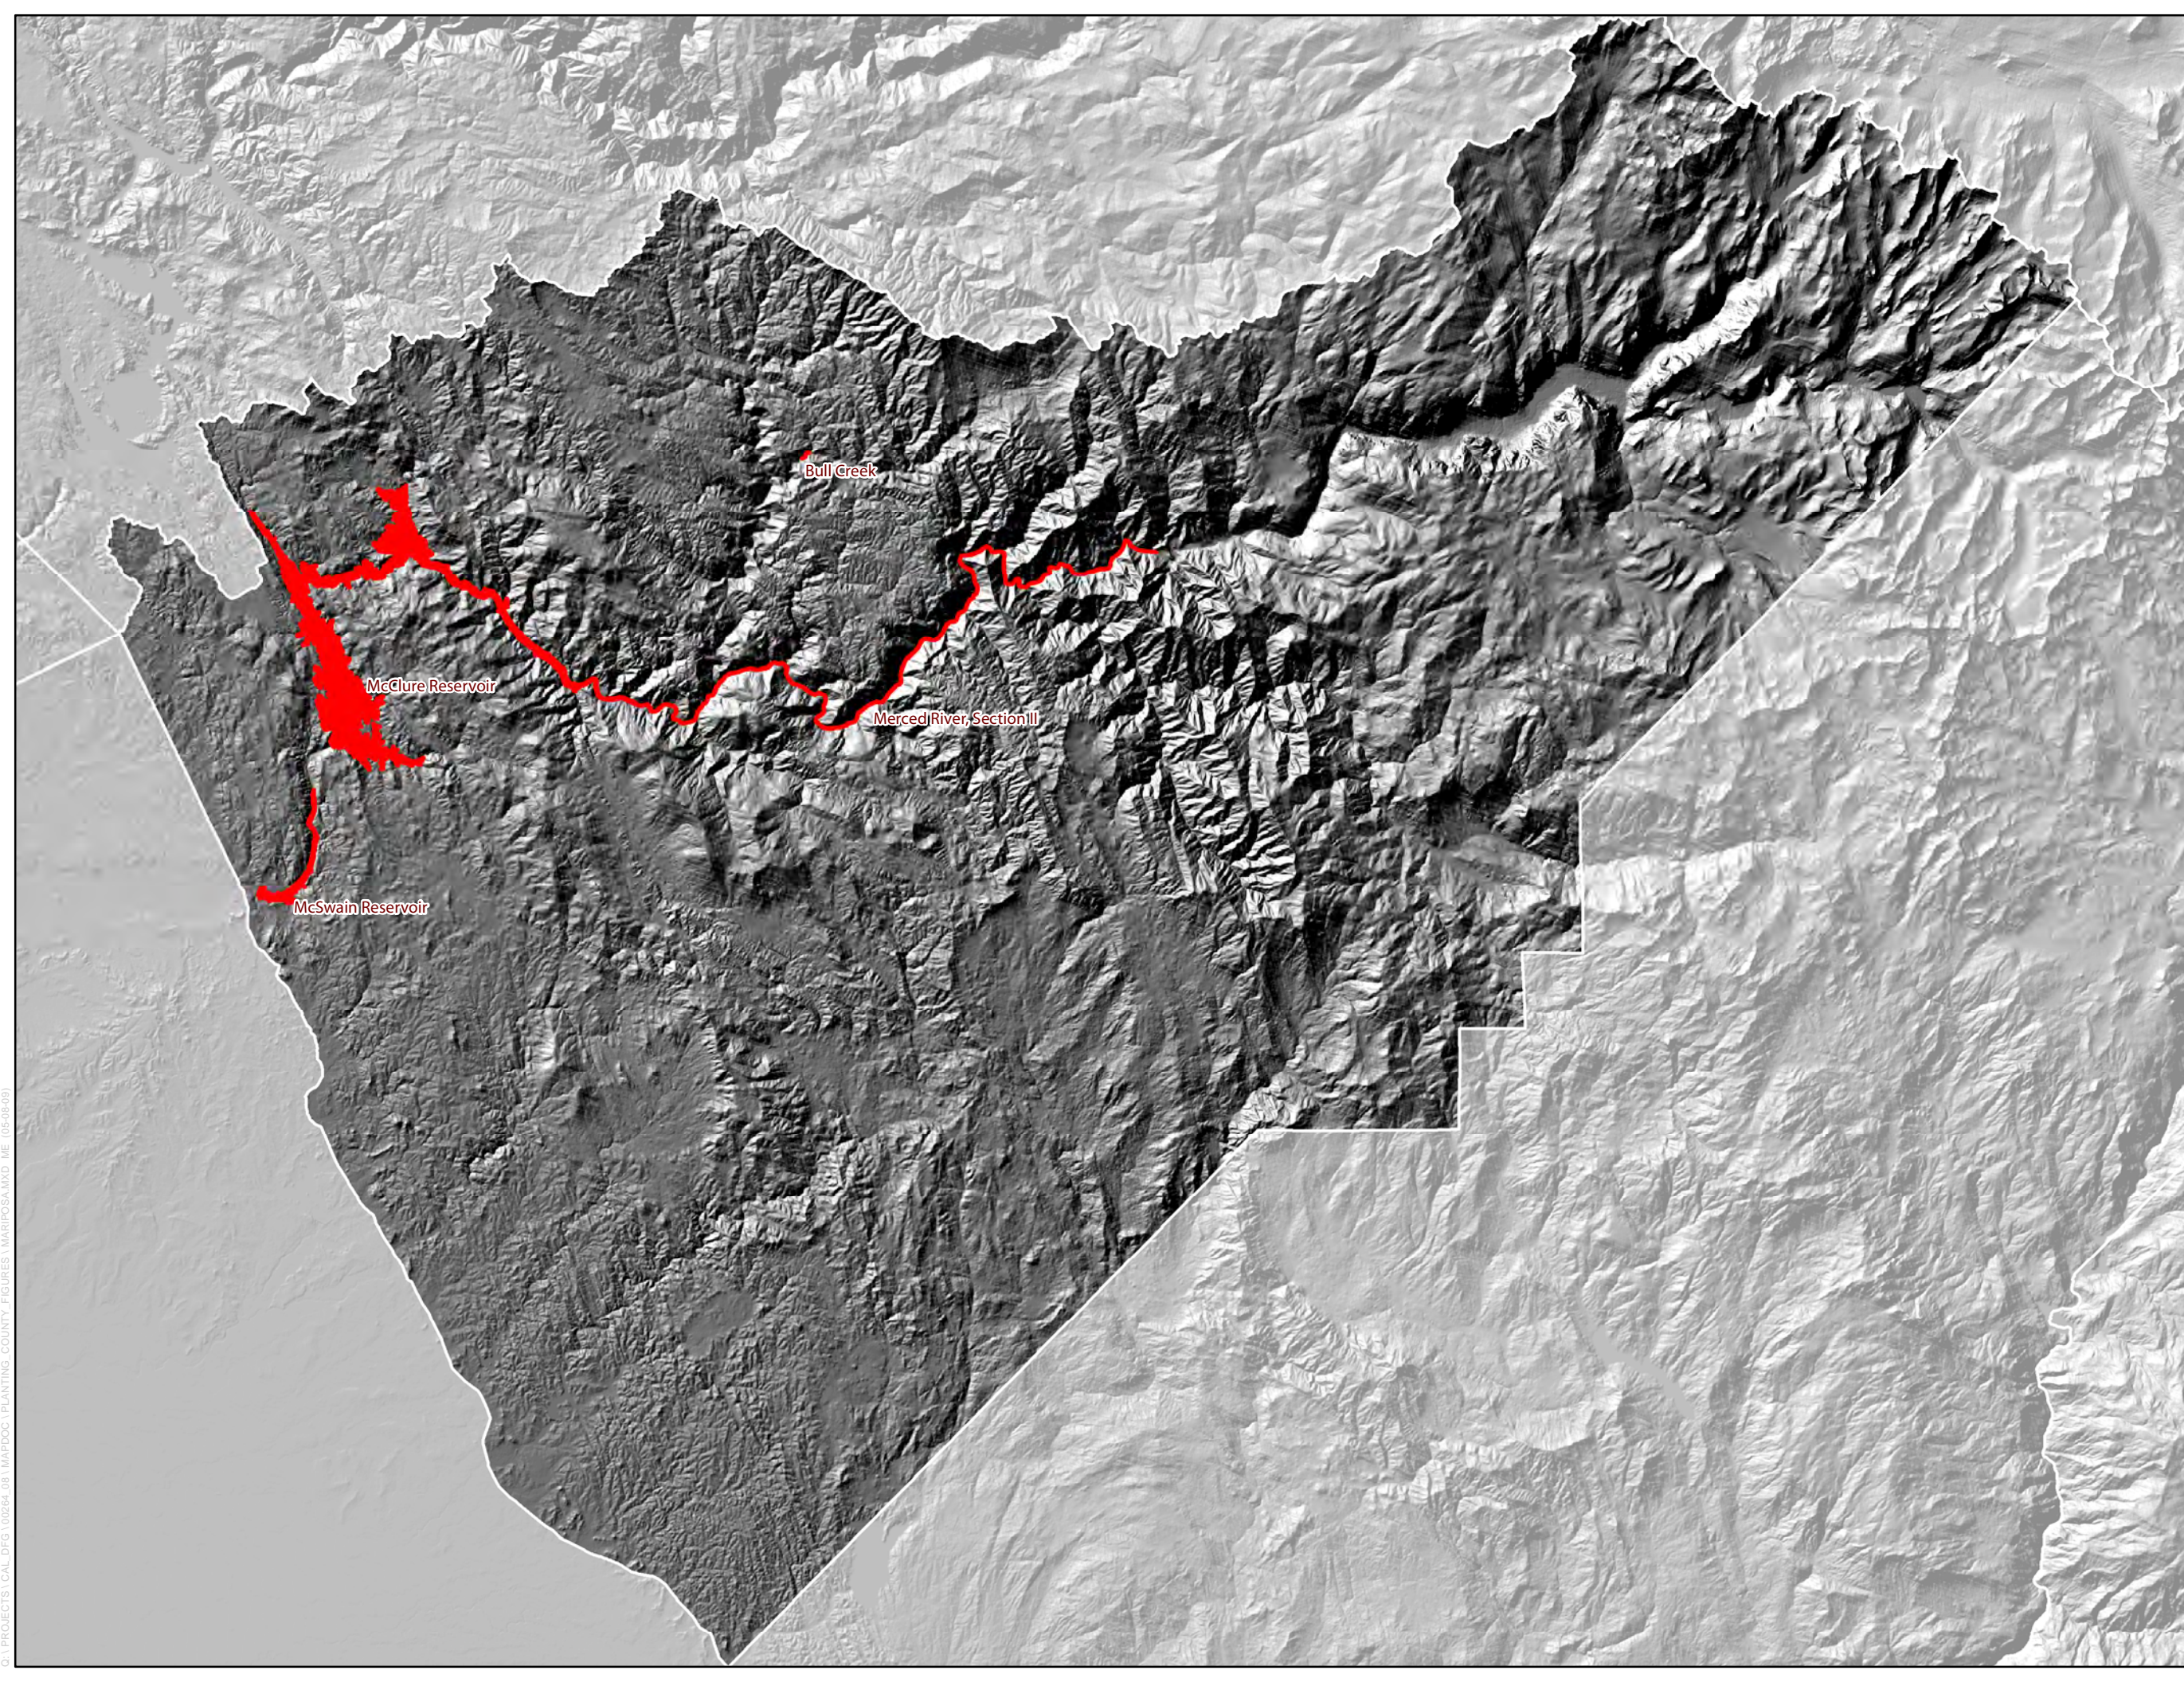

Madera County

Number of unique trout planting locations within the county:
51

Number of unique anadromous planting locations within the County:
0

Legend

-  Hatchery
-  Anadromous Release Waters
-  Anadromous Release Waters
-  Inland Release Waters

Q:\PROJECTS\CAL_DFG\100264\08_MAPDOC\PLANTING_COUNTY_FIGURES\MADERA\MXD (05-08-09)

Marin County

Number of unique trout planting locations within the county:
3

Number of unique anadromous planting locations within the County:
3

Legend

-  Hatchery
-  Anadromous Release Waters
-  Inland Release Waters

0 1 2 Miles

Mariposa County

Number of unique trout planting locations within the county:
4

Number of unique anadromous planting locations within the County:
0

Legend

-  Hatchery
-  Anadromous Release Waters
-  Anadromous Release Waters
-  Inland Release Waters

Mendocino County

-  Hatchery
-  Anadromous Release Waters
-  Anadromous Release Waters
-  Inland Release Waters