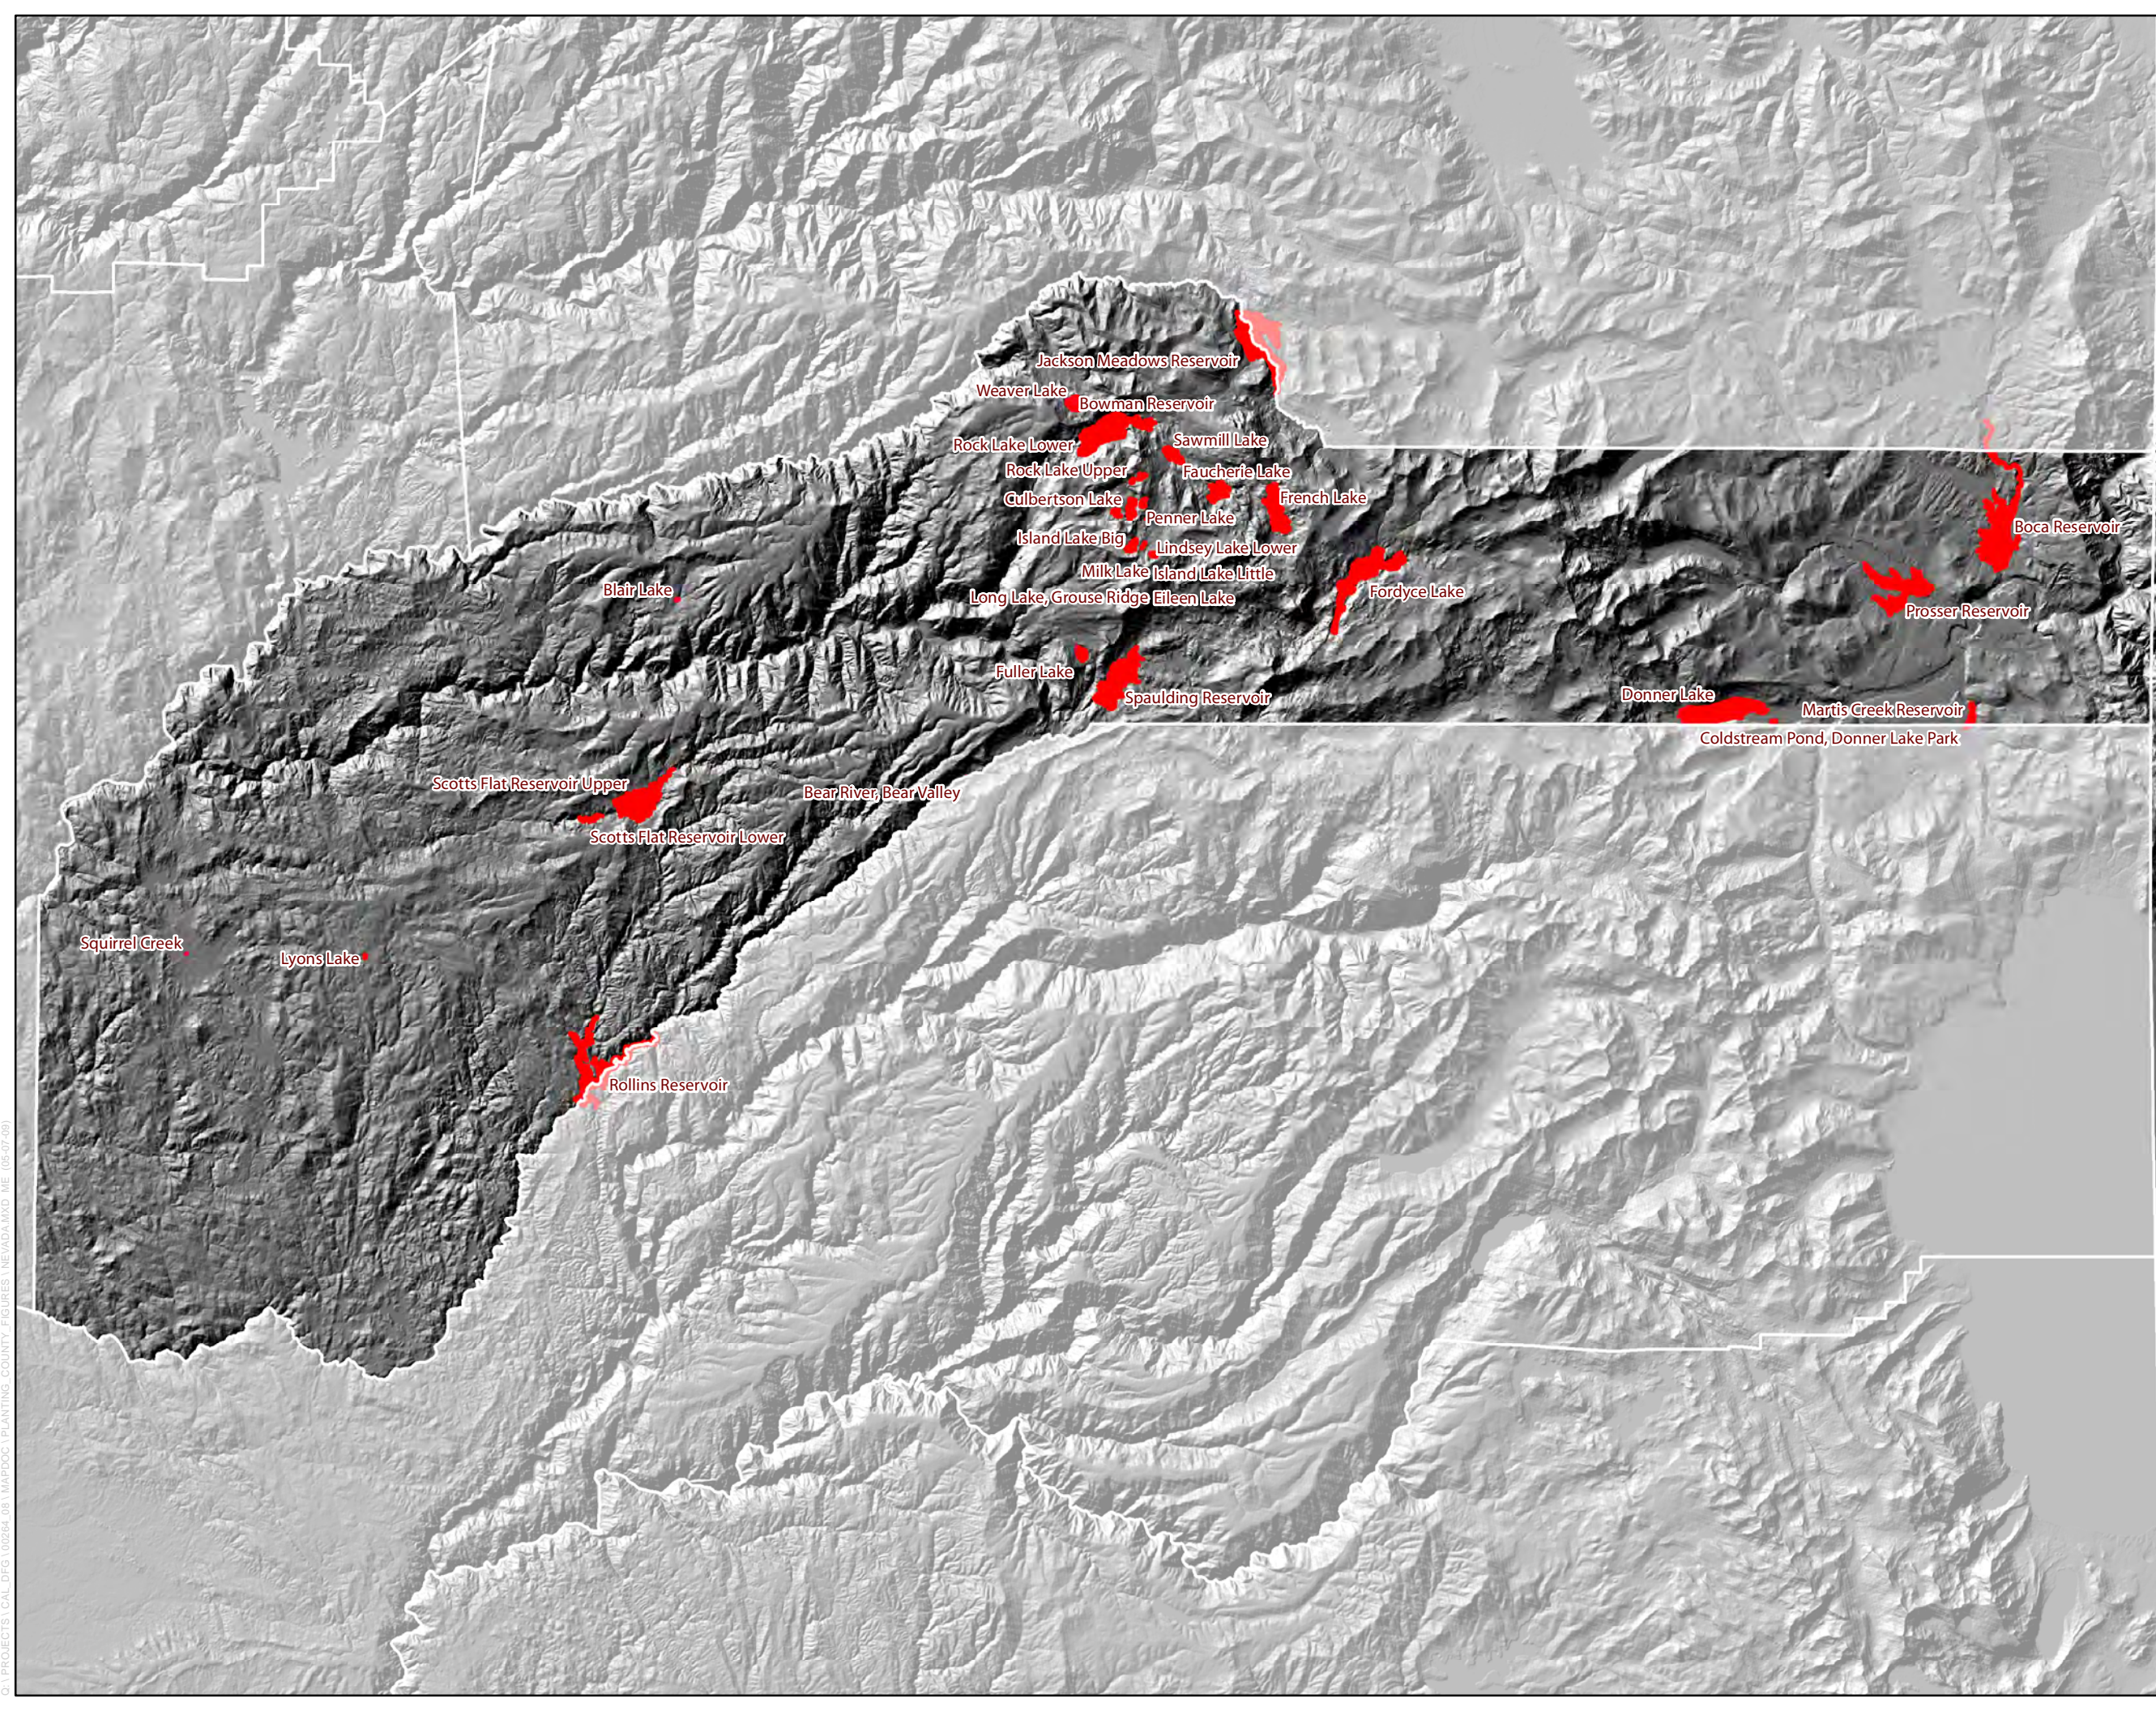

Nevada County

Number of unique trout planting locations within the county:
35

Number of unique anadromous planting locations within the County:
0

Legend

- Hatchery
- Anadromous Release Waters
- Anadromous Release Waters
- Inland Release Waters

Q:\PROJECTS\CAL_DFG\100264_08\MAPDOC\PLANTING_COUNTY_FIGURES\NEVADA\MAD_ME_05-07-09