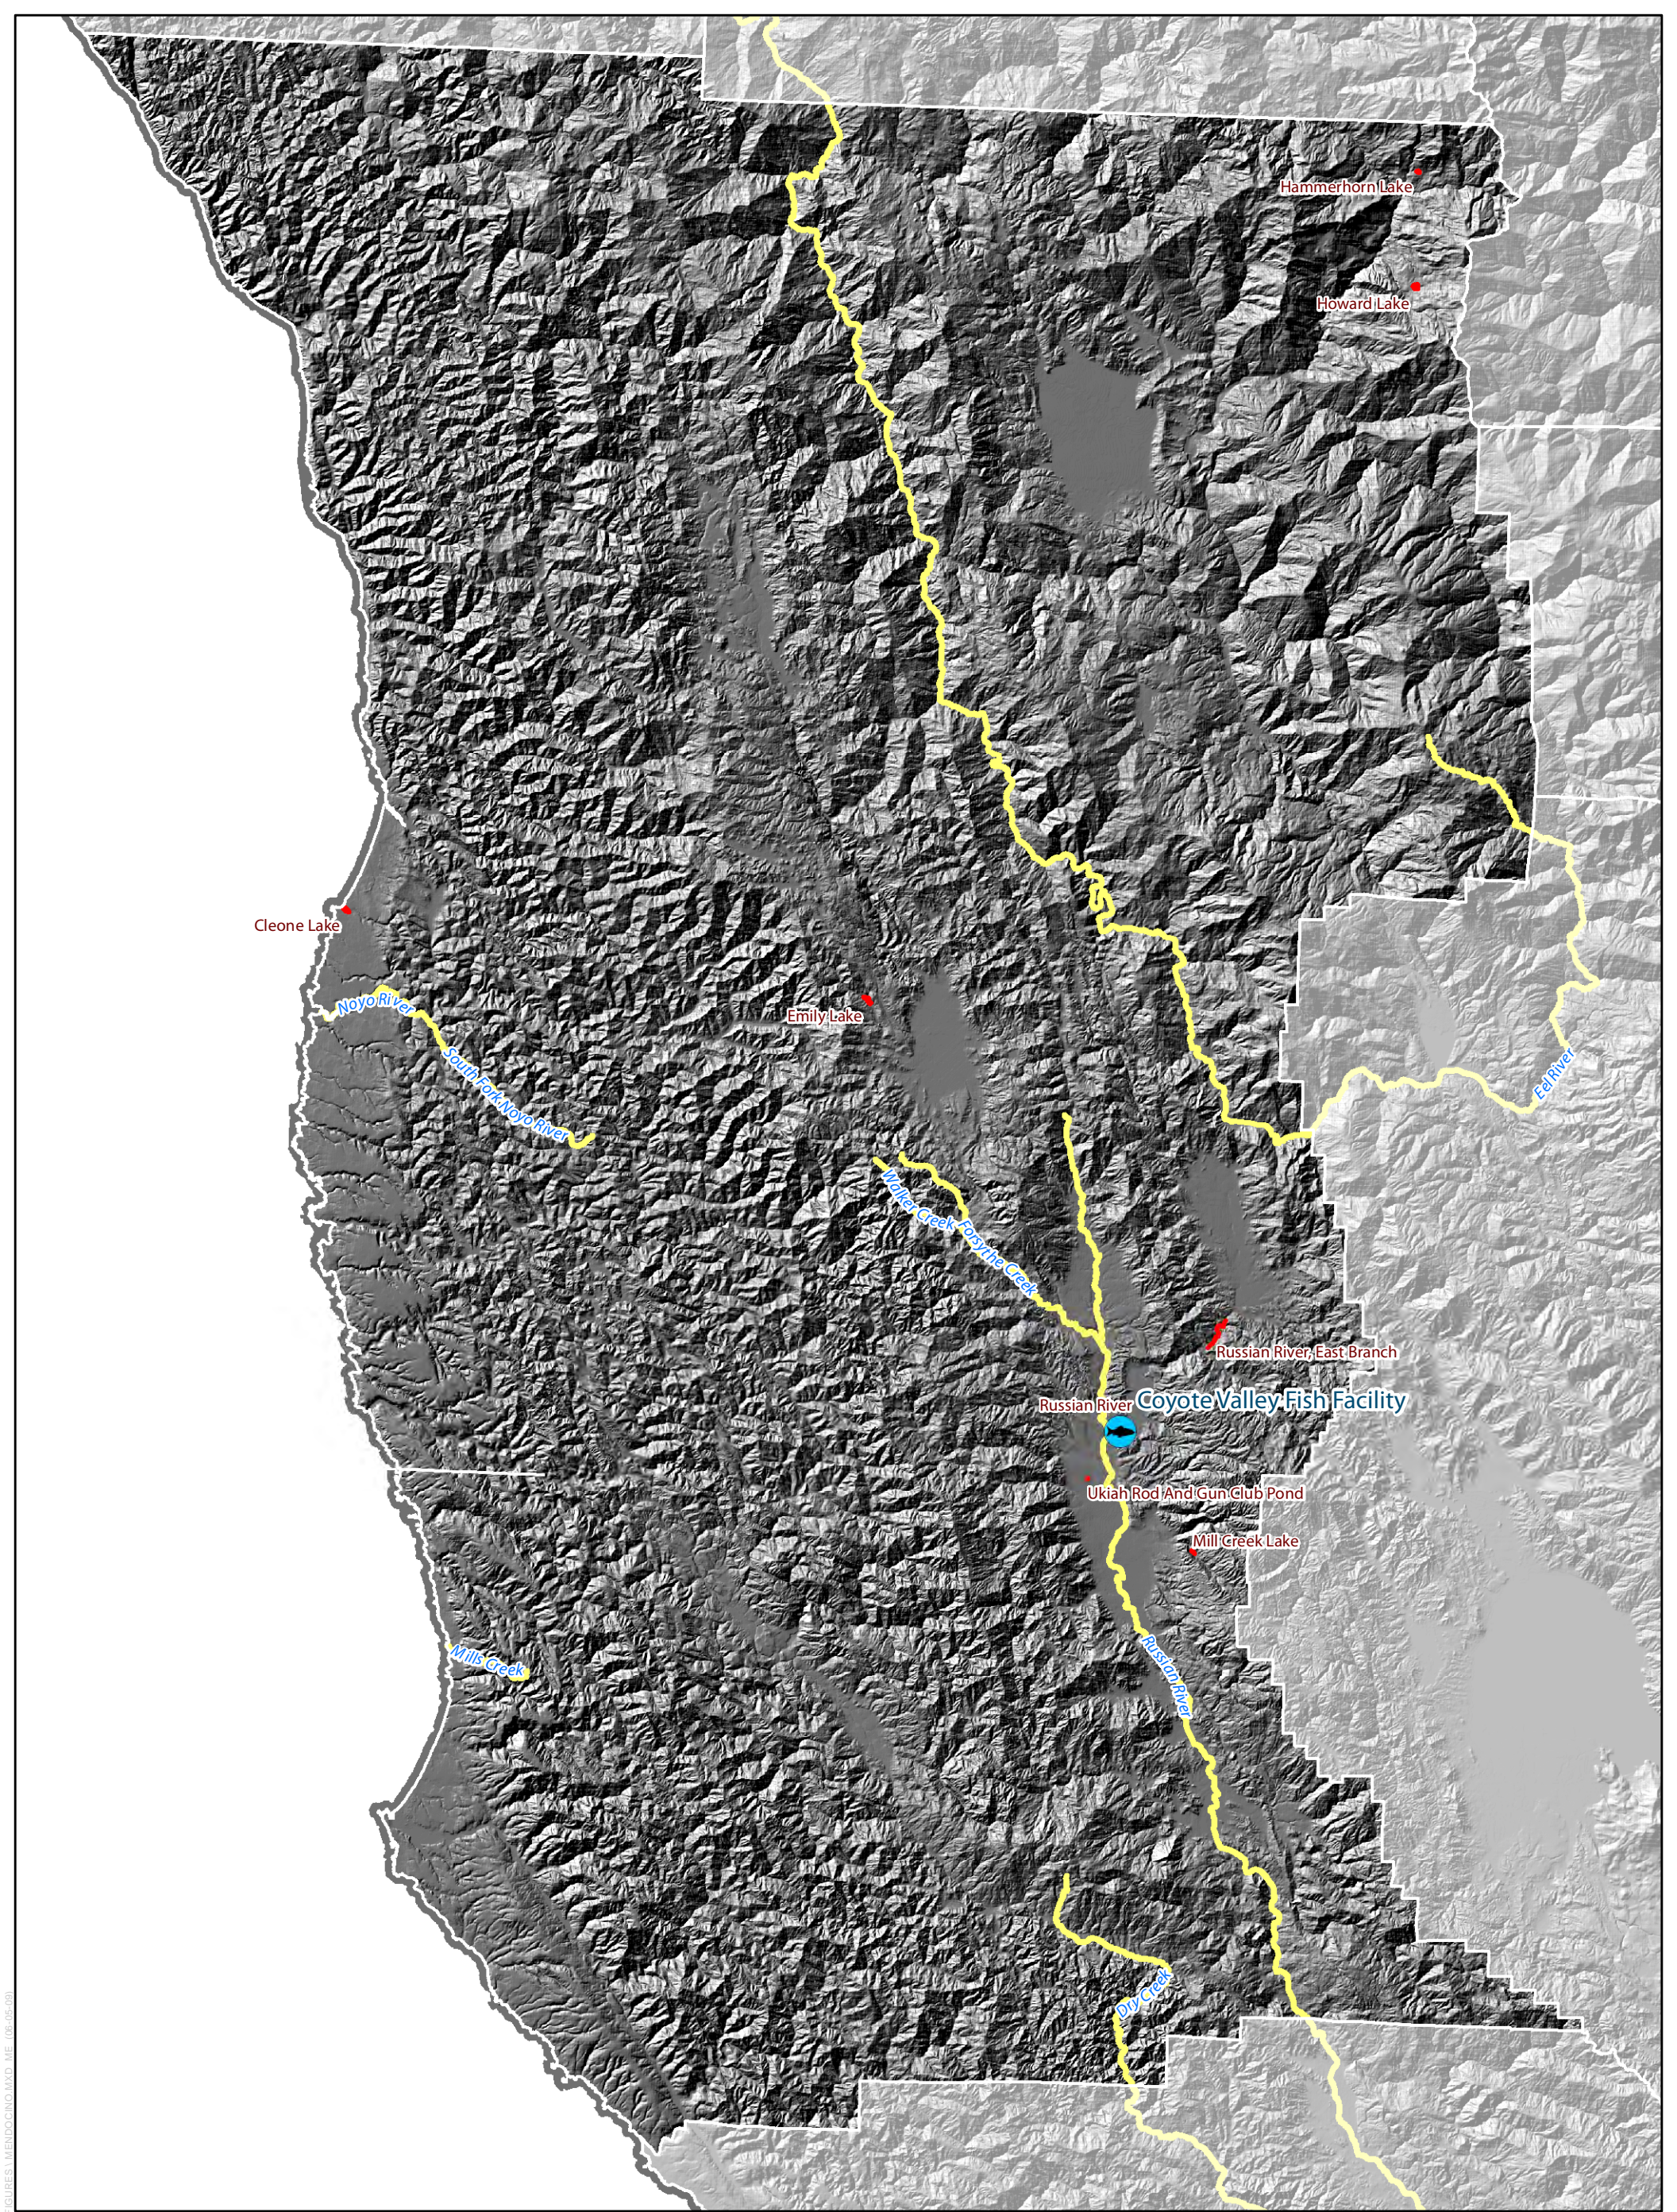

Madera County

Number of unique trout planting locations within the county:
51

Number of unique anadromous planting locations within the County:
0

Legend

-  Hatchery
-  Anadromous Release Waters
-  Anadromous Release Waters
-  Inland Release Waters

Q:\PROJECTS\CAL_DFG\100264\08_MAPDOC\PLANTING_COUNTY_FIGURES\MADERA\MXD (05-08-09)

Marin County

Number of unique trout planting locations within the county:
3

Number of unique anadromous planting locations within the County:
3

Legend

-  Hatchery
-  Anadromous Release Waters
-  Inland Release Waters

0 1 2 Miles

Mariposa County

Number of unique trout planting locations within the county:
4

Number of unique anadromous planting locations within the County:
0

Legend

-  Hatchery
-  Anadromous Release Waters
-  Anadromous Release Waters
-  Inland Release Waters

Mendocino County

-  Hatchery
-  Anadromous Release Waters
-  Anadromous Release Waters
-  Inland Release Waters