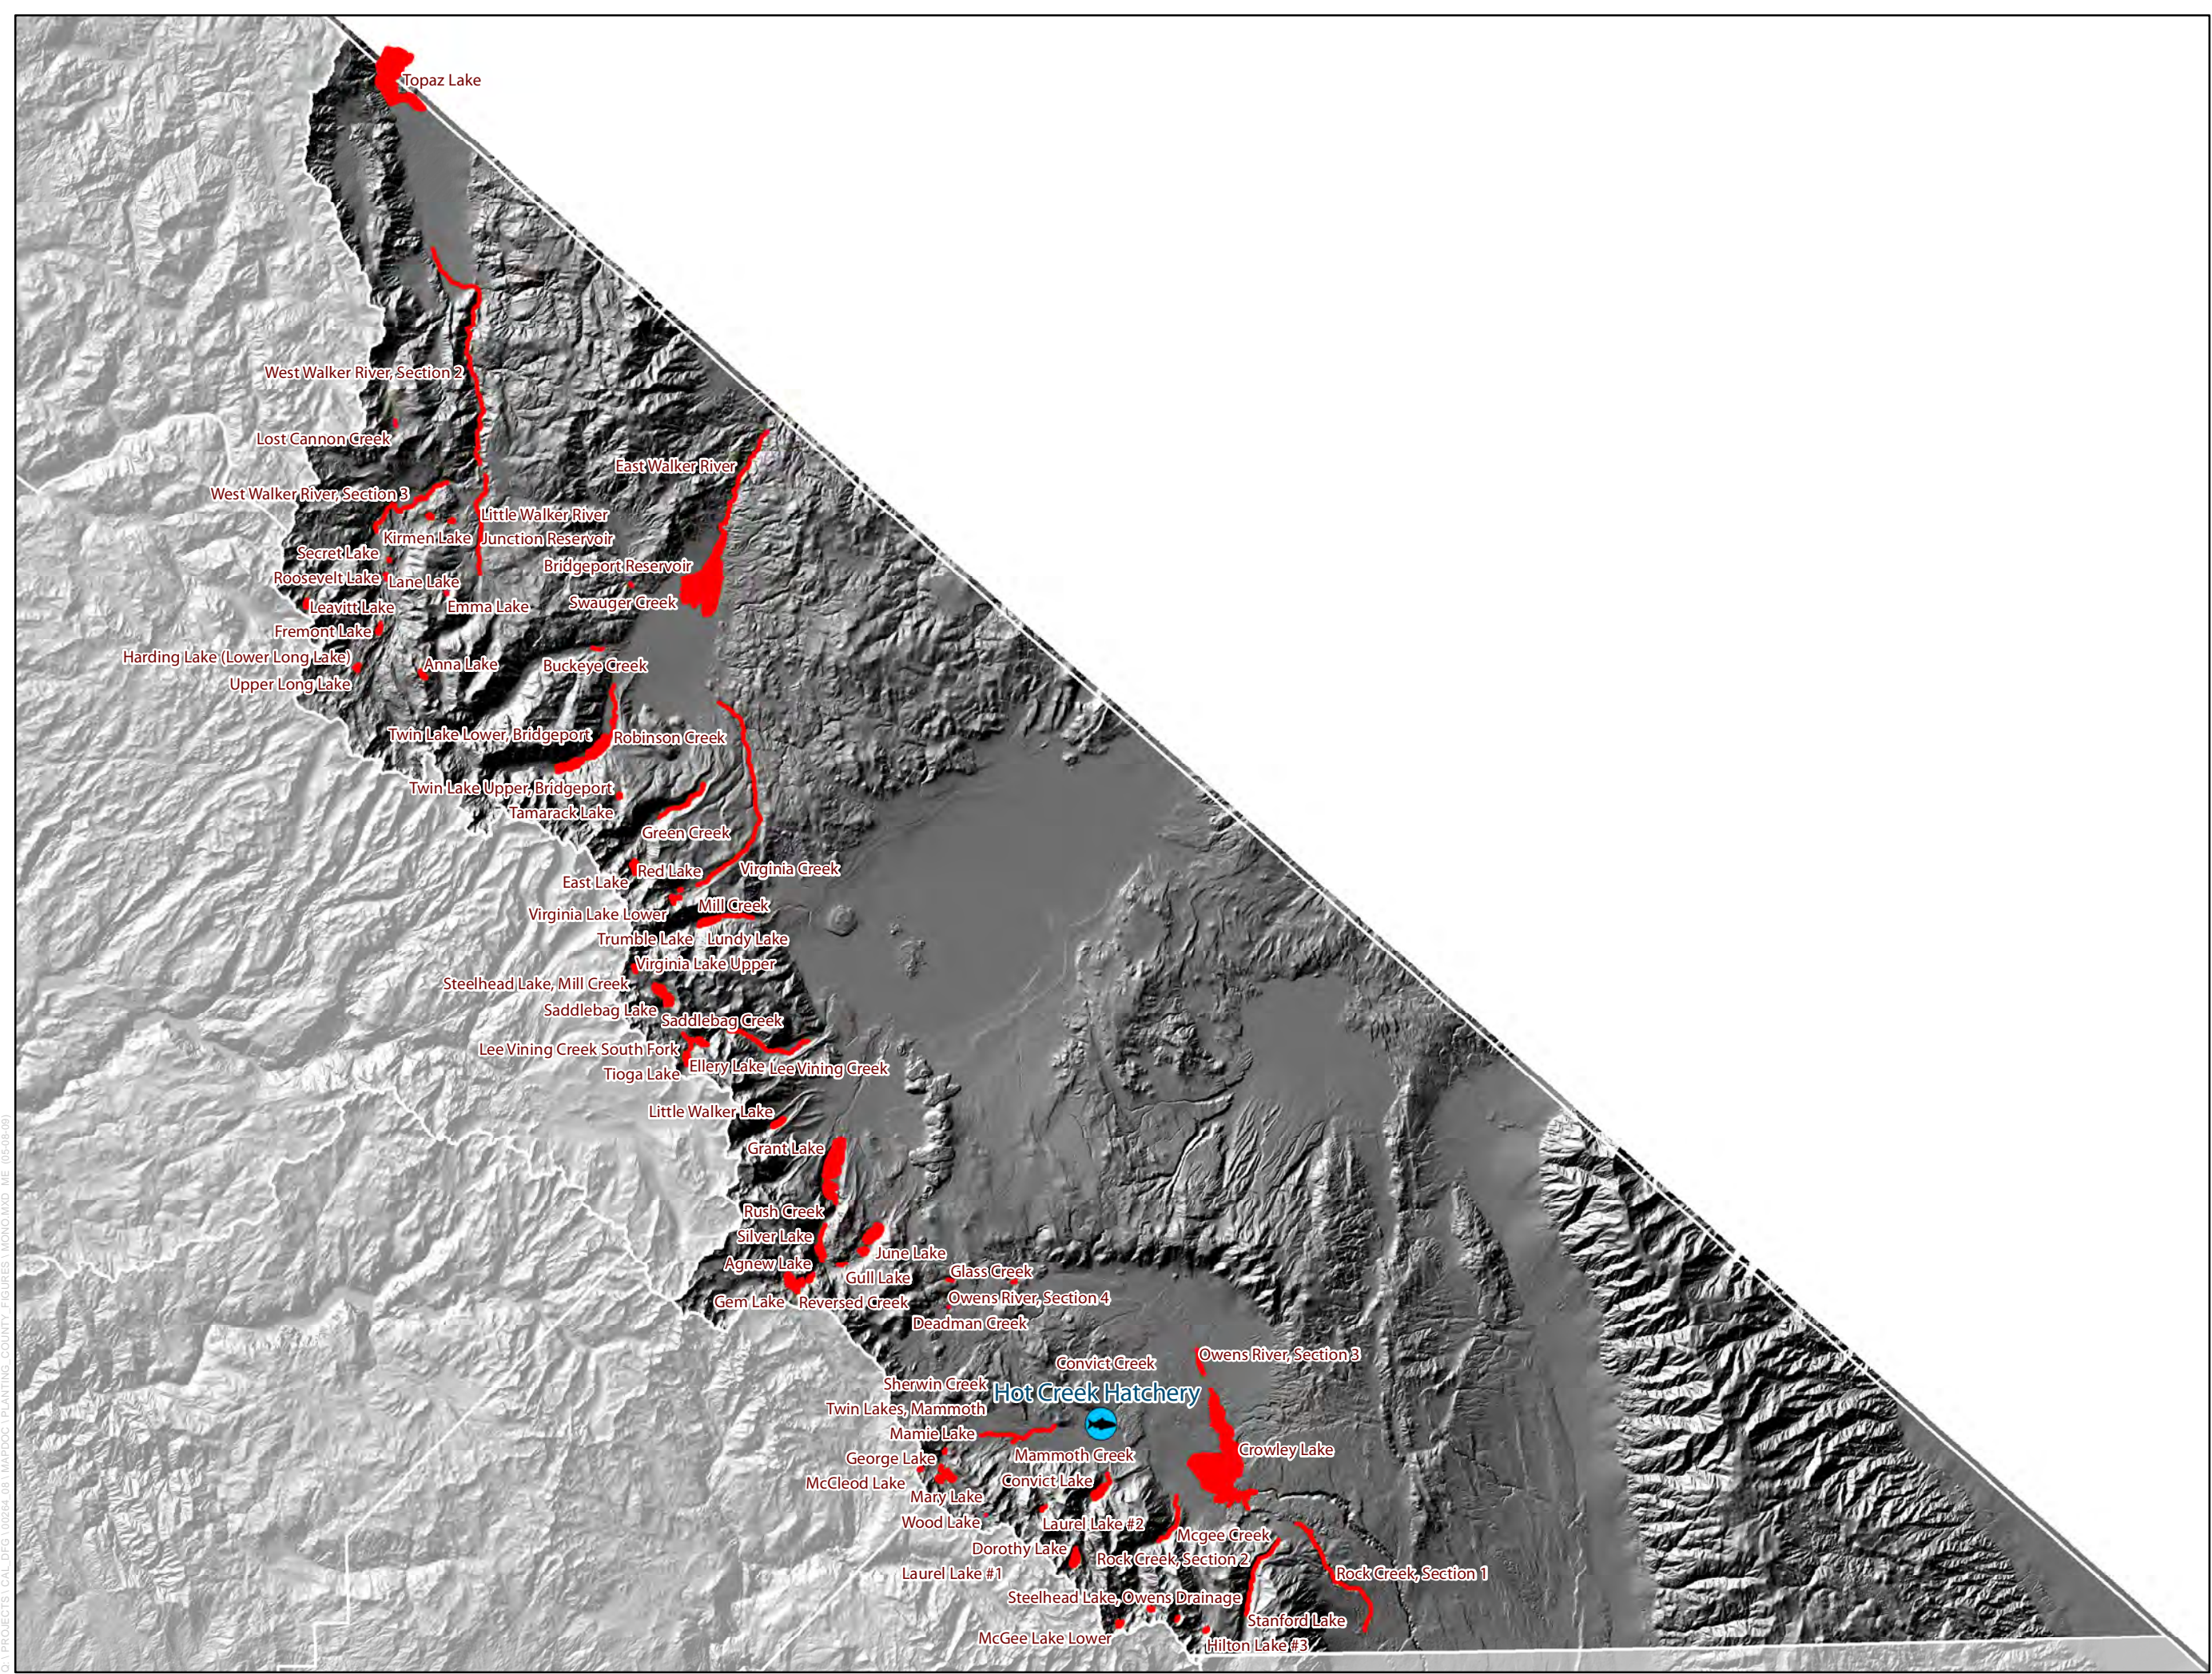

Merced County

Number of unique trout planting locations within the county:
3

Number of unique anadromous planting locations within the County:
2

Legend

-  Hatchery
-  Anadromous Release Waters
-  Anadromous Release Waters
-  Inland Release Waters

Modoc County

Number of unique trout planting locations within the county:
26

Number of unique anadromous planting locations within the County:
0

Legend

-  Hatchery
-  Anadromous Release Waters
-  Anadromous Release Waters
-  Inland Release Waters

C:\PROJECTS\CAL_DFG\10264_08\MAPDOC\PLANTING_COUNTY_FIGURES\MODOC.MXD ME (04-13-09)

Mono County

Number of unique trout planting locations within the county:
81

Number of unique anadromous planting locations within the County:
0

Legend

-  Hatchery
-  Anadromous Release Waters
-  Anadromous Release Waters
-  Inland Release Waters

0 4 8 Miles

Monterey County

Number of unique trout planting locations within the county:
3

Number of unique anadromous planting locations within the County:
0