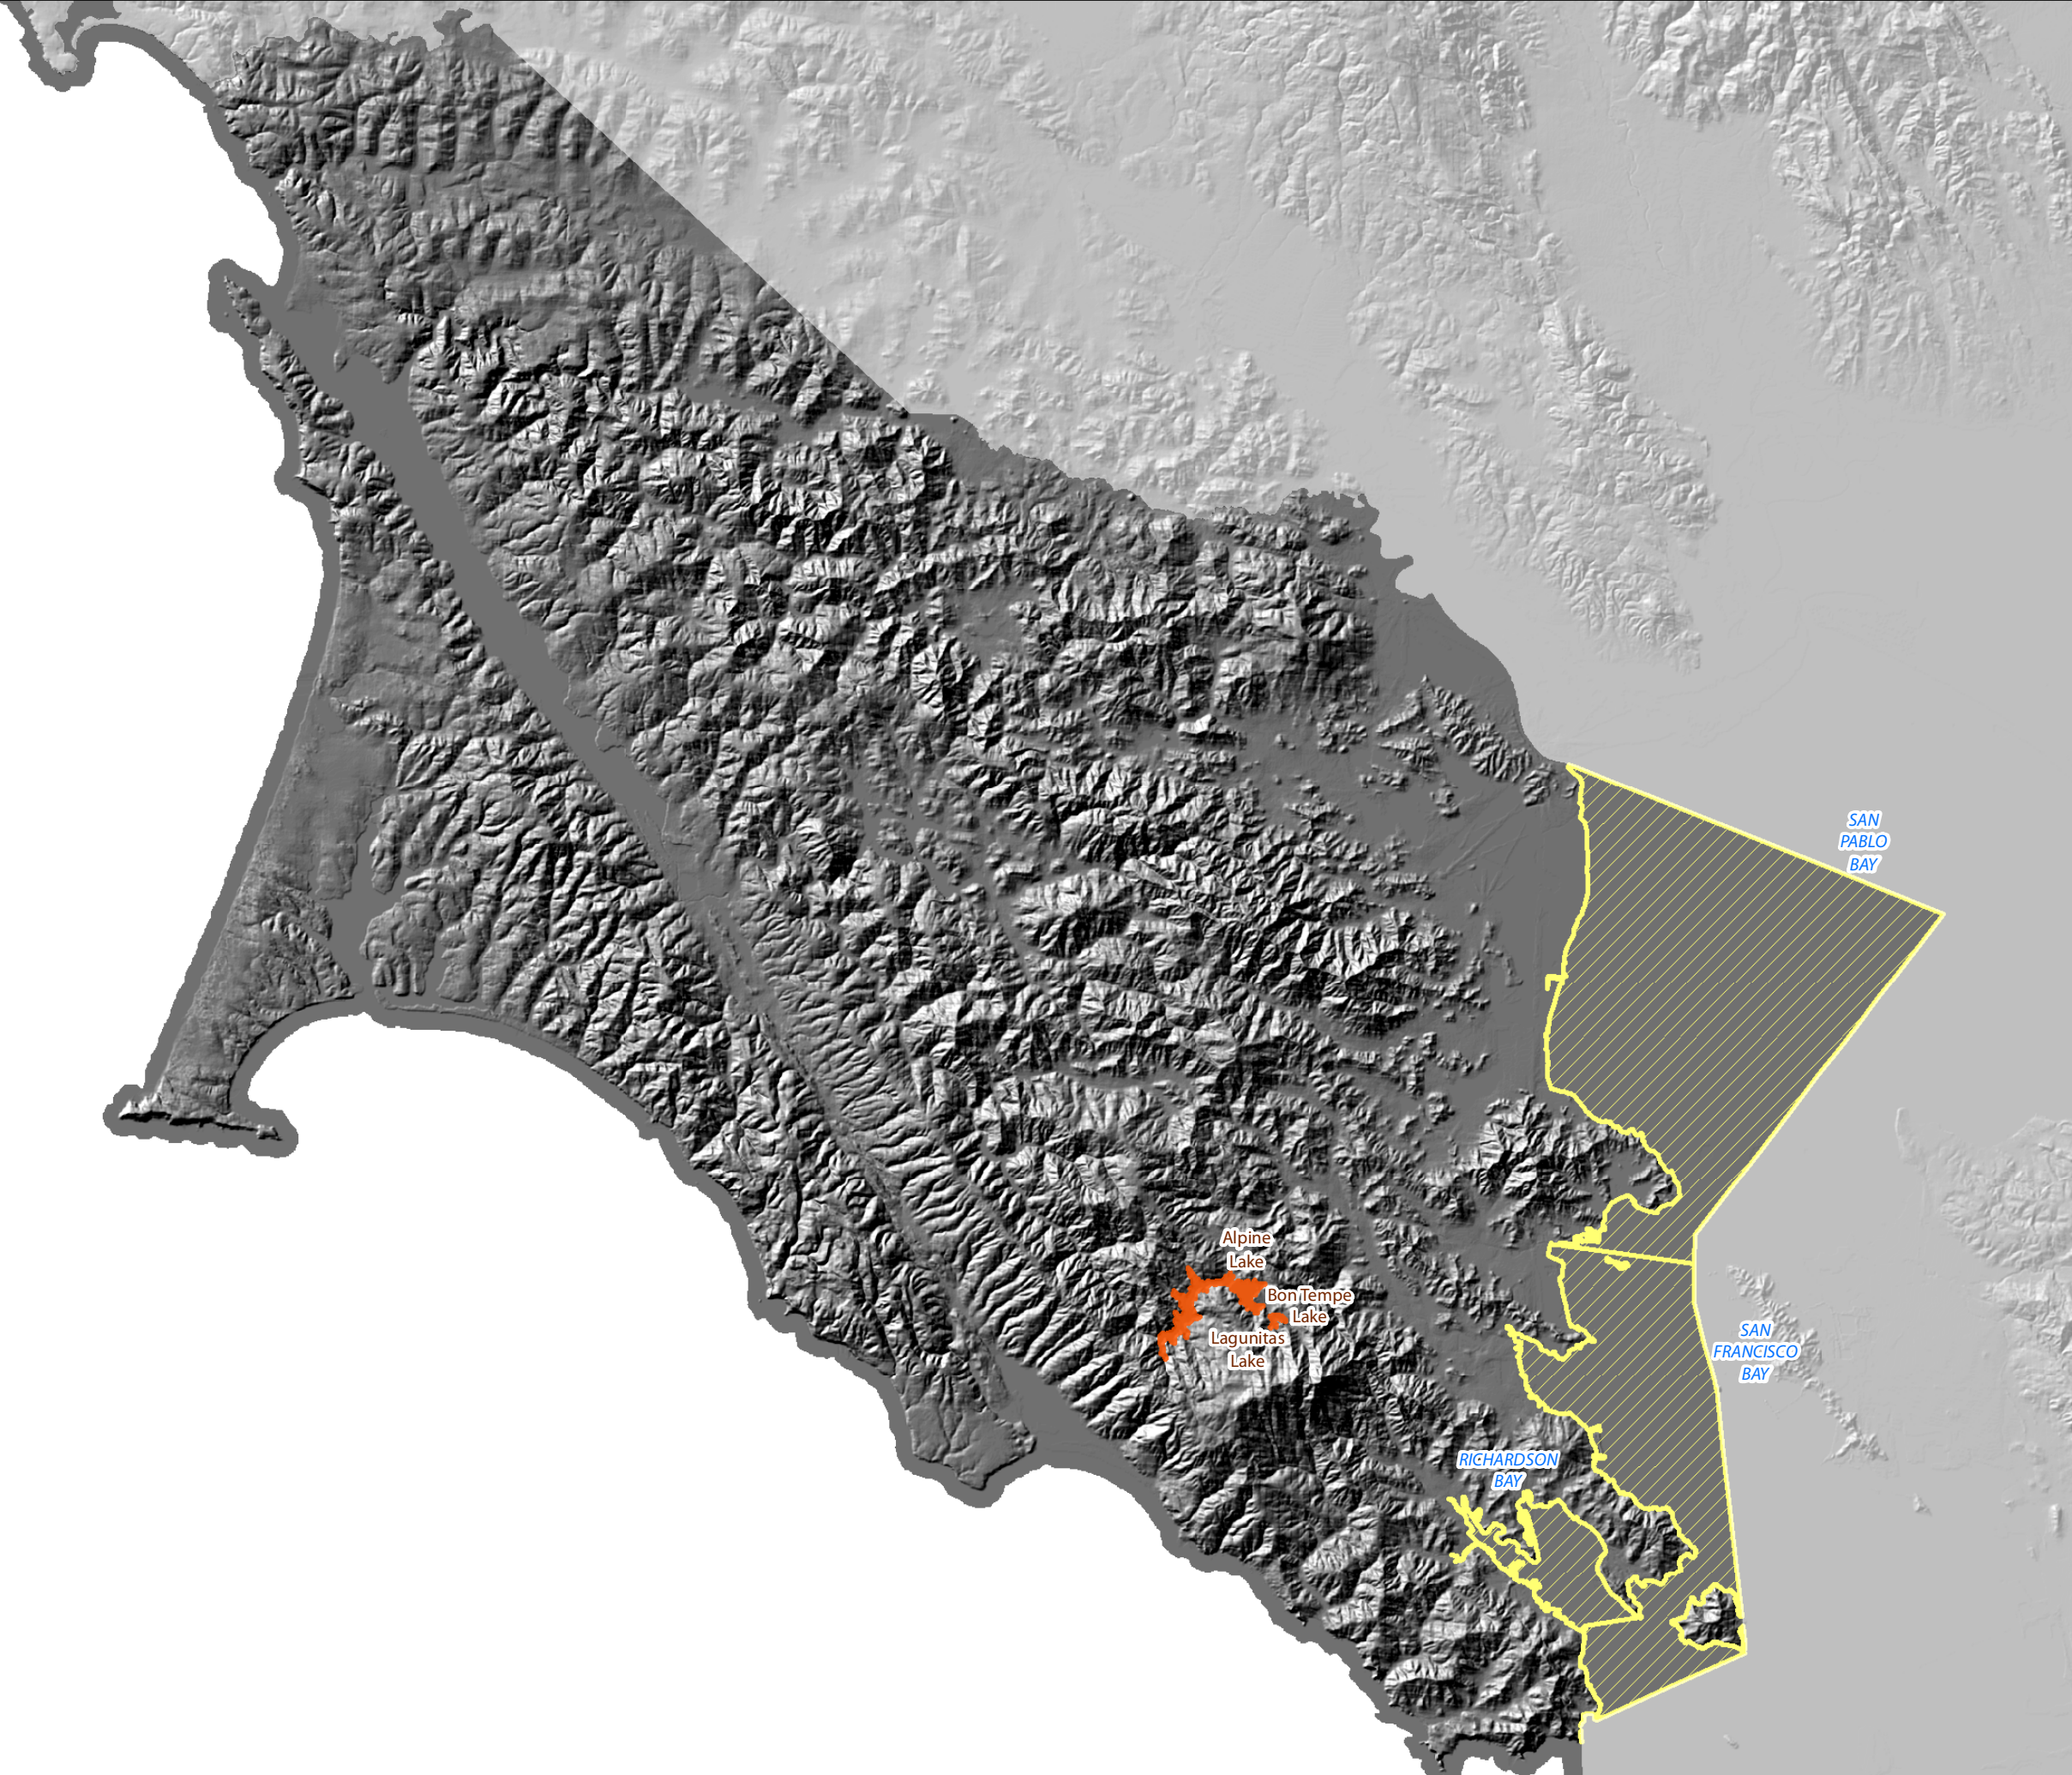

Madera County

Number of unique trout planting locations within the county:
51

Number of unique anadromous planting locations within the County:
0

Legend

-  Hatchery
-  Anadromous Release Waters
-  Anadromous Release Waters
-  Inland Release Waters

Q:\PROJECTS\CAL_DFG\100264\08_MAPDOC\PLANTING_COUNTY_FIGURES\MADERA\MXD (05-08-09)

Marin County

Number of unique trout planting locations within the county:
3

Number of unique anadromous planting locations within the County:
3

Legend

-  Hatchery
-  Anadromous Release Waters
-  Inland Release Waters

0 1 2 Miles

Mariposa County

Number of unique trout planting locations within the county:
4

Number of unique anadromous planting locations within the County:
0

Legend

-  Hatchery
-  Anadromous Release Waters
-  Anadromous Release Waters
-  Inland Release Waters

Mendocino County

-  Hatchery
-  Anadromous Release Waters
-  Anadromous Release Waters
-  Inland Release Waters