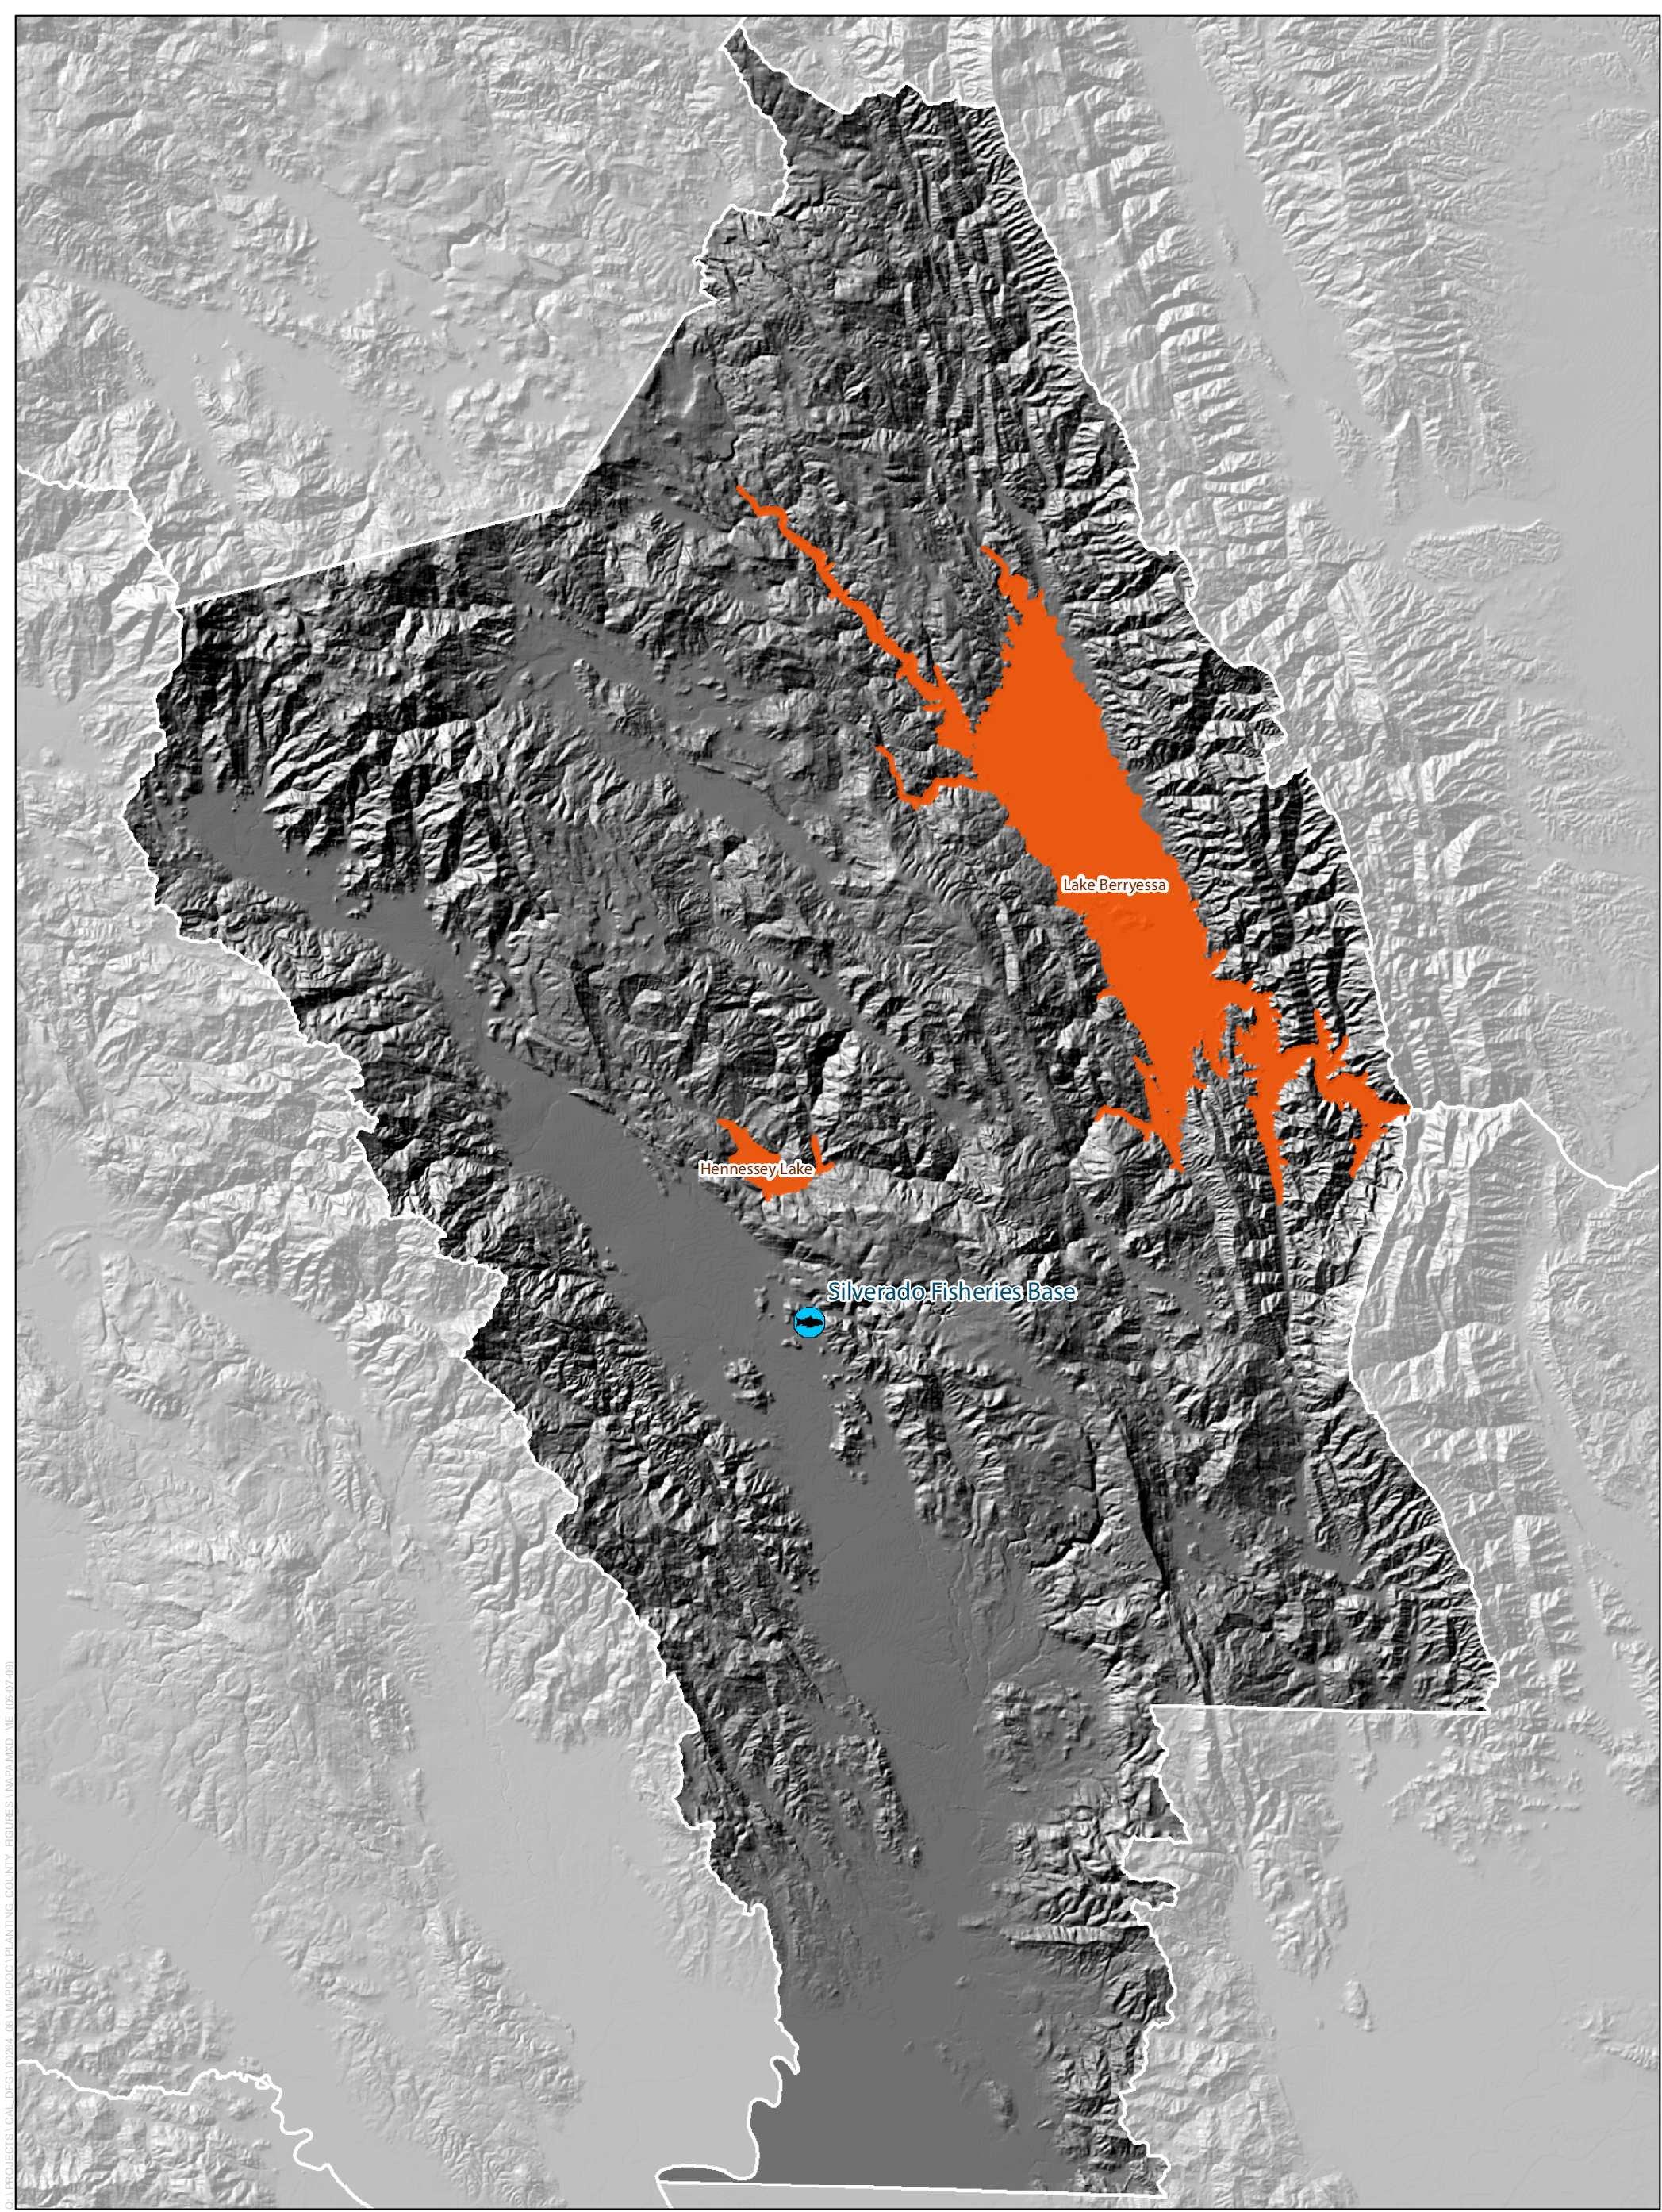

C:\PROJECTS\CAL_DFG\00284_08\MAPDOC\PLANTING_COUNTY_FIGURES\NAPA.MXD, ME (05-07-09)

Napa County

- Hatchery
- Inland Release Waters

Number of unique trout planting locations within the county:
2

Number of unique anadromous planting locations within the County:
0