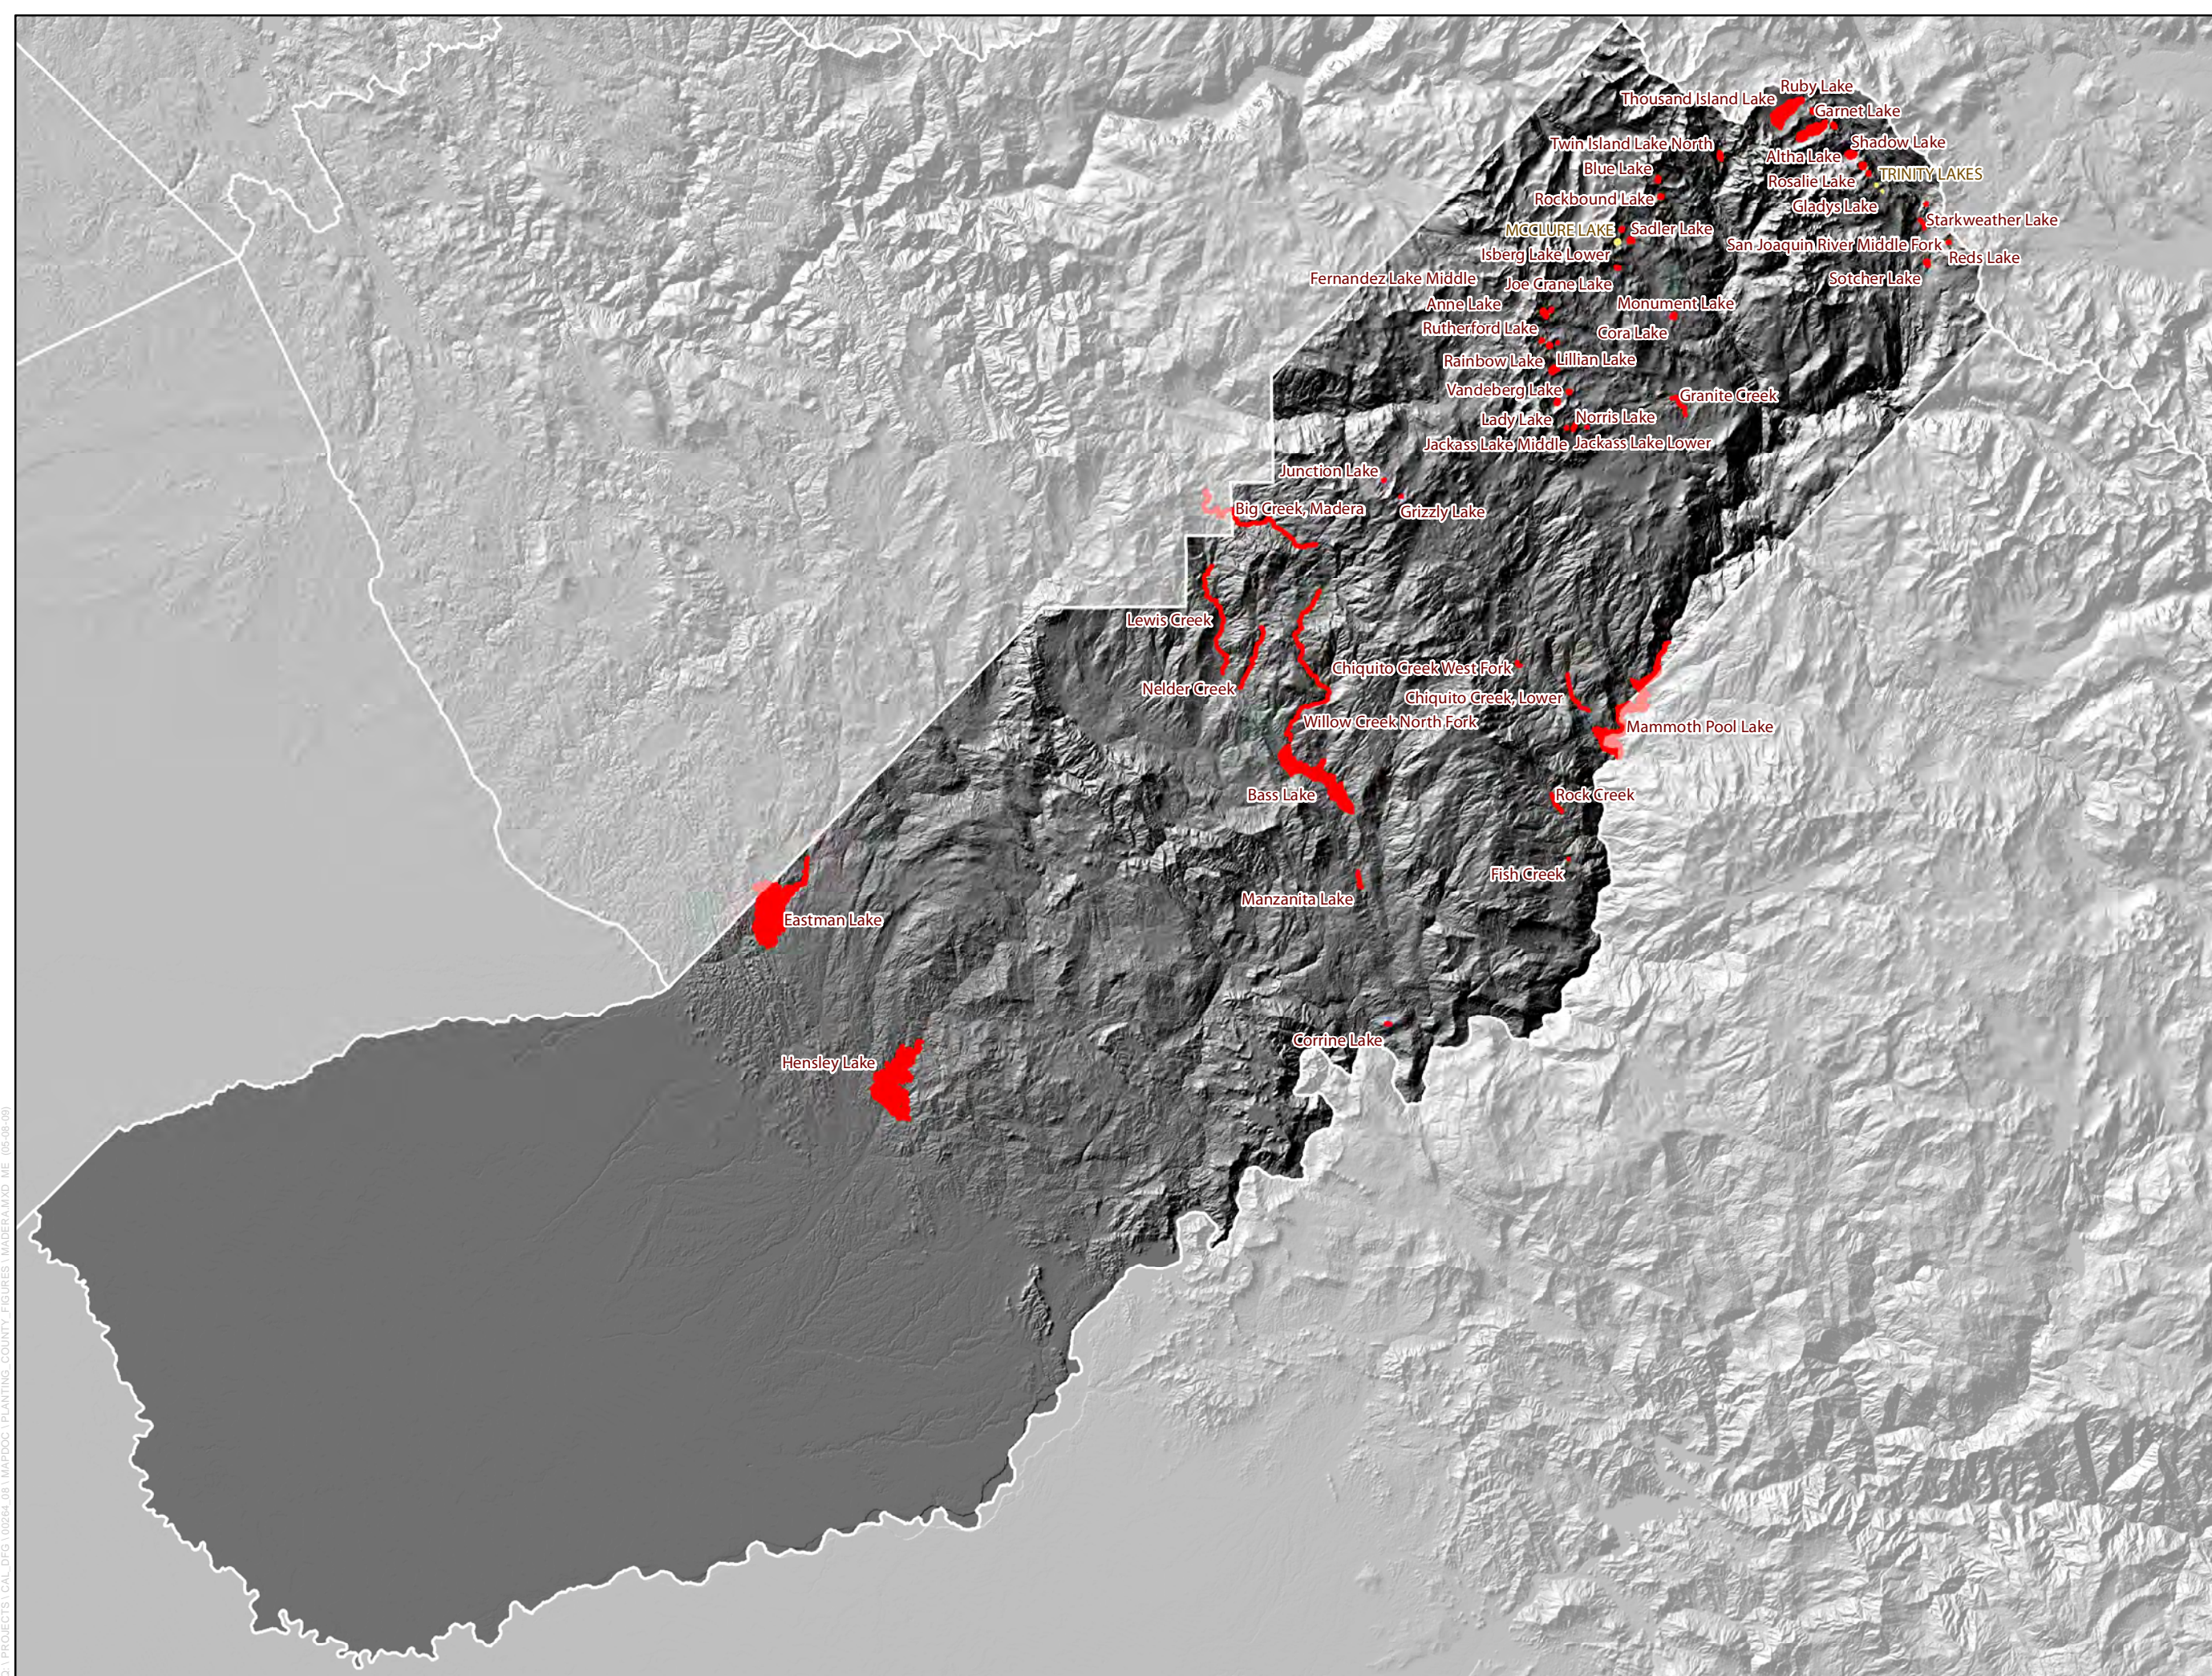

Madera County

Number of unique trout planting locations within the county:
51

Number of unique anadromous planting locations within the County:
0

Legend

-  Hatchery
-  Anadromous Release Waters
-  Anadromous Release Waters
-  Inland Release Waters

Q:\PROJECTS\CAL_DFG\100264\08_MAPDOC\PLANTING_COUNTY_FIGURES\MADERA\MXD (05-08-09)

Marin County

Number of unique trout planting locations within the county:
3

Number of unique anadromous planting locations within the County:
3

Legend

-  Hatchery
-  Anadromous Release Waters
-  Inland Release Waters

0 1 2 Miles

Mariposa County

Number of unique trout planting locations within the county:
4

Number of unique anadromous planting locations within the County:
0

Modoc County

Number of unique trout planting locations within the county:
26

Number of unique anadromous planting locations within the County:
0

Legend

-  Hatchery
-  Anadromous Release Waters
-  Anadromous Release Waters
-  Inland Release Waters