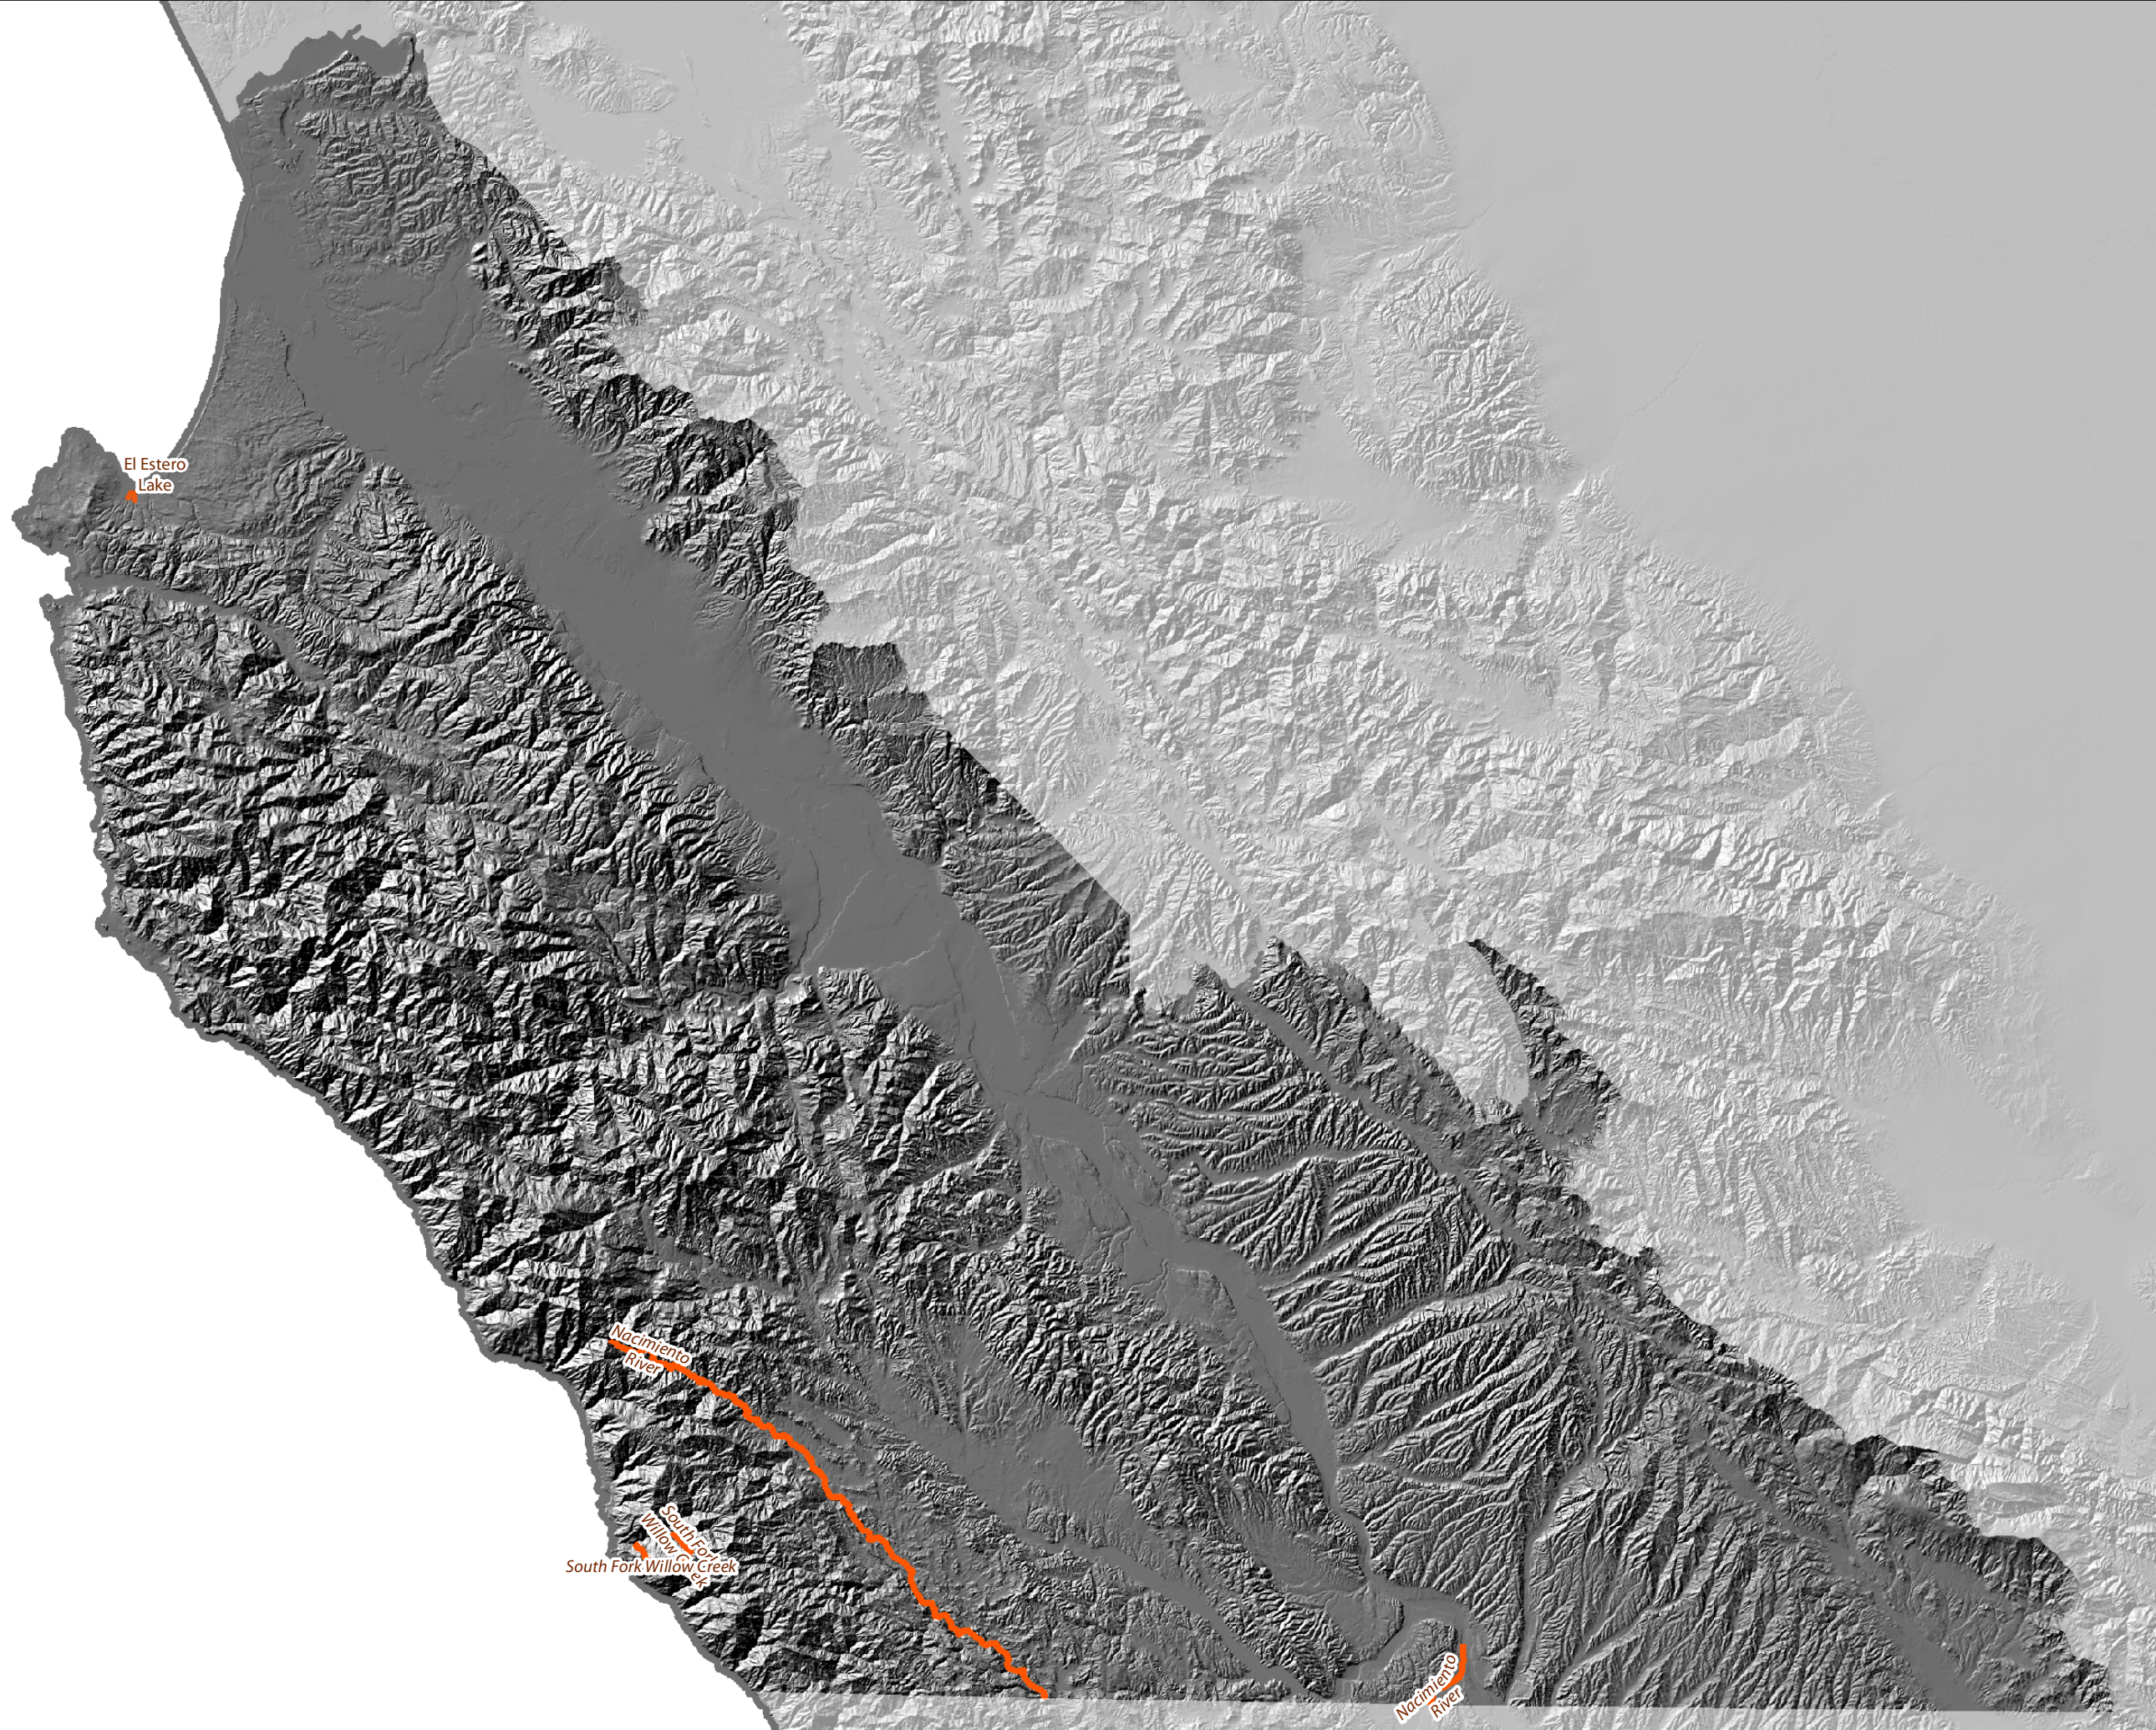

Monterey County

Number of unique trout planting locations within the county:
3

Number of unique anadromous planting locations within the County:
0

Legend

- Hatchery
- Inland Release Waters
- Inland Release Waters

0 4 8 Miles