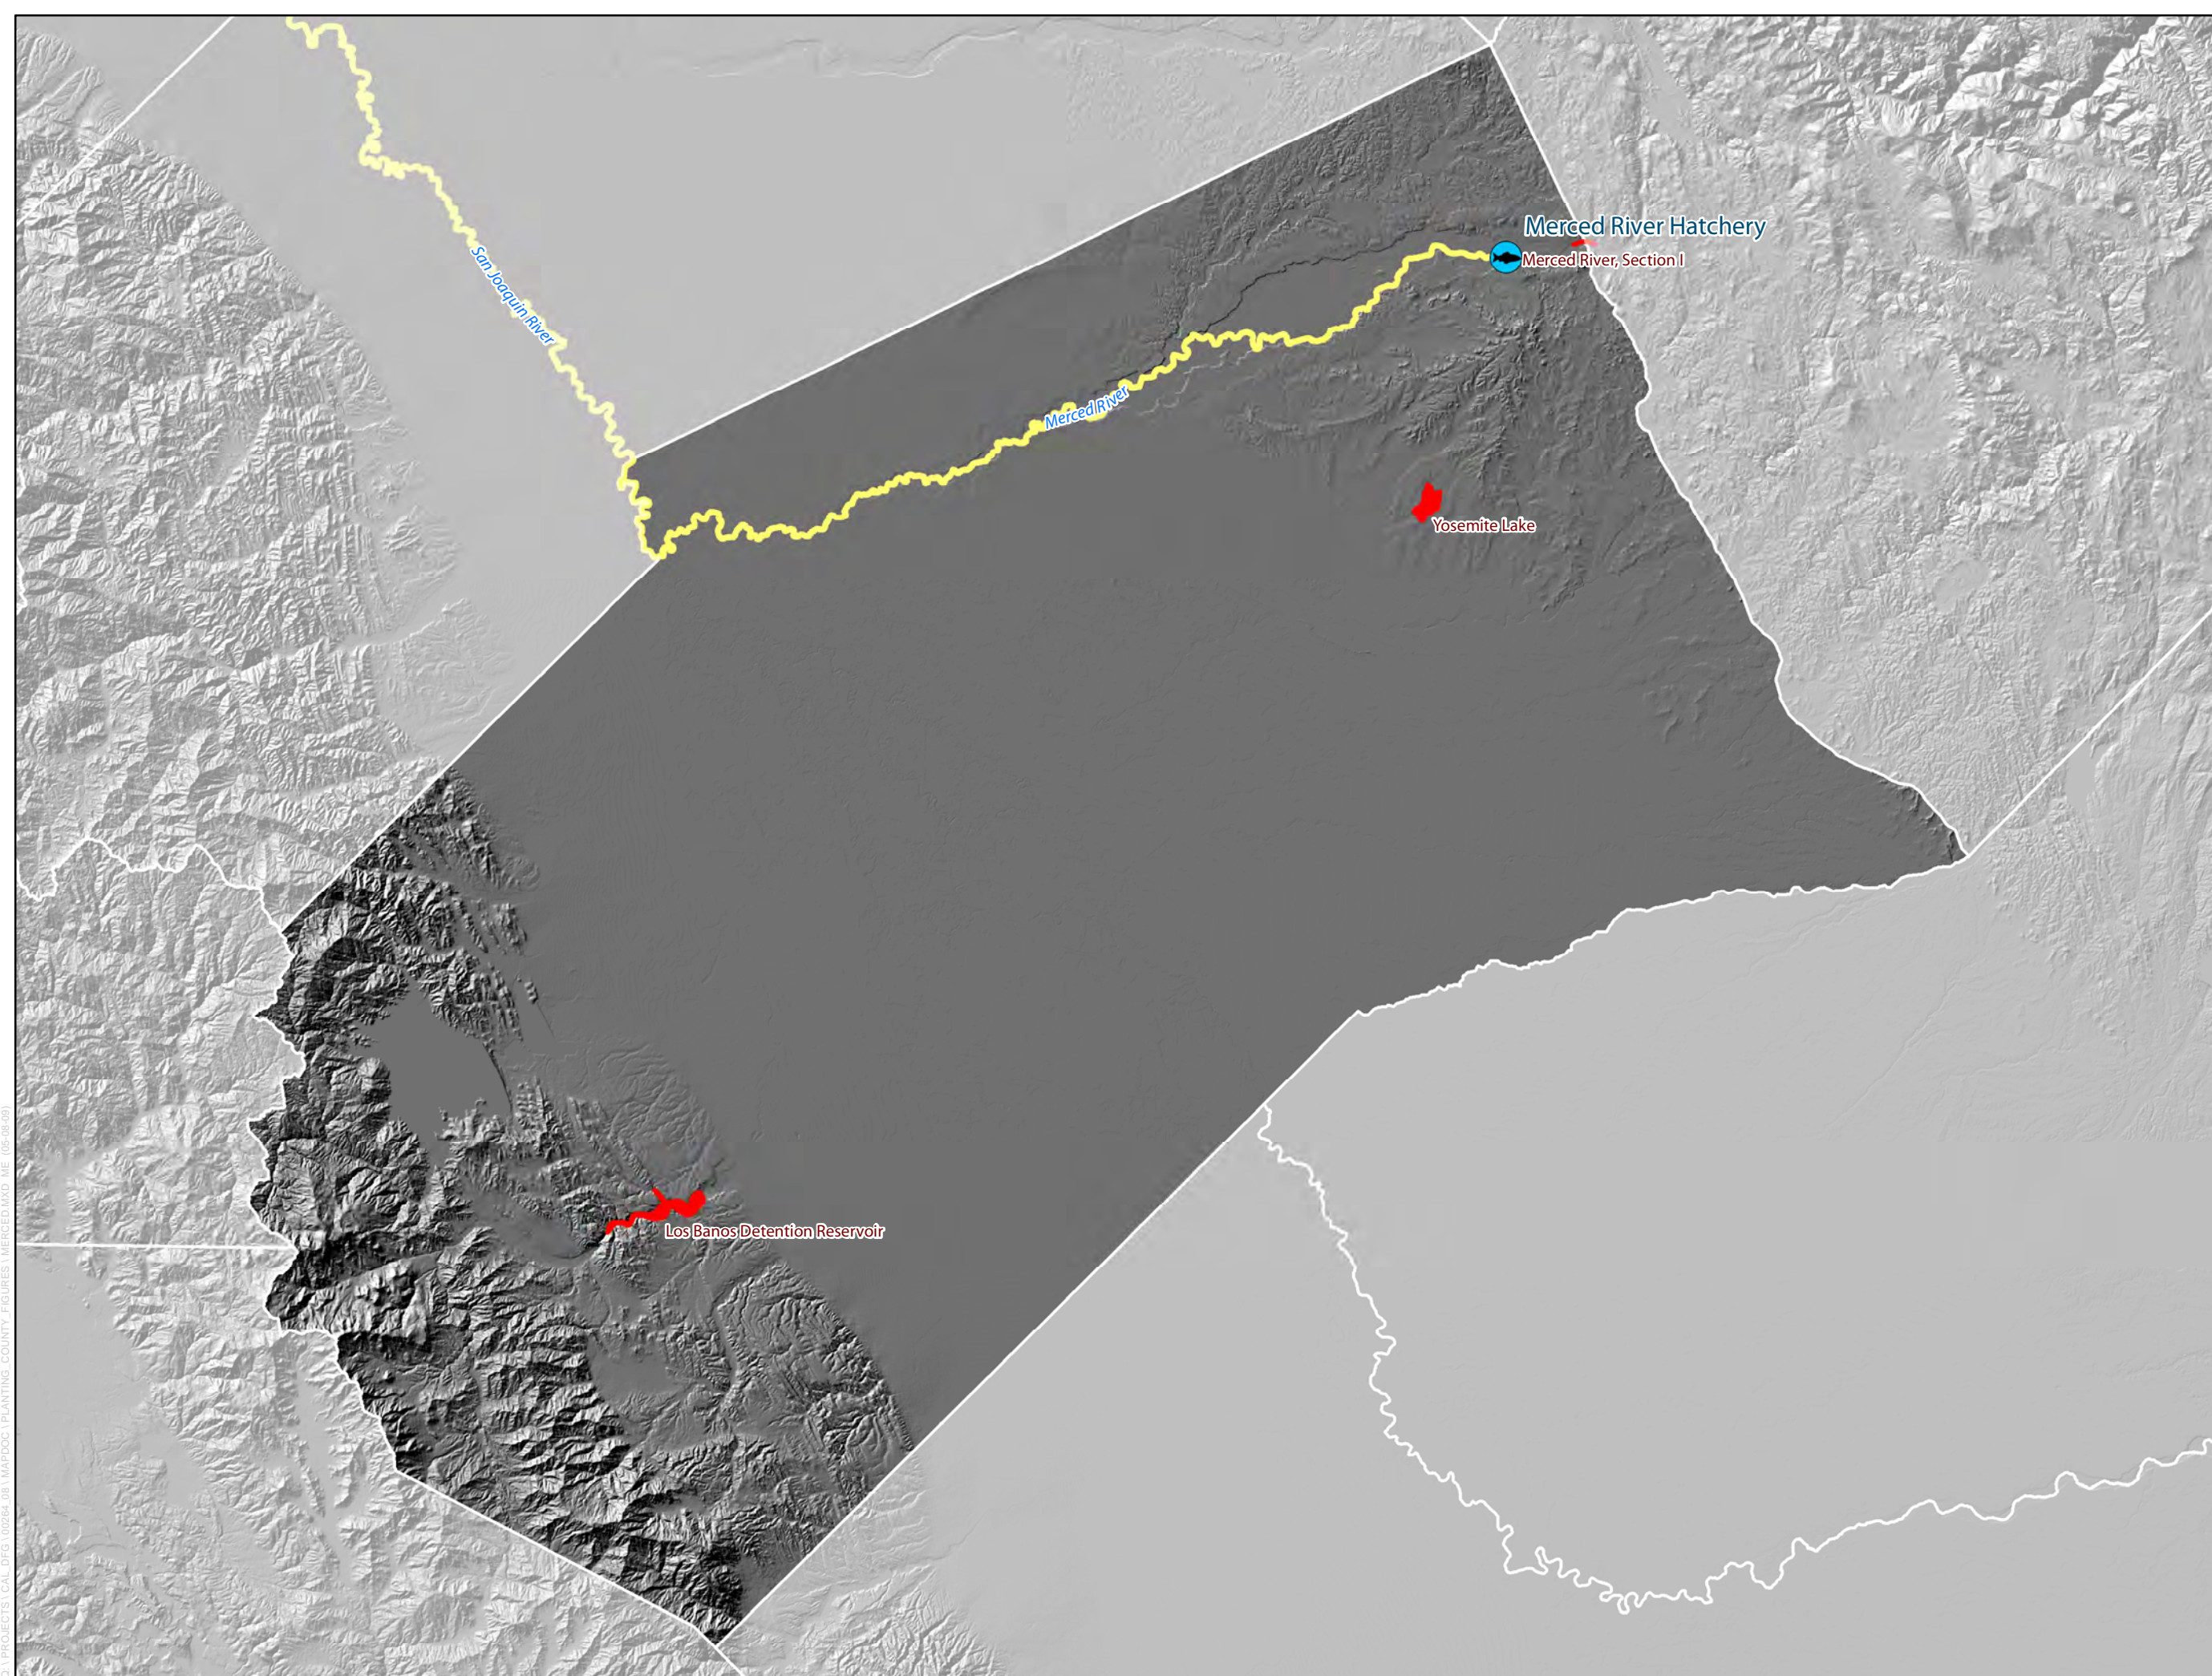

Legend

-  Hatchery
-  Anadromous Release Waters
-  Anadromous Release Waters
-  Inland Release Waters

Mendocino County

-  Hatchery
-  Anadromous Release Waters
-  Anadromous Release Waters
-  Inland Release Waters

0 5 10 Miles

Number of unique trout planting locations within the county:
8

Number of unique anadromous planting locations within the County:
7

Q:\PROJECTS\CAL_DFG\1\02264_08\1\MAP\DOC\PLANTING_COUNTY_FIGURES_1\MENDOCINO.MXD, ME (06-05-09)

Merced County

Number of unique trout planting locations within the county:
3

Number of unique anadromous planting locations within the County:
2

Legend

-  Hatchery
-  Anadromous Release Waters
-  Anadromous Release Waters
-  Inland Release Waters

Modoc County

Number of unique trout planting locations within the county:
26

Number of unique anadromous planting locations within the County:
0

Legend

-  Hatchery
-  Anadromous Release Waters
-  Anadromous Release Waters
-  Inland Release Waters