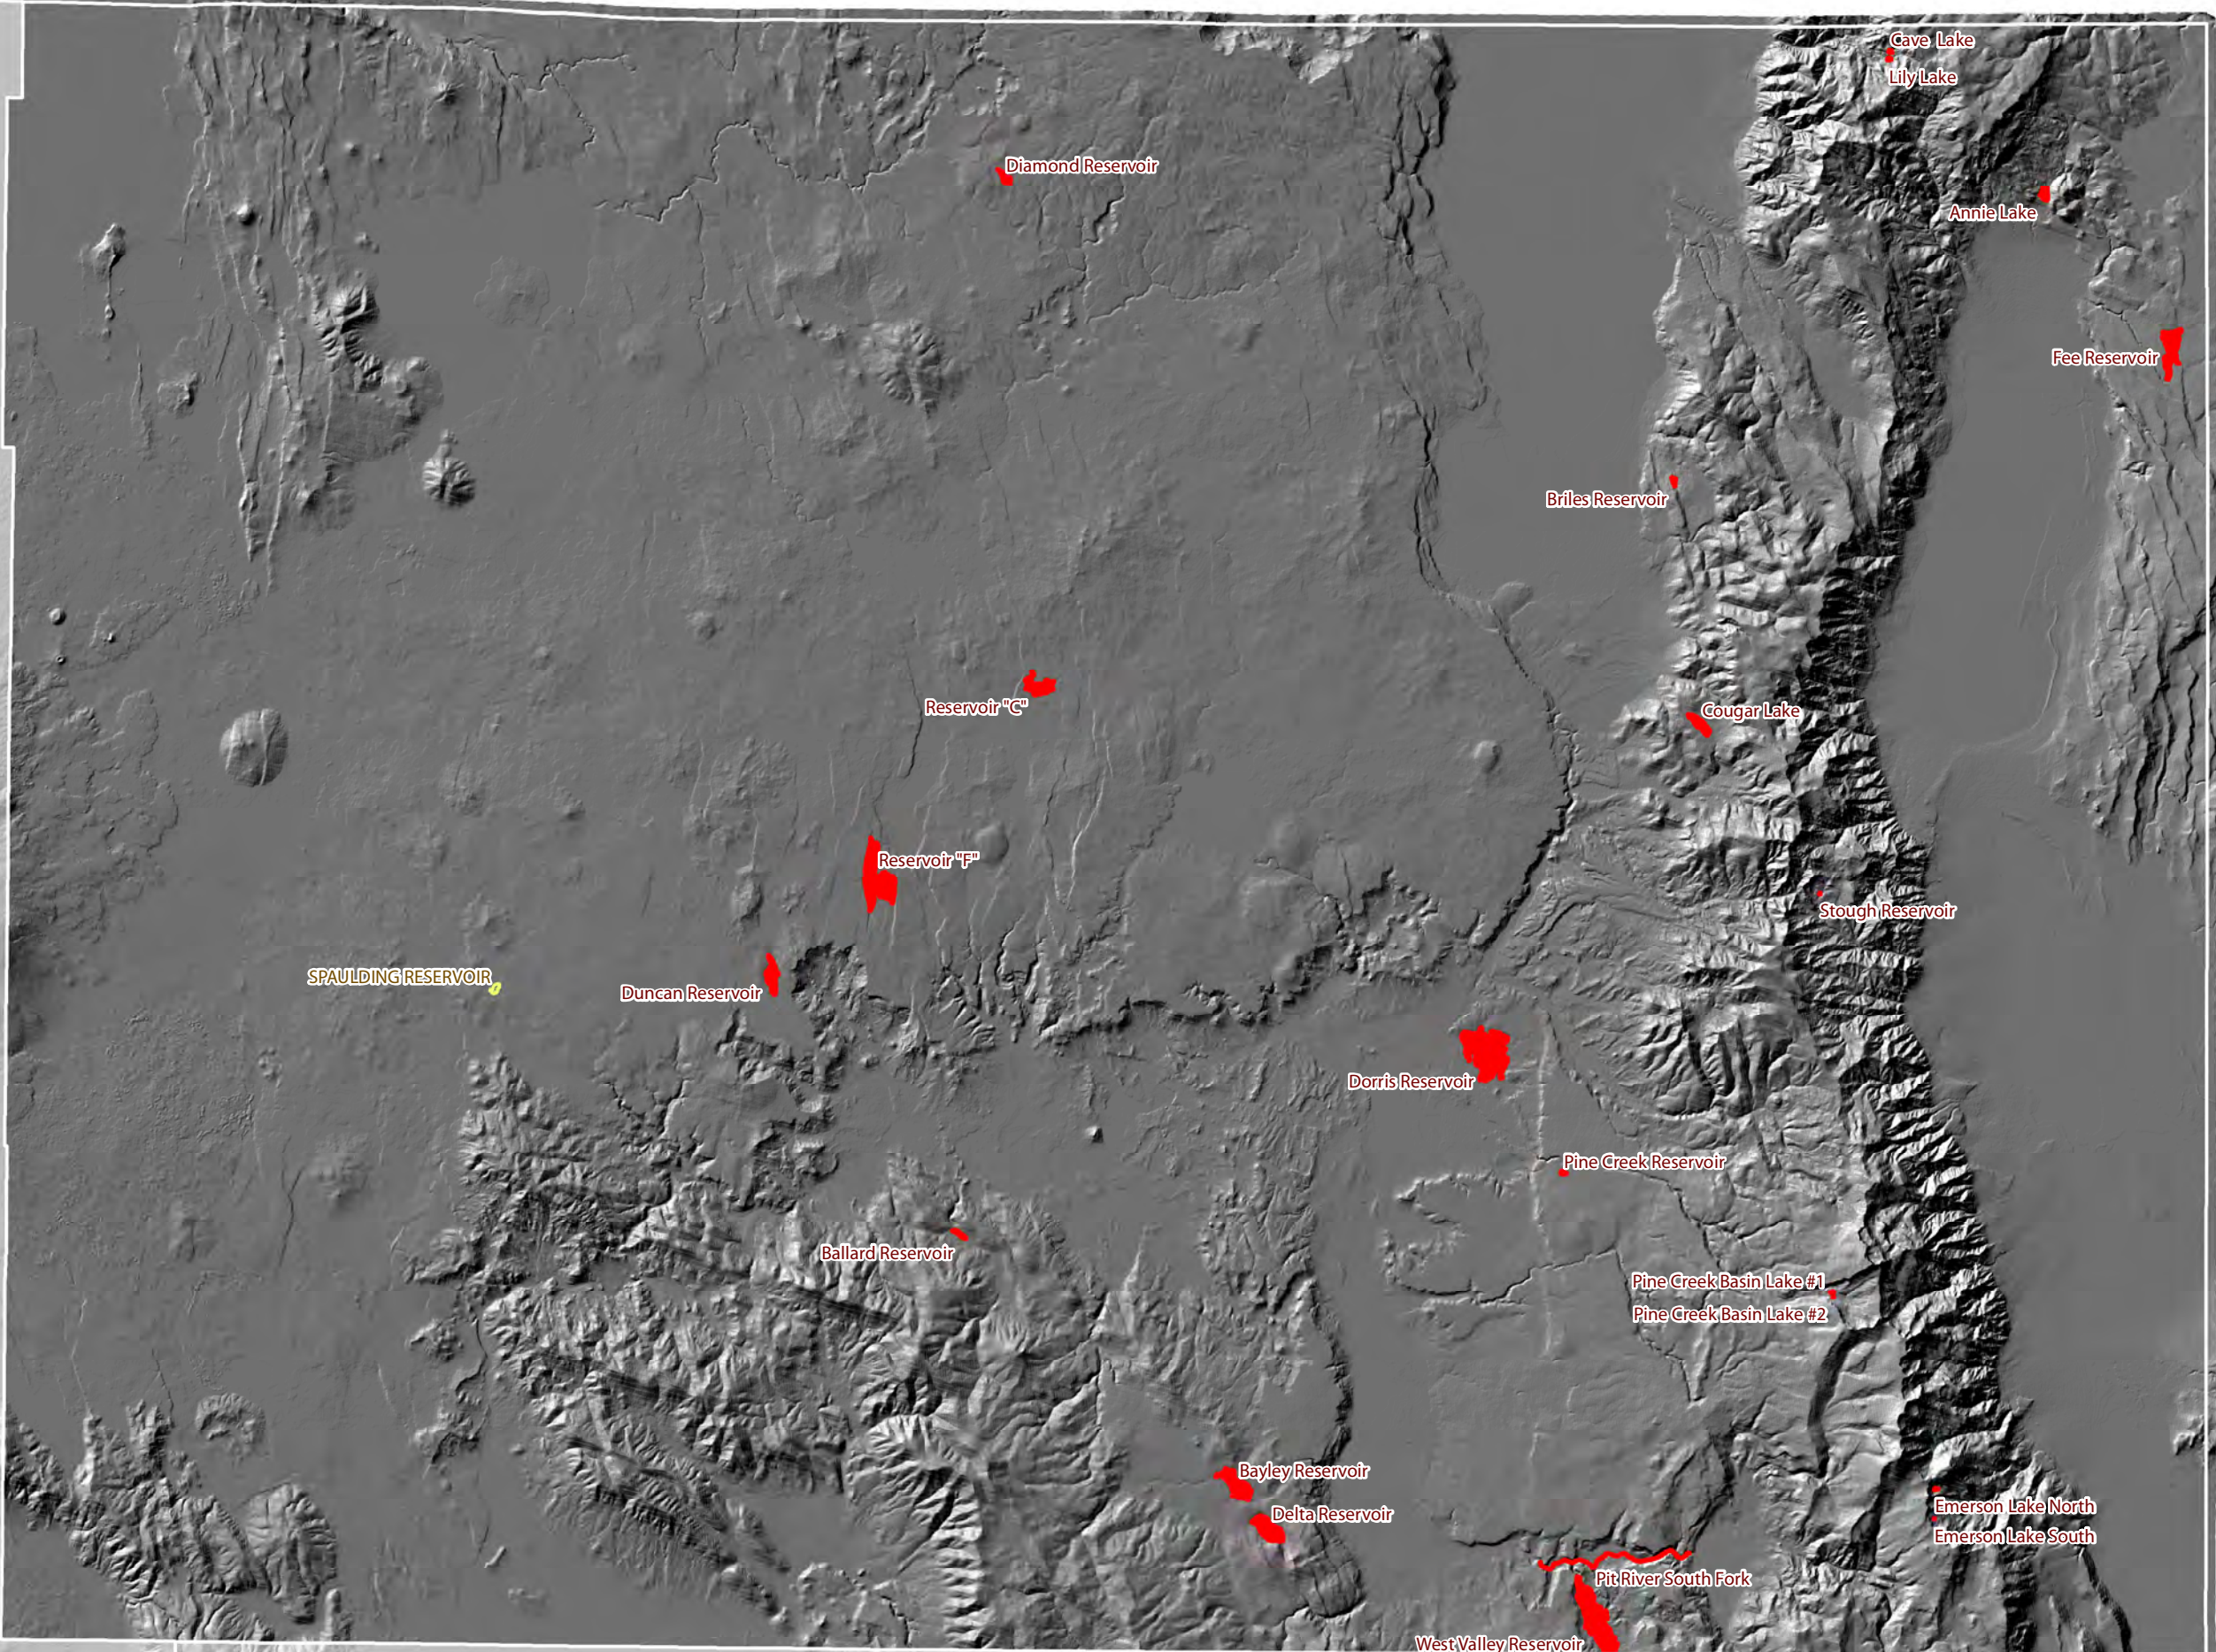

0 5 10 Miles

Number of unique trout planting locations within the county:
8

Number of unique anadromous planting locations within the County:
7

Q:\PROJECTS\CAL_DFG\1\02264_08\1\MAP\DOC\PLANTING_COUNTY_FIGURES_1\MENDOCINO.MXD, ME (06-05-09)

Merced County

Number of unique trout planting locations within the county:
3

Number of unique anadromous planting locations within the County:
2

Legend

-  Hatchery
-  Anadromous Release Waters
-  Anadromous Release Waters
-  Inland Release Waters

Modoc County

Number of unique trout planting locations within the county:
26

Number of unique anadromous planting locations within the County:
0

Legend

-  Hatchery
-  Anadromous Release Waters
-  Anadromous Release Waters
-  Inland Release Waters

Legend

-  Hatchery
-  Anadromous Release Waters
-  Anadromous Release Waters
-  Inland Release Waters

0 4 8 Miles

Monterey County

Number of unique trout planting locations within the county:
3

Number of unique anadromous planting locations within the County:
0