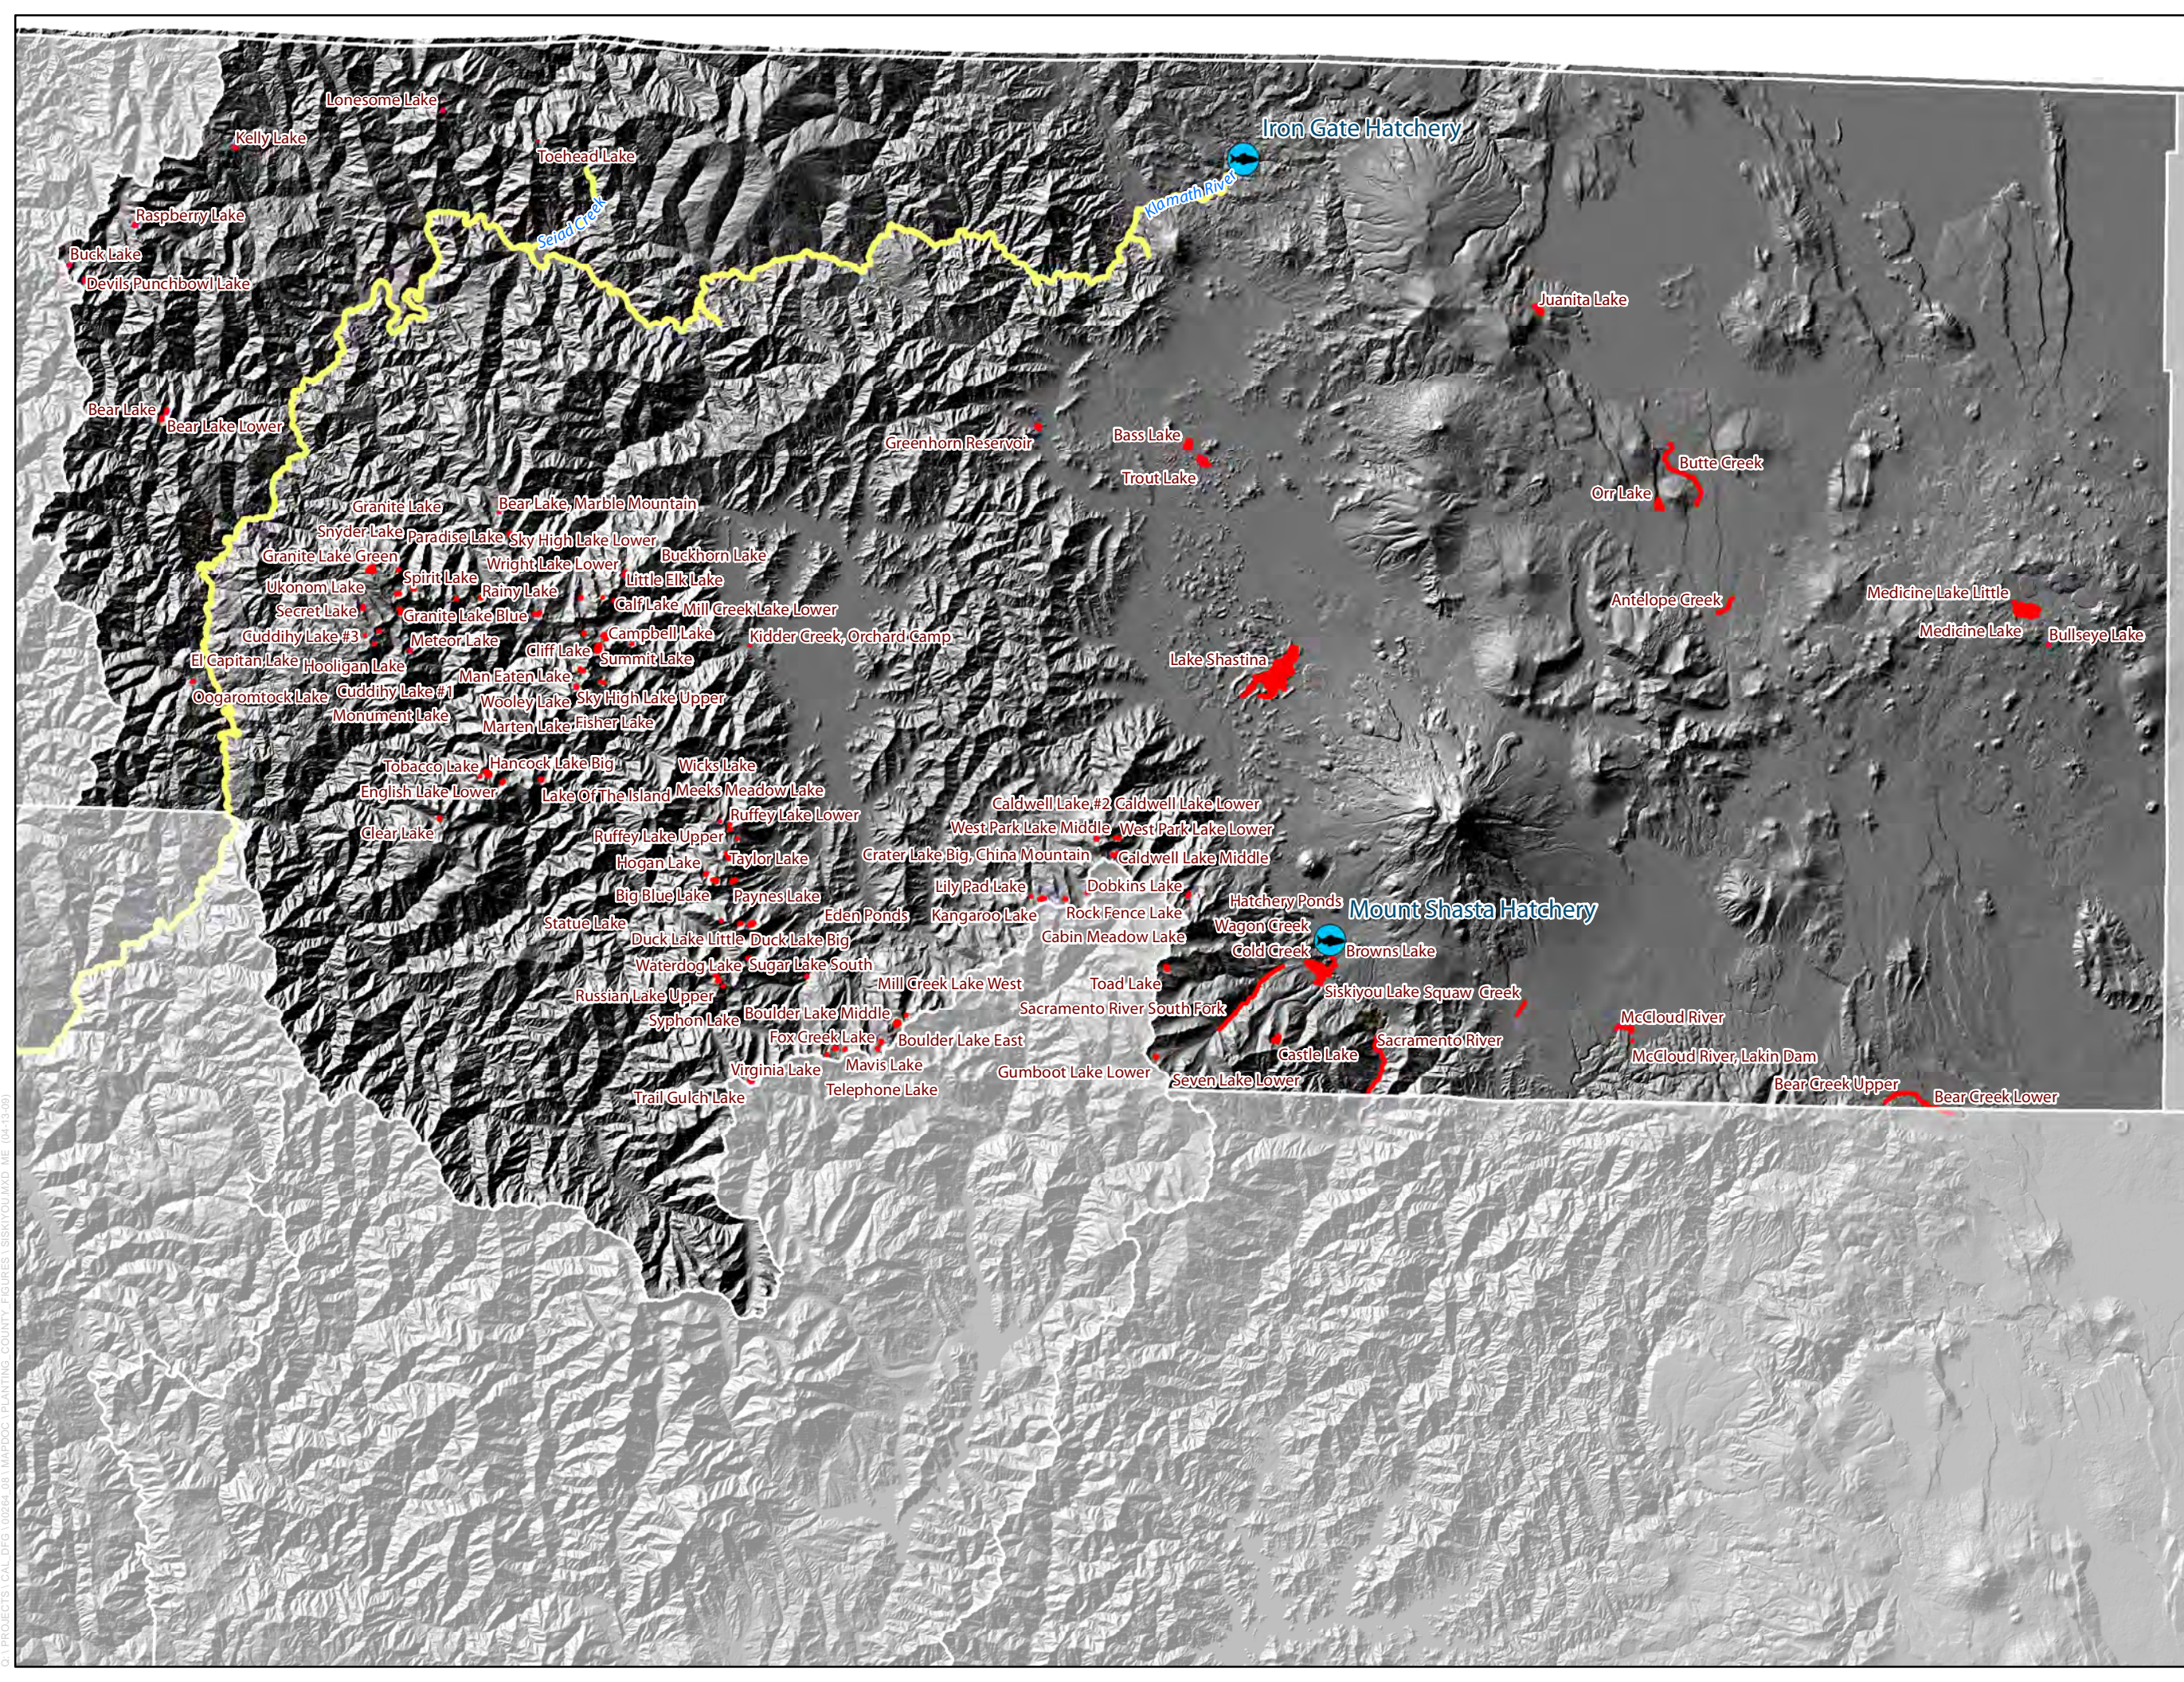

Legend

-  Hatchery
-  Inland Release Waters

0 4 8 Miles

C:\PROJECTS\CAL_DFG\02084_08_MAPDOC\PLANTING_COUNTY_FIGURES\SHASTA\MXD_04-13-09

Sierra County

Number of unique trout planting locations within the county:
18

Siskiyou County

Number of unique trout planting locations within the county:
119

Number of unique anadromous planting locations within the County:
3

Legend

-  Hatchery
-  Anadromous Release Waters
-  Anadromous Release Waters
-  Inland Release Waters

Q:\PROJECTS\CAL_DFG\102264_08\MAPDOC\PLANTING_COUNTY_FIGURES\SISKIYOU.MXD (04-13-09)

Solano County

Number of unique trout planting locations within the county:
2

Number of unique anadromous planting locations within the County:
6

Number of unique trout planting locations within the county:
1

Number of unique anadromous planting locations within the County:
16

Legend

-  Hatchery
-  Anadromous Release Waters
-  Anadromous Release Waters
-  Inland Release Waters