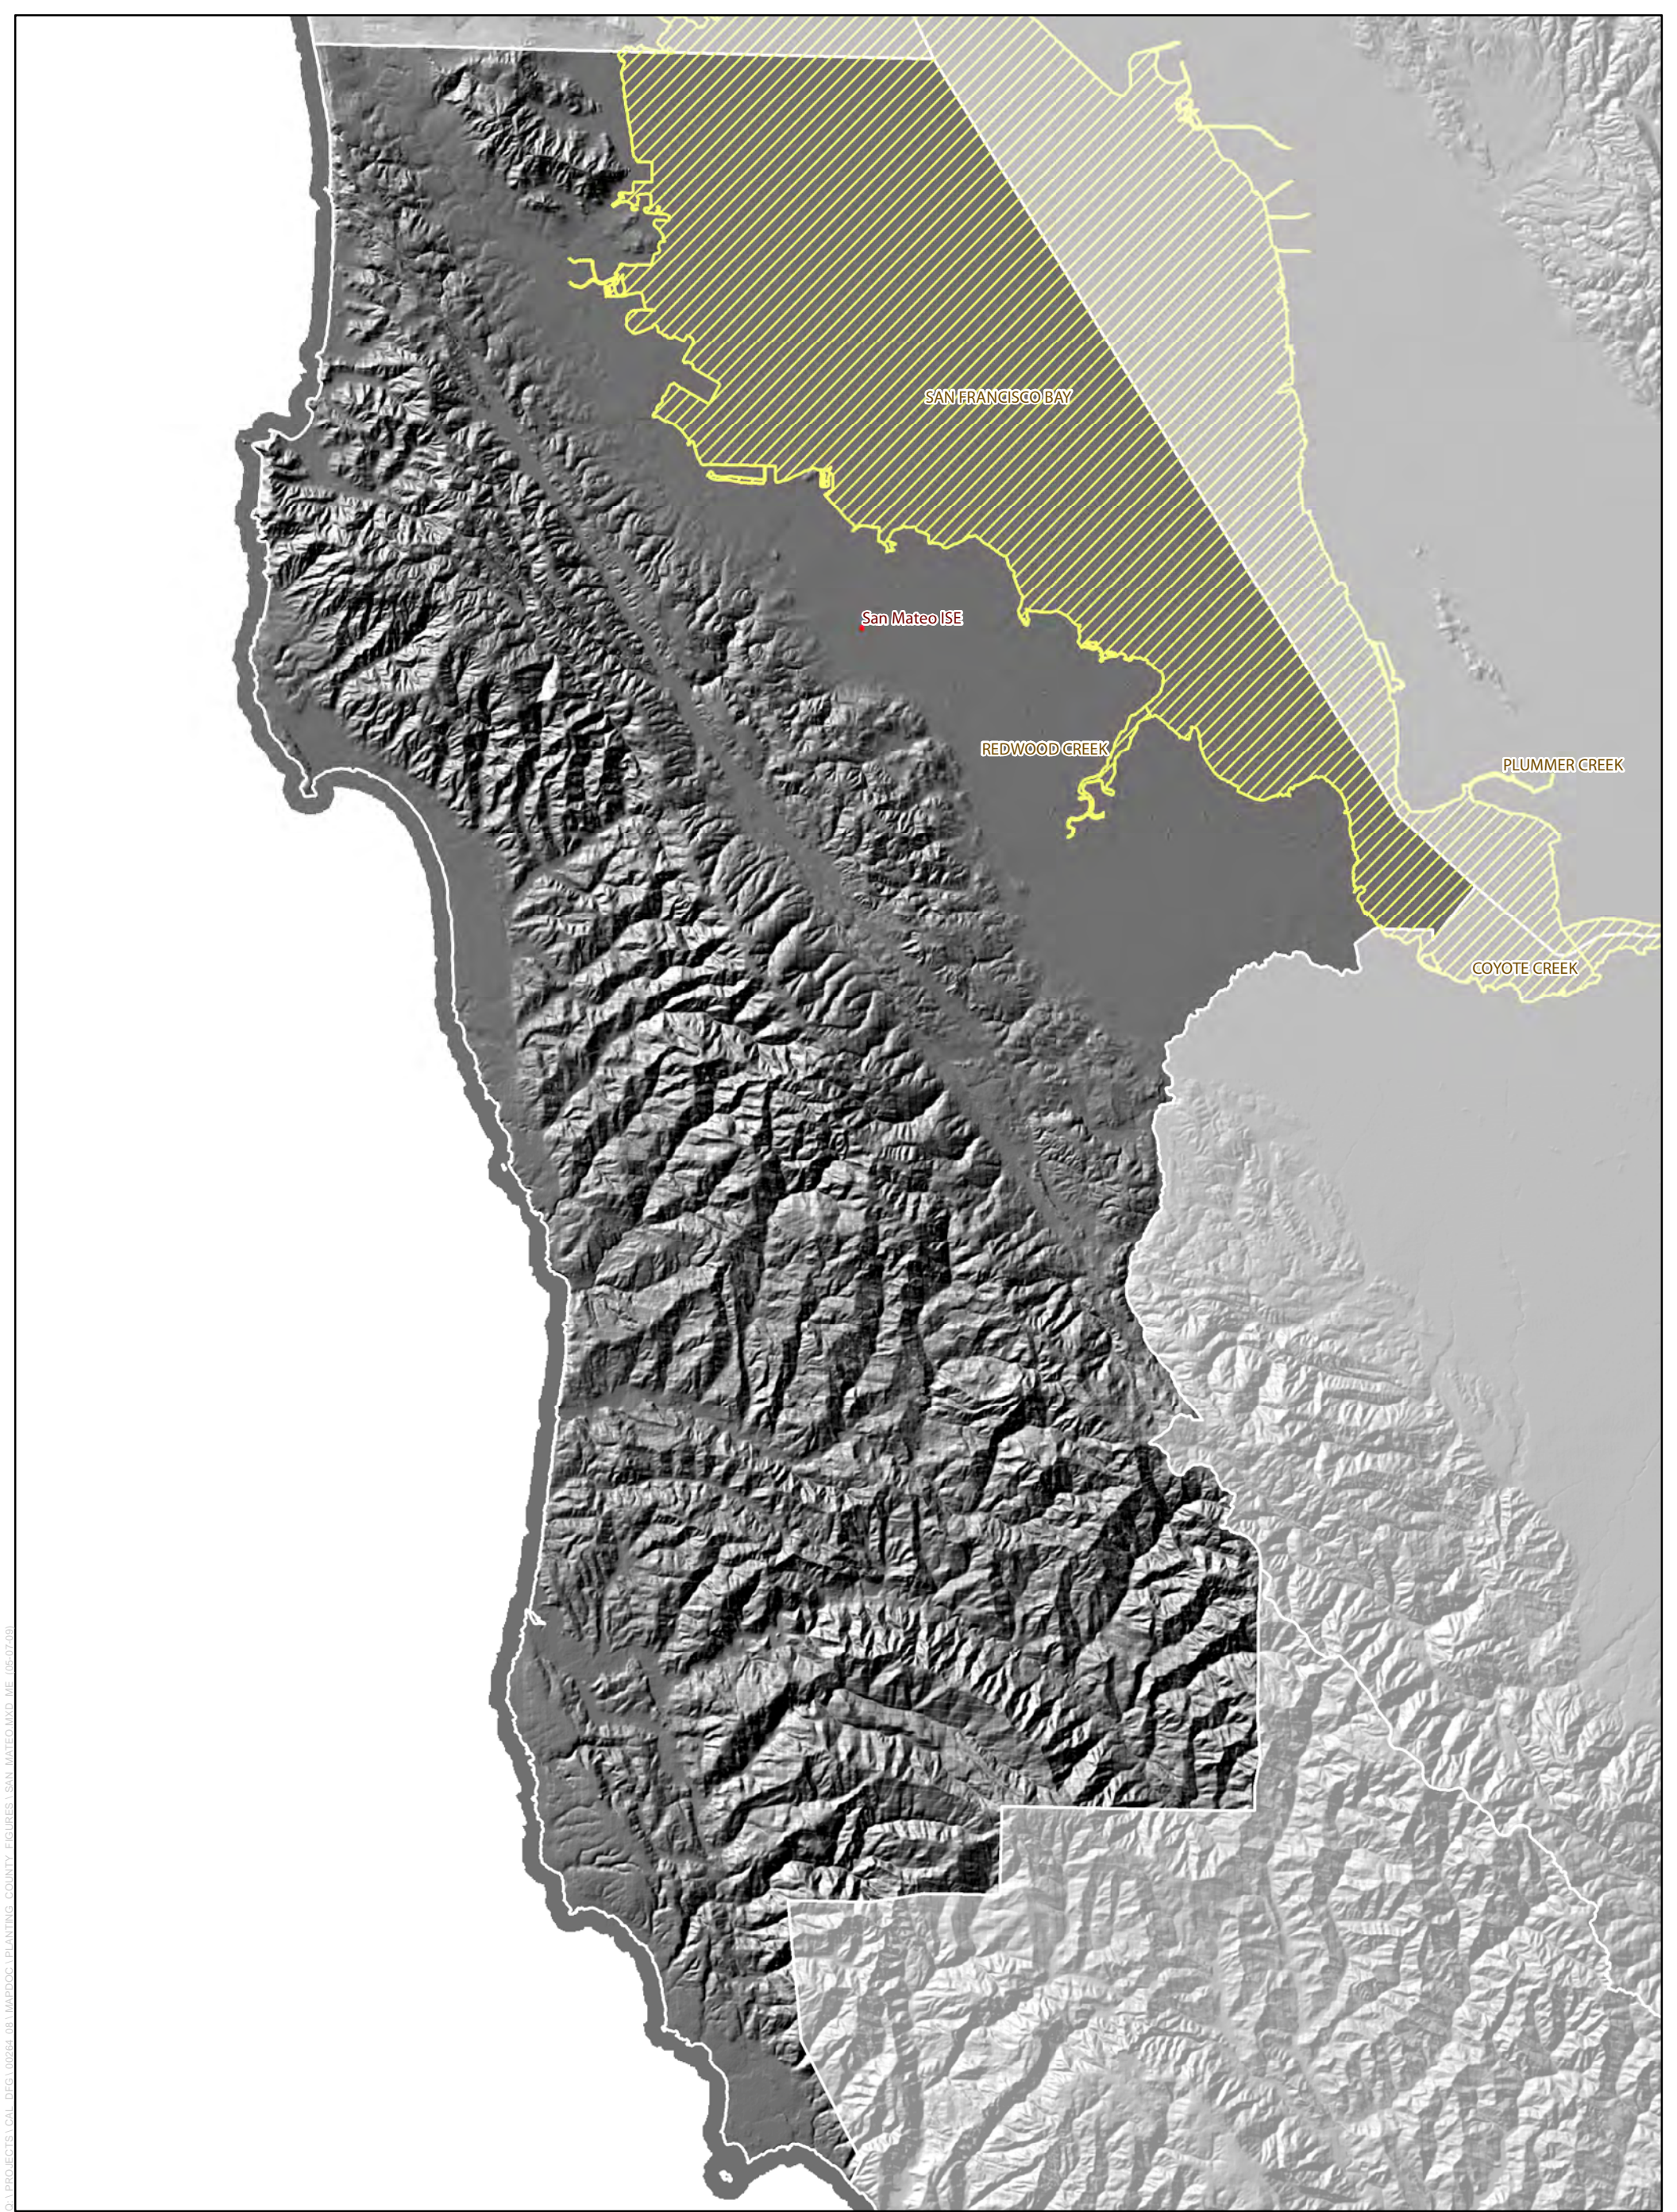

San Luis Obispo County

Number of unique trout planting locations within the county:
6

Number of unique anadromous planting locations within the County:
0

Legend

-  Hatchery
-  Anadromous Release Waters
-  Anadromous Release Waters
-  Inland Release Waters

0 5 10 Miles

G:\PROJECTS\CAL_DFG\00264_08\MAPDOC\PLANTING_COUNTY_FIGURES\SAN_MATEO.MXD ME (05-07-09)

San Mateo County

-  Hatchery
-  Anadromous Release Waters
-  Anadromous Release Waters
-  Inland Release Waters

Number of unique trout planting locations within the county:
1

Number of unique anadromous planting locations within the County:
3

Santa Barbara County

Number of unique trout planting locations within the county:
3

Number of unique trout planting locations within the county:
1

Number of unique anadromous planting locations within the County:
16

Legend

-  Hatchery
-  Anadromous Release Waters
-  Anadromous Release Waters
-  Inland Release Waters