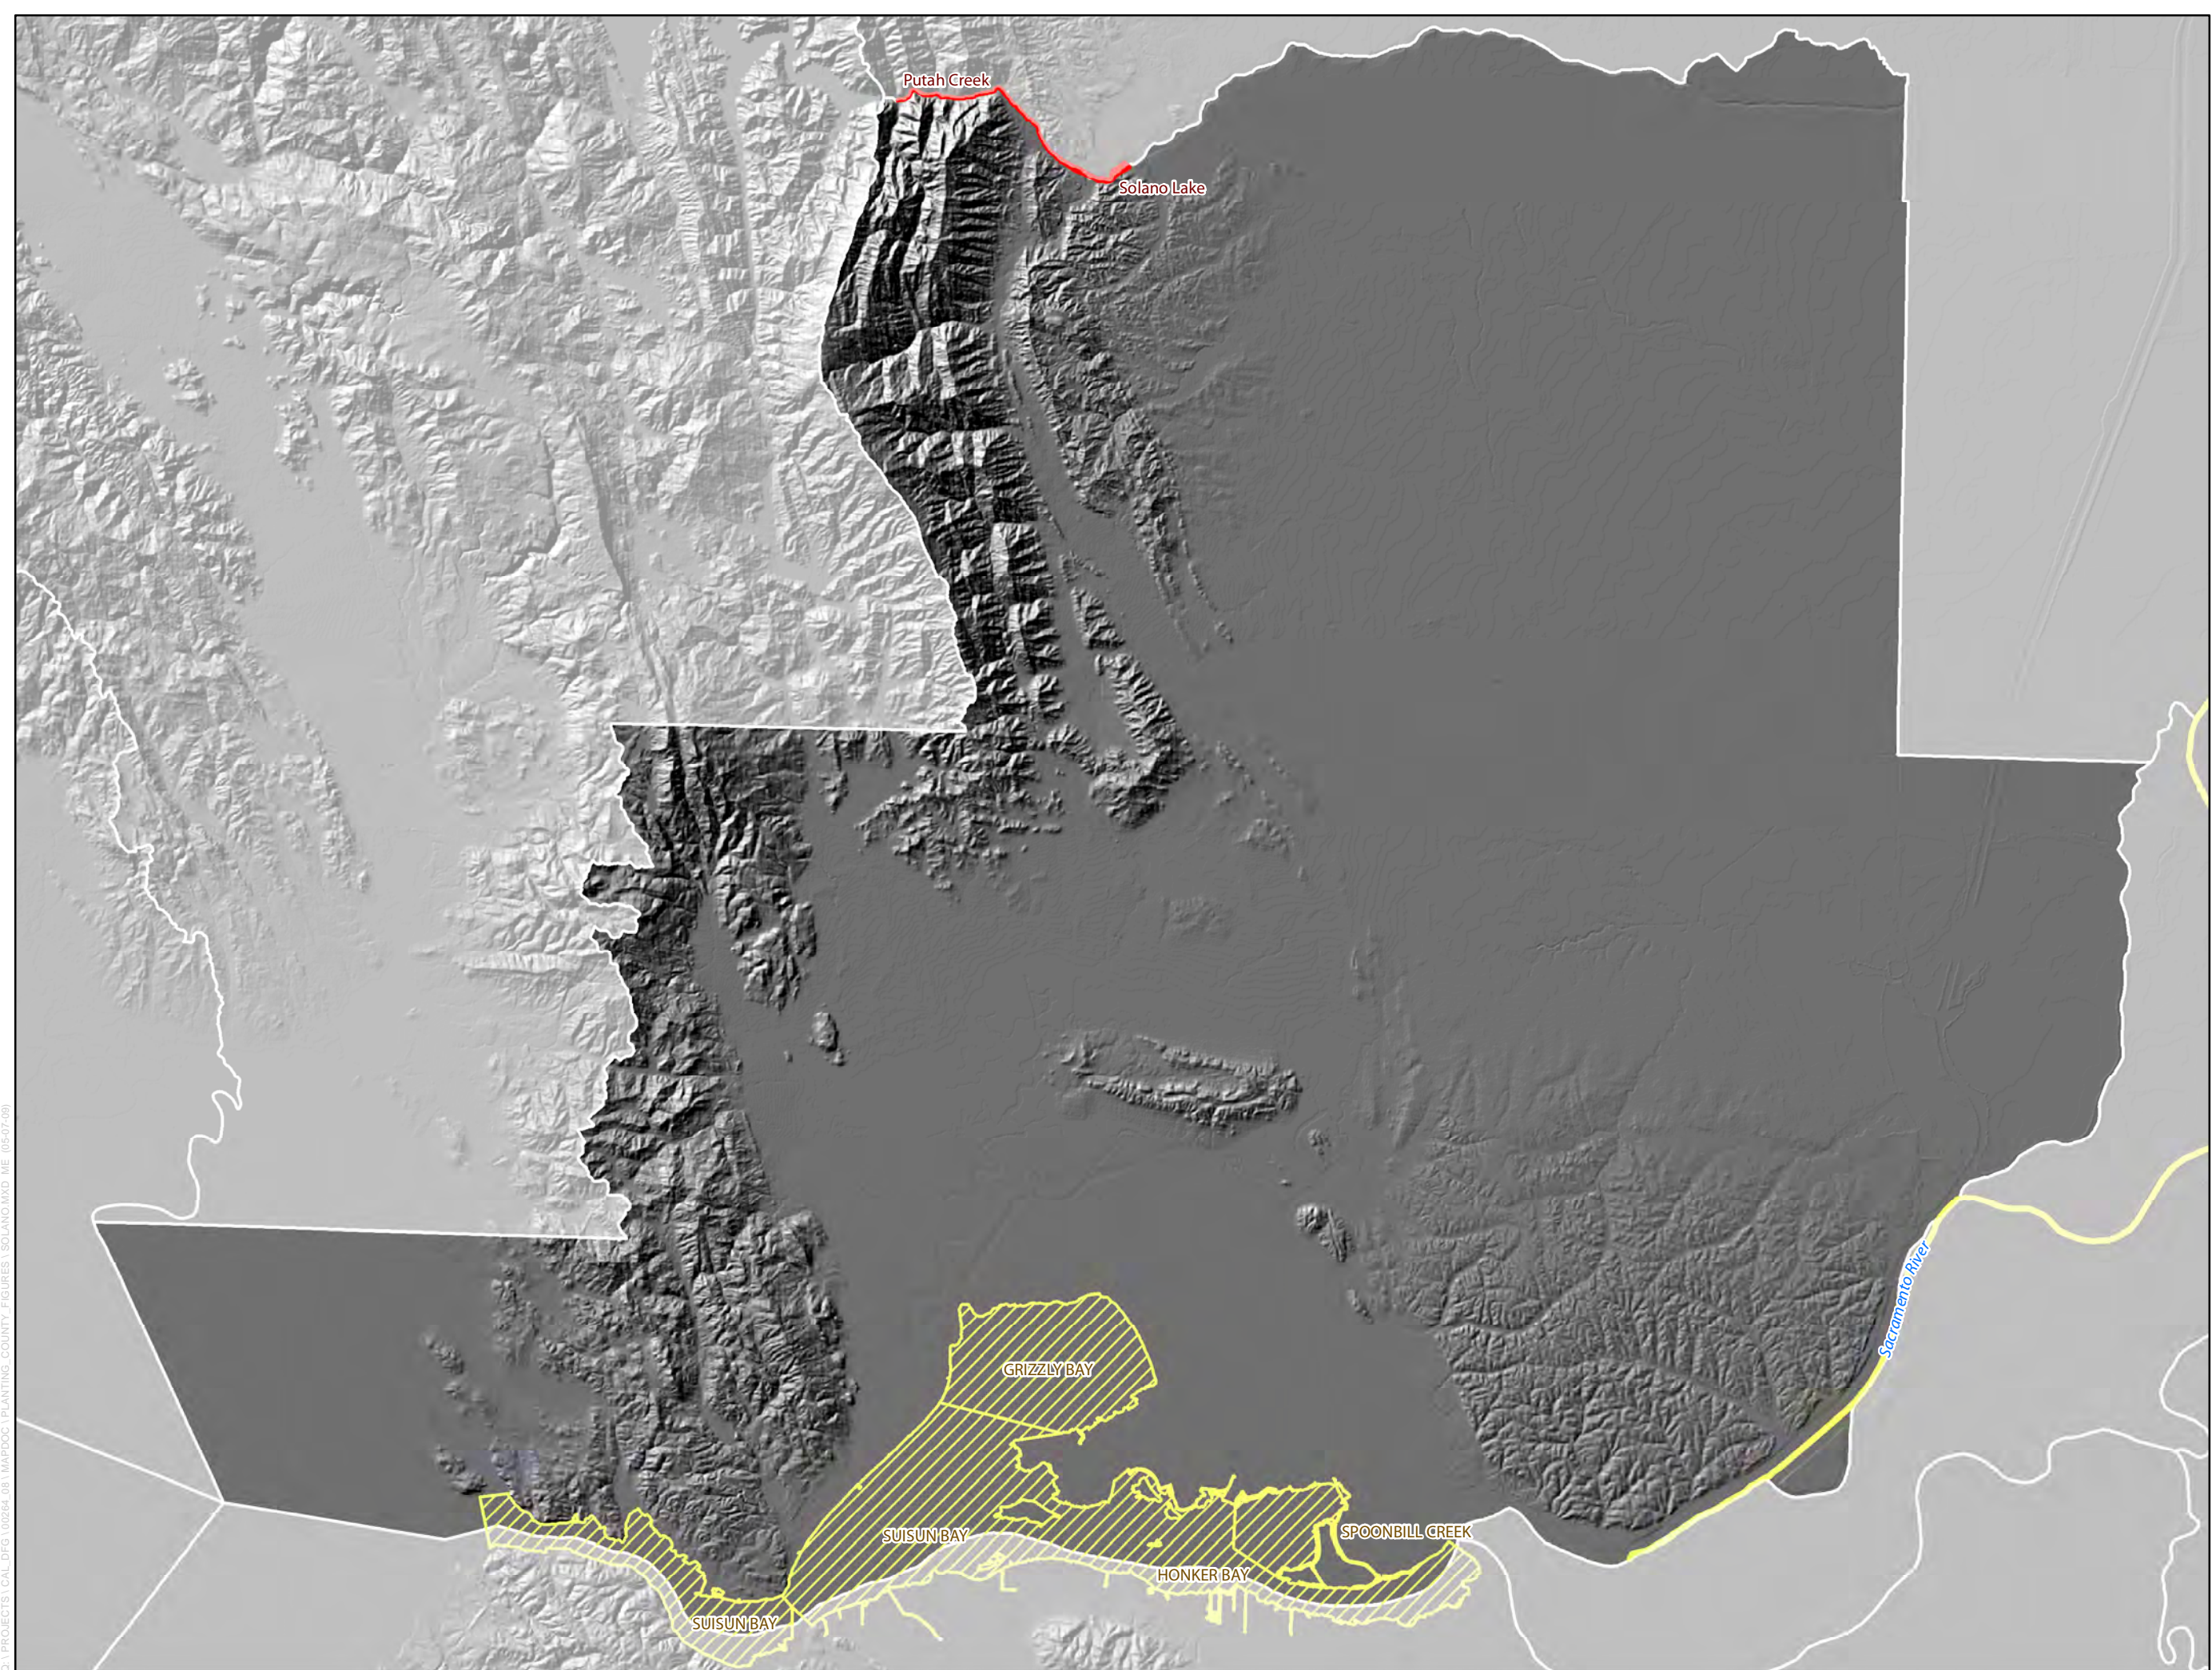

Q:\PROJECTS\CAL_DFG\102264_08\MAPDOC\PLANTING_COUNTY_FIGURES\SISKIYOU.MXD (04-13-09)

Solano County

Number of unique trout planting locations within the county:
2

Number of unique anadromous planting locations within the County:
6

Legend

-  Hatchery
-  Anadromous Release Waters
-  Anadromous Release Waters
-  Inland Release Waters

0 2 4 Miles

C:\PROJECTS\CAL_DFG\102264_08\MAPDOC\PLANTING_COUNTY_FIGURES\SOLANO.MXD ME (05-07-09)

Sonoma County

Number of unique trout planting locations within the county:
1

Number of unique anadromous planting locations within the County:
16

Legend

-  Hatchery
-  Anadromous Release Waters
-  Anadromous Release Waters
-  Inland Release Waters