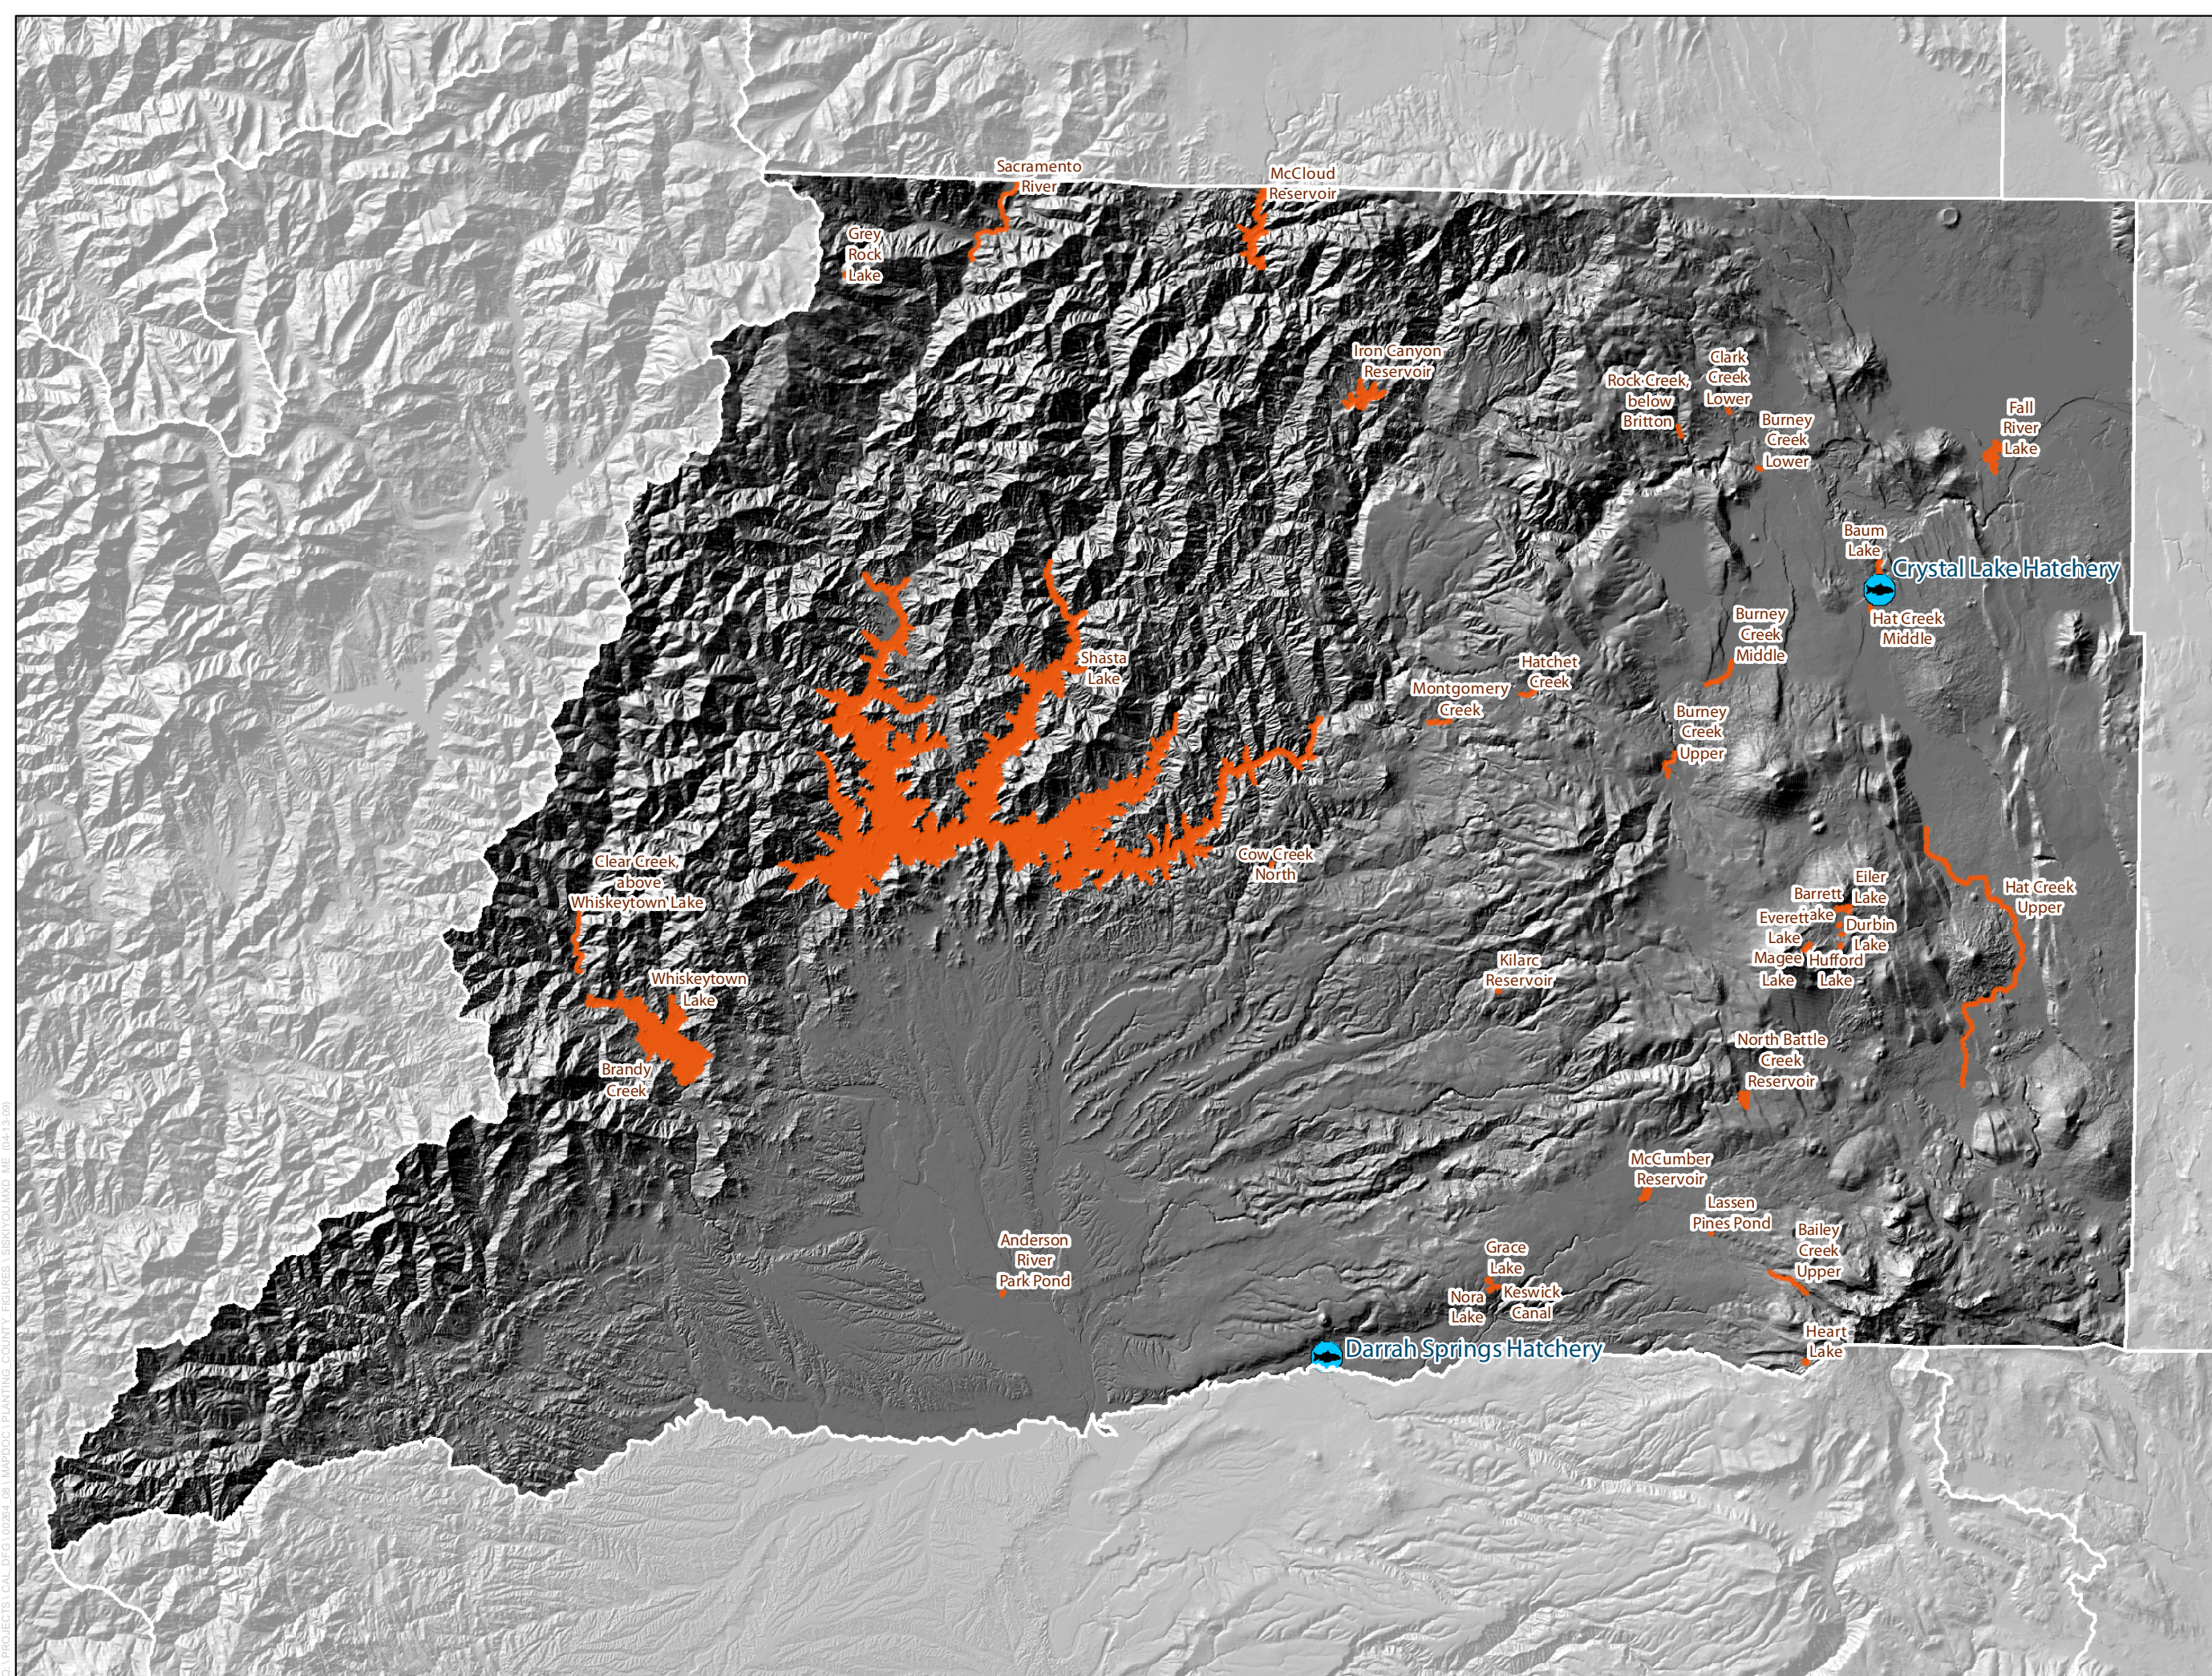

Santa Cruz County

Number of unique trout planting locations within the county:
2

Number of unique anadromous planting locations within the County:
0

Legend

-  Hatchery
-  Anadromous Release Waters
-  Anadromous Release Waters
-  Inland Release Waters

C:\PROJECTS\CAL_DFG\102664_08\MAPDOC\PLANTING_COUNTY_FIGURES\SANTA_CLARA.MXD (05-08-09)

Shasta County

Number of unique trout planting locations within the county:
36

Number of unique anadromous planting locations within the County:
0

Legend

-  Hatchery
-  Inland Release Waters

0 4 8 Miles

C:\PROJECTS\CAL_DFG\02084_08_MAPDOC\PLANTING_COUNTY_FIGURES\SHASTA\MXD_04-13-09

Sierra County

Number of unique trout planting locations within the county:
18

Number of unique trout planting locations within the county:
1

Number of unique anadromous planting locations within the County:
16

Legend

-  Hatchery
-  Anadromous Release Waters
-  Anadromous Release Waters
-  Inland Release Waters