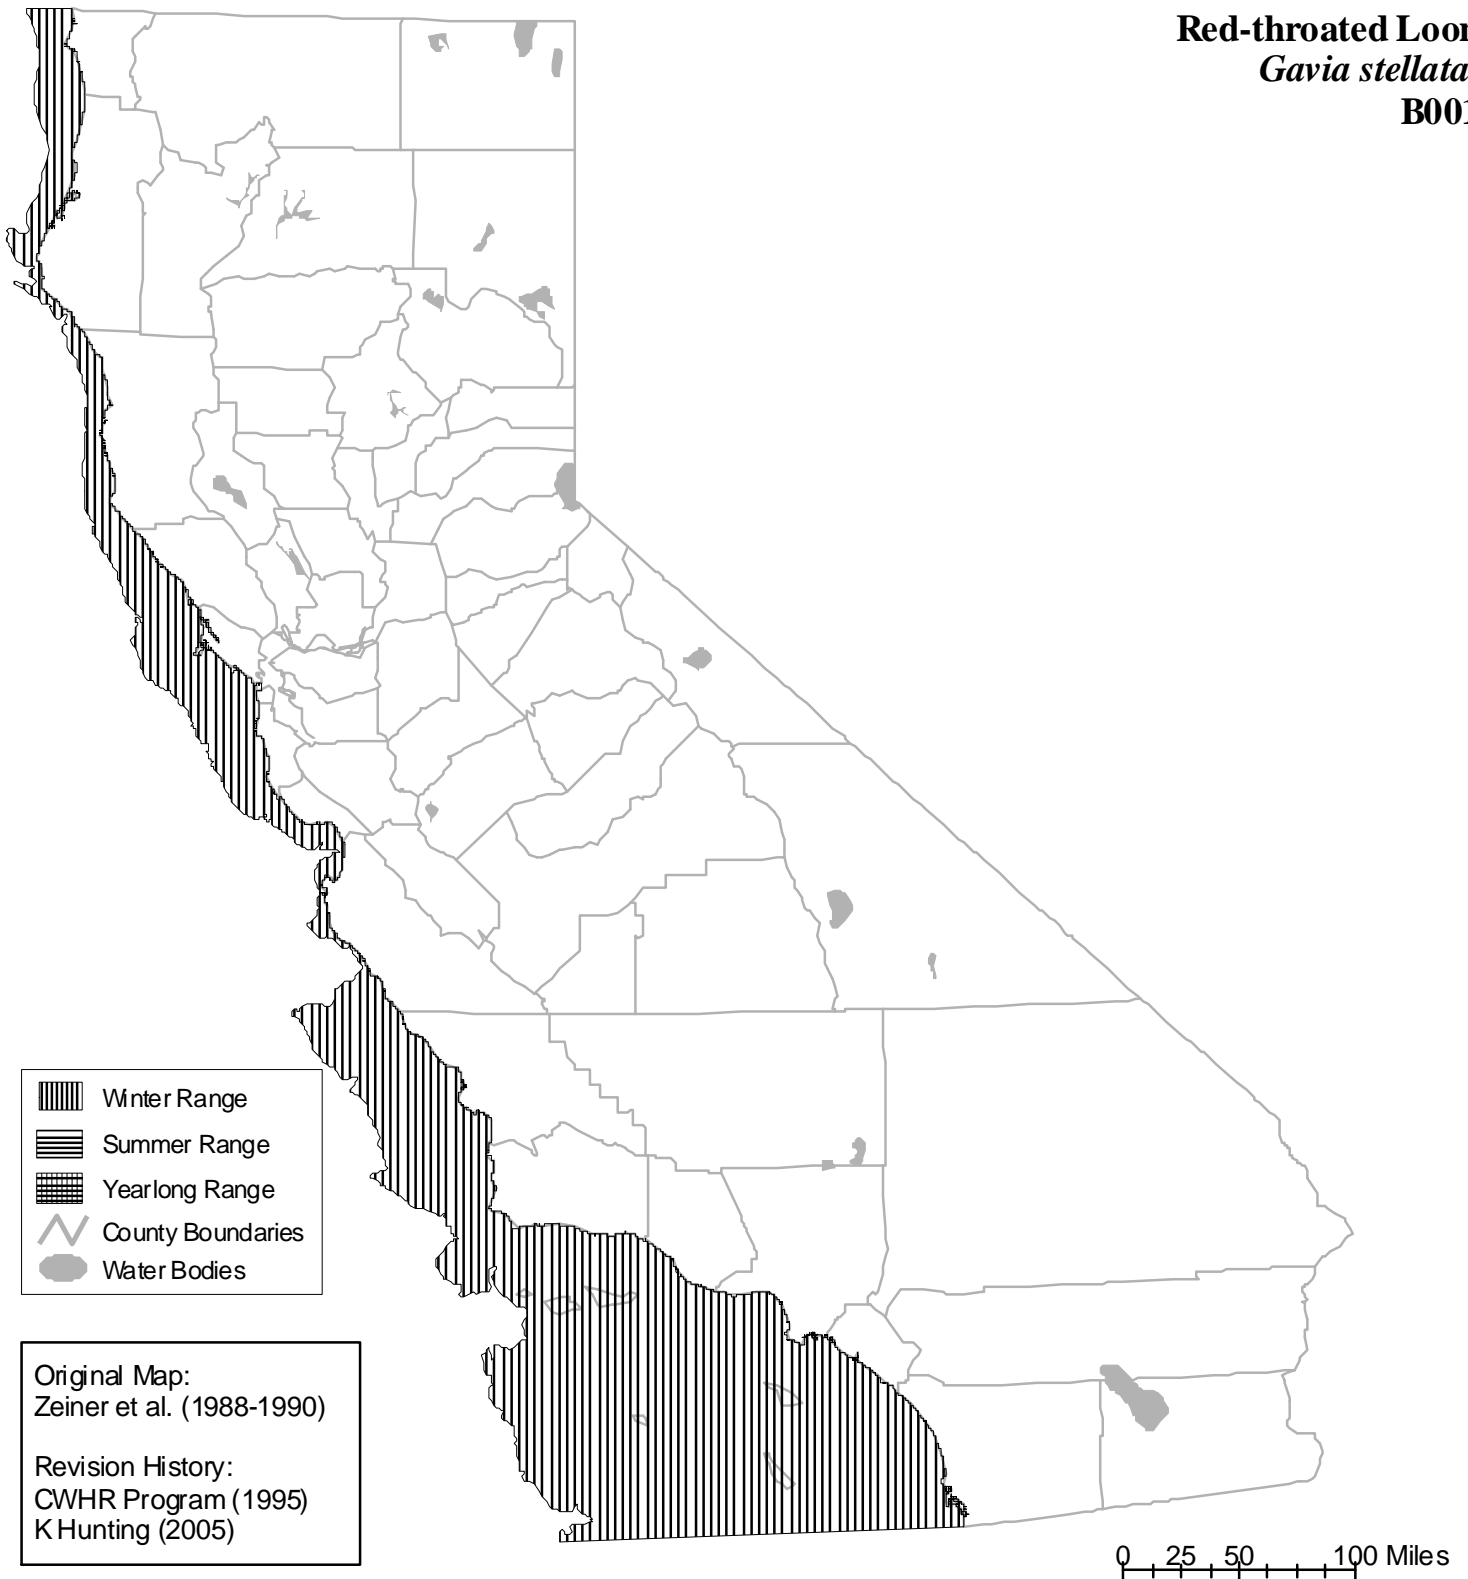

California Wildlife Habitat Relationships System

California Department of Fish and Wildlife

California Interagency Wildlife Task Group

Red-throated Loon *Gavia stellata* B001

Range maps are based on available occurrence data and professional knowledge. They represent current, but not historic or potential, range. Unless otherwise noted above, maps were originally published in Zeiner, D.C., W.F. Laudenslayer, Jr., K.E. Mayer, and M. White, eds. 1988-1990. California's Wildlife. Vol. I-III. California Depart. of Fish and Game, Sacramento, California. Updates are noted in maps that have been added or edited since original publication.